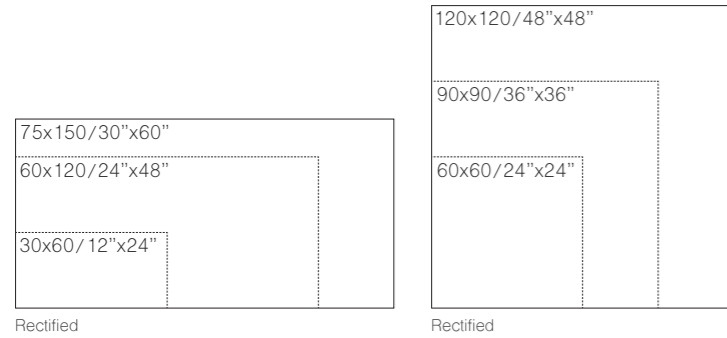

DANTE

POLISHED PORCELAIN – NATURAL PORCELAIN

SIZES / FORMATOS