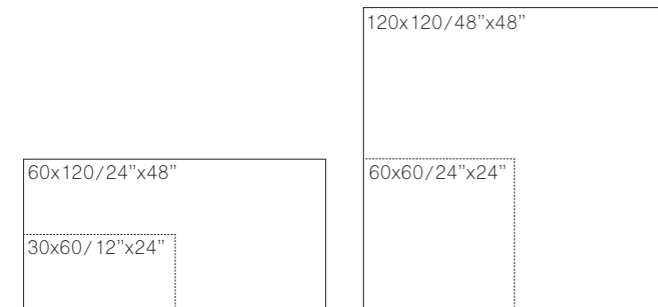

SWING

POLISHED PORCELAIN

SIZES / FORMATOS