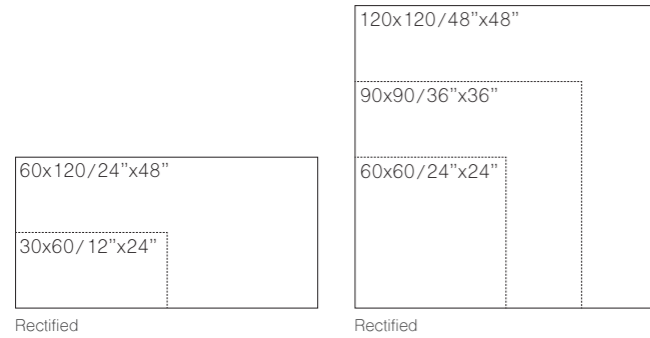

LINCOLN

POLISHED PORCELAIN – NATURAL PORCELAIN

SIZES / FORMATOS