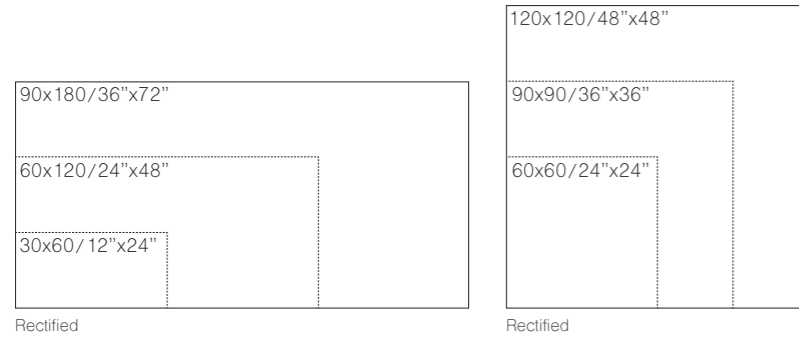

MACAEL

POLISHED PORCELAIN – NATURAL PORCELAIN

SIZES / FORMATOS