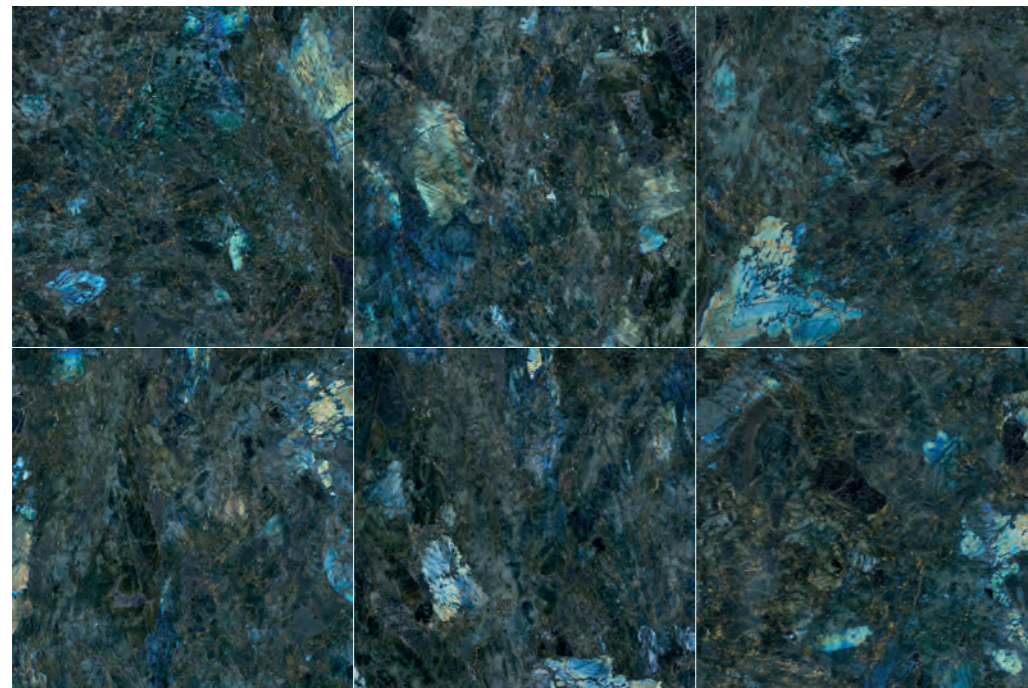

LABRADORITE

SUPER POLISHED PORCELAIN

SIZES / FORMATOS

60x120/24"x48"

Rectified

120x120/48"x48"

Rectified

AVAILABLE COLOURS / COLORES DISPONIBLES

BLUE

SHADE VARIATION / VARIACIÓN GRÁFICA

120x120 60x120
M115 M110