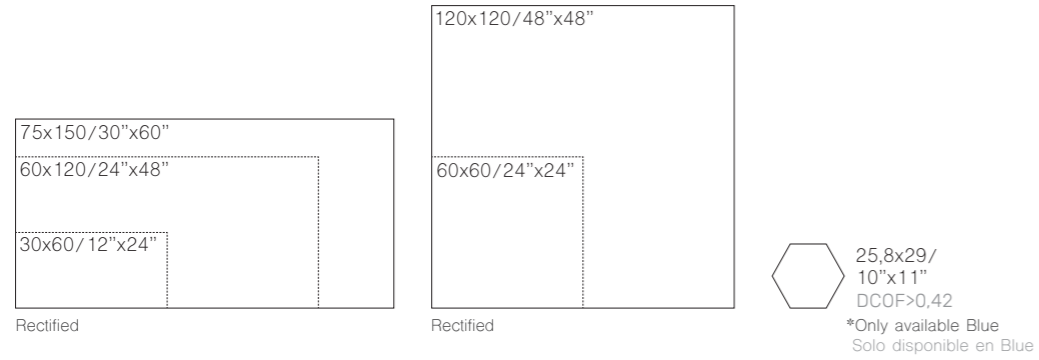

OIKOS

POLISHED PORCELAIN – NATURAL PORCELAIN

SIZES / FORMATOS