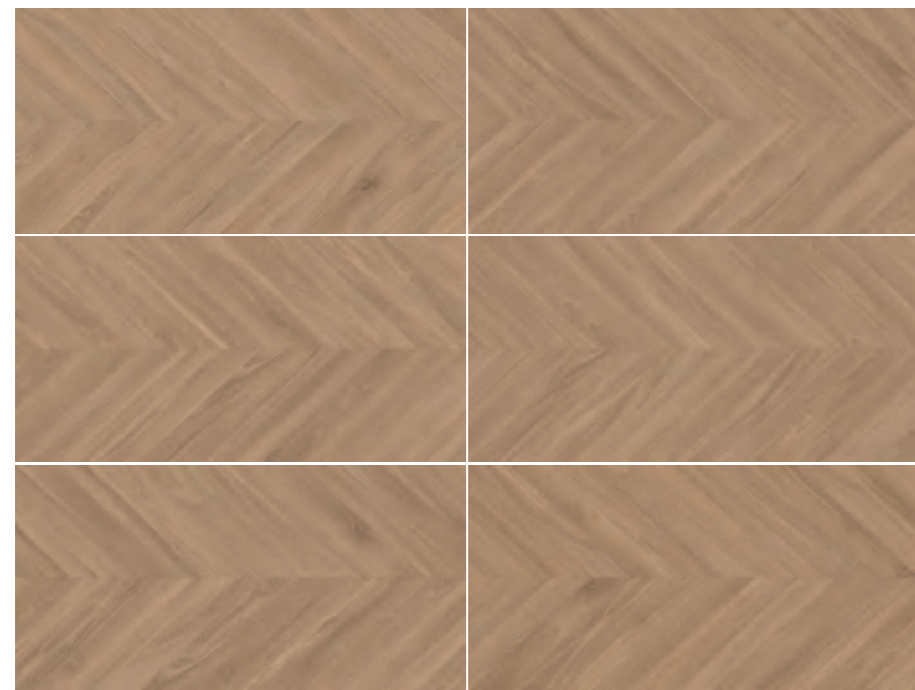

SHADE VARIATION / VARIACIÓN GRÁFICA

60x120(9MM)

● M068