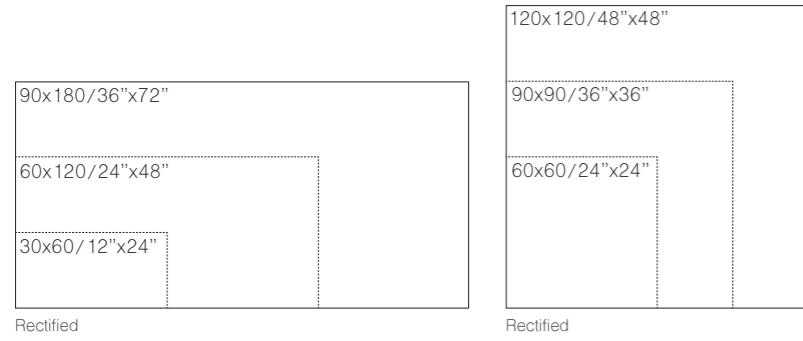

BALNI

POLISHED PORCELAIN

SIZES / FORMATOS