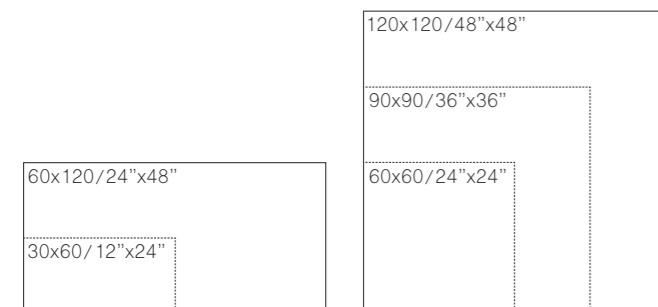

POINT

POLISHED PORCELAIN

SIZES / FORMATOS