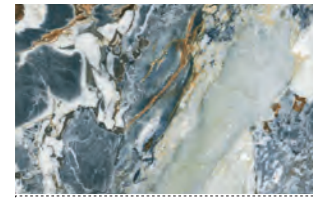

GRETA

SUPER POLISHED PORCELAIN

SIZES / FORMATOS

120x120/48"x48"

Rectified

60x120/24"x48"

Rectified

AVAILABLE COLOURS / COLORES DISPONIBLES