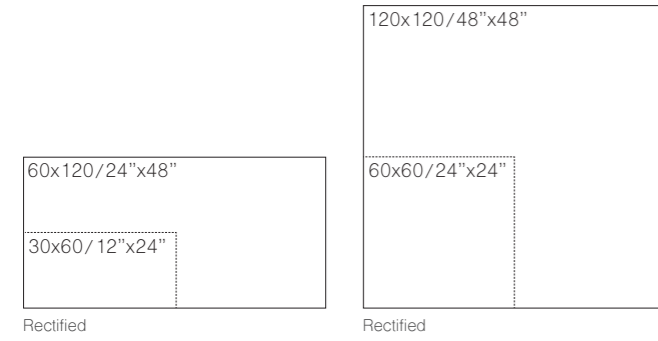

IRIS

DIAMOND POLISHED PORCELAIN

SIZES / FORMATOS