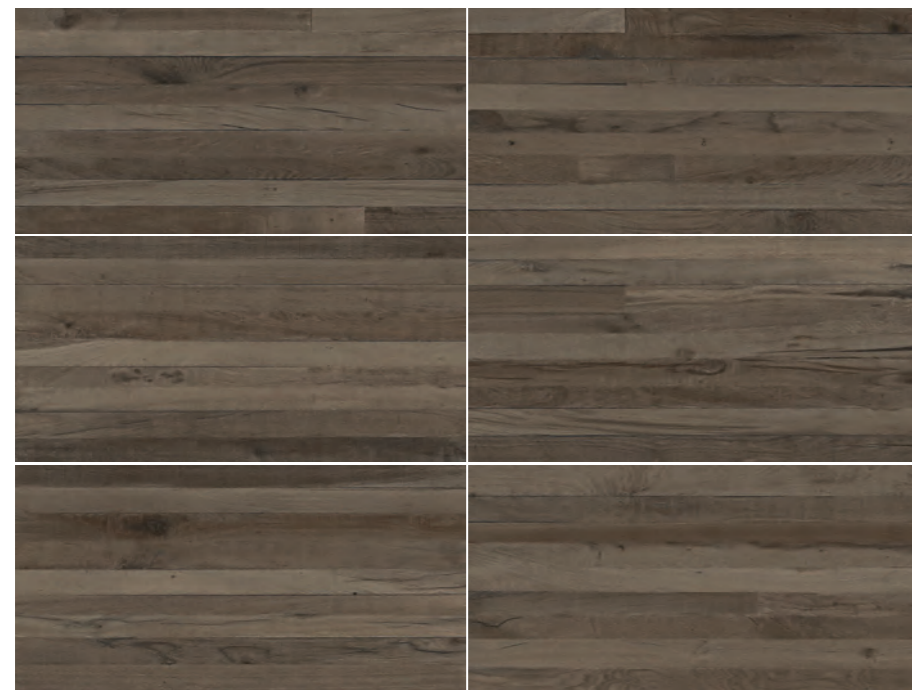

SHADE VARIATION / VARIACIÓN GRÁFICA

60x120(9MM)

● M068