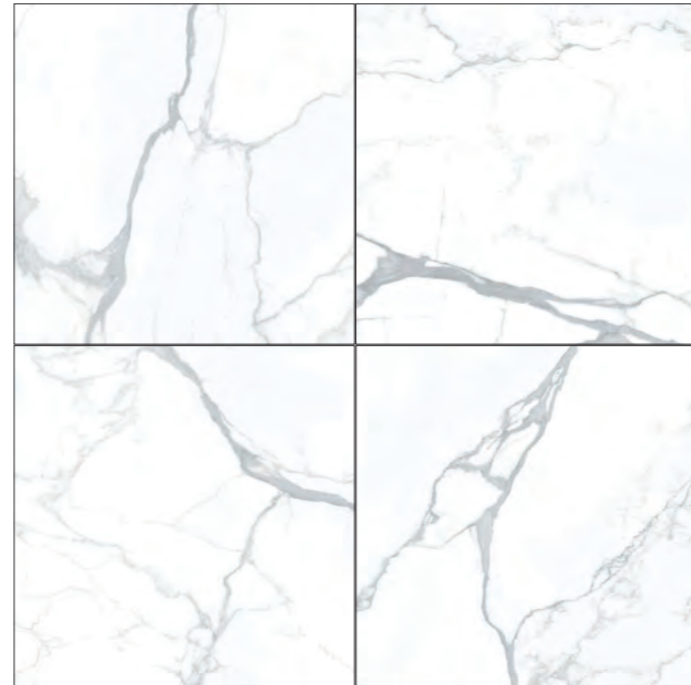

CERES SIX

GLAZED NATURAL PORCELAIN

SIZES / FORMATOS

60,8x60,8(6MM)

M162

AVAILABLE COLOURS / COLORES DISPONIBLES

SHADE VARIATION / VARIACIÓN GRÁFICA