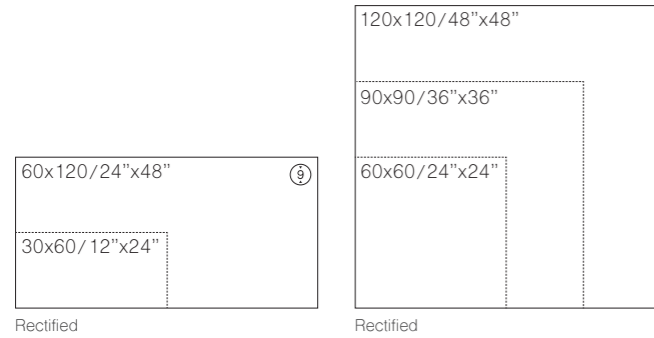

MEMORY

NATURAL PORCELAIN

SIZES / FORMATOS