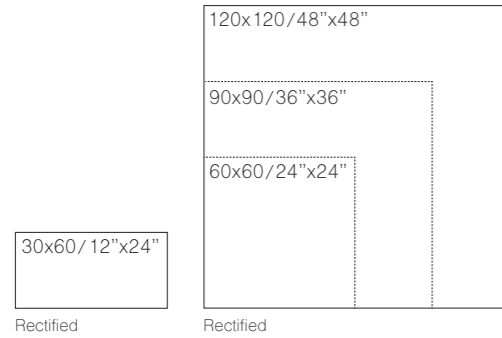

SYMPHONY GREY
120x120 / 48"x48"

100	SK Cronos
98	SK Indic
94	SK Memory
96	SK Portland

| 93

SILK

Porcelain
Collection

SK MEMORY

SILK PORCELAIN

SIZES / FORMATOS