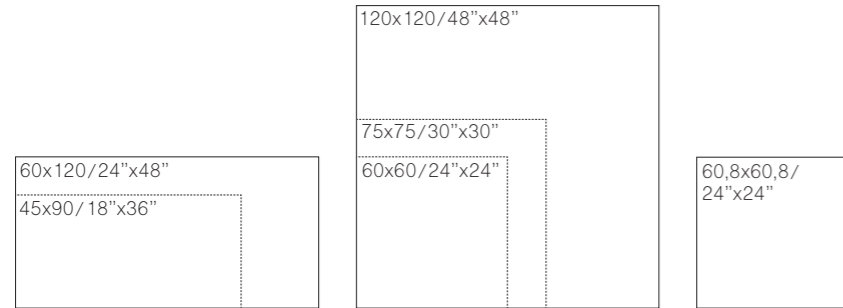

RODEN

NATURAL PORCELAIN

SIZES / FORMATOS

Rectified - Lappato Rectified

Rectified - Lappato Rectified