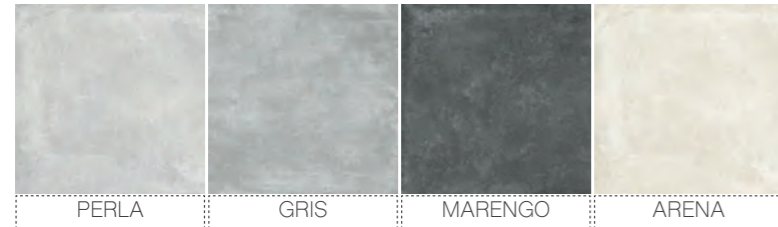

ADZ GROUND

GEOTWO - NATURAL ADZ PORCELAIN

SIZES / FORMATOS

90x90/36"x36"

Rectified

60x90/24"x36"

Rectified
*Real Thickness 1,98cm
*Espesor 1,98cm

60,5x60,5
/24"x24"

Rectified
*Real Thickness 1,98cm
*Espesor 1,98cm

AVAILABLE COLOURS / COLORES DISPONIBLES

PERLA

GRIS

MARENGO

ARENA