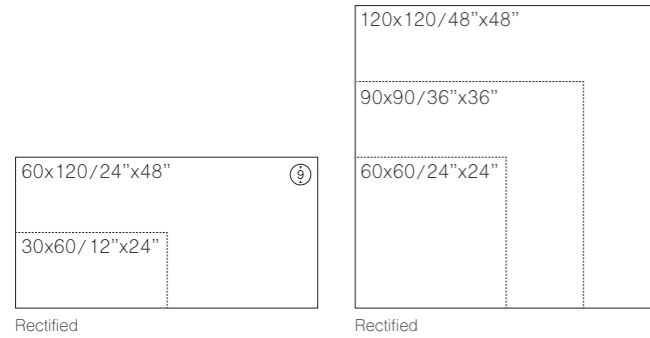

ASTRA

NATURAL PORCELAIN

SIZES / FORMATOS

Rectified

Rectified