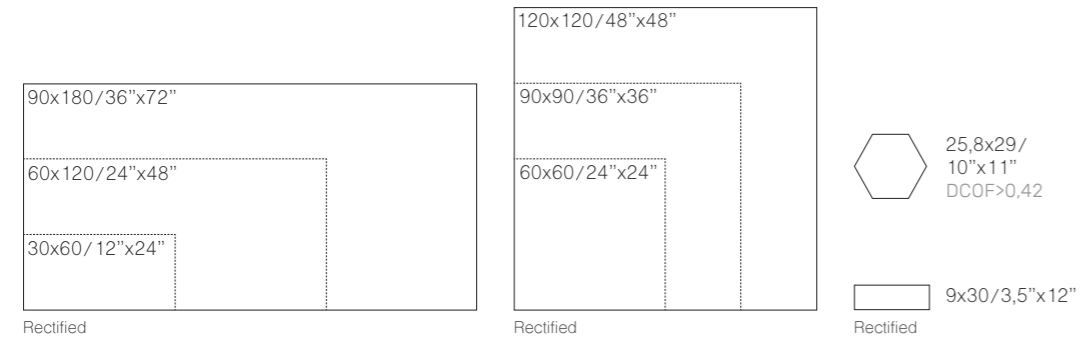

BRERA

POLISHED PORCELAIN – NATURAL PORCELAIN

SIZES / FORMATOS