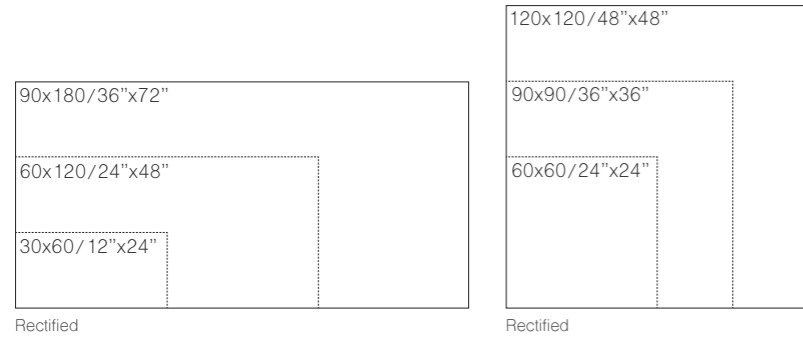

PATAGONIA

POLISHED PORCELAIN – NATURAL PORCELAIN

SIZES / FORMATOS

Rectified

Rectified

AVAILABLE COLOURS / COLORES DISPONIBLES