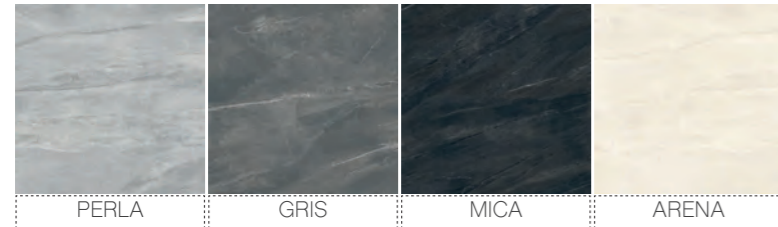

ADZ LAVICA

GEOTWO - NATURAL ADZ PORCELAIN

SIZES / FORMATOS

60x120/24"x48"

60x90/24"x36"

Rectified

Rectified

*Real Thickness 1,98cm
*Espesor 1,98cm

AVAILABLE COLOURS / COLORES DISPONIBLES