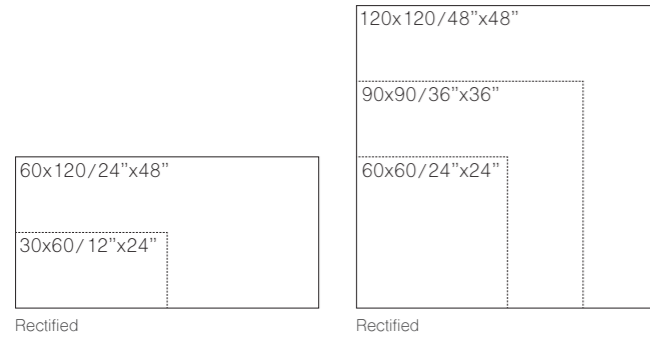

INDIC

NATURAL PORCELAIN

SIZES / FORMATOS