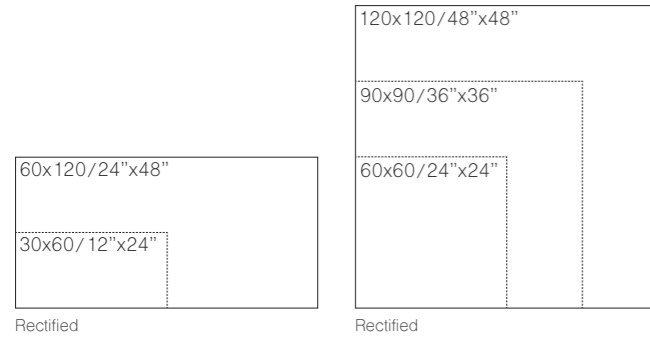

LASA

POLISHED PORCELAIN – NATURAL PORCELAIN

SIZES / FORMATOS