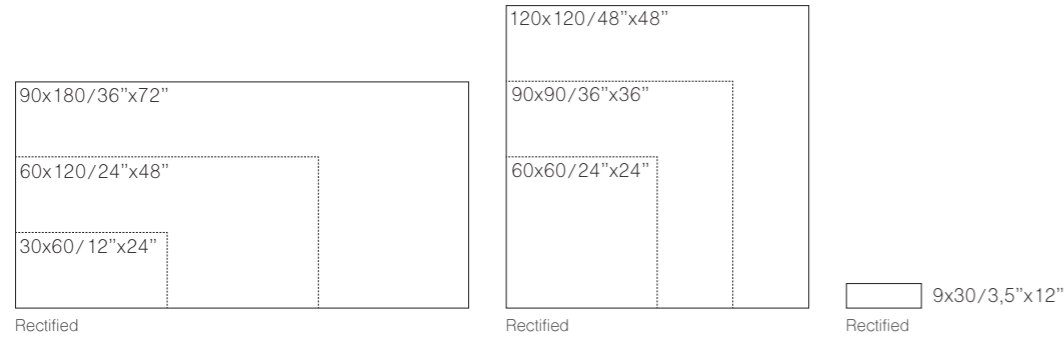

AURORA

POLISHED PORCELAIN – NATURAL PORCELAIN

SIZES / FORMATOS