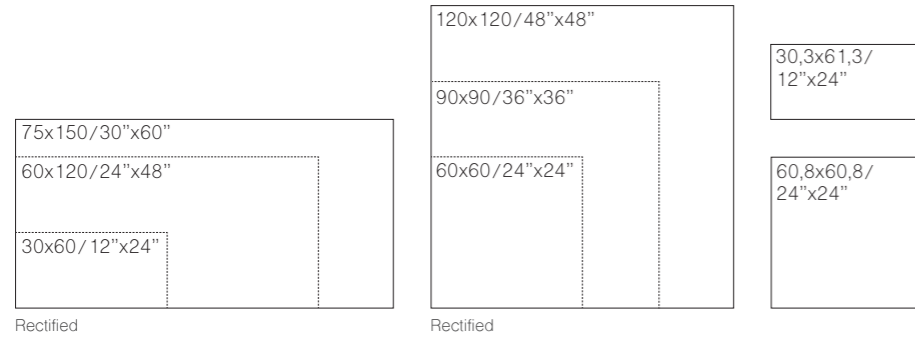

GROUND

NATURAL PORCELAIN

SIZES / FORMATOS