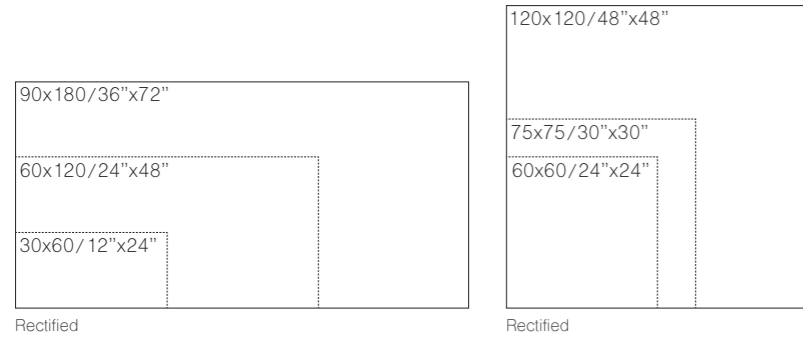

SOMA

POLISHED PORCELAIN

SIZES / FORMATOS