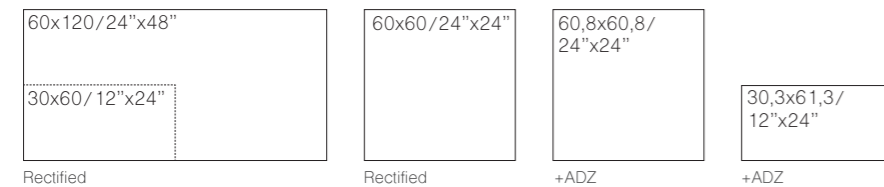

BORBA

NATURAL PORCELAIN

SIZES / FORMATOS

Rectified   Rectified   +ADZ   +ADZ