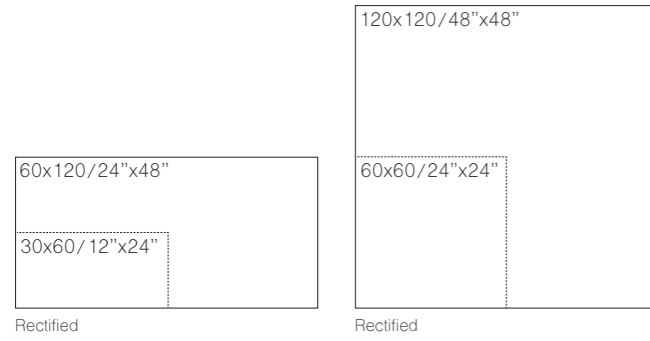

MALINI

DIAMOND POLISHED PORCELAIN

SIZES / FORMATOS