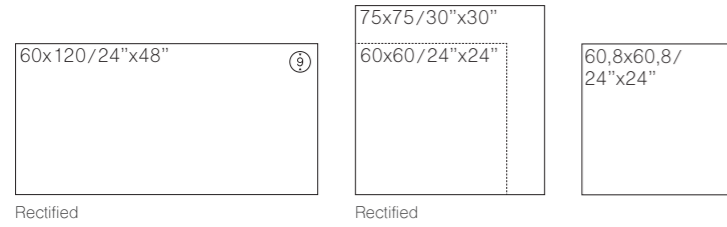

REGGIO

GLAZED NATURAL PORCELAIN

SIZES / FORMATOS