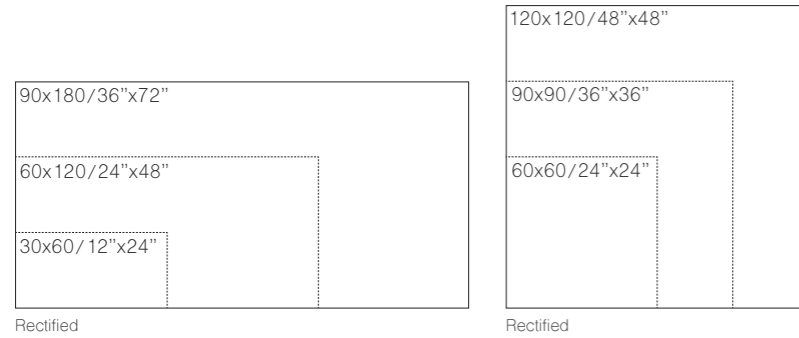

MAGDA

POLISHED PORCELAIN – NATURAL PORCELAIN

SIZES / FORMATOS