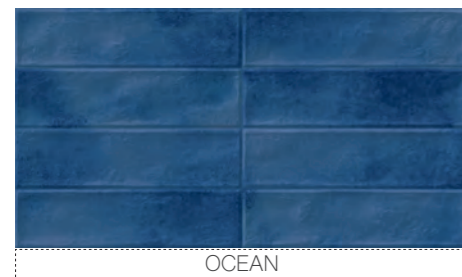

WHITE

BONE

AQUAMARINE

SUNSET

OCEAN

SILVER

Recommended Flooring / Pavimentos sugeridos: GROUND

31,6x60PREC