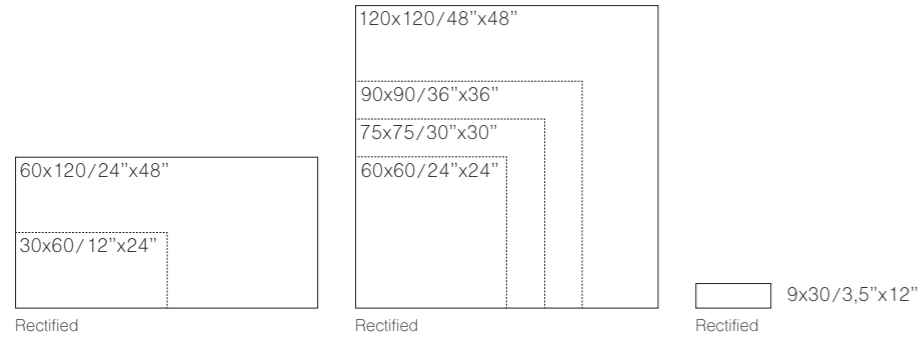

STATUARY

POLISHED PORCELAIN – NATURAL PORCELAIN

SIZES / FORMATOS