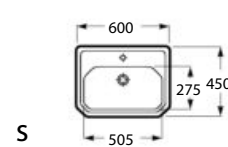

Drop-in basins

Beyond*

585 x 450 mm
Basin FINECERAMIC®
Includes universal waste with ceramic plug ø72 mm.
Ref. A3270B6..0

450 x 450 mm
Basin FINECERAMIC®
Includes universal waste with ceramic plug ø72 mm.
Ref. A3270B7..0

- 00
- 62
- 63
- 64
- 65
- 66

Carmen

600 x 450 mm
Basin with fixing kit.
With taphole
Ref. A3270A5000
White

Trap	K	J
Tote	530	610
ini	30	15
l	70	76
Bo	570	640

Inspira Square

550 x 370 mm
Basin FINECERAMIC®
Including universal waste with ceramic plug ø 72 mm.
Ref. A327534..0

370 x 370 mm
Basin FINECERAMIC®
Including universal waste with ceramic plug ø 72 mm.
Ref. A32753R..0

- 00
- 62
- 63
- 64
- 65
- 66