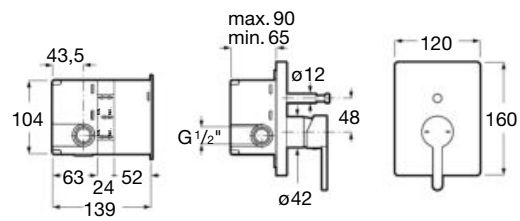

Built-in bath-shower mixer