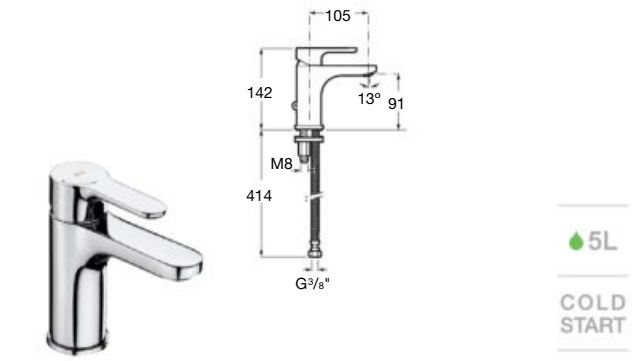

L20 / Ceramic cartridge

Basin mixer

Single-lever basin mixer with XL handle.
With aerator, pop-waste and flexible supply hoses
Cold start. Chrome.
Ref. A5A3I09C00

Single-lever basin mixer with XL handle.
With aerator and flexible supply hoses
Cold start. Chrome.
Ref. A5A3J09C00

Mezzo basin mixer

Mezzo-spout single-lever basin mixer with XL handle.
Smooth body. With aerator and flexible supply hoses.
Cold Start. Chrome.
Ref. A5A3B09C00

High spout basin mixer

High spout single-lever basin mixer, XL handle.
With aerator, pop-up waste and flexible supply hoses.
Cold Start. Chrome.
Ref. A5A3C09C00

Built in basin mixer

Built-in basin mixer. Chrome.
Ref. A5A3L09C00

To be completed with built-in universal body
Ref. A525220603

Dimensions
in mm.