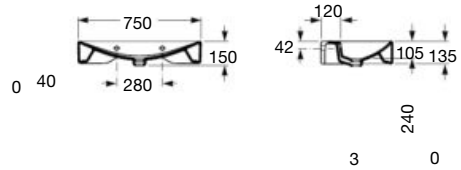

Basin
with fixing kit
Ref. A327544000
White

Prisma**800 x 450 mm**

Basin
with fixing kit
Ref. A327545000*
White

Prisma**600 x 450 mm**

Basin
with fixing kit
Ref. A327546000*
White

Diverta

750 x 440 x 135 mm
 Countertop or wall-hung basin
 with fixing kit
Ref. A327110..0
 White