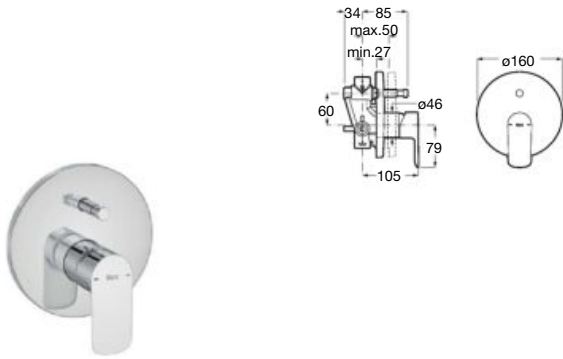

Built-in bath-shower mixer

Single-lever built-in bath-shower mixer with automatic diverter.
Chrome
Ref. A5A066EC00