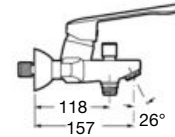

Wall-mounted bath-shower mixer

Wall-mounted bath-shower mixer with automatic diverter, handshower 1,70 m flexible hose and swivel wall bracket. Handle for people with reduced mobility. Chrome.

Ref. A5A0123C02