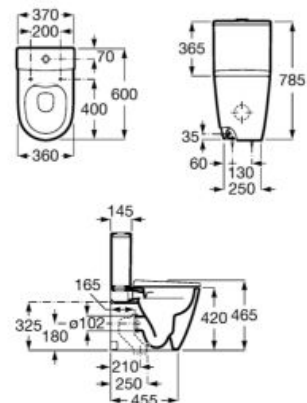

SUPRALIT® seat and cover with
soft-closing system, metal hinges,
Easy Remove
Ref. A801E22..1

Dual flush 4,5/3L WC
cistern with bottom inlet
Ref. A341681..0

Dual flush 4,5/3L WC
cistern with side inlet
Ref. A341680..0

SUPRALIT® seat and cover, metal
hinges
Ref. A801E20..1