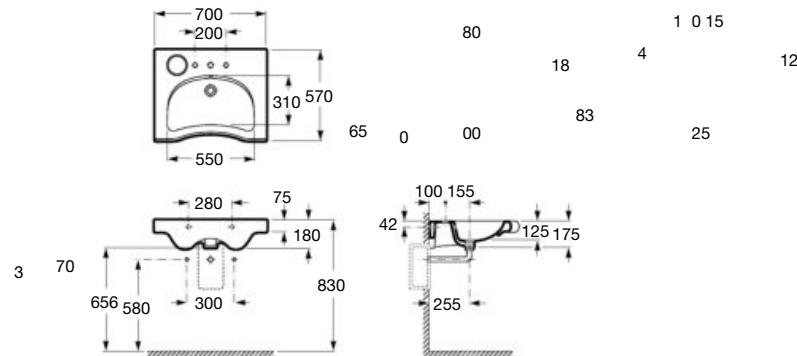

Compact Wall-hung basin

450 x 250 mm
Wash-stand
with fixing kit
Ref. A327248..0
White

Application	K (siphon)	L
Wall-hung	530	610
Semipedestal	570 Bottle	640

Reduced mobility basin*

700 x 570 mm
Basin
with fixing kit
Ref. A32724H..0
White