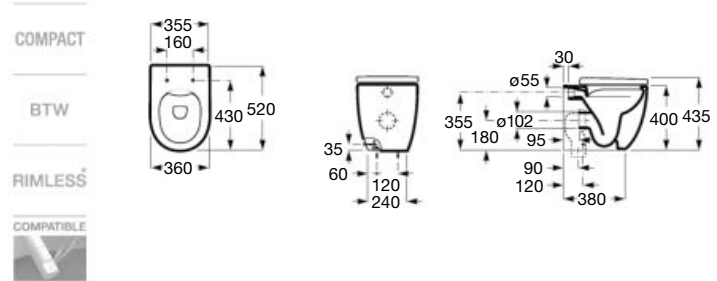

Compact floorstanding WC, Rimless

520 mm length

Back to wall WC dual outlet with fixing kit, elbow for vertical waste
Ref. A347246000
White

SUPRALIT® seat and cover with soft-closing system, metal hinges, Easy Remove
Ref. A8012A2..B
White

SUPRALIT® seat and cover with metal hinges
Ref. A8012A0..B
White

SLIM seat and cover with soft-closing system
Ref. A801D12..3
White

Dimensions in mm.

*Product on request

Replace (..) in the product reference with the code of the chosen finish.