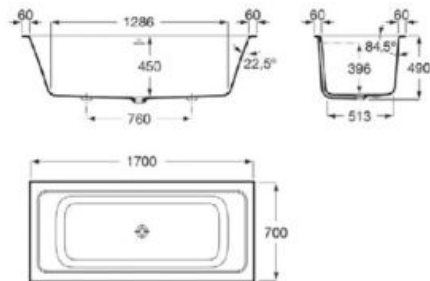

COMPACT

- ••○ 6/3L
- ••○ 4,5/3L
- ••○ 4/2L

Built-in structure with compact dual-flush cistern for wall-hung WC. Minimum depth horizontal outlet: 80 mm. Minimum depth vertical outlet: 90/110 mm (DN90/DN100). Axial distance of 180 and 230 mm. Elbow $\varnothing 90/\varnothing 110$. Metallic profile capable of withstanding 400 kg. Adjustable feet from 0-200 mm with braking system. Upper hydraulic connections.

Ref. A890073020