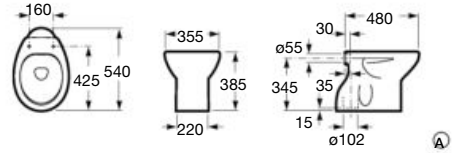

SUPRALIT® seat and cover with soft-closing system, metal hinges Easy Remove
Ref. A801B62..B
White

SLIM seat and cover with soft-closing system
Ref. A801392..1
White