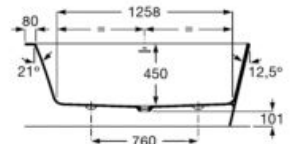

1600 x 700

Left corner Stonex® bath with panels. Includes click-clack drain, trap and integrated overflow.

	Massage	Capacity	White	Colour*
Ref. A248629..0	Without massage	260 L		

Option: Click-Clack waste in colour

Ref. A24L5810..*

Dimensions in mm.

*Product on request

Replace (..) in the product reference with the code of the chosen finish.