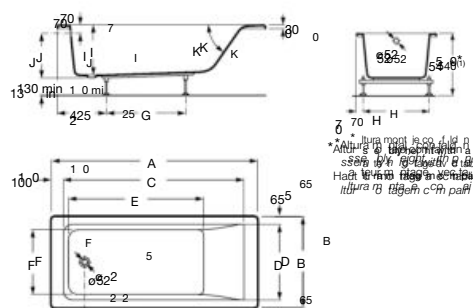

A	B	C	D	E	F	G	H	I	J	K	aa aidad*
1700	750	1418	620	1110	540	675	610	420	368	55°	215
1600	750	1318	620	1010	540	575	610	420	368	55°	197
1700	700	1418	570	1110	490	675	560	420	368	55°	196
1600	700	1318	570	1010	490	575	560	420	368	55°	181
1500	700	1218	570	910	490	525	560	400	348	62°	161
1400	700	1118	570	910	490	425	560	400	348	62°	147

Acrylic bath

Dimensions	Ref.	Massage	Capacity	White
1700 x 750	Ref. A248155001	Tonic	215 L	PL
	Ref. A248149000	Without massage	215 L	
1700 x 700	Ref. A248156001	Tonic	196 L	PL
	Ref. A248150000	Without massage	196 L	
1600 x 750	Ref. A248171001*	Tonic	197 L	PL
	Ref. A248178000*	Without massage	197 L	
1600 x 700	Ref. A248157001*	Tonic	181L	PL
	Ref. A248151000*	Without massage	181 L	
1500 x 700	Ref. A248172001*	Tonic	161 L	PL
	Ref. A248179000*	Without massage	161 L	
1400 x 700	Ref. A248173001*	Tonic	147 L	PL
	Ref. A248180000*	Without massage	147 L	

Optional siphon ø52:

Chrome finish Ref. A506404600

Rest of finishes Ref. A5064046.*

Compatible panels on page 530