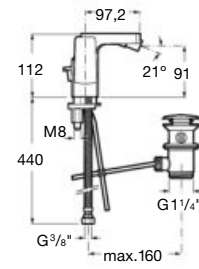

Single-lever bidet mixer with swivel flow regulator, pop-up waste and flexible supply hoses. Cold Start. Chrome. Ref. A5A6301C00

ca lo

t l