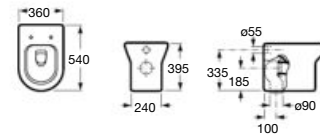

Floorstanding WC, back to wall

BTW
COMPATIBLE

540 mm

Single floorstanding BTW WC for built-in or high level cistern, with dual outlet
Ref. A347615000
White

SLIM, Soft-closing seat and cover
Ref. A801C4200U
White

Soft-closing seat and cover
Ref. A80164A004
White

Seat and cover
Ref. A801640004
White