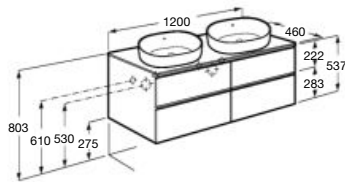

Base unit

Base unit for 2 over countertop basins. The basin is ordered separately.