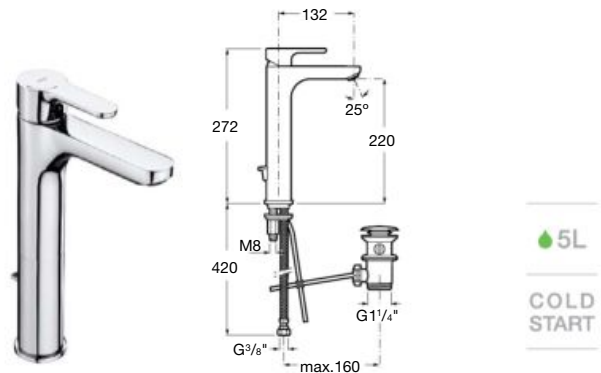

High spout basin mixer