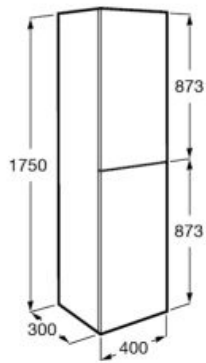

Column

Ref. A857869806 (glossy white)
Ref. A857869606 (glossy white + black)
Ref. A857869464 (light oak)
Ref. A857869532 (matt black)

Finishes (furniture)

Glossy white
806

Glossy white
+ black
606

Light oak
464

Matt black
532