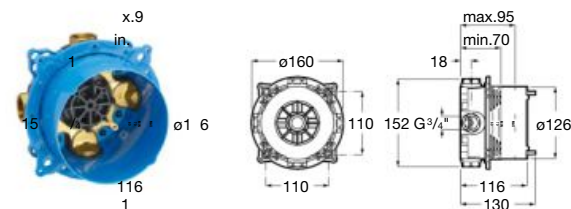

RocaBox

RocaBox Universal.
Ref. A525869403