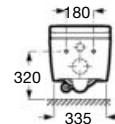

SUPRA
GLAZE®

ROCA
RIMLESS®
VORTEX