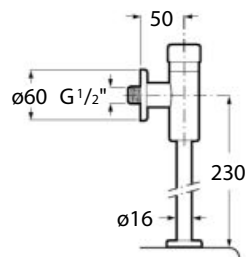

Flush valves / for urinals

Aqualine Confort

Flush valve for urinal 1/2".
Chromed.
Ref. A5A9177C00