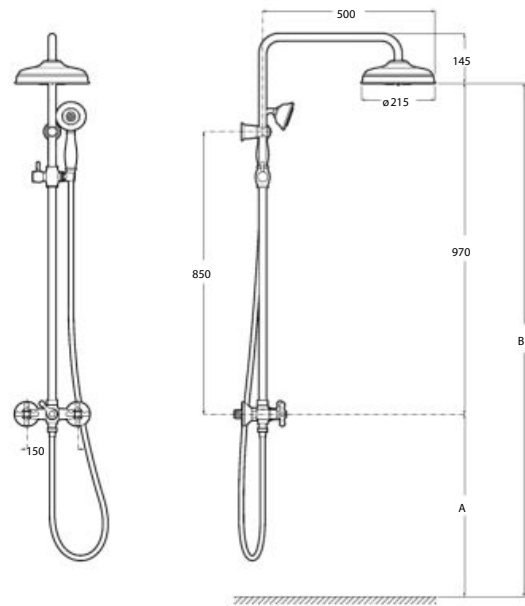

Carmen

Carmen twin-lever shower column