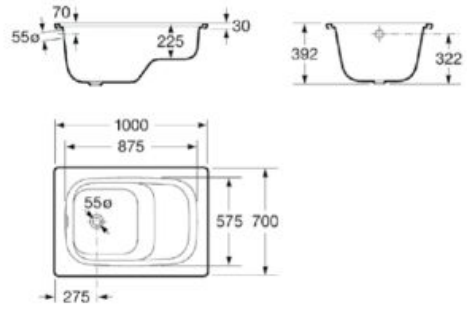

Baths / Steel

Contesa-Bañaseo

1000 x 700
Steel bath

STEEL

±2,4
mm

Ref. A213100001	Capacity	White
	73 L