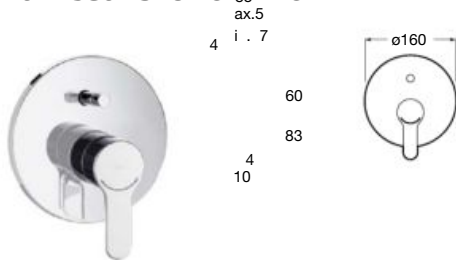

Built-in bath-shower mixer

Built-in bath-shower mixer with automatic diverter.
Chrome.
Ref. A5A0A09C00