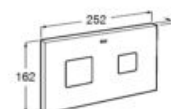

Operating plates for **Active One** installation systems

AC2 Dual

AC3 Dual

AC4 Dual

EA1 Dual*