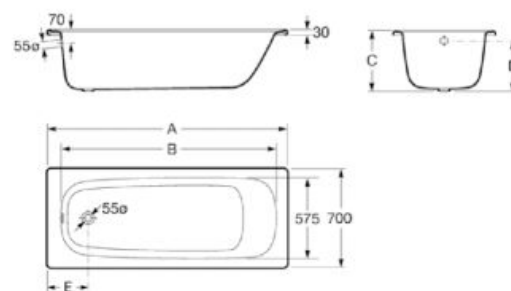

STEEL

±2,4
mm