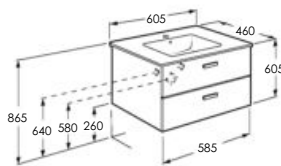

Unik

Includes base unit with 2 drawers and basin.
The basin is always supplied in white.
Handles are ordered separately