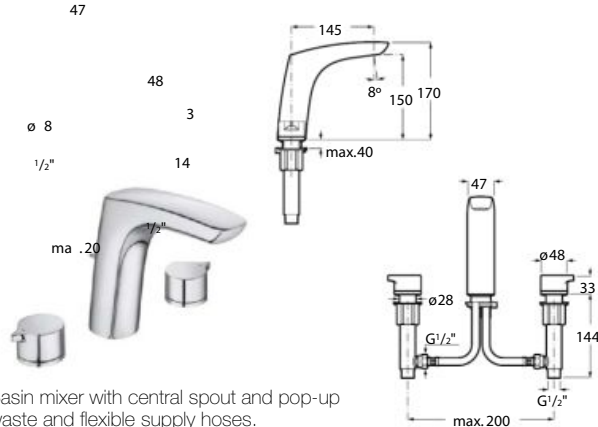

Central spout basin mixer *

Basin mixer with central spout and pop-up waste and flexible supply hoses. Chrome. Ref. A5A443AC00