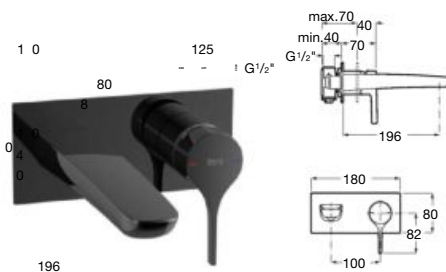

Single-lever built-in basin mixer. Everlux. Ref. A5A353A..0 (1)

To be completed with built-in universal body. Everlux. Ref. A5252206..