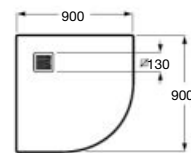

13
900

Dimensions	
900 x 900 x 28 ⁽¹⁾	Ref. AP10338438401..0
900 x 900 angular	Ref. AP10538438401..0