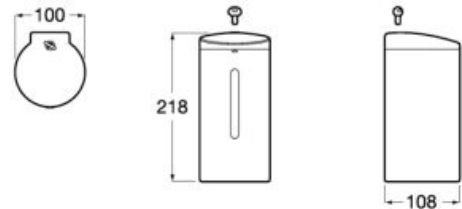

Public

Soap or hydroalcoholic gel dispenser with sensor.

General technical data

Wall-mounted soap or hydroalcoholic gel dispenser with sensor. Powered by six 1.5V LRG6 (AA) alkaline batteries. AISI 304 stainless steel. 700 ml
Ref. A818011000

· Installation:	Wall-mounted
· Material:	AISI 304 stainless steel
· Capacity:	700 ml
· Distance from the sensor:	5-9 cm
· Auto switch-off:	3 seconds
· Low battery warning:	Yes
· Adjustable product quantity:	0.5-2.5ml
· Battery life:	40,000 uses