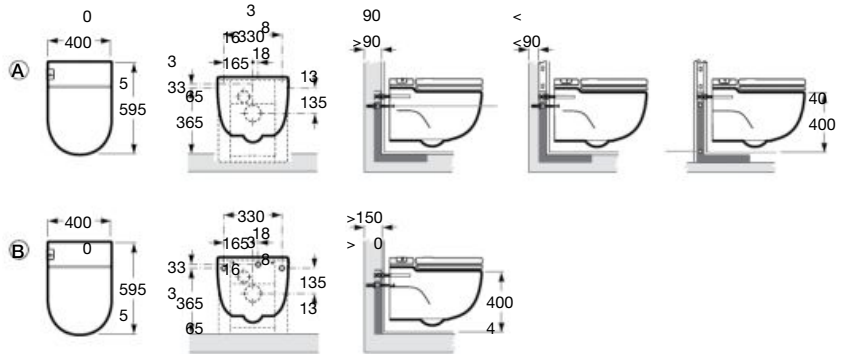

4,5/3L

Wall-hung In-Tank*

WC with integrated cistern, seat and cover

590 mm length
 Wall-hung WC.
 Includes "L" type support.
 Needs power supply.
Ref. A893301000 (A)
 White

Wall-hung WC.
 Includes "I" type support.
 Needs power supply.
Ref. A893302000 (B)
 White