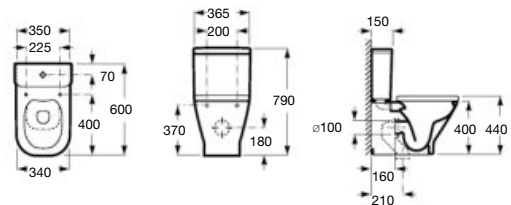

600 mm length

Back to wall WC
Rimless with dual outlet
Ref. A342737..H
White

Dual flush 4/2L WC
cistern with bottom inlet
Ref. A341730..0
White

Dual flush 4/2L WC
cistern with side inlet
Ref. A341731..0
White

SLIM seat and cover with soft-
closing system
Ref. A801732..1
White

SUPRALIT® seat and
cover with soft-closing
system, metal hinges,
Easy Remove
Ref. A801732..B
White

SUPRALIT® seat
and cover with
metal hinges,
Easy Remove
Ref. A801730..B
White