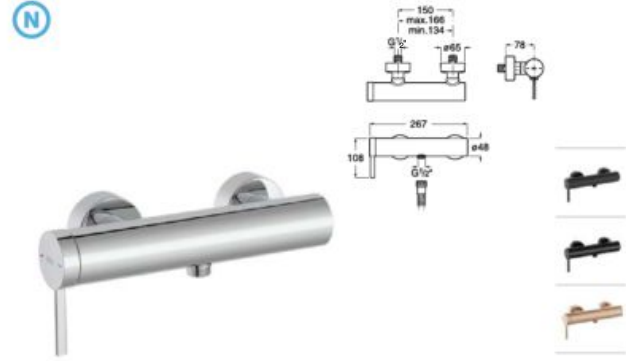

Wall-mounted shower mixer

Single-lever shower mixer

C0 NB CN RG

Chrome Ref. A5A219EC00 Matt Black Ref. A5A219ENB0 Everlux Ref. A5A219E..0