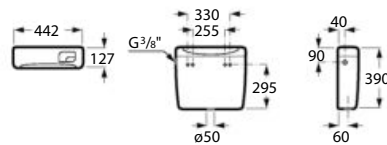

Baby toilets

Happening Baby*

BTW

415 mm length
310 mm height

Baby WC pan dual outlet for built-in or high-level cistern or fluxor, BTW, fixing kit, elbow for vertical waste
Ref. A347115000
White

Seat for Happening baby WC pan
Ref. A801116004
White

Ref. A801116714
Yellow

Baby*

FLAT BOWL

385 mm length.
350 mm height.

Baby WC pan for built-in or high-level cistern or fluxor

Horizontal outlet
Ref. A344PB7000

Vertical outlet
Ref. A344PB8000

95
30
5
0
Ref. A801PB6004
3 85 00 0
3 11

D-Trit*

VC MACERATOR
Ref. A869000000

High-level cistern

Universal*

6/3L

High/semi high plastic cistern, 6/3L
Ref. A890200000