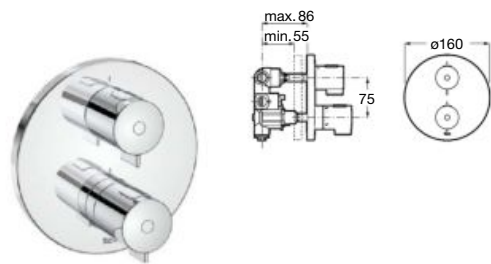

Built-in thermostatic bath-shower mixer

Built-in thermostatic bath-shower mixer with diverter-flow regulator
Chrome.
Ref. A5A2K18C00

Matt Black
Ref. A5A2K18NB0