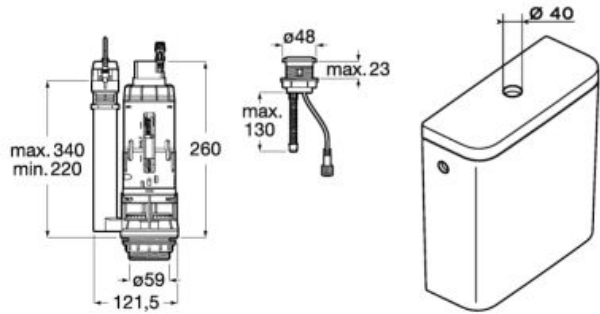

· Installation:	Countertop
· Material:	ABS
· Capacity:	250 ml
· Color:	White

EM1

Electronic universal dual flush mechanism.

- 4/2L
- 4,5/3L
- 6/3L

**General technical data**

Electronic (touchless) dual flush mechanism. Integrated sensor that allows the activation of the full or partial flush depending on the hand movement. Powered by four 1.5 V LR6 (AA) alkaline batteries.