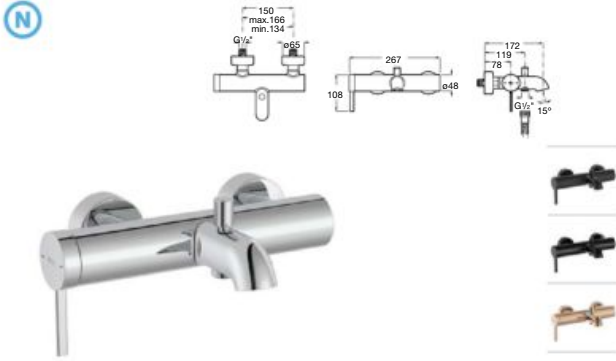

Wall-mounted bath-shower mixer

Single-lever bath-shower mixer with automatic diverter.

C0 NB CN RG

Chrome Ref. A5A029EC00 Matt Black Ref. A5A029ENB0 Everlux Ref. A5A029E..0