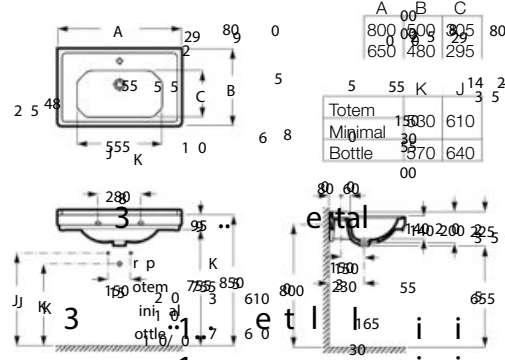

Carmen

wall-hung basin or for pedestal