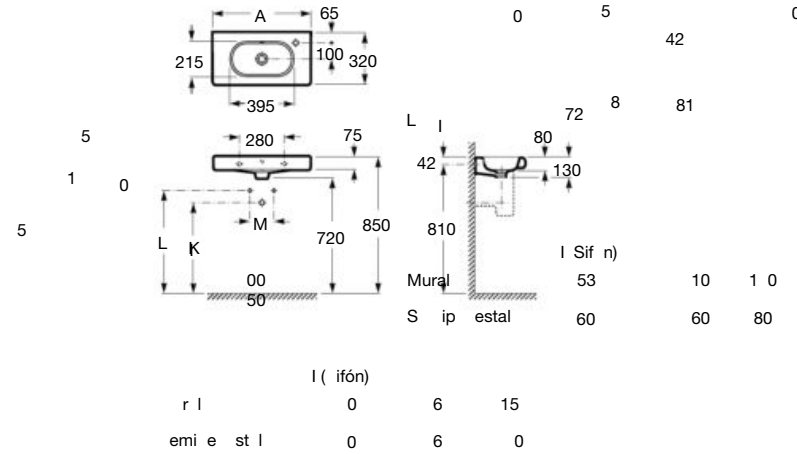

Compact Wall-hung or semi-pedestal basin

600 x 320 mm
Basin with fixing kit.
Right.
Ref. A32724T..0
White

600 x 320 mm
Basin with fixing kit.
Left.
Ref. A32724X..0
White

550 x 320 mm
Basin with fixing kit.
Right.
Ref. A32724Y..0
White

Semi-pedestal
with fixing kit
Ref. A337242..0*
White

Towel
(possible on both sides)
Ref. A816291001*
Chrome

A	Application	K (siphon)	L	M
600	Wall-hung	530	610	150
550	Semipedestal	600	660	80

Compact Wall-hung basin

450 x 250 mm
Wash-stand
with fixing kit
Ref. A327248..0
White

Application	K (siphon)	L
Wall-hung	530	610
Semipedestal	570 Bottle	640

Reduced mobility basin*

700 x 570 mm
Basin
with fixing kit
Ref. A32724H..0
White

Dimensions
in mm.

*Product on request

Replace (..) in the product reference with the
code of the chosen finish.