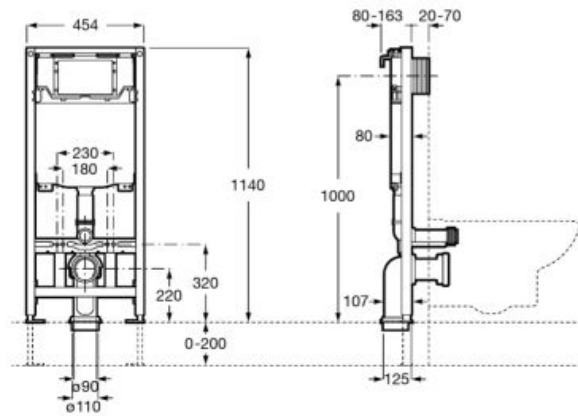

Installation system for wall-hung WC
With compact cistern and dual flush
mechanism 6/3, 4,5/3 and 4/2 litres
and installation accessories.
Minimum depth with horizontal outlet:
80 mm
Minimum depth with vertical outlet:
107/125 mm (DN90/DN100)
Conversion bend $\varnothing$ 90 or 110 mm
Ref. A890060020 (Preset to 6/3L)
Ref. A89006002E (Preset to 4'5/3L)

COMPACT

6/3L

4,5/3L

4/2L