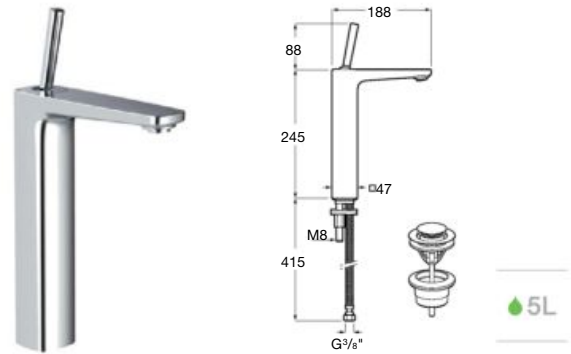

High spout basin mixer

High spout smooth body basin mixer with joystick handle, click-clack waste and flexible supply hoses.
 Chrome.
Ref. A5A376DC00

Built-in basin mixer*

Built-in single-lever basin mixer.
 Chrome.
Ref. A5A356DC00