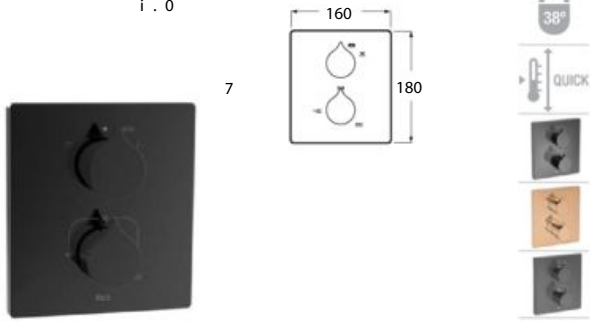

Built-in thermostatic bath or shower mixer*

a . 5
i . 0

Built-in thermostatic bath or shower mixer.
Everlux.
Ref. A5A2C3A..0

To be completed with RocaBox Ref. A525869403