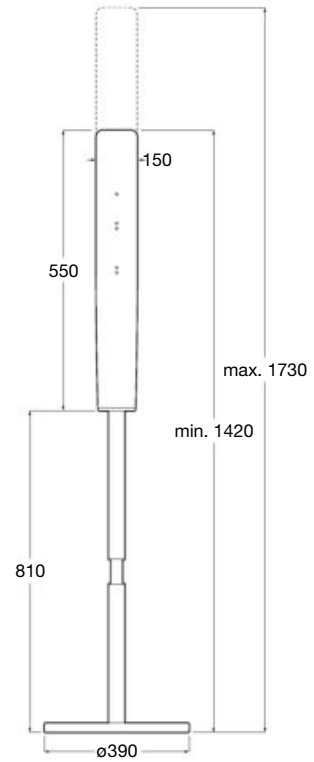

Public

Hygiene station

Hygiene station:
Extensible base for soap/hydroalcoholic gel
dispenser. Metal and plastic. Black
Ref. A818015000

Compatible with Public dispensers
(not included):

A818011000

A818012009

General technical data

- Height: **Min. 1420 mm - Max. 1730 mm**
- Material: **Metal and plastic**
- Color: **Black**