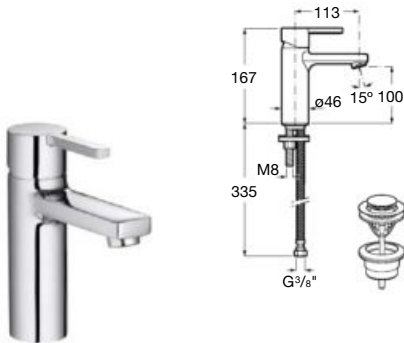

Basin mixer

5L
COLD
START

Single-lever mixer basin with smooth body and flexible supply hoses. Includes click-clack waste.
Cold start. Chrome.
Ref. A5A3296C00*