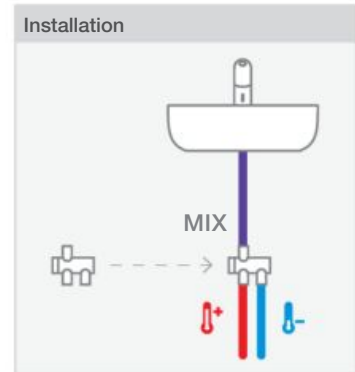

Avant / Self-closing

Deck-mounted basin mixer*

Deck-mounted basin mixer. With aerator. Chromed.
Ref. A5A3179C00

Deck-mounted basin faucet*

Deck-mounted basin faucet. With aerator. Chromed.
Ref. A5A4279C00

Built-in long spout basin faucet*

Built-in long spout basin faucet with aerator. Chromed.
Ref. A5A7979C00

Avant / Built-in thermostatic shower mixer *

Built-in thermostatic shower mixer Chromed.
Ref. A5A0679C00

Basin faucets / Thermostatic

Micro-T

Thermostatic Micro-T Premixed water. Chrome.
Ref. A5A0179C00