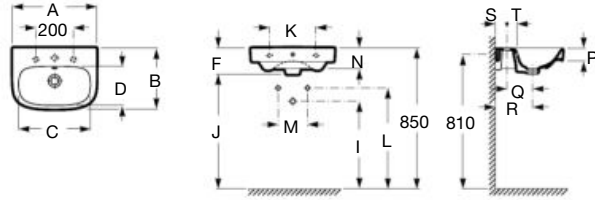

Wall-hung basin for pedestal or semi pedestal

	I (Sifon)	K	J
Bottle trap	570		
Totem trap / Minimal trap	530	610	150

A	B	C	D	F	G	J	K	N	P	Q	R	S	T
600	480	515	355	170	120	680	280	150	80	160	230	70	60
550	440	470	300	170	120	680	280	145	80	150	220	70	60
450	370	385	235	160	110	690	250	135	80	140	200	60	60
400	320	340	200	140	90	710	200	105	70	115	170	55	45
350	300	295	180	140	90	710	200	100	70	115	170	55	45

- **600 x 480 mm**
  Basin with fixing kit
  Ref. A325994..0
  White
- **550 x 440 mm**
  Basin with fixing kit
  Ref. A325995..0
  White
- **450 x 370⁽¹⁾ mm**
  Basin with fixing kit
  Ref. A325997..0
  White
- **400 x 320⁽¹⁾ mm**
  Basin with fixing kit
  Ref. A325998..0
  White
- **350 x 300⁽¹⁾ mm**
  Basin with fixing kit
  Ref. A325999..0
  White
- **Pedestal**
  Ref. A335990..0
  White
- **Semipedestal**
  Ref. A337991..0
  White

⁽¹⁾Not compatible with pedestal or semipedestal