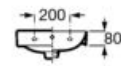

400 x 320 mm

Compact wall-hung basin FINECERAMIC®
Ref. A32768D..0