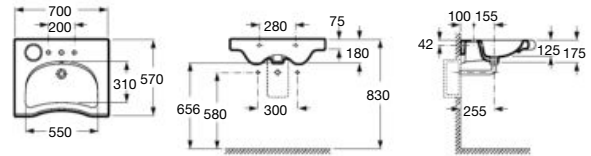

Wall-hung WC, Rimless

700 mm length
Wall-hung WC,
Rimless
Ref. A346236000

SLIM, Soft-closing
seat and cover
Ref. A801C4200U

RIMLESS

Meridian

Basin*

700 x 570 mm
Basin with fixing kit
Ref. A32724H000

Close-coupled WC*

750 mm length
Close-coupled WC dual
outlet with fixing kit
White
Ref. A34224H000

Dual flush 6/3L WC cistern
with mechanism, bottom inlet
White
Ref. A34124H000

6/3L

Seat and cover with
open ring and cover with
stainless steel hinges
White
Ref. A801230004

Ring with stainless
steel hinges
White
Ref. A80123D004