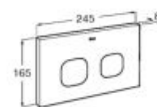

Operating plates for **Active One** installation systems

AC2 Dual

AC3 Dual

AC4 Dual

EA1 Dual*