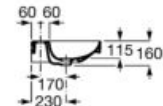

Semipedestal

FINE
CERAMIC

00 62

195 x 300 x 295 mm

Semipedestal for washbasins 1000 and 800 mm with central bowl
Ref. A337471..0

Wall-hung basin

FINE
CERAMIC

00 62 S0

800 x 460 mm

Basin FINECERAMIC®
Sink on right hand
Ref. A327688..0

Wall-hung basin

FINE
CERAMIC

00 62 S0

800 x 460 mm

Basin FINECERAMIC®
Sink on left hand
Ref. A327689..0