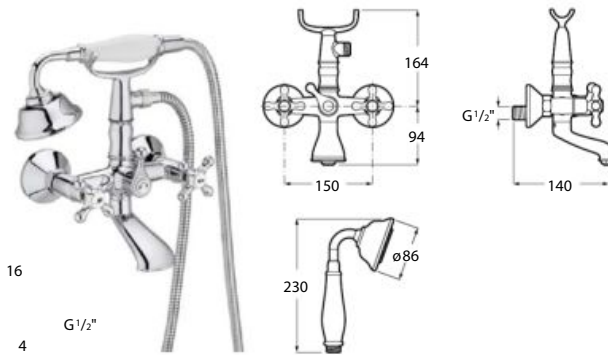

Wall-mounted bath-shower mixer

15 Wall-mounted bath-shower mixer with manual diverter, hand shower, and 1,50 m flexible hose. Chromed.
Ref. A5A014BC00