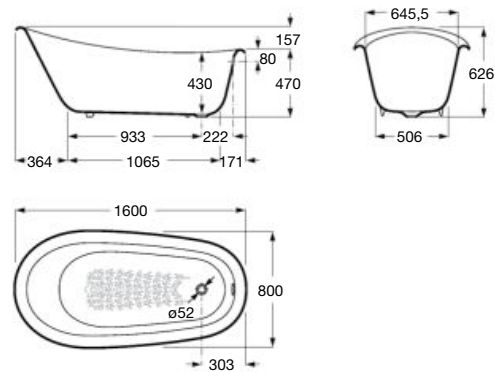

Colours (vitreous china)

White
00

Dimensions in mm.

*Product on request

⁽¹⁾Support options not included