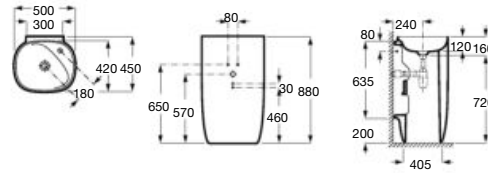

Beyond*

Totem basin

FINE CERAMIC

- 00
- 62
- 63
- 64
- 65
- 66

500 x 450 x 880 mm

Basin FINECERAMIC® with fixing kit. Includes universal waste with ceramic plug ø72 mm. Ref. A3270B0..0

Wall-hung basins with integrated semi-pedestal

FINE CERAMIC

- 00
- 62
- 63
- 64
- 65
- 66

460 x 470 x 380 mm

Basin FINECERAMIC®. Includes universal waste with ceramic plug ø72 mm. Ref. A3270B1..0

Trap	K	L	K L M			
Minimal	3	1	Totem	530	610	80
Minimal	1	5	Minimal	610	550	
Minimal			Bottle	610	550	

Over countertop basin

- 00
- 62
- 63
- 64
- 65
- 66

585 x 455 x 150 mm

Basin FINECERAMIC®. Includes universal waste with ceramic plug ø72 mm. Ref. A3270B8..0

455 x 455 x 150 mm

Basin FINECERAMIC®. Includes universal waste with ceramic plug ø72 mm. Ref. A3270B9..0

	K	L	M
Totem	530	610	150
Minimal	610	550	
Bottle	610	550	

Dimensions in mm.

*Product on request

Replace (..) in the product reference with the code of the chosen finish.