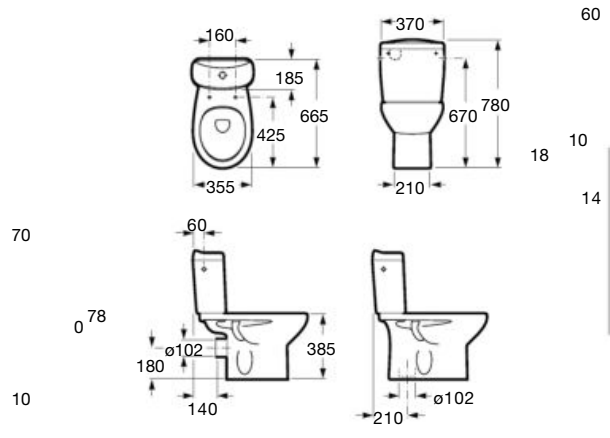

Close-coupled WC

Close-coupled WC in a box, horizontal outlet, with dual flush 6/3L WC cistern with side inlet and seat and cover for toilet, Termoplast
Ref. A34S394..0
White

Close-coupled WC in a box, vertical outlet, with dual flush 6/3L WC cistern with side inlet and seat and cover for toilet, Termoplast
Ref. A34S395..0
White

Wall-hung WC

525 mm length
Wall-hung WC
Ref. A346303..S
White

Seat and cover, Duroplast, metal hinges
Ref. A801390..5
White

SUPRALIT® seat and cover with soft-closing system, metal hinges Easy Remove
Ref. A801B62..B
White

SLIM seat and cover with soft-closing system
Ref. A801392..1
White

Dimensions in mm.

Replace (..) in the product reference with the code of the chosen finish.