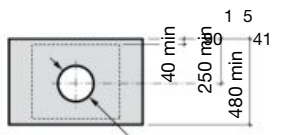

I (ri nja ur l

5 To em/Mini li ta
6 Bot ll

K	Trap
530	Totem / minimal
640	Bottle

Bol

60 min

ri eri epis

ø 420 mm

Over countertop basin