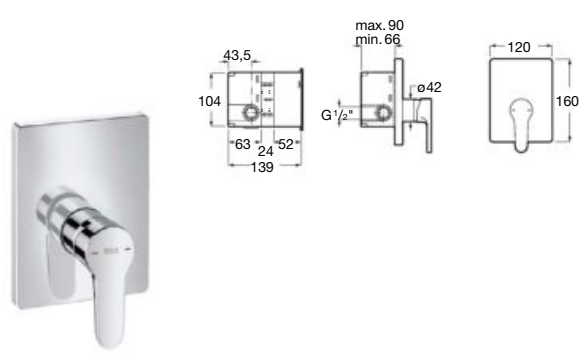

Built-in bath or shower mixer

Built-in bath or shower mixer.
Chrome.
Ref. A5A2C6AC0K