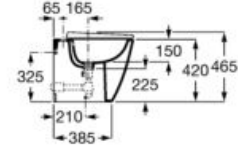

SUPRALIT® cover for bidet
Ref. A806E10..1