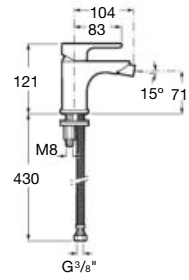

To be completed with built-in universal body
Ref. A525220603

Dimensions
in mm.

Bidet mixer

Single-lever bidet mixer with XL handle, swivel aerator, pop-up waste and flexible supply hoses.

Chrome.
Ref. A5A6A09C00