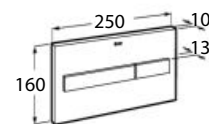

Plate PL7 Dual
Operating plate
Matt black
Ref. A890088206