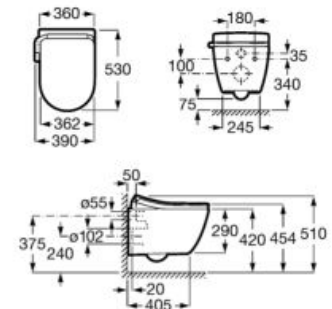

Ref. A803153S01

Recommended installation with
Concealed cistern Basic Tank One Compact
Ref. A890070200

In-Wash® Ona, wall-hung WC*

(N)

RIMLESS®

530 mm length

Wall-hung smart toilet. Roca Rimless®, seat and cover with washing and drying function included. Supraglaze® coating. Needs power supply.