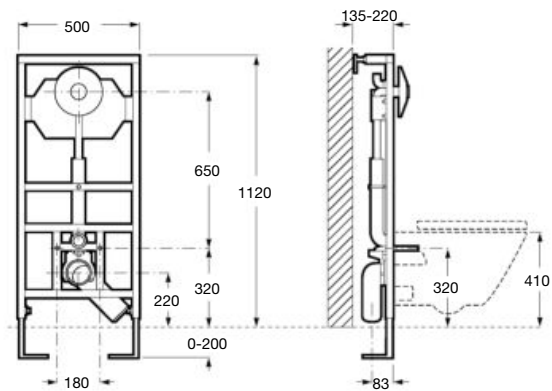

For wall-hung WC

Duplo WC

Installation system for wall-hung WC. With cistern, dual flush mechanism 6/3, 4,5/3 or 4/2 litres and installation accessories. Minimum depth 140 mm. Draining elbow $\varnothing 90/90$ and $\varnothing 90/110$
Ref. A890090020

Duplo WC Fluxor*

Antivandal kit
Ref. A890065004

Installation system for wall-hung WC. With dual flush-valve and installation accessories. Minimum depth 140 mm. Draining elbow $\varnothing 90/110$
Ref. A890092100

Duplo WC Smart ⁽¹⁾

Installation system for wall-hung WC. With cistern, dual flush mechanism 6/3, 4,5/3 or 4/2 litres and installation accessories. Smart toilet connection and a corrugated pipe. Minimum depth 140mm, height 1190 and draining elbow $\varnothing 90/110$
Ref. A890090800