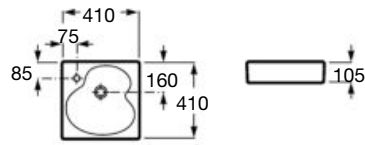

Ohtake

- 00
- 62
- 64
- 66
- 08

410 x 410 mm
Over countertop basin FINECERAMIC®
Ref. A327A14..0

40
33

50 1 11 50

3 04

10 | 1 0 0 8 61 | 1 73 70

I (siph n)
53 T t /Minimal
60 B t l