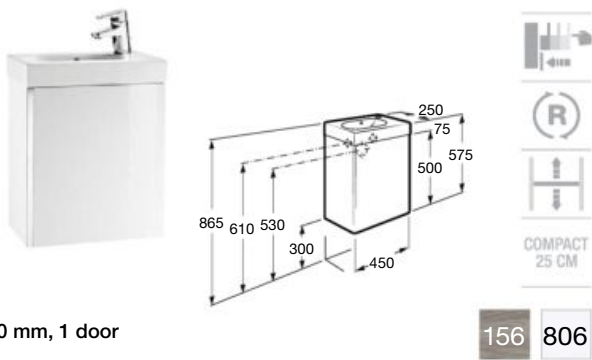

Unik

Includes base unit and basin. The basin is always supplied in white finish.

450 mm, 1 door

Ref. A855873806 (glossy white)

Ref. A855873156 (textured sand)

Accessories

Set of 2 furniture hooks
Ref. A816761001

Colour (basin)

White
00

Finishes (furniture)

Glossy white
806

Textured sand
156

* Replace the XXX of the reference with the code of the chosen furniture color.