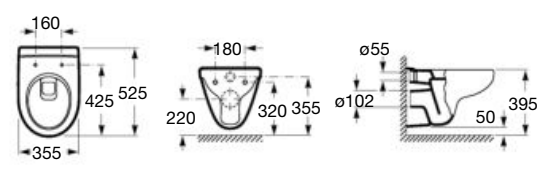

Seat and cover, Duroplast, metal hinges
Ref. A801390..5
White

SUPRALIT® seat and cover with soft-closing system, metal hinges Easy Remove
Ref. A801B62..B
White

SLIM seat and cover with soft-closing system
Ref. A801392..1
White

Dimensions in mm.

Replace (..) in the product reference with the code of the chosen finish.