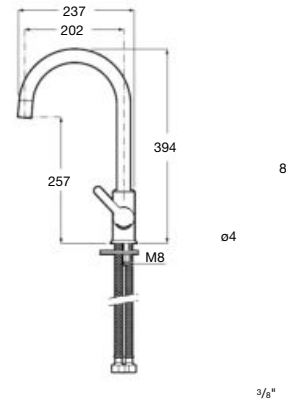

Single-lever kitchen sink mixer

Single-lever kitchen sink mixer with swivel spout, aerator and flexible supply hoses. Cold start. Black.

Ref. A5A7409CN0
554 RON