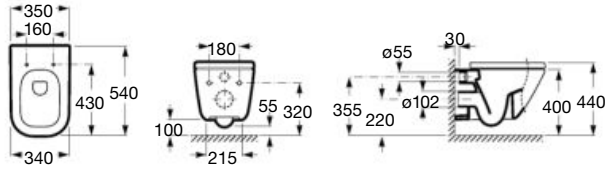

The Gap

Wall-hung WC Square

540 mm length
Wall-hung WC
Ref. A346477..0
White

SLIM seat and cover with soft-closing system
Ref. A801472..3
White

SUPRALIT® seat and cover with soft-closing system, metal hinges, Easy Remove
Ref. A801472..B
White

SUPRALIT® seat and cover with metal hinges, Easy Remove
Ref. A801470..B
White