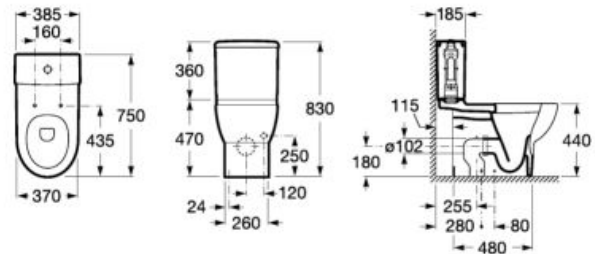

Reduced mobility close-coupled WC*

750 mm length

Close-coupled WC with dual outlet, with fixing kit
Ref. A34224H000
White

Cistern with dual flush mechanism 6/3L
Ref. A34124H000
White

Seat and cover with stainless steel hinges
Ref. A801230004
White

Ring seat with stainless steel hinges
Ref. A80123D004
White