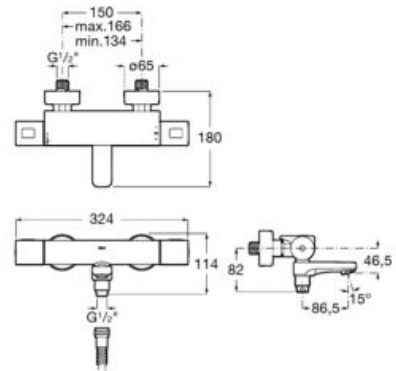

T-2000* / T-1000 Round

Wall-mounted thermostatic shower mixer T-2000*

Wall-mounted thermostatic shower mixer with tempered glass shelf.
Chrome
Ref. A5A2A88C00

T-1000

Wall-mounted thermostatic bath-shower mixer

Wall-mounted bath-shower mixer with diverter-flow regulator
Chrome.
Ref. A5A1E2EC00

Wall-mounted bath-shower mixer with diverter-flow regulator
Everlux.
Ref. A5A1E2E..0*