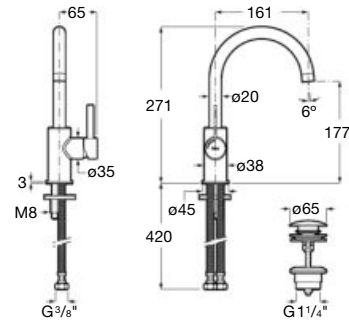

* Product on request

⁽¹⁾ Finish RG on stock, finish CN on request

⁽²⁾ Available 2nd quarter 2024