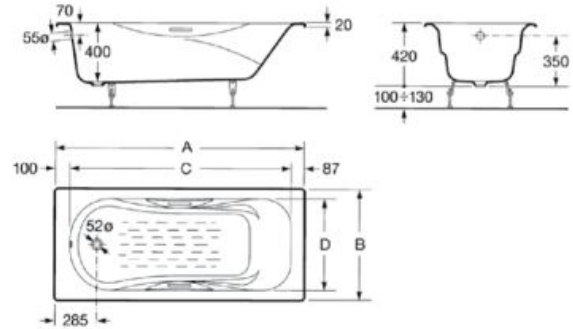

For version without massage optional siphon ø52:

Chrome finish **Ref. A506404600**

00

Rest of finishes **Ref. A5064046..***

0A CN RG NB

Dimensions
in mm.

*Product on request

Replace (..) in the product reference with the
code of the chosen finish.