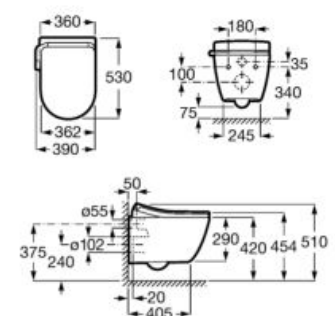

530 mm length

Wall-hung smart toilet. Roca Rimless®, seat and cover with washing and drying function included. Heated seat with adjustable temperature. Supraglaze® coating. Needs power supply.

Ref. A80315FS01