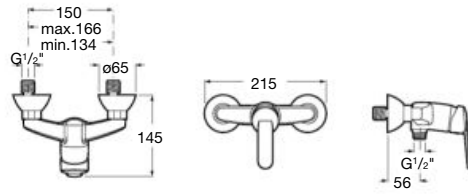

Wall-mounted shower mixer

G1/2"

Single-lever shower mixer.
Chrome.

Ref. A5A2125C00