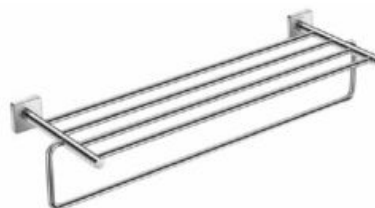

Victoria

Container
300x135 mm
Ref. A816688001

200x115 mm
Ref. A816687001

200 x 200 mm
Ref. A816685001

400 mm
Ref. A816654001

500 mm
Ref. A816655001

300 mm
Ref. A816653001

SWIVEL

Double swivel towel rail
400 mm
Ref. A816658001⁽¹⁾

Towel ring
ø 200 mm
Ref. A816659001

Toilet roll holder with cover
Ref. A816662001