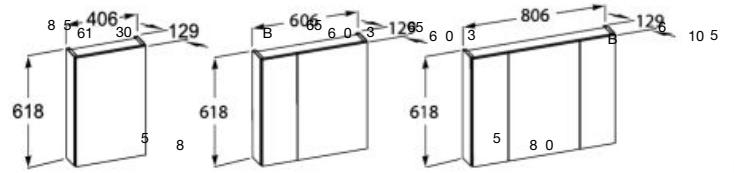

Prisma Basic

Rectangular mirror with LED lighting to connect to the bathroom switch.

1100 mm
Ref. A812261000

900 mm
Ref. A812259000

800 mm
Ref. A812258000

A
1100
900
800

Option: Demister foil
Ref. A812292000

Prisma Comfort

Rectangular mirror integrated LED light and demister foil

1300 mm*
Ref. A812277000

1100 mm
Ref. A812267000

900 mm
Ref. A812265000

A
1300
1100
900