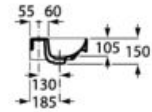

450 x 360 mm

Basin FINECERAMIC®
Ref. A327682..0