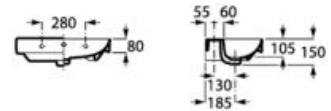

550 x 360 mm
Basin FINECERAMIC®
Ref. A327683..0