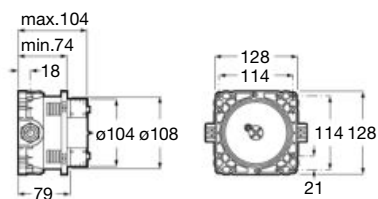

Internal subset Sentronic-E*

Internal subset with shut-off valve.
Mains connection (230).
Ref. A525874603