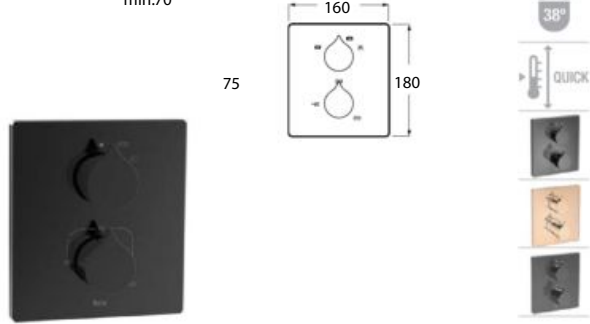

Built-in thermostatic bath-shower mixer

ma . 5
min.70

Built-in thermostatic bath-shower mixer with diverter-flow regulator.
Everlux.
Ref. A5A0C3A..0⁽¹⁾

To be completed with RocaBox Ref. A525869403