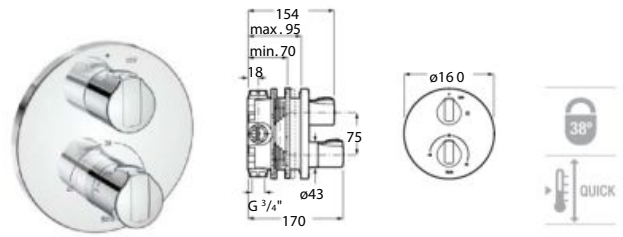

Built-in thermostatic bath or shower mixer*

Built-in thermostatic bath or shower mixer.
Chrome.
Ref. A5A2E09C00

Everlux
Ref. A5A2E09..0

To be completed with RocaBox Ref. A525869403