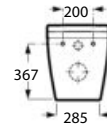

Ref. A803104001

Recommended installation with Concealed supporting frame for toilet and bidet (A822091001)

Inspira In-Wash® with In-Tank back to wall*

SUPRA
GLAZE®

ROCA
RIMLESS®
VORTEX

585 mm length

In-Wash® - Rimless back to wall smart toilet with integrated tank. Seat and cover with washing and drying function included. Needs power supply.