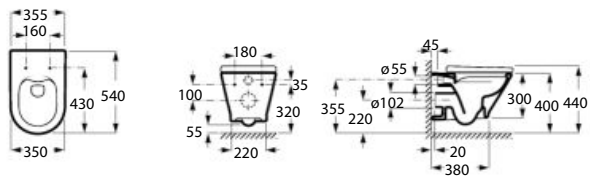

Wall-hung WC, Round, Rimless

540 mm length
Wall-hung Round
WC, Rimless
Ref. A3460N7..0
White

SUPRALIT® seat and cover with soft-closing system, metal hinges, Easy Remove
Ref. A801D12..1
White

SUPRALIT® seat and cover with metal hinges, Easy Remove
Ref. A801D10..1
White