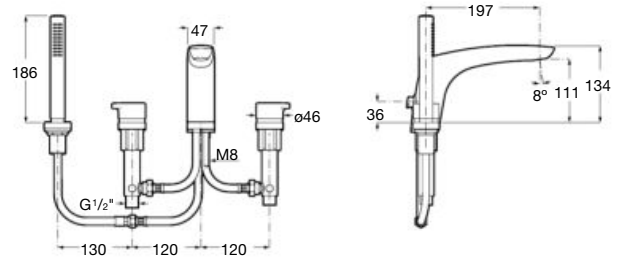

Twin lever bath-shower mixer *

Deck-mounted bath-shower mixer with central spout, hand shower and 1,50 m flexible hose.
Chrome.
Ref. A5A093AC00