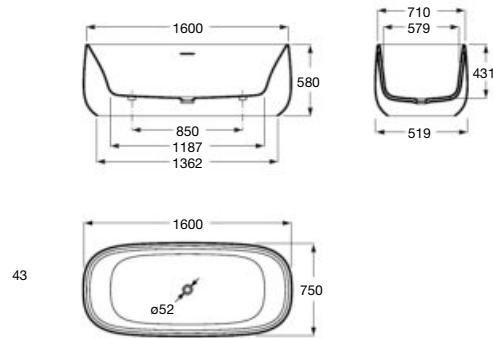

1600 x 750 mm

One-piece from Surfex® with panel.
Including click clack waste and siphon.
Without taphole
Ref. A248465..0

160
8 0
118
136

71
57

51