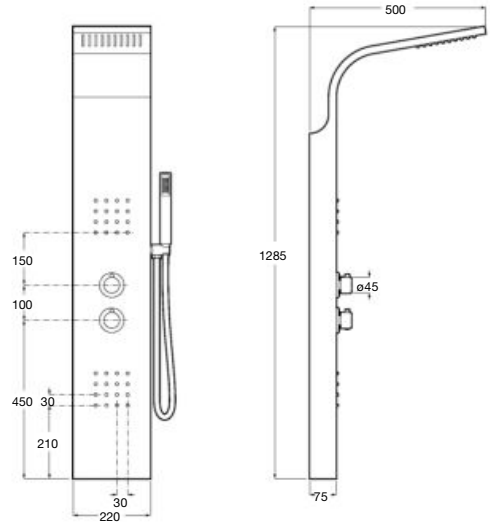

Shelf. For installation on a Essential or Evolution hydromassage shower column.
Ref. A5B4863TP0*