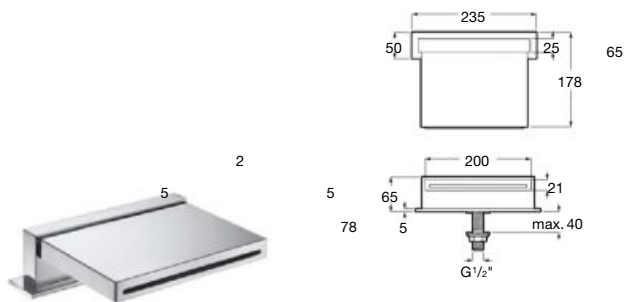

Bath spouts*

Deck-mounted spout FlowDream

Deck-mounted bath spout.
Chrome.
Ref. A5A0503C00