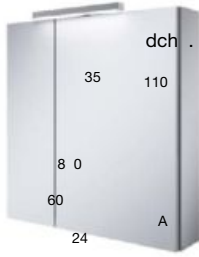

Mirror-cabinet with lighting

Glass shelves with adjustable height, soft close hinges

800 mm with 3 doors
Ref. A851920307

600 mm with 2 doors
Ref. A851919307

400 mm with 1 door
Ref. A852075307