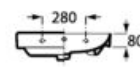

450 x 360 mm

Compact wall-hung basin FINECERAMIC®
Ref. A327682..0