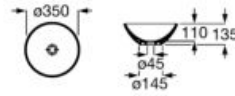

Bol

FINE
CERAMIC

00 62 08

ø 350 mm

Over countertop basin FINECERAMIC®
Ref. A32787L..0