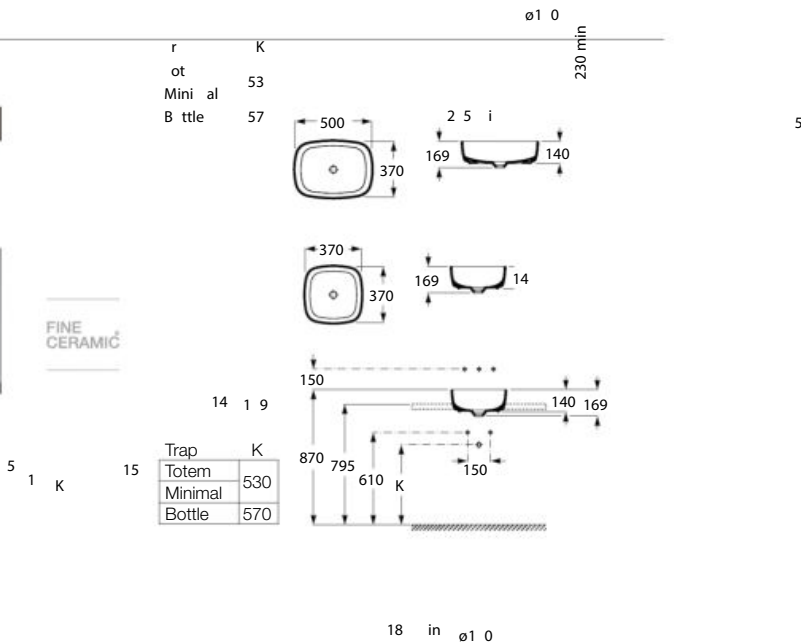

*Product on request

Replace (..) in the product reference with the code of the chosen finish.

(1) Colours Matt white 62 and Pearl 63 on stock

(2) Colours Matt white 62 and Onyx 64 on stock