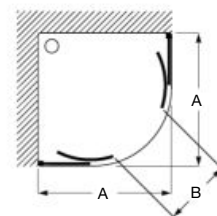

Height 1950 mm.

Clear Glass

References	Dimensions (A)	Dimensions mounting Min-Max (A)	Opening (B)	Polished Silver
AM16609012M	900 (R500)	865 - 890	465	

| URA shower screen

Victoria

Integrated handle

It includes a practical and elegant handle that facilitates the opening and closing of doors.