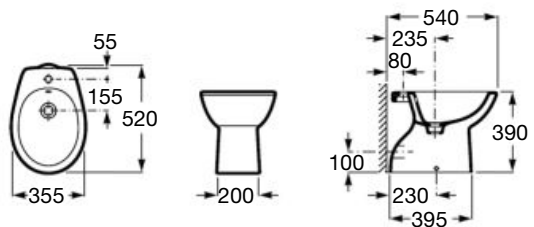

Floorstanding bidet

520 mm length
Floorstanding bidet with fixing kit
Ref. A355195000
White