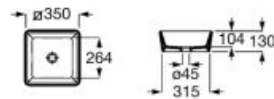

Optica

(N)

00 62 08

350 mm

Over countertop basin Round
Ref. A327B12..0