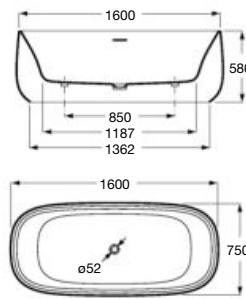

Baths / Surfex®

Beyond*

1 00

05

1600 x 750

Oval free-standing SURFEX® bath. Includes click-clack waste and siphon.

	Capacity	White
Ref. A248465000	217 L	

Beyond*

1 00

05

1600 x 750

Oval free-standing SURFEX® bath. Includes click-clack waste and siphon.

	Capacity	Colour
Ref. A248465..0	217 L	

Dimensions in mm.

*Product on request

Replace (..) in the product reference with the code of the chosen finish.