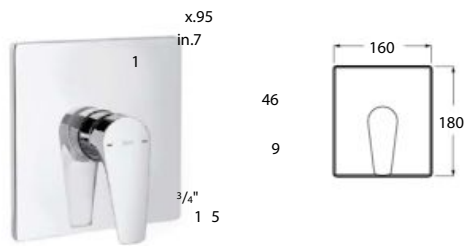

Built in bath or shower mixer

Single-lever built-in bath or shower mixer. Chrome.
Ref. A5A2B90C00

To be completed with RocaBox Ref. A525869403