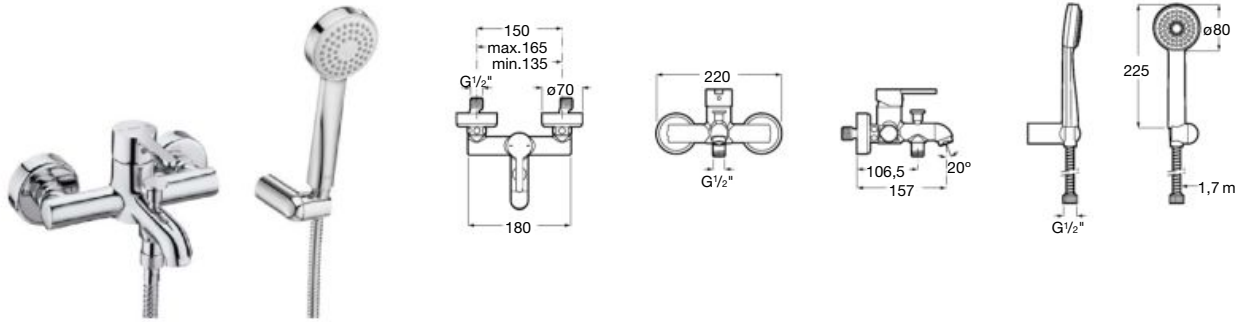

Dimensions in mm.

⁽¹⁾ Till end of stock

Wall-mounted bath-shower mixer

Single-lever bath-shower mixer with automatic diverter, handshower, 1.70 m flexible hose and swivel shower bracket.
 Chrome.
Ref. A5A018AC0K