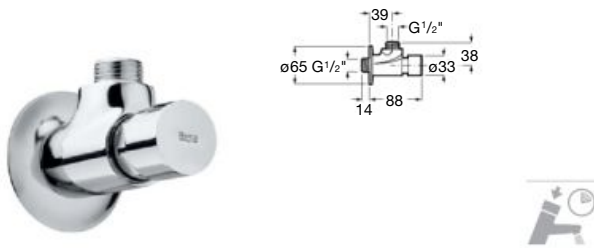

Shower faucet

Shower faucet. Angle shut-off cock. G1/2".
Chromed.
Ref. A5A2777C00