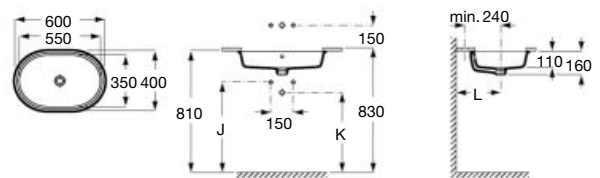

Trap	K	r p	J	J	L
Totem/Minimal	530	otem	610	0	61
Bottle	570	ini	640	0	64

L	L
L 30 -3	L 30 -3
300-340 -2	300-340 -2
240-290	240-290