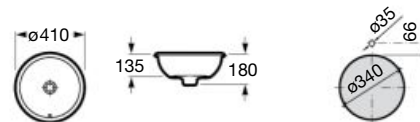

F R - 6 -278 4 (Bajo ncim.)

⁽¹⁾ Fitting hole 342 mm