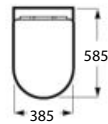

Ref. A803104001

Recommended installation with Concealed supporting frame for toilet and bidet (A822091001)

Inspira In-Wash® with In-Tank back to wall*

SUPRA
GLAZE®

ROCA
RIMLESS®
VORTEX

585 mm length

In-Wash® - Rimless back to wall smart toilet with integrated tank. Seat and cover with washing and drying function included. Needs power supply.