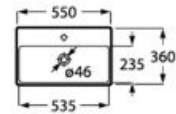

550 x 360 mm
Basin FINECERAMIC®
Ref. A327683..0