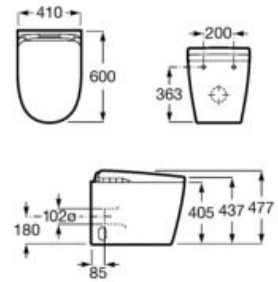

All products comply with EN 1717

Insignia In-Wash® with In-Tank back to wall*

SUPRA
GLAZE®

ROCA
RIMLESS®
VORTEX

600 mm length

In-Wash® - Back to wall smart toilet with integrated dual flush 4,5/3 litre tank and dual outlet. Roca Rimless® Vortex, seat and cover with premium washing and drying function included. Supraglaze® coating. Needs power supply.