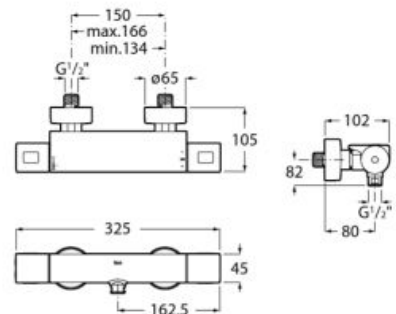

T-1000

Wall-mounted thermostatic shower mixer*

Wall-mounted thermostatic shower mixer
Chrome.
Ref. A5A142EC00

Wall-mounted thermostatic shower mixer
Everlux.
Ref. A5A142E..0