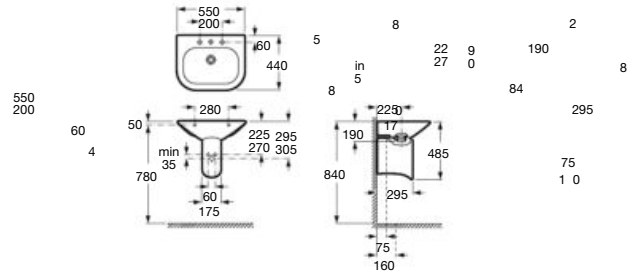

Nexo

550 x 440 mm

Basin with fixing kit
Ref. A327642000
White

Pedestal
Ref. A337641000
White

Semi-pedestal with fixing kit
Ref. A337642000
White

Nexo

COMPACT

450 x 360 mm

Basin with fixing kit
Ref. A327643000
White