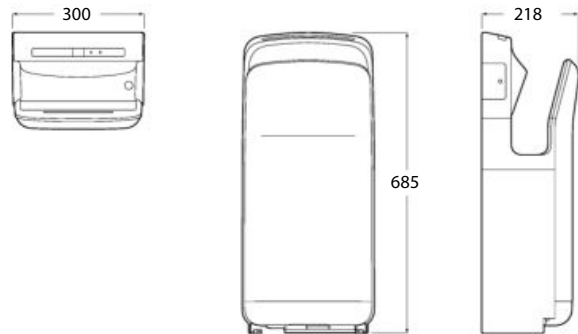

Public

Soap or hydroalcoholic gel dispenser with sensor.

General technical data

Wall-mounted high-speed hand dryer with sensor. HEPA antibacterial filter (eliminates approximately 99.97% of bacteria). Mains operated at 230V. ABS. White
Ref. A817419001

· Installation:	Wall-hung	· Air volume:	59 l/s
· Material:	ABS	· Sound power:	73 dBa
· Color:	White	· Voltage:	220-240 V
· Air speed:	90 m/s (adjustable)	· Hot air temperature:	20-40 °C (adjustable)
· Motor:	700 W	· Automatic shutoff:	2-3 seconds
· Power:	2,000 W	· LED:	Blue
· Motor type:	DC brushless	· Drying time:	7-10 seconds
· Frequency:	50 Hz/60 Hz	· Safety shutoff:	25 seconds
· Power at stand by:	<2.1 W	· Capacity:	Removable 1,000 ml tank