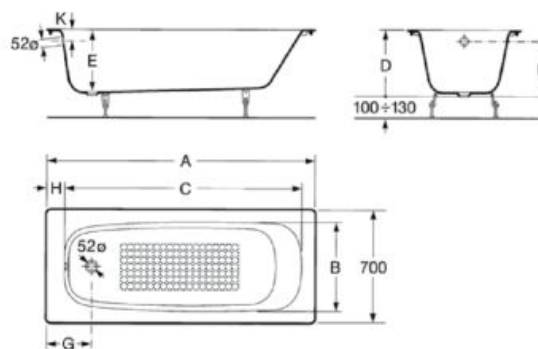

A	B	C	D	E	F	G	H	K	Litr.¹
1700	570	1530	420	400	350	285	100	70	182
1600	570	1430	420	400	350	285	100	70	170
1500	570	1330	420	400	350	285	100	70	161
1400	560	1230	420	400	350	285	100	70	144
1200	550	1050	390	370	330	260	75	60	117

¹ Litres to the overflow

Cast Iron bath

Dimensions	Ref.	Features	Capacity	White
1700 x 700	Ref. A21291100R	With anti-slip bottom	182 L	
1600 x 700	Ref. A21291200R	With anti-slip bottom	170 L	
1500 x 700	Ref. A21291300R	With anti-slip bottom	161 L	
1400 x 700	Ref. A212914001	With anti-slip bottom	144 L	
1200 x 700	Ref. A211506001	Without anti-slip bottom	117 L	
	Ref. A150412330	Set of feet		

For version without massage optional siphon ø52:

Chrome finish **Ref. A506404600**

00

Rest of finishes **Ref. A5064046.***

0A CN RG NB