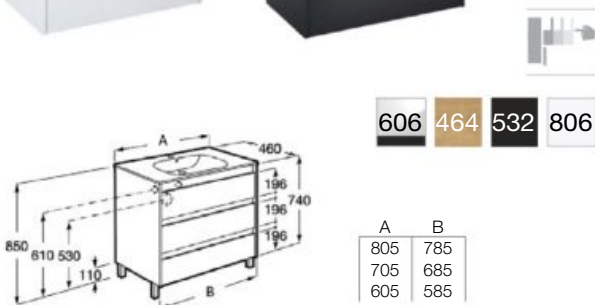

Unik

Includes base unit with 3 drawers and a basin. The basin is always supplied in white finish.