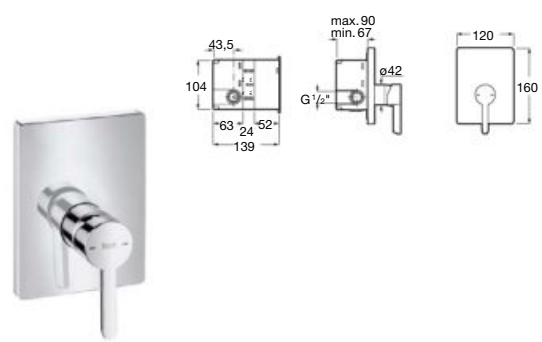

Built-in bath or shower mixer

Built-in bath or shower mixer
Chrome.
Ref. A5A2C7AC0K