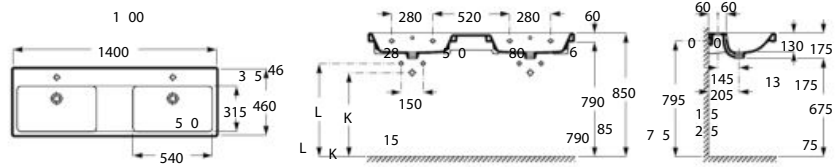

The Gap

Wall-hung basin, double

1400 x 460 mm

Double bowl wall-hung basin with fixing kit

Ref. A3270MU..0

White

TR	P	K
T	AP	TEM
T	TE	I L
MINI	AL	TTLE
B	TT	E

Trap	K	L
Totem	530	610
Minimal		640
Bottle	570	

Wall-hung basin

1000 x 460 mm

Wall-hung or vanity basin with fixing kit

Ref. A3270MA..0

White

Wall-hung basin

800 x 460 mm

Wall-hung or vanity basin with fixing kit

Ref. A3270M0..0

White

Wall-hung basin

600 x 460 mm

Wall-hung or vanity basin with fixing kit

Ref. A3270M1..0

White