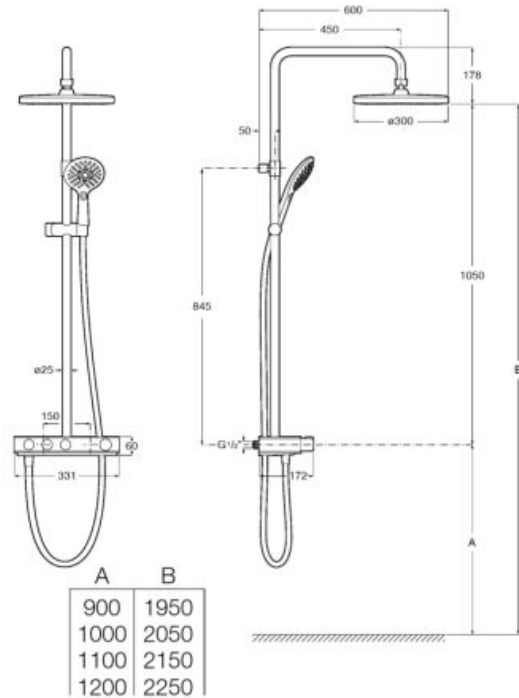

Thermostatic shower column with button technology. Headshower $\varnothing$ 300 mm with 2 functions, flexible hose PVC satin 1,5 m and handshower Plenum Go 120 mm with 3 functions. Includes shelf
Chrome
Ref. A5A9J09C00

Finishes:

C0