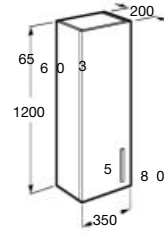

Structure*

Stainless steel structure with towel rail and shelf, without washbasin

1200 mm (2 bowls)
Ref. A856750001

800 mm
Ref. A856747001

1100 mm
Ref. A856749001

600 mm
Ref. A856746001

900 mm
Ref. A856748001

Column*

1200 mm
Ref. A856887806
(white glossy)

Ref. A856887322
(white/ash side panel)

322 806

Prisma Basic

LED mirror

1100 mm
Ref. A812261000

900 mm
Ref. A812259000

800 mm
Ref. A812258000

A 1100
900
800

Option: Demister foil
Ref. A812292000

Prisma Comfort

LED mirror with integrated LED light and demister foil

1300 mm
Ref. A812277000

1100 mm
Ref. A812267000

900 mm
Ref. A812265000

A 1300
1100
900

Basins

Double vanity or wallmounted basin with fixing set

1200 x 450 mm
Ref. A327540000

Asymmetric vanity or wallmounted basin with fixing set

1100 x 450 mm Right
Ref. A327541000

900 x 450 mm Right
Ref. A327543000*

Left
Ref. A327542000

Left
Ref. A327544000*

Wallhung or vanity basin with installation kit.

800 x 450 mm
Ref. A327545000*

600 x 450 mm
Ref. A327546000*