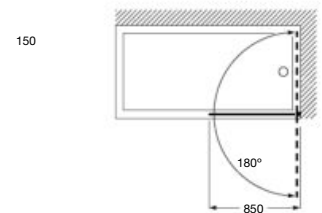

Victoria B1H*

B1H - 1 hinged panel with 180° opening
Height 1500 mm

Clear Glass

References	Dimensions	Dimensions mounting Min-Max (A)	Polished Silver
AM19408512	850	830-855