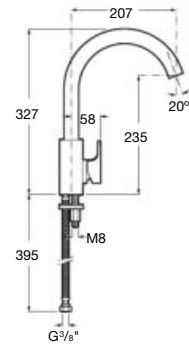

L90*

Single-lever kitchen sink mixer

Kitchen sink mixer with curved swivel spout and flexible supply hoses.
Cold start. Chromed
Ref. A5A8301C00
1 478 RON