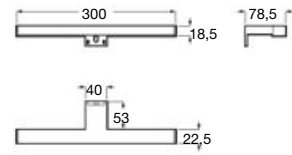

Spotlight Starlight
300 mm
Ref. A813092100