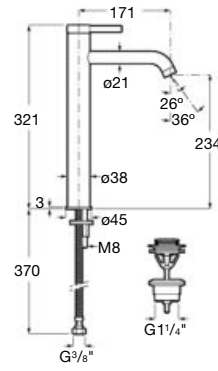

High spout basin mixer

5L

COLD START

Single-lever high spout basin mixer smooth body with click-clack waste, aerator and flexible supply hoses.

Chrome Ref. A5A349EC00   Matt Black Ref. A5A349ENB0   Everlux Ref. A5A349E..0