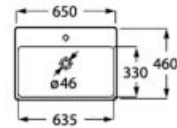

650 x 460 mm

Basin FINECERAMIC®

Ref. A327687..0