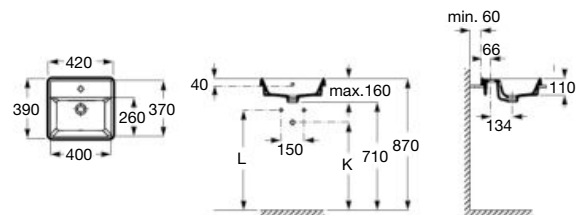

The Gap

420 x 390 mm

Drop-in basin
Ref. A3270Y9..0
White

	K (Trap)	L
Totem/Minimal	530	610
Bottle	610	640