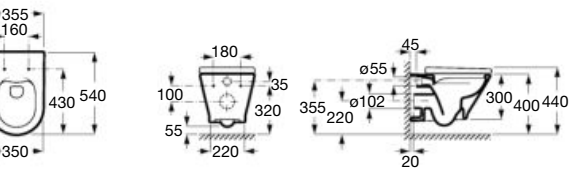

The Gap

Wall-hung WC Square

540 mm length
Wall-hung WC
Ref. A346477..0
White

SLIM seat and cover with soft-closing system
Ref. A801472..3
White

SUPRALIT® seat and cover with soft-closing system, metal hinges, Easy Remove
Ref. A801472..B
White

SUPRALIT® seat and cover with metal hinges, Easy Remove
Ref. A801470..B
White

Wall-hung WC Square, Rimless

540 mm length
Wall-hung Square WC, Rimless
Ref. A34647L..0
White

SLIM seat and cover with soft-closing system
Ref. A801472..3
White

SUPRALIT® seat and cover with soft-closing system, metal hinges, Easy Remove
Ref. A801472..B
White

SUPRALIT® seat and cover with metal hinges, Easy Remove
Ref. A801470..B
White

Compact wall-hung WC Square, Rimless

480 mm length
Wall-hung WC, Rimless
Ref. A34647A..0
White

SLIM seat and cover with soft-closing system
Ref. A801732..1
White

SUPRALIT® seat and cover with soft-closing system, metal hinges, Easy Remove
Ref. A801732..B
White

SUPRALIT® seat and cover with metal hinges, Easy Remove
Ref. A801730..B
White

Wall-hung WC, Round, Rimless

540 mm length
Wall-hung Round WC, Rimless
Ref. A3460NL..0
White

SUPRALIT® seat and cover with soft-closing system, metal hinges, Easy Remove
Ref. A801D12..1
White

SUPRALIT® seat and cover with metal hinges, Easy Remove
Ref. A801D10..1
White

SLIM seat and cover with soft-closing system
Ref. A801D12..3
White