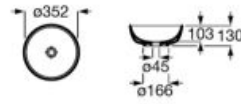

Optica

(N)

00 62 08

350 mm

Over countertop basin Round
Ref. A327C12..0