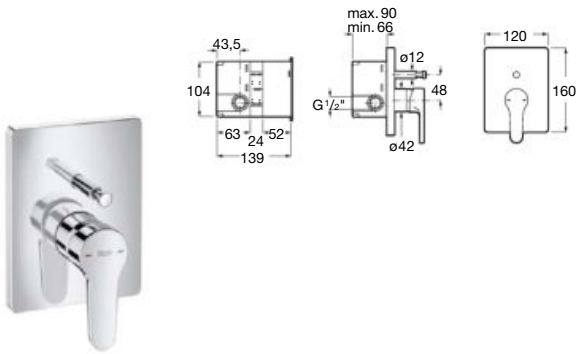

Built-in bath-shower mixer

Built-in bath-shower mixer with diverter.
Chrome.
Ref. A5A0C6AC0K