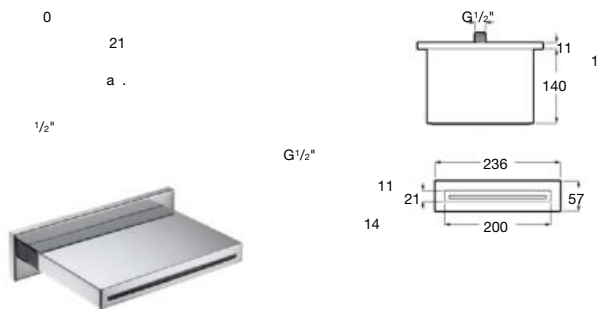

Dimensions
in mm.

Replace (..) in the product reference with
the code of the chosen finish.

Bath spouts*

Deck-mounted spout FlowDream

Deck-mounted bath spout.
Chrome.
Ref. A5A0503C00

Wall-mounted spout FlowDream