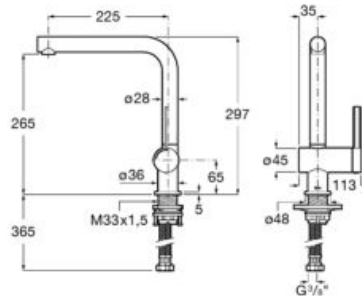

Ona*

Single-lever kitchen sink mixer

Single-lever kitchen sink mixer with retractable swivel spout "U", with aerator and flexible supply hoses. With 2 functions.

Chrome
Ref. A5A811FC00 934 RON

Matt black
Ref. A5A811FNB0 1 307 RON

Single-lever kitchen sink mixer

Single-lever kitchen sink mixer with swivel spout "U", with aerator and flexible supply hoses.

Chrome
Ref. A5A841FC00 779 RON

Matt black
Ref. A5A841FNB0 1 090 RON

Single-lever kitchen sink mixer

Single-lever kitchen sink mixer with retractable swivel spout "L", with aerator and flexible supply hoses. With 2 functions.

Chrome
Ref. A5A851FC00 832 RON

Matt black
Ref. A5A851FNB0 1 127 RON

Single-lever kitchen sink mixer

Single-lever kitchen sink mixer with swivel spout "L", with aerator and flexible supply hoses.

Chrome
Ref. A5A831FC00 727 RON

Matt black
Ref. A5A831FNB0 1 017 RON