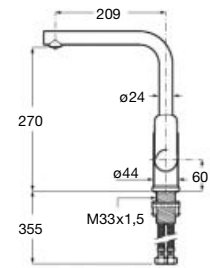

Cala

Single-lever kitchen sink mixer

Single-lever kitchen sink mixer with U spout fixed, aerator and flexible supply hoses.

Chromed.
Ref. A5A846EC00 **C0**
537 RON

Matt black
Ref. A5A846ENB0 **NB**
760 RON

10
5
44
G^{3/8}"

Single-lever kitchen sink mixer

Single-lever kitchen sink mixer with L spout fixed, aerator and flexible supply hoses.

Chromed.
Ref. A5A836EC00 **C0**
566 RON

Matt black
Ref. A5A836ENB0 **NB**
797 RON

10
5
4
G^{3/8}"

Single-lever kitchen sink mixer

Single-lever kitchen sink mixer pull-down with aerator and flexible supply hoses.

Chromed.
Ref. A5A816EC00 **C0**
736 RON

Matt black
Ref. A5A816ENB0 **NB**
1 038 RON

1 3
0 5
0 4
G^{3/8}"

Single-lever kitchen sink mixer

Single-lever kitchen sink mixer pull-out with aerator and flexible supply hoses.

Chromed.
Ref. A5A856EC00 **C0**
736 RON

Matt black
Ref. A5A856ENB0 **NB**
1 038 RON

1 3
0 5
0 4
G^{3/8}"