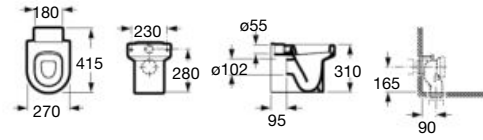

415 mm length
310 mm height

Baby WC pan dual outlet for built-in or high-level cistern or fluxor, BTW, fixing kit, elbow for vertical waste
Ref. A347115000
White

Seat for Happening baby WC pan
Ref. A801116004
White

Ref. A801116714
Yellow