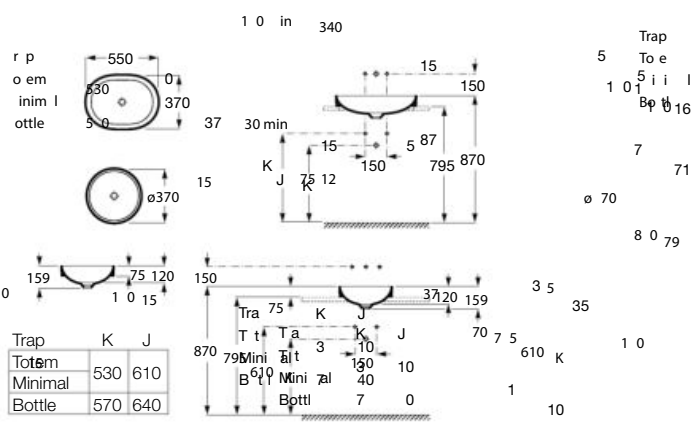

Drop-in basins Inspira Square

- 00
- 62
- 63
- 64
- 65
- 66

FINE CERAMIC

Drop-in basins Inspira Soft

- 00
- 62
- 63
- 64
- 65
- 66

FINE CERAMIC

Drop-in basins Inspira Round

- 00
- 62
- 63
- 64
- 65
- 66

FINE CERAMIC

Built-in basins Inspira*

- 00
- 62
- 63
- 64
- 65
- 66

FINE CERAMIC

Dimensions in mm.

*Product on request

Replace (..) in the product reference with the code of the chosen finish.

(1) (1) Colour Beige 65 on stock, rest of colours on request
(2) Colour White Matt 62 on stock, rest of colours on request