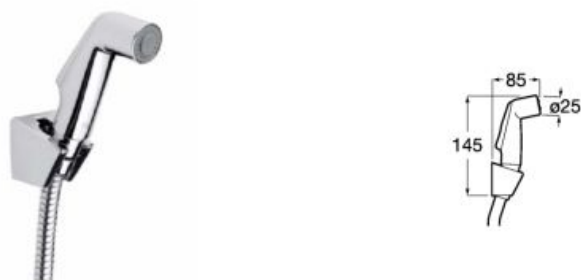

Shower kit bidet **Be Fresh**

Wall-mounted shower kit bidet

Bidet shower kit (1 outlet). Includes hand-shower,
wall bracket and 1.2 m metallic flexible hose
Chrome.
Ref. A5B9130C00

Everlux. **CN RG NM**
Ref. A5B9130..0

Matt White. **B0 N**
Ref. A5B9130B00

Matt Black. **NB**
Ref. A5B9130NB0