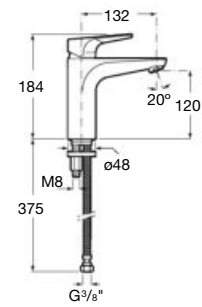

Basin mixer Mezzo

MEZZO

5L

COLD
START

Single-lever basin mixer mezzo with aerator, smooth body and flexible supply hoses. Cold Start. Chrome.
Ref. A5A3990C00