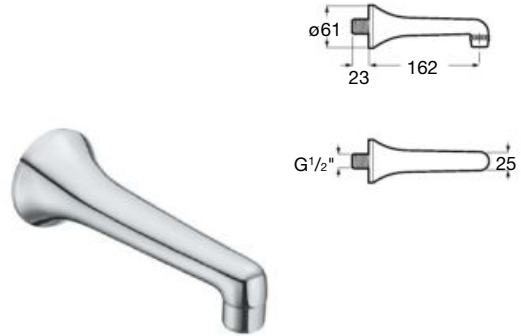

Wall-mounted spout for basin
Ref. A505326900