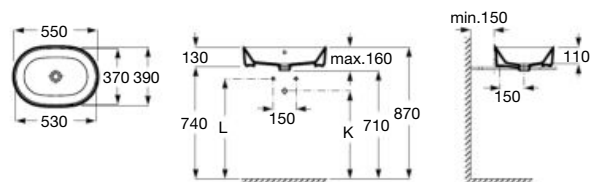

Over countertop basin

550 x 390 mm

Over countertop basin

Ref. A3270Y1..0

White

Dimensions
in mm.

Replace (..) in the product reference with the
code of the chosen finish.