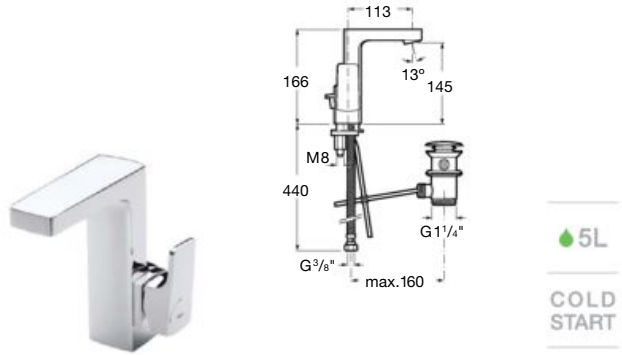

Basin mixer with lateral handle

Single-lever basin mixer with lateral handle with pop-up waste and flexible supply hoses. Cold Start. Chrome.
Ref. A5A4001C00