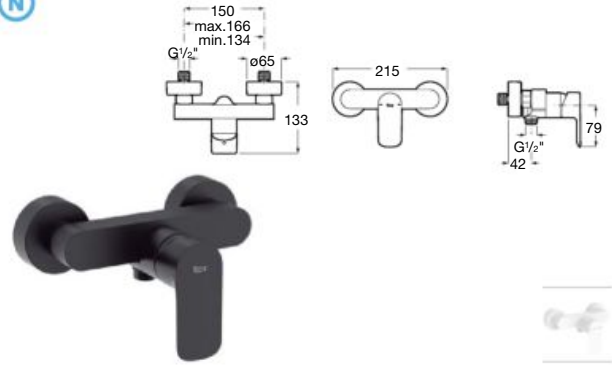

Wall-mounted shower mixer

Single-lever shower mixer.
Ref. A5A216E..0