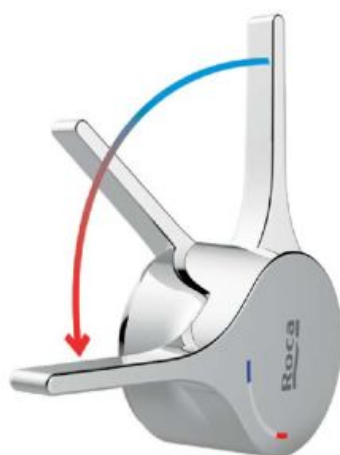

Technology

Cold Start

Energy savings

Front cold water opening that forces users to turn the handle to the left to gradually obtain hot water.

Aesthetics

Restricted opening to the right, allowing the handle to be perfectly aligned with the spout, improving the aesthetic qualities.