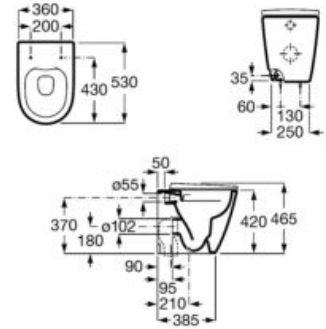

SUPRALIT® seat and cover, metal hinges

Ref. A801E10..1