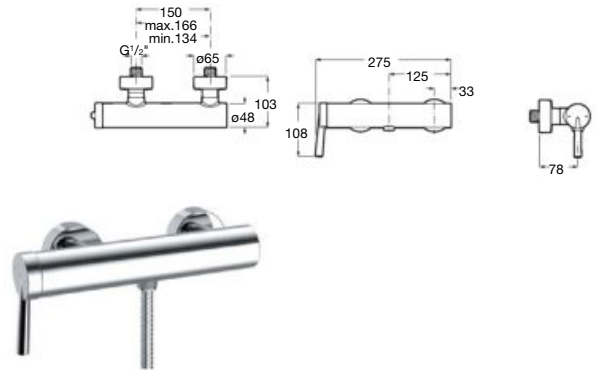

Dimensions in mm.

*Product on request

Wall-mounted bath-shower mixer*

Wall-mounted bath-shower mixer with automatic diverter.
Chrome.
Ref. A5A026DC00

Wall-mounted shower mixer*

Wall-mounted shower mixer.
Chrome.
Ref. A5A216DC00