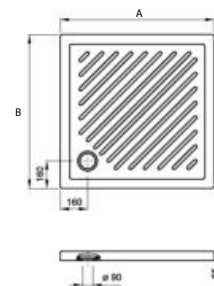

A	B
900	900
800	800