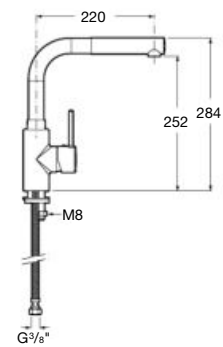

Single-lever kitchen sink mixer

Kitchen sink mixer with retractable swivel spout, aerator and flexible supply hoses. Chromed

Ref. A5A8560C00
910 RON