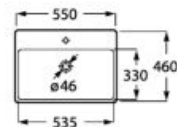

550 x 460 mm

Wall-hung basin FINECERAMIC®
Ref. A327685..0