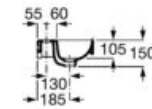

400 x 320 mm

Basin FINECERAMIC®
Ref. A32768D..0