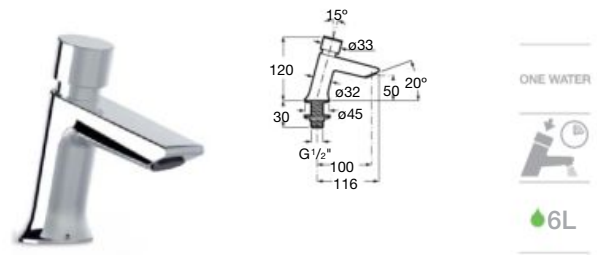

Deck-mounted basin faucet

Basin faucet with aerator. G1/2". Flow: 6 l/m.
Automatic closing: 15 sec. Chromed.
Ref. A5A4277C00