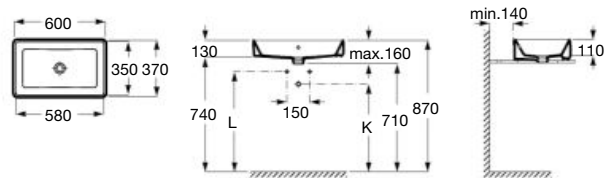

The Gap

600 x 370 mm
Over countertop basin
Ref. A3270Y2..0
White