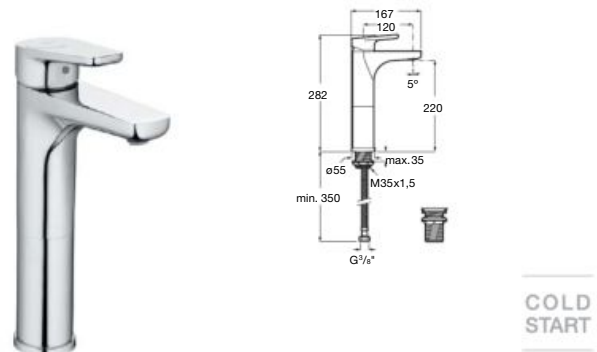

Basin mixer high spout

Single-lever basin mixer high spout, smooth body with aerator, click clack waste and flexible supply hoses.
Cold start. Chrome.
Ref. A5A371BC0K