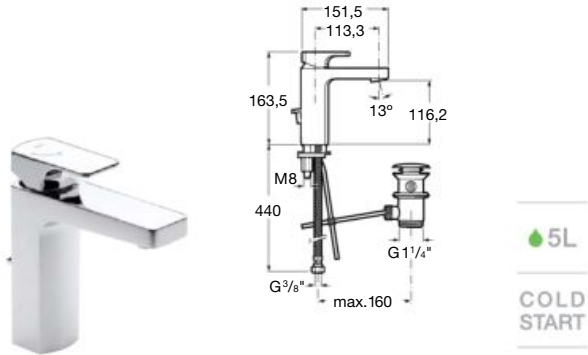

L90* / L90C* / Ceramic cartridge

Basin mixer

Single-lever basin mixer with pop-up waste and flexible supply hoses. Cold start. Chrome.
Ref. A5A3E01C00