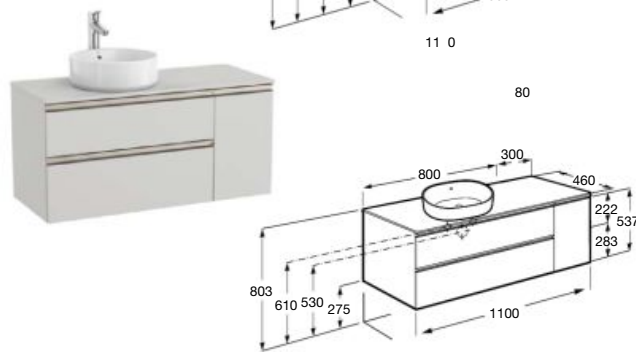

Base unit

Base unit for left or right over countertop basin.
The basin is ordered separately.