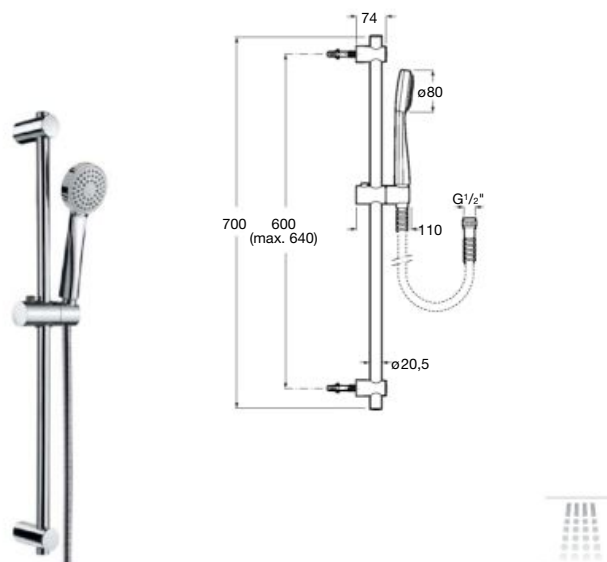

Shower kit Stella 80/1

Shower kit 80/1. Hand shower with 1 function, slide bar 700 mm. Flexible hose PVC 1.70 m Chrome.
Ref. A5B9403C00