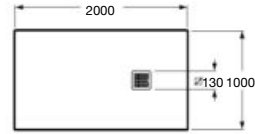

show r tr y it fram	ø40	ø90	trays less	31
0 0	36	10 0	2	
2 0	38	12 0	2	
4 0	41	14 0	3	
6 0	41	16 0	3	
8 0	41	18 0	3	

Dimensions Standard

Dimensions	
2000 x 1000 x 31	Ref. AP1017D03E801..0