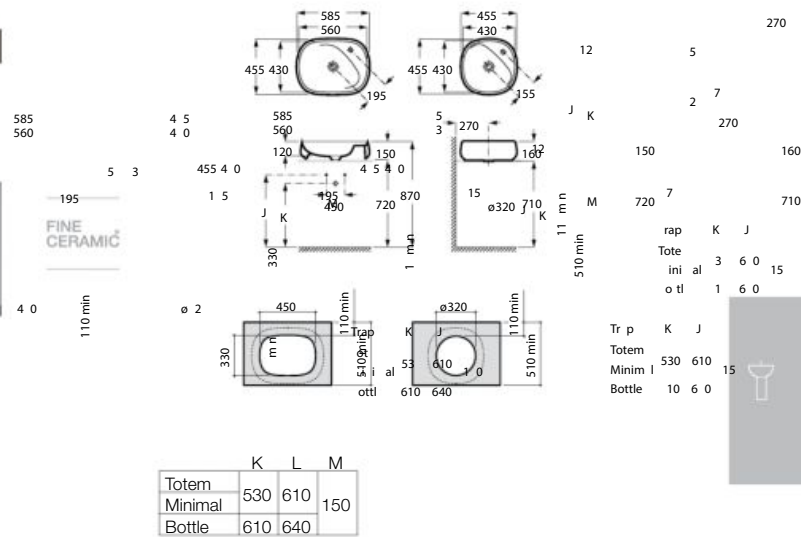

Basins Over countertop

Beyond*

Inspira Square

Inspira Soft

*Product on request

Replace (..) in the product reference with the code of the chosen finish.

(1) Colours Matt white 62 and Pearl 63 on stock

(2) Colours Matt white 62 and Onyx 64 on stock