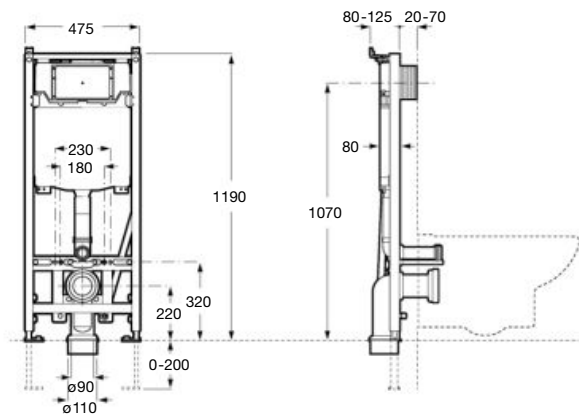

- ••○ 6/3L
- ••○ 4,5/3L
- ••○ 4/2L

Built-in structure with compact dual-flush cistern, inlet flexible pipe for Smart Toilets, corrugated pipe and installation accessories. Minimum depth horizontal outlet: 80 mm. Minimum depth vertical outlet: 107/125 mm (DN90/DN100). Height 1,190 mm and elbow $\varnothing 90/\varnothing 110$. Axial distance of 180 and 230 mm. Recommended for the installation of wall-hung Inspira In-Wash®. Adjustable feet from 0-200 mm with braking system. Upper hydraulic connections.

Ref. A890078020