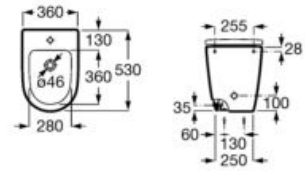

SUPRALIT® cover for bidet
Ref. A806E10..1