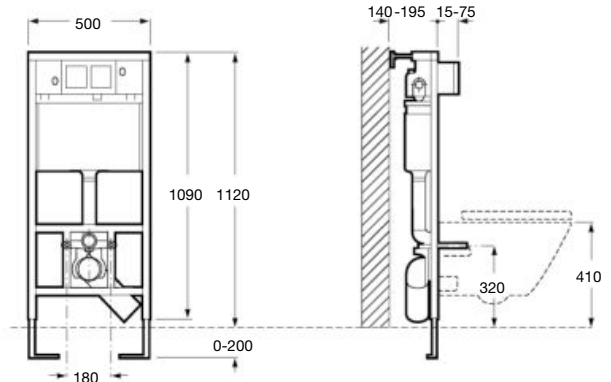

For wall-hung WC

Duplo WC

Installation system for wall-hung WC. With cistern, dual flush mechanism 6/3, 4,5/3 or 4/2 litres and installation accessories. Minimum depth 140 mm. Draining elbow $\varnothing 90/90$ and $\varnothing 90/110$
Ref. A890090020

Duplo WC Fluxor*

Antivandal kit
Ref. A890065004

Installation system for wall-hung WC. With dual flush-valve and installation accessories. Minimum depth 140 mm. Draining elbow $\varnothing 90/110$
Ref. A890092100

Duplo WC Smart ⁽¹⁾

Installation system for wall-hung WC. With cistern, dual flush mechanism 6/3, 4,5/3 or 4/2 litres and installation accessories. Smart toilet connection and a corrugated pipe. Minimum depth 140mm, height 1190 and draining elbow $\varnothing 90/110$
Ref. A890090800