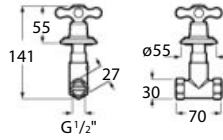

Built-in valve

Built-in valve Carmen*