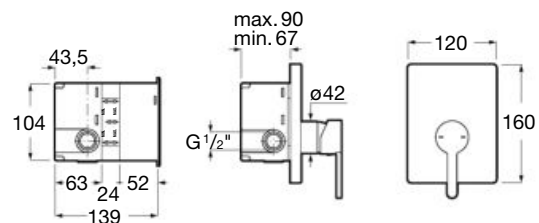

Built-in bath or shower mixer