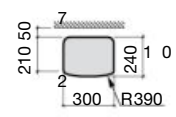

Diverta

750 x 440 x 135 mm
Countertop or wall-hung basin
with fixing kit
Ref. A327110..0
White