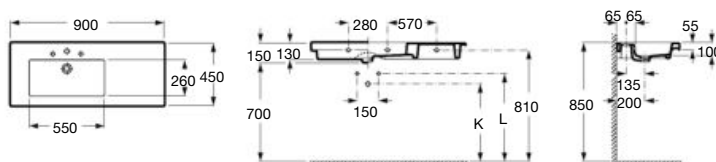

Prisma

900 x 450 mm*

Basin
with fixing kit
Ref. A327544000
White