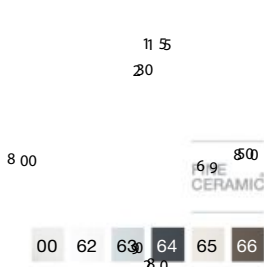

	50	00		
			K	J
Totem			530	8010
Minimal			293	
Bottle			570	640

Inspira

1000 x 490 mm
Basin FINECERAMIC®
with fixing kit
Ref. A32752A..0

3 7 .. t l

Trap
Ttte
Minimal
Bottle

Ta
T t
Mi i al
B ttl

800 x 490 mm
Basin FINECERAMIC®
with fixing kit
Ref. A32752B..0