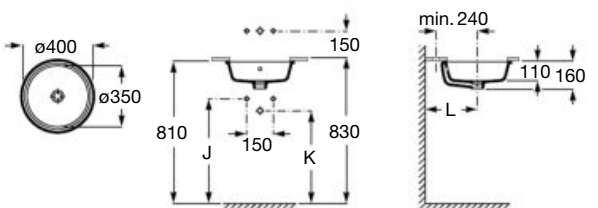

Trap	K	J	J	L
Totem/Minimal	530	610	0	10
Bottle	570	640	0	40

ini al 0 10
otll 0 0

L
300-340
240-290
2 29