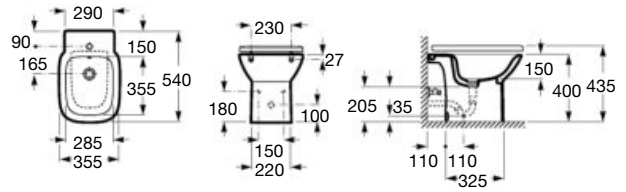

Bidet

540 mm length
Bidet
with fixing kit
Ref. A355994..0
White

SUPRALIT® cover with soft-closing system, metal hinges
Ref. A8069D2..B
White

SUPRALIT® cover, metal hinges
Ref. A8069D0..B
White