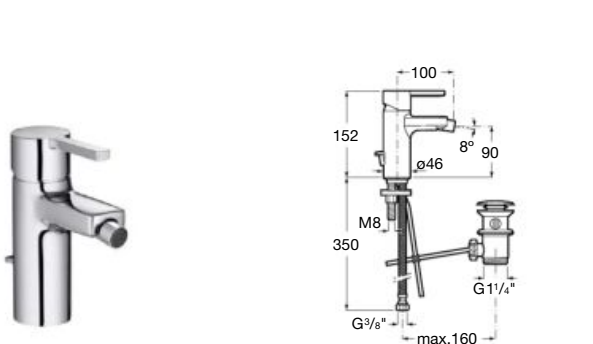

Bidet mixer *

Single-lever bidet mixer with swivel flow regulator, pop-up waste and flexible supply hoses
Chrome.
Ref. A5A6096C00