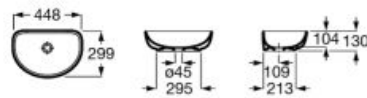

Optica

00 62 08

450 x 300 mm

Over countertop basin
Ref. A327C10..0