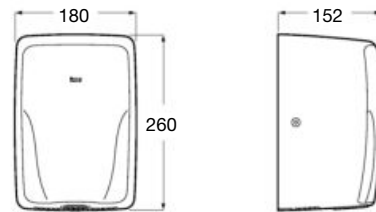

Public

Hand dryer with sensor.

General technical data

Wall-mounted hand dryer with sensor.
Bright finish.
Ref. A818021001

· Installation:	Wall-mounted	· Sensor range:	18-19 cm (using Kodak white card) 11-12 cm (using Kodak grey card)
· Material:	Stainless steel AISI 304	· Voltage:	220-240 V
· Finish:	Bright finish	· Air temperature:	20 °C - 40 °C
· Air flow:	29 m³/h	· LED:	Blue
· Motor:	25,000 rpm	· Drying time:	10-15 seconds
· Frequency:	50/60 Hz	· Noise level:	72 dB
· Power:	1,250 W	· Protection level:	IP 13
· Air flow:	29 m³/h