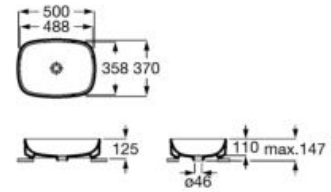

500 x 370 mm
Basin FINECERAMIC®
Ref. A3275L0..0