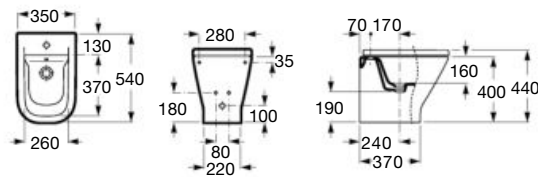

The Gap

Compact wall-hung WC Round, Rimless

480 mm length
Wall-hung WC,
Rimless
Ref. A3460NB..0
White

SUPRALIT® seat and cover with soft-closing system, metal hinges, Easy Remove
Ref. A801D22..1
White

SUPRALIT® seat and cover with metal hinges, Easy Remove
Ref. A801D20..1
White

COMPACT
RIMLESS

SLIM seat and cover with soft-closing system
Ref. A801D22..3
White

Wall-hung WC, Round, Rimless

540 mm length
Wall-hung Round
WC, Rimless
Ref. A3460N7..0
White

SUPRALIT® seat and cover with soft-closing system, metal hinges, Easy Remove
Ref. A801D12..1
White

SUPRALIT® seat and cover with metal hinges, Easy Remove
Ref. A801D10..1
White

RIMLESS

SLIM seat and cover with soft-closing system
Ref. A801D12..3
White

Bidet Square

540 mm length
BTW bidet
Ref. A357477..0
White

SUPRALIT® cover with soft-closing system, metal hinges
Ref. A80673200B
White

SUPRALIT® cover with metal hinges
Ref. A80673000B
White

BTW

Bidet Round

540 mm length
BTW bidet Round
Ref. A3570N7..0
White

SUPRALIT® cover with soft-closing system, metal hinges
Ref. A806D12..1
White

SUPRALIT® cover with metal hinges
Ref. A806D10..1
White

BTW