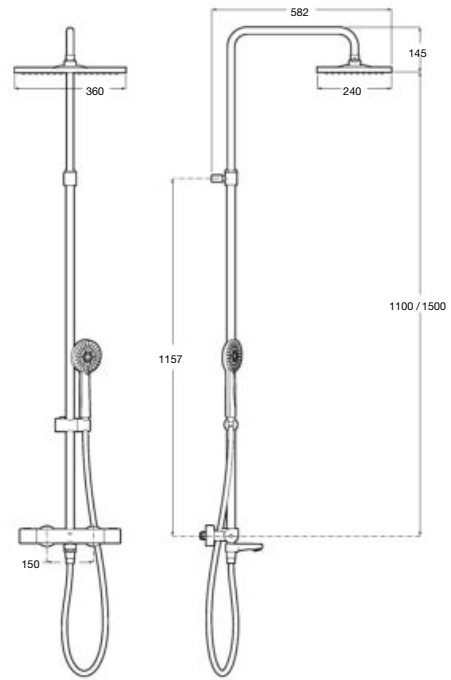

Even-T Square

Even-T Square thermostatic bath-shower column

Thermostatic bath-shower column with adjustable height from 1100 to 1500 mm, with retractable spout. The shower head 360x240 mm, can be swivelled. Flexible hose PVC satin and swivel bracket. Hand shower $\varnothing$ 100 with 3 functions. Chrome.

Ref. A5A2H2EC00

Finishes:

C0