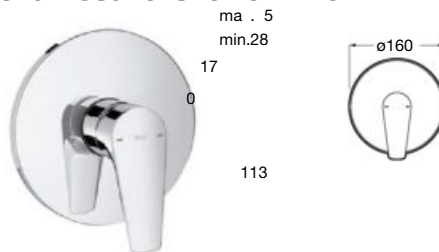

Built in bath or shower mixer

Single-lever built-in bath or shower mixer. Chrome.
Ref. A5A2290C00