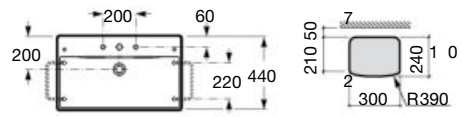

Basin
with fixing kit
Ref. A327544000
White

Prisma**800 x 450 mm**

Basin
with fixing kit
Ref. A327545000*
White

Prisma**600 x 450 mm**

Basin
with fixing kit
Ref. A327546000*
White

Diverta

750 x 440 x 135 mm
 Countertop or wall-hung basin
 with fixing kit
Ref. A327110..0
 White