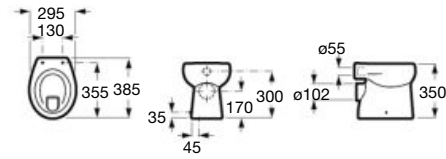

385 mm length.
350 mm height.

Baby WC pan for built-in or high-level cistern or fluxor

Horizontal outlet
Ref. A344PB7000

Vertical outlet
Ref. A344PB8000

95
30
5
0
Ref. A801PB6004
3 85 00 0
3 11