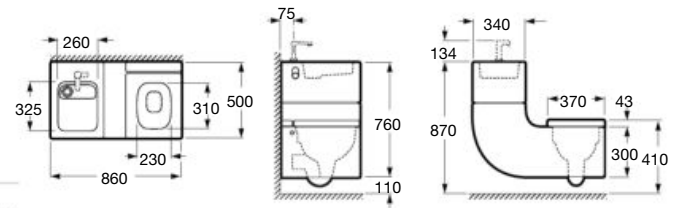

W+W*

Basin and WC 2 in 1

COMPACT

6/3L

Basin WC and Singles faucet
Includes cover
Ref. A893020001