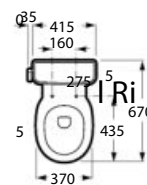

670 mm length

Close-coupled WC Rimless with dual outlet, with elbow and fixing kit
Ref. A3420A7000
White

Cistern with dual-flush mechanism 4,5/3 litres
Ref. A3410A1000
White

SUPRALIT® seat and cover with soft-closing system, metal hinges
Ref. A801B5200B
White

COMPATIBLE
2,5/4,5
4,5/3L