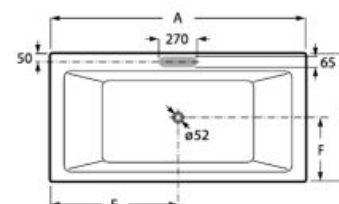

Acrylic bath

Dimensions	Ref.	Massage	Capacity		White
1800 x 900	Ref. A248607001	Total	290 L	PD	
	Ref. A248584001	Tonic	290 L	PL	
	Ref. A248556000	Without massage	290 L		
	Ref. A259114000	Front panel			
	Ref. A259118000	Side panel			
1700 x 800	Ref. A248606001	Total	210 L	PD	
	Ref. A248583001	Tonic	210 L	PL	
	Ref. A248555000	Without massage	210 L		
	Ref. A259113000	Front panel			
	Ref. A259117000	Side panel			
	Ref. A248594000	Headrest optional			
	Ref. A248595000	Handle optional (1 piece)			
		Feet included			

For version without massage optional siphon ø52:

Chrome finish

Ref. A248213001*

00

Rest of finishes

Ref. A2482130..*

0A CN RG NB