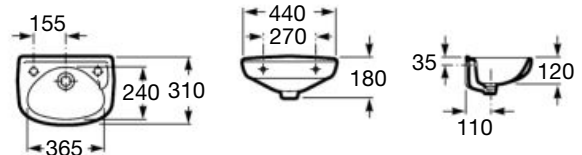

Ibis

440 x 310 mm

Wash-stand
Ref. A320841001
White