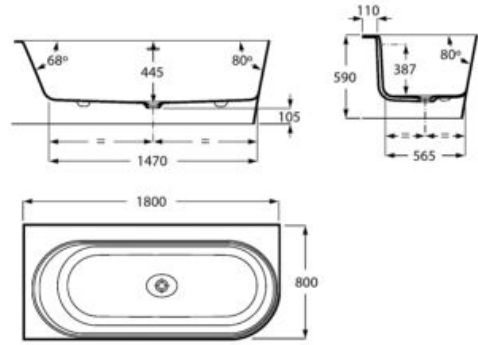

1800 x 800

Stonex® corner bath, left. Includes waste drain (ø 52 mm) and integrated overflow

	Massage	Capacity	White	Colour
Ref. A248663..0	Without massage	320 L		

- White
  OO
- White and Onyx
  OX
- White and Beige
  OB
- White and Pearl
  OP
- White and Coffee
  OC
- White and Black
  OK

Option: Click-Clack waste in colour

Ref. A24L5810.. *

- OR
- CN
- RG
- NB