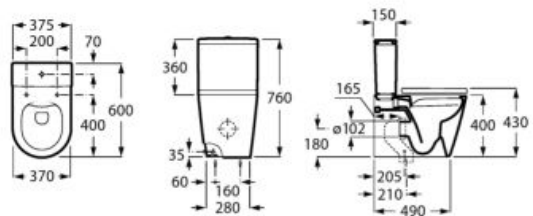

SUPRALIT® seat and cover with soft-closing system, metal hinges, Easy Remove
Ref. A80152C..B