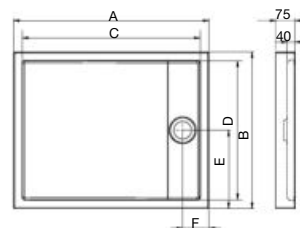

Dimensions Standard

Dimensions		White
1400 x 900 x 75	Ref. A276344000	
1400 x 900 x 40	Ref. A276343000	
1400 x 800 x 75	Ref. A27T008000	
1400 x 800 x 40	Ref. A276263000	
1200 x 900 x 75	Ref. A276341000	
1200 x 900 x 40	Ref. A276340000	
1200 x 800 x 75	Ref. A27T007000	
1200 x 800 x 40	Ref. A276262000	
1000 x 900 x 75	Ref. A276338000	
1000 x 900 x 40	Ref. A276337000	
1000 x 800 x 75	Ref. A27T006000	
1000 x 800 x 40	Ref. A276261000	
Siphon ø 90	Ref. A27L027000	
Universal feet	Ref. A27M052000