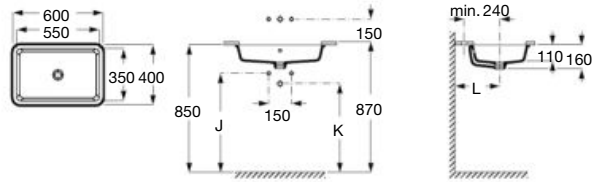

Trap	K	Tra	J	J	L	
Totem/Minimal	530	Mini	610	5	10	L 30 -3
Bottle	570	B	640	5	40	300-340 -2 240-290