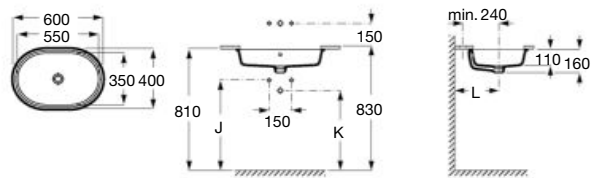

Trap	K	r p	J	J	L	
Totem/Minimal	530	otem	610	0	61	L 30 -3
Bottle	570	ini	640	0	64	300-340 -2 240-290