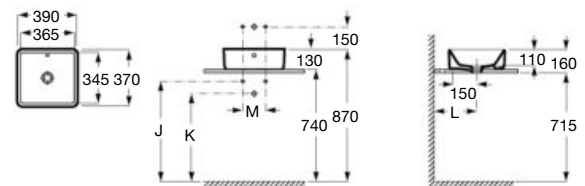

Over countertop basin

390 x 370 mm
Over countertop basin
Ref. A3270ML..0
White