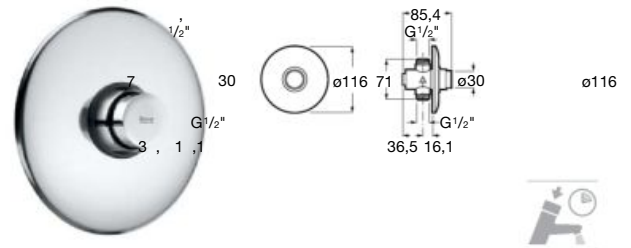

Shower faucet

Shower faucet. Built-in shut-off cock. G1/2".
Chromed.
Ref. A5A2677C00