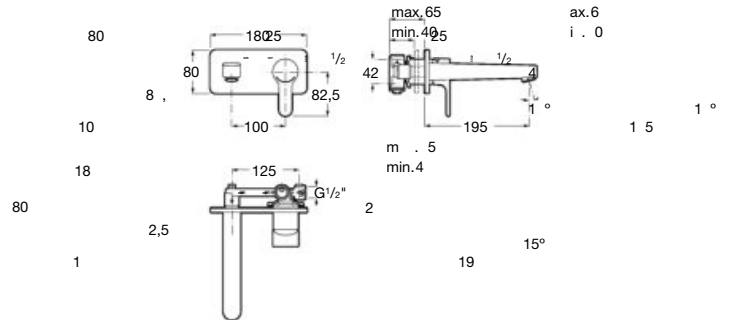

To be completed with built-in universal body
Ref. A525220603

Dimensions
in mm.

Bidet mixer

Single-lever bidet mixer with XL handle, swivel aerator, pop-up waste and flexible supply hoses.

Chrome.
Ref. A5A6A09C00