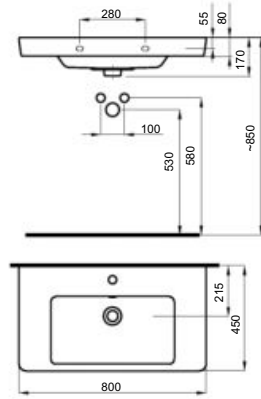

Caserta

800 x 450 mm

Basin with fixing kit
Ref. A3270J0000
White

Pedestal
Ref. A3350J0000
White

Caserta

600 x 445 mm

Basin with fixing kit
Ref. A3270J1000
White

550 x 445 mm

Basin with fixing kit
Ref. A3270J2000
White

500 x 430 mm

Basin with fixing kit
Ref. A3270J3000
White

Semi pedestal with fixing kit
Ref. A3350J1000
White

Pedestal
Ref. A3350J0000
White

A	B	C	D	E
600	445	215	280	170
550	445	215	280	170
500	430	215	220	170

The Gap

1400 x 460 mm

Double bowl wall-hung basin with fixing kit
Ref. A3270MU..0
White

TR P	K	
T EM	30	610
I I L		
BO TL	70	60