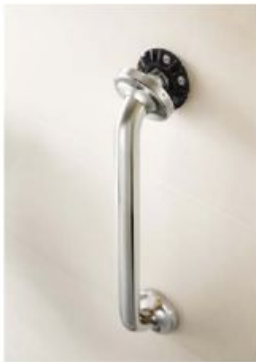

Security

Use of non-slip materials and electrical insulators that provide the perfect grip and guaranteed maximum safety.