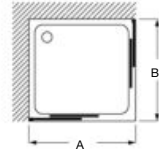

Para diseñar un a par nular (Victoria L2) e d b n pedir 2 unidades de Victoria 2. Este la p si lidad de c bi ar con l is r fere cia con los o los Victoria 2 compatibles

Clear Glass

References	Dimensions (A or B)	Dimensions mounting Min-Max (A)	Polished Silver
AM18807012	700	665 - 690	
AM18807512*	750	715 - 740	
AM18808012	800	765 - 790	
AM18809012	900	865 - 890	
AM18810012	1000	965 - 990	
AM18812012*	1200	1165 - 1190