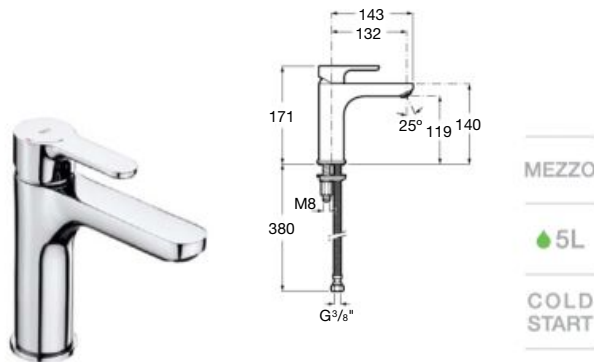

Mezzo basin mixer