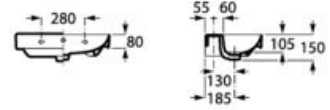

600 x 360 mm

Compact wall-hung basin FINECERAMIC®
Ref. A327684..0