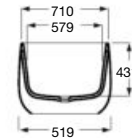

Baths / Surfex®

Beyond*

1 00

05

1600 x 750

Oval free-standing SURFEX® bath. Includes click-clack waste and siphon.

	Capacity	White
Ref. A248465000	217 L