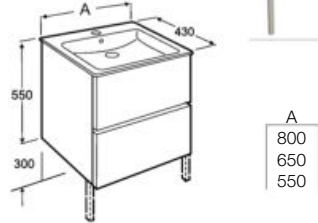

Column unit

Mirror

Finish | Furniture

Glossy white
806

Unik Cube

Includes base unit with 2 drawers and basin.

A
800
650
550

Optional: set of legs, 300 mm
Ref. A816817339