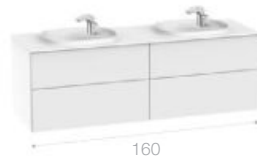

Product range

Unik (basin and base unit) for Fineceramic® basin

A | 100 | 80 | 60

Unik (basin and base unit) for Surfex® basin

Unik (basin and base unit) for left or right Surfex® basin

Base unit for over countertop basin

Base unit for left or right over countertop basin

Base unit for in countertop basin

Base unit for left or right in countertop basin

Column unit with interior mirror

Complete your bathroom

Over countertop basins

Beyond 58.5

In countertop basins

Beyond 58.5

Finish | Furniture

Glossy White
806

City Oak
402

Interior

Dark
Oak