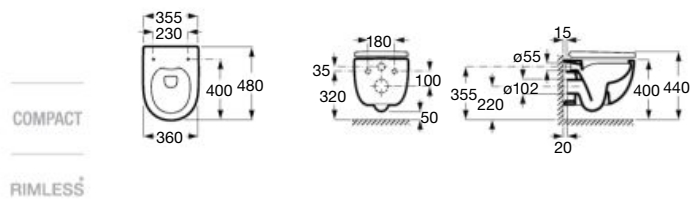

Compact wall-hung WC, Rimless

480 mm length

Wall-hung WC Rimless
Ref. A346244..0
White

SUPRALIT® seat and cover with soft-closing system, metal hinges, Easy Remove
Ref. A8012AC..B
White

SUPRALIT® seat and cover with metal hinges
Ref. A8012AB..B
White

SLIM seat and cover with soft-closing system
Ref. A8012B2..2
White