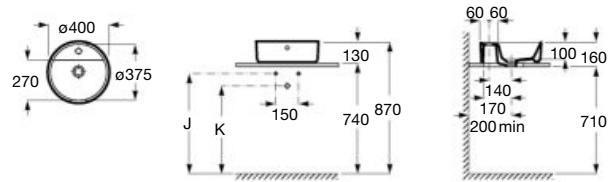

Over countertop basin

ø 400 mm
Over countertop basin
Ref. A3270MK..0
White