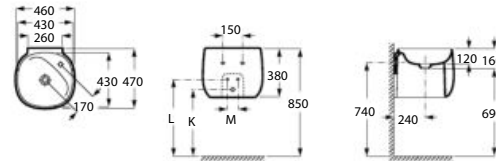

Trap	K	L	K L M			
Minimal	3	1	Totem	530	610	80
Minimal	1	5	Minimal	610	550	
Minimal			Bottle	610	550