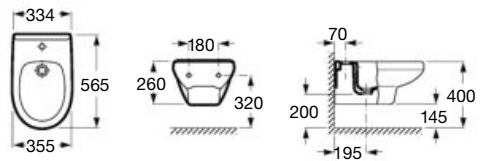

Colours (vitreous china)

White
00

e q . r vis a

3

56

2 0

4 0

95

Dimensions in mm.

Replace (..) in the product reference with the code of the chosen finish.