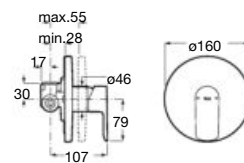

Built-in bath or shower mixer

Single-lever built-in bath or shower mixer
Ref. A5A226E..0