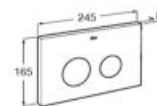

Operating plates for **Active One** installation systems

AC2 Dual

AC3 Dual

AC4 Dual

EA1 Dual*