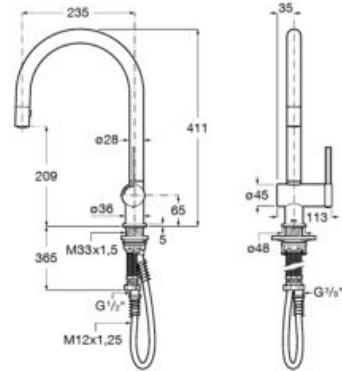

Ona*

Single-lever kitchen sink mixer

Single-lever kitchen sink mixer with retractable swivel spout "U", with aerator and flexible supply hoses. With 2 functions.

Chrome
Ref. A5A811FC00 934 RON

Matt black
Ref. A5A811FNB0 1 307 RON

Single-lever kitchen sink mixer

Single-lever kitchen sink mixer with swivel spout "U", with aerator and flexible supply hoses.

Chrome
Ref. A5A841FC00 779 RON

Matt black
Ref. A5A841FNB0 1 090 RON

Single-lever kitchen sink mixer

Single-lever kitchen sink mixer with retractable swivel spout "L", with aerator and flexible supply hoses. With 2 functions.

Chrome
Ref. A5A851FC00 832 RON

Matt black
Ref. A5A851FNB0 1 127 RON

Single-lever kitchen sink mixer

Single-lever kitchen sink mixer with swivel spout "L", with aerator and flexible supply hoses.

Chrome
Ref. A5A831FC00 727 RON

Matt black
Ref. A5A831FNB0 1 017 RON