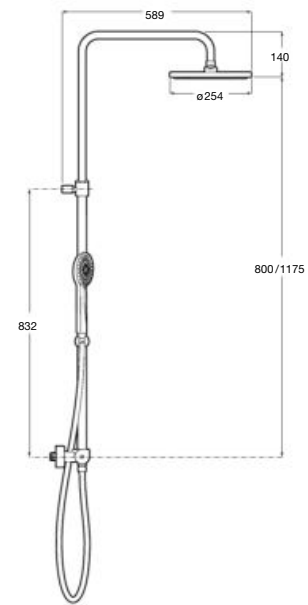

Even-T Round

Even-T Round thermostatic shower column

(N)

Thermostatic shower column with adjustable height from 800 to 1175 mm. The shower head 250 mm can be swivelled, flexible hose 1,75m PVC satin and swivel bracket. Hand shower $\varnothing$ 100 with 3 functions.

Chrome.

Ref. A5A9A2EC00

Finishes:

CO