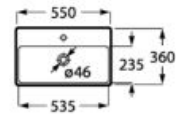

550 x 360 mm

Compact wall-hung basin FINECERAMIC®
Ref. A327683..0