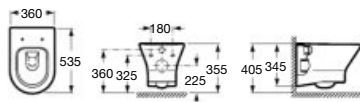

Wall-hung WC

COMPATIBLE

535 mm

Wall-hung WC
Ref. A346640000
White

Soft-closing seat and cover
Ref. A80164A004
White

SLIM, Soft-closing seat and cover
Ref. A801C4200U

Wall-hung WC with nozzle
Ref. A34664T000

Seat and cover
Ref. A801640004
White