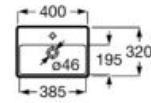

400 x 320 mm

Basin FINECERAMIC®
Ref. A32768D..0