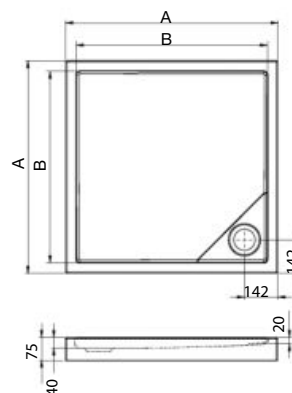

Dimensions Standard

Dimensions		White
900 x 900 x 75	Ref. A27T005000	
900 x 900 x 40	Ref. A276255000	
800 x 800 x 75	Ref. A27T004000	
800 x 800 x 40	Ref. A276253000	
Siphon ø 90	Ref. A27L027000	
Universal feet	Ref. A27M052000