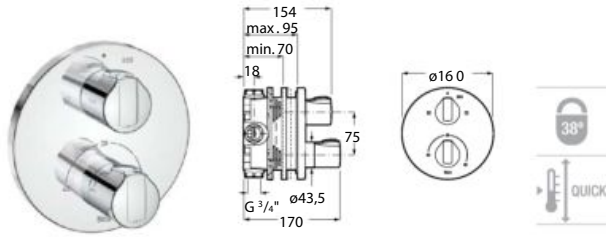

T-1000 Round

Built-in thermostatic bath-shower mixer

Built-in thermostatic bath-shower mixer
Chrome.
Ref. A5A0D09C00

Everlux
Ref. A5A0D09..0

To be completed with RocaBox Ref. A525869403