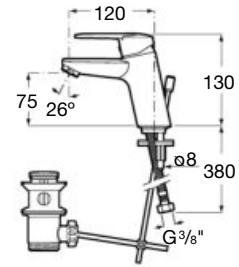

Single-lever built-in
shower mixer

Victoria PRO ▶
Single-lever basin mixer
with gerontological
handle

Single-lever wall-mounted
bath-shower mixer with
gerontological handle

Victoria / Ceramic cartridge

Basin mixer Victoria L