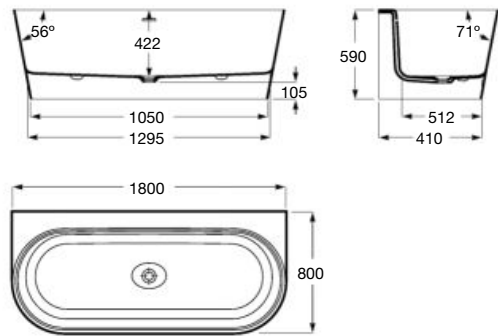

1800 x 800

Stonex® back to wall bath. Includes waste drain (ø 52 mm) and integrated overflow

	Massage	Capacity	White	Colour
Ref. A248665..0	Without massage	338 L	12 527 RON	14 406 RON

Option: Click-Clack waste in colour

Ref. A24L5810..*