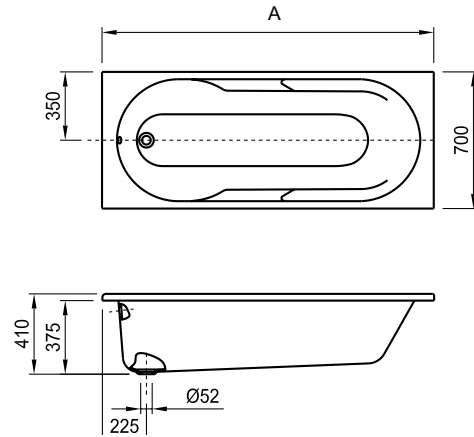

A
1700
1600
1500

Acrylic bath

Dimensions		Massage	Capacity	White
1700 x 700	Ref. A248405000	Without massage	178 L	
	Ref. A259923000	Front panel		
	Ref. A259926000	Side panel		
	Ref. A25F032000	Structure for bath		
1600 x 700	Ref. A248396000	Without massage	159 L	
	Ref. A259924000	Front panel		
	Ref. A259926000	Side panel		
	Ref. A25F033000	Structure for bath		
1500 x 700	Ref. A248397000	Without massage	124 L	
	Ref. A24F112000	Legs for bath		

Mounting with legs is recommended for built-in installation. To install the bath with panels it is recommended to use structure for better stability of the bath.