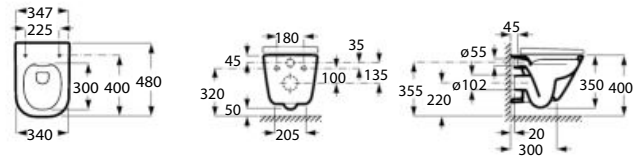

Compact wall-hung WC Square, Rimless

480 mm length
Wall-hung WC, Rimless
Ref. A34647A..0
White

SLIM seat and cover with soft-closing system
Ref. A801732..1
White

SUPRALIT® seat and cover with soft-closing system, metal hinges, Easy Remove
Ref. A801732..B
White

SUPRALIT® seat and cover with metal hinges, Easy Remove
Ref. A801730..B
White