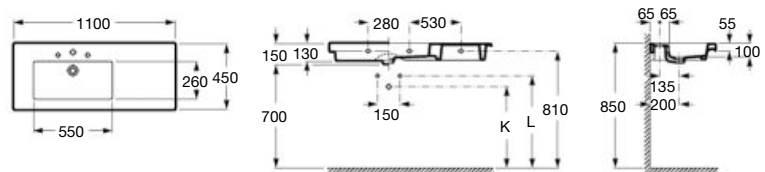

Prisma

1100 x 450 mm

Basin
with fixing kit
Ref. A327542000
White