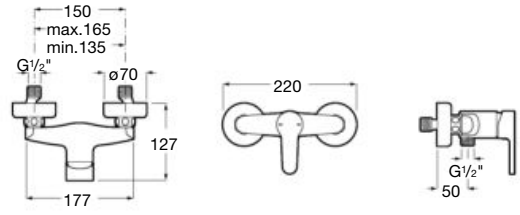

Wall-mounted shower mixer

Single-lever shower mixer.
Chrome.
Ref. A5A216AC0K