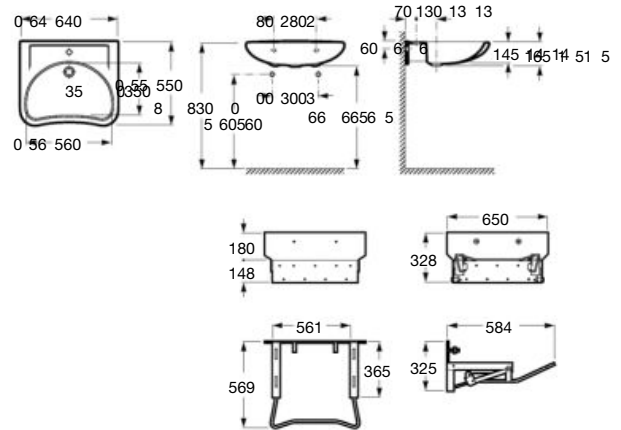

Access

Basin

640 x 550 mm
Basin with fixing kit
Ref. A327230000

Concealed waste fitting with built-in trap and overflow
Ref. A506403207

Support for basin
Ref. A816323000

Flexible trap for basin
Ref. A892814000*

Close-coupled WC

670 mm length
Close-coupled WC with fixing kit. Horizontal outlet. Height 480 mm
Ref. A342236000

Close-coupled WC with fixing kit. Vertical outlet. Height 430 mm
Ref. A342237000*

Dual flush 6/3L WC cistern with mechanism, side inlet
Ref. A341230000

Seat with open ring and cover with stainless steel hinges
Ref. A801230004

Ring with stainless steel hinges
Ref. A80123D004

Wall-hung WC

700 mm length
Wall-hung WC
Ref. A346237000

Seat with open ring and cover with stainless steel hinges
Ref. A801230004

Ring with stainless steel hinges
Ref. A80123D004