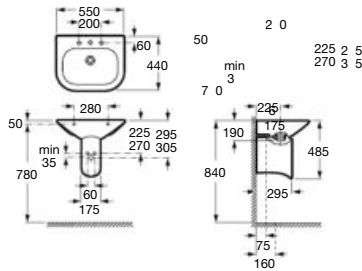

Basin for pedestal or semi pedestal

550 x 440 mm

Basin with fixing kit
Ref. A327642000
White

Pedestal
Ref. A337641000
White

Semi pedestal with fixing kit
Ref. A337642000
White