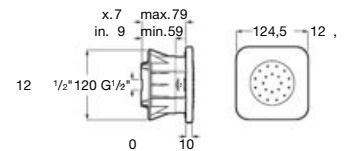

Adjustable built-in jet EasyClean. Chrome.
Ref. A5B3778C00

Dimensions in mm.

*Product on request

Replace (..) in the product reference with the code of the chosen finish.