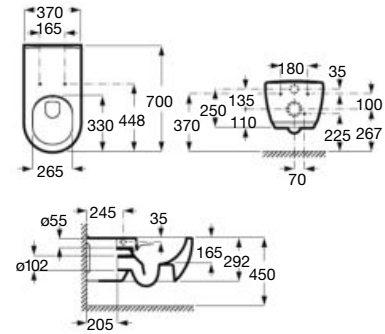

Wall-hung WC, Rimless

700 mm length
Wall-hung WC,
Rimless
Ref. A346236000

SLIM, Soft-closing
seat and cover
Ref. A801C4200U

RIMLESS

Meridian

Basin*

700 x 570 mm
Basin with fixing kit
Ref. A32724H000

Close-coupled WC*

750 mm length
Close-coupled WC dual
outlet with fixing kit
White
Ref. A34224H000

Dual flush 6/3L WC cistern
with mechanism, bottom inlet
White
Ref. A34124H000

6/3L

Seat and cover with
open ring and cover with
stainless steel hinges
White
Ref. A801230004

Ring with stainless
steel hinges
White
Ref. A80123D004