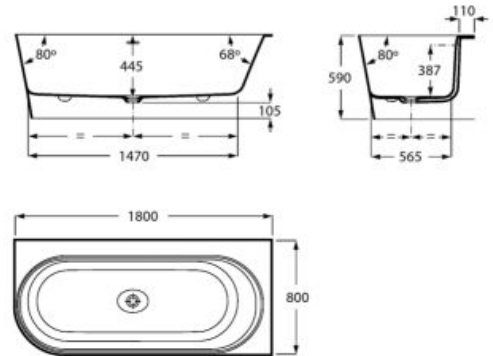

Raina*

STONEX®

1700 x 750

Stonex® corner bath, left. Includes waste drain (ø 52 mm) and integrated overflow

	Massage	Capacity	White	Colour
Ref. A248666..0	Without massage	274 L		

Option: Click-Clack waste in colour

Ref. A24L5810.. *

Raina*

STONEX®

1700 x 750

Stonex® corner bath, right. Includes waste drain (ø 52 mm) and integrated overflow

	Massage	Capacity	White	Colour
Ref. A248667..0	Without massage	274 L		

Option: Click-Clack waste in colour

Ref. A24L5810.. *

Dimensions in mm.

*Product on request

Replace (..) in the product reference with the code of the chosen finish.