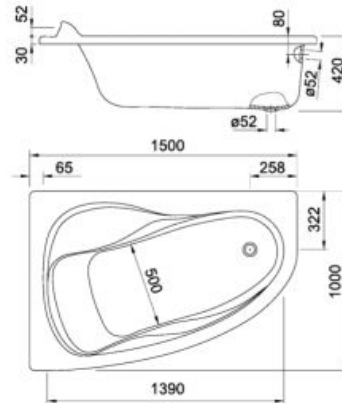

1500 x 1000
Acrylic bath

	Massage	Capacity	White
Ref. A248398000	Without massage	210 L	
Ref. A248401000	Panel optional		
Ref. A24F113000	Legs for bath		
Ref. A24L542000	Siphon ø 52