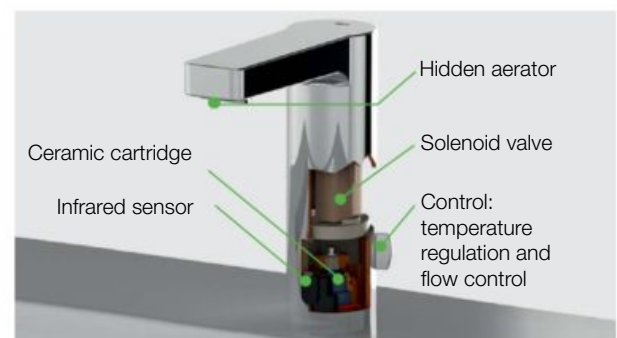

Electronic mixer