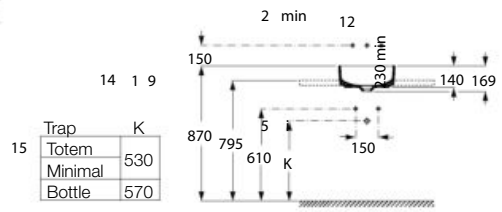

ø 370 mm
Basin FINECERAMIC®
Including universal waste with ceramic plug ø 72 mm.
Ref. A327523..0

FINE CERAMIC