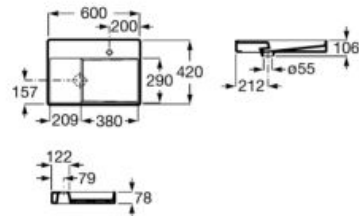

Inspira Round

00 62 63 64 65 66

500 x 370 mm
Basin FINECERAMIC®
Including universal waste with ceramic plug ø 72 mm.
Ref. A327520..0

ø 370 mm
Basin FINECERAMIC®
Including universal waste with ceramic plug ø 72 mm.
Ref. A327523..0

FINE CERAMIC

15 in 12

Tr p K
To em 5
inimal
otte 57

30 in

Horizon View

FINE CERAMIC

00 62 08

Over countertop basin with 1 taphole FINECERAMIC®
Ref. A327274..B

Horizon Geometric

FINE CERAMIC

00 62 08

600 x 420 mm
Over countertop basin with 1 taphole FINECERAMIC®
Ref. A327276..B