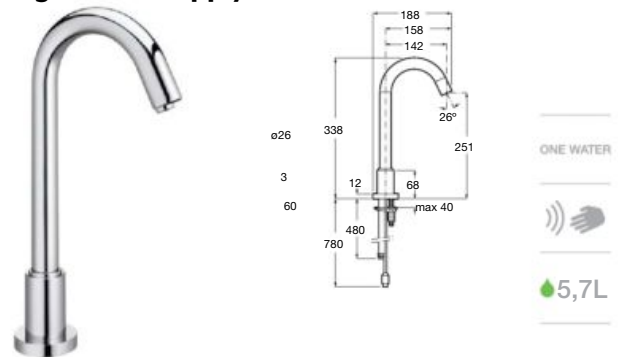

Powered by mains connection (230)⁽¹⁾.
Ref. A5A4343C00

High-neck electronic basin faucet Loft-E. Single water supply

High-neck electronic basin faucet (single water supply) with spout integrated sensor. Chromed.