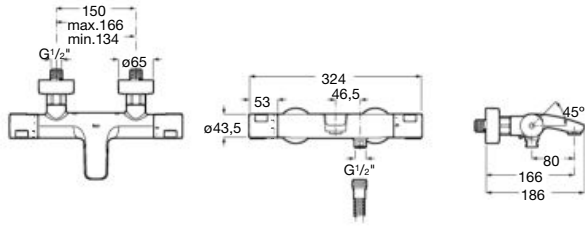

T-500

Wall-mounted thermostatic bath-shower mixer

Wall-mounted bath-shower mixer with diverter-flow regulator
Chrome.
Ref. A5A1E18C00

Matt Black
Ref. A5A1E18NB0