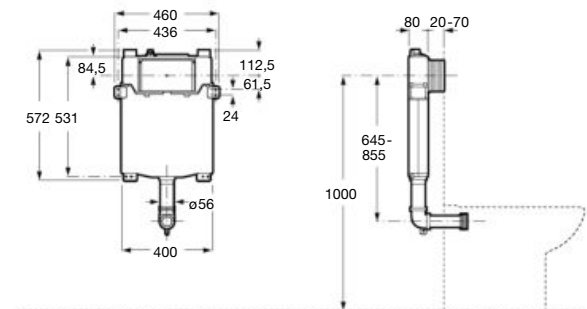

For floorstanding WC

Basic Tank One Compact

COMPACT

6/3L

4,5/3L

4/2L

Built-in structure with compact dual-flush cistern for floorstanding WC, minimum depth 80 mm. Upper hydraulic connection. **Ref. A890070200**