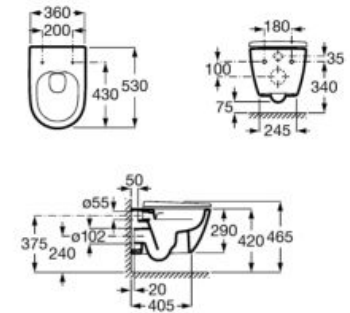

SUPRALIT® seat and cover, metal hinges

Ref. A801E10..1