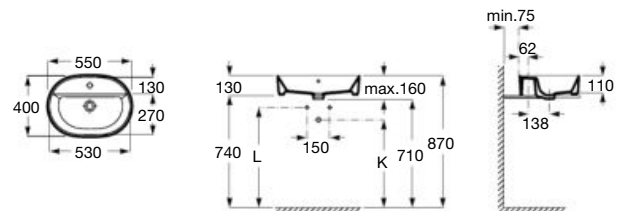

Over countertop basin

550 x 400 mm

Over countertop basin

Ref. A3270Y0..0

White