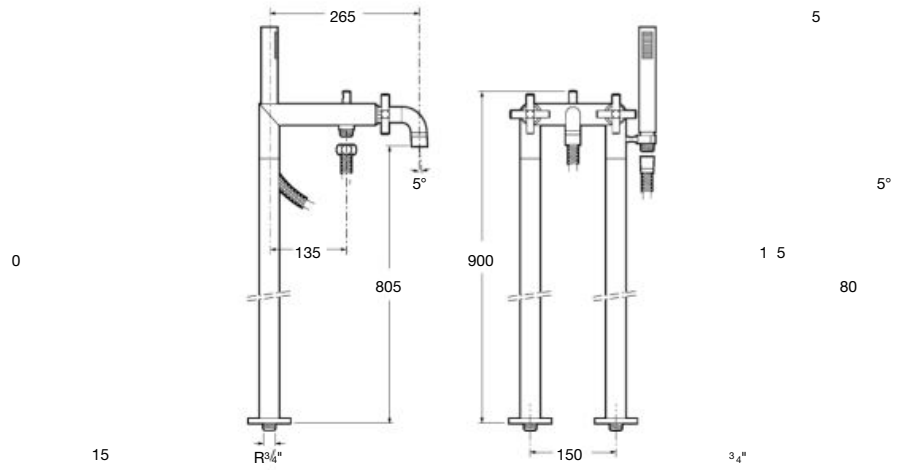

Loft

Floorstanding bath-shower mixer*

Floorstanding bath-shower mixer with automatic diverter, handshower, 1.75 m flexible hose, bracket and vertical supply columns. Chromed.

Ref. A5A2743C00