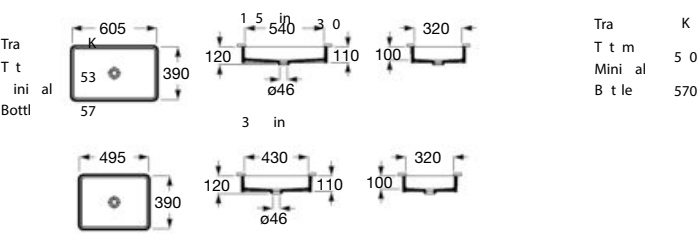

- 00
- 62
- 63
- 64
- 65
- 66

FINE CERAMIC

Built-in basins Inspira*

605 x 390 mm*
Basin with fixing kit
Ref. A327535..0

495 x 390 mm*
Basin with fixing kit
Ref. A327536..0

- 00
- 62
- 63
- 64
- 65
- 66

FINE CERAMIC