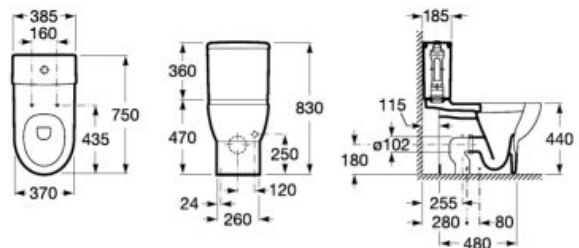

750 mm length
 Close-coupled WC dual
 outlet with fixing kit
 White
 Ref. A34224H000

Dual flush 6/3L WC cistern
 with mechanism, bottom inlet
 White
 Ref. A34124H000

6/3L

Seat and cover with
 open ring and cover with
 stainless steel hinges
 White
 Ref. A801230004