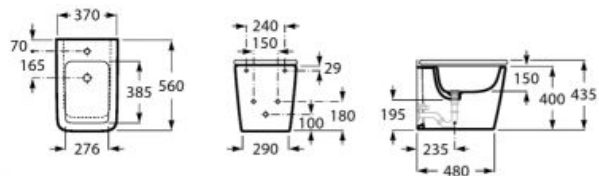

SUPRALIT® cover with soft-closing system, metal hinges, Easy Remove
Ref. A806532..B