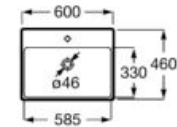

600 x 460 mm

Wall-hung basin FINECERAMIC®
Ref. A327686..0