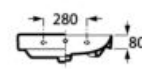

450 x 360 mm

Basin FINECERAMIC®
Ref. A327682..0