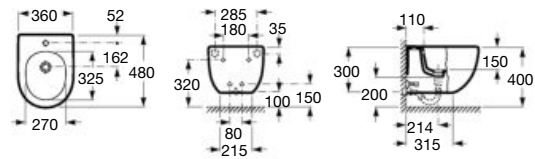

Colours (vitreous china)

White
00