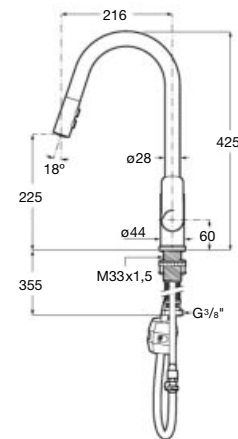

Cala

Single-lever kitchen sink mixer

Single-lever kitchen sink mixer with U spout fixed, aerator and flexible supply hoses.

Chromed.
Ref. A5A846EC00 **C0**
537 RON

Matt black
Ref. A5A846ENB0 **NB**
760 RON

10
5
44
G^{3/8}"

Single-lever kitchen sink mixer

Single-lever kitchen sink mixer with L spout fixed, aerator and flexible supply hoses.

Chromed.
Ref. A5A836EC00 **C0**
566 RON

Matt black
Ref. A5A836ENB0 **NB**
797 RON

10
5
4
G^{3/8}"

Single-lever kitchen sink mixer

Single-lever kitchen sink mixer pull-down with aerator and flexible supply hoses.

Chromed.
Ref. A5A816EC00 **C0**
736 RON

Matt black
Ref. A5A816ENB0 **NB**
1 038 RON

1 3
0 5
0 4
G^{3/8}"

Single-lever kitchen sink mixer

Single-lever kitchen sink mixer pull-out with aerator and flexible supply hoses.

Chromed.
Ref. A5A856EC00 **C0**
736 RON

Matt black
Ref. A5A856ENB0 **NB**
1 038 RON

1 3
0 5
0 4
G^{3/8}"