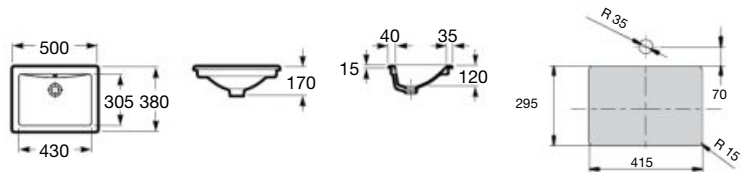

Diverta

500 x 380 mm
Drop-in or built-in basin
with fixing kit
Ref. A327114000
White