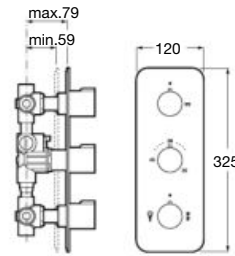

Built-in thermostatic mixer with 4-way diverter

Wall-mounted thermostatic mixer, 3-way diverter.
In stainless steel
Ref. A5A2778C00

max. 9
min. 59
1 12 ,
12 ,
G 1/2"

Wall-mounted thermostatic mixer, 4-way diverter.
In stainless steel
Ref. A5A2878C00

max. 79
min. 59
120
325
2 42
6 10
2
2
G 1/2" 20
55