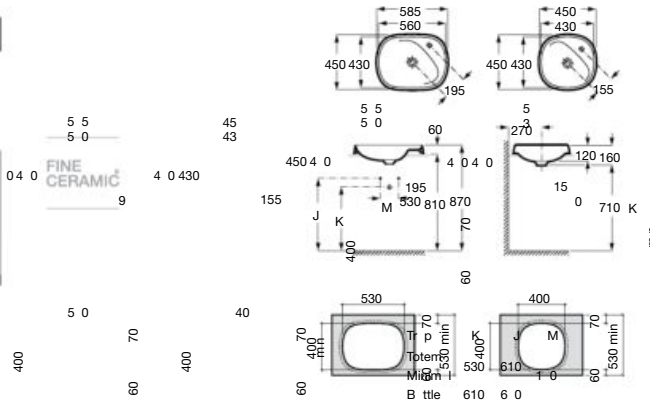

Drop-in basin

00 62 63 64 65 66

585 x 450 mm
Basin FINECERAMIC®
Includes universal waste with ceramic plug ø72 mm.
Ref. A3270B6..0

450 x 450 mm
Basin FINECERAMIC®
Includes universal waste with ceramic plug ø72 mm.
Ref. A3270B7..0

	K	L	M
Totem	530	610	150
Minimal	610	640	
Bottle