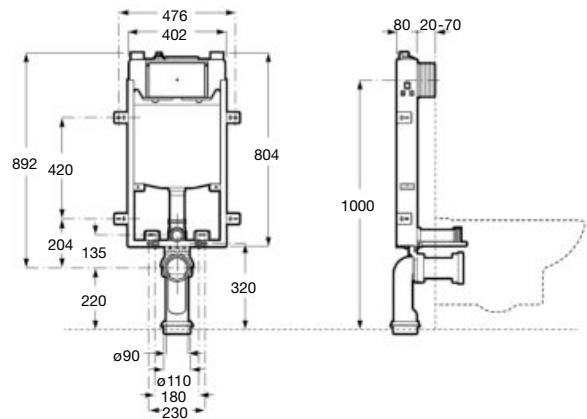

For wall-hung WC

Basic One WC Compact

COMPACT

6/3L

4,5/3L

4/2L

Built-in structure with compact dual-flush cistern for wall-hung WC, minimum depth of 90 mm. Elbow $\varnothing$ 90/ $\varnothing$ 110. Axial distance of 180 and 230 mm. Upper and side hydraulic connection. **Ref. A890070120**