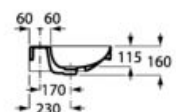

550 x 460 mm

Wall-hung basin FINECERAMIC®
Ref. A327685..0