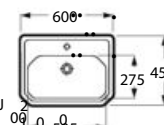

Carmen

wall-hung basin or for pedestal

800 x 500 mm

Basin with fixing kit
Ref. A3270A0000
White

650 x 480 mm

Basin with fixing kit
Ref. A3270A1000
White

Pedestal
Ref. A3370A0000
White

Drop-in basin

600 x 450 mm

Basin with fixing kit.
With taphole
Ref. A3270A5000
White

Close-coupled WC Rimless

670 mm length

Close-coupled WC Rimless with dual outlet, with elbow and fixing kit
Ref. A3420A7000
White

Cistern with dual-flush mechanism 4,5/3 litres
Ref. A3410A1000
White

SUPRALIT® seat and cover with soft-closing system, metal hinges
Ref. A801B5200B
White

COMPATIBLE
2,5/4,5
4,5/3L

Dimensions in mm.