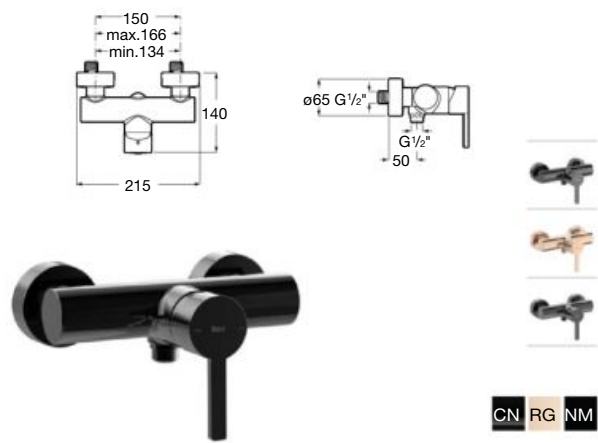

Wall-mounted shower mixer *

Single-lever shower mixer
Everlux.
Ref. A5A2196..0

CN RG NM