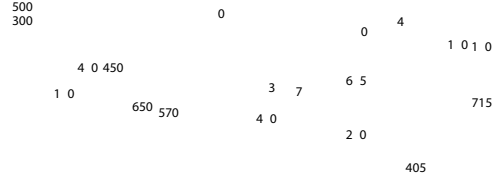

Beyond*

Totem basin

FINE CERAMIC

- 00
- 62
- 63
- 64
- 65
- 66

500 x 450 x 880 mm

Basin FINECERAMIC® with fixing kit. Includes universal waste with ceramic plug ø72 mm. Ref. A3270B0..0

Wall-hung basins with integrated semi-pedestal

FINE CERAMIC

- 00
- 62
- 63
- 64
- 65
- 66

460 x 470 x 380 mm

Basin FINECERAMIC®. Includes universal waste with ceramic plug ø72 mm. Ref. A3270B1..0

Trap	K	L	K L M			
Minimal	3	1	Totem	530	610	80
Minimal	1	5	Minimal	610	550	
Minimal			Bottle	610	550	

Over countertop basin

- 00
- 62
- 63
- 64
- 65
- 66

585 x 455 x 150 mm

Basin FINECERAMIC®. Includes universal waste with ceramic plug ø72 mm. Ref. A3270B8..0

455 x 455 x 150 mm

Basin FINECERAMIC®. Includes universal waste with ceramic plug ø72 mm. Ref. A3270B9..0

	K	L	M
Totem	530	610	150
Minimal	610	550	
Bottle	610	550	

Dimensions in mm.

*Product on request

Replace (..) in the product reference with the code of the chosen finish.