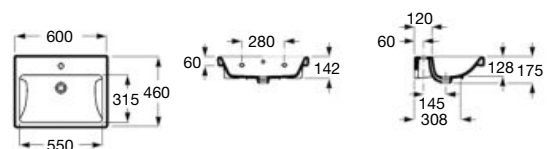

The Gap

Wall-hung basin, double

1400 x 460 mm

Double bowl wall-hung basin with fixing kit

Ref. A3270MU..0

White

TR	P	K
T	AP	TEM
T	TE	I L
MINI	AL	TTLE
B	TT	E

Trap	K	L
Totem	530	610
Minimal		640
Bottle	570	

Wall-hung basin

1000 x 460 mm

Wall-hung or vanity basin with fixing kit

Ref. A3270MA..0

White

Wall-hung basin

800 x 460 mm

Wall-hung or vanity basin with fixing kit

Ref. A3270M0..0

White

Wall-hung basin

600 x 460 mm

Wall-hung or vanity basin with fixing kit

Ref. A3270M1..0

White