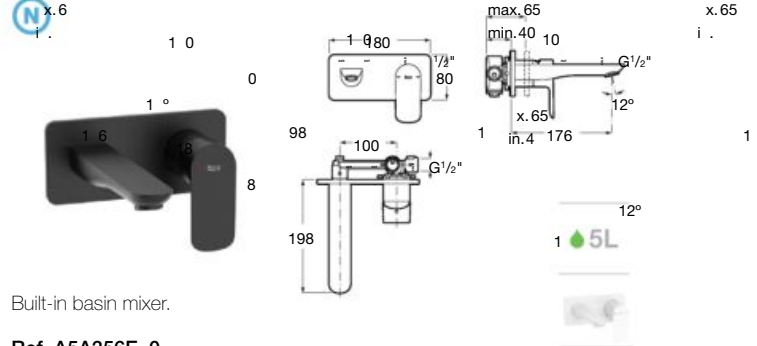

To be completed with Universal built-in body.
Chrome
Ref. A525220603

Built in basin mixer

Built-in basin mixer.
Ref. A5A356E..0

To be completed with Universal built-in body.
Ref. A5252206..

Bidet mixer

Single-lever bidet mixer with aerator,
pop-up waste and flexible supply hoses.
Chrome
Ref. A5A606EC00