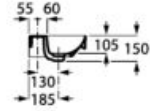

450 x 360 mm

Compact wall-hung basin FINECERAMIC®
Ref. A327682..0