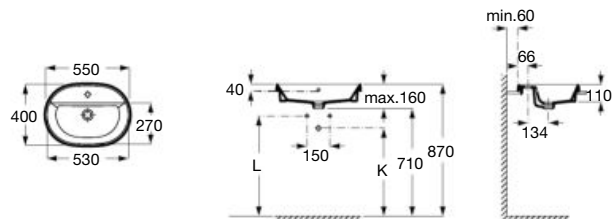

Drop-in basin

550 x 400 mm

Drop-in basin
Ref. A3270Y6..0
White

	K (Trap)	L
Totem/Minimal	530	610
Bottle	610	640