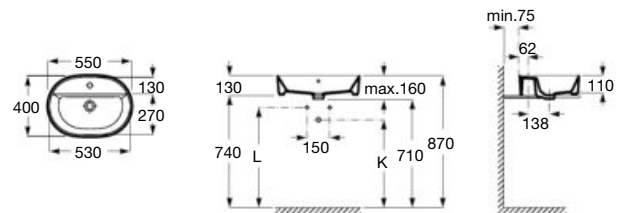

The Gap

550 x 400 mm
Over countertop basin
Ref. A3270Y0..0
White