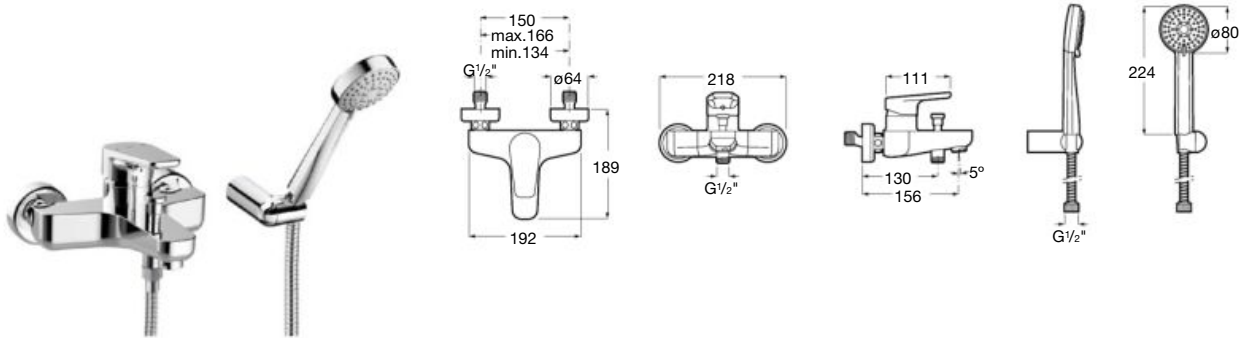

Box for built-in basin mixer

Ref. A525891203

Bidet mixer

Single-lever bidet mixer with aerator, pop-up waste and flexible supply hoses.
Chrome.
Ref. A5A611BC0K

Wall-mounted bath-shower mixer

Single-lever bath-shower mixer with automatic diverter, handshower, 1.70 m flexible hose and swivel shower bracket.
Chrome.