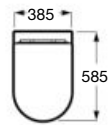

SUPRA
GLAZE®

ROCA
RIMLESS®
VORTEX