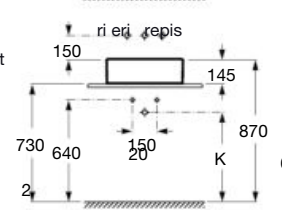

I (ri nja ur l

5 To em/Mini li ta
6 Bot ll

K	Trap
530	Totem / minimal
640	Bottle

Bol

60 min

ri eri epis

ø 420 mm

Over countertop basin