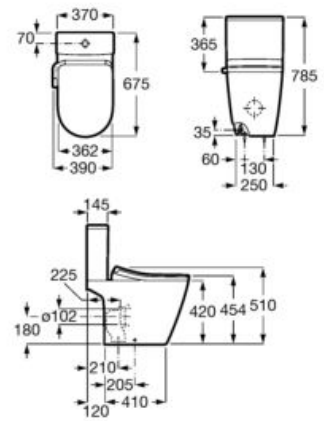

In-Wash® Ona, back to wall single floorstanding with heated seat and cover * ⁽¹⁾

(N)

530 mm length

Back to wall single floorstanding smart toilet with dual outlet. Roca Rimless®, seat and cover with washing and drying function included. Heated seat with adjustable temperature. Supraglaze® coating. Needs power supply. Basic Tank One Compact installation system (A890070200) recommended.

Ref. A80315GS01