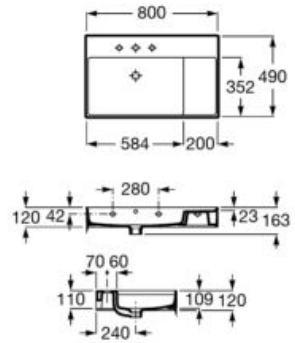

FINE
CERAMIC

00 62 63 64 65 66

600 x 490 mm

Basin FINECERAMIC®
with fixing kit
Ref. A32752C..0