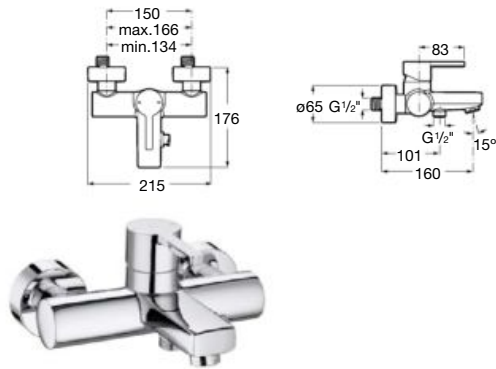

Dimensions in mm.

*Product on request

Replace (.) in the product reference with the code of the chosen finish.

⁽¹⁾Finish CN on stock, finish RG and NM on request

Wall-mounted bath-shower mixer

Single-lever bath-shower mixer
Chrome.
Ref. A5A0296C00