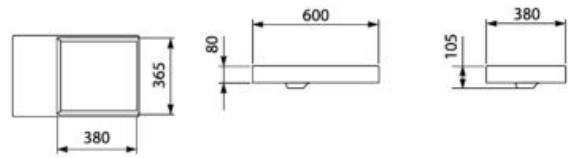

Horizon Geometric

FINE CERAMIC

00 62 08

600 x 420 mm
 Over countertop basin with 1 taphole FINECERAMIC®
Ref. A327276..B

Horizon Dash

FINE CERAMIC

600 x 420 mm

Over countertop basin FINECERAMIC®
Ref. A327279..B