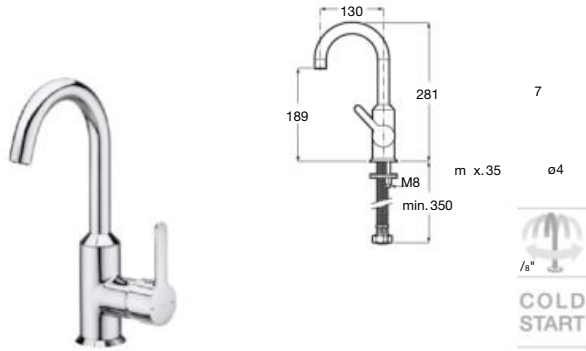

Carelia

Single-lever kitchen sink mixer