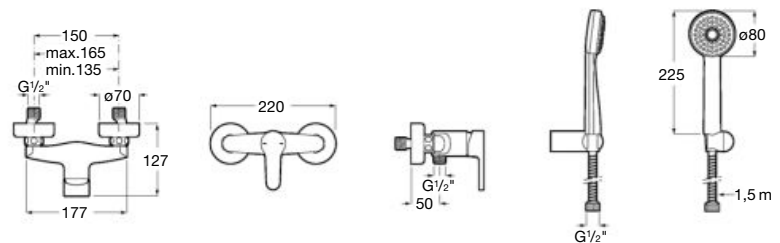

Ref. A5A0A6AC0K

Wall-mounted bath-shower mixer

Single-lever bath shower mixer with
automatic diverter.
Chrome.

Ref. A5A0D6AC0K

Wall-mounted shower mixer

Single-lever shower mixer with handshower,
1.50 m flexible hose and swivel shower bracket.
Chrome.