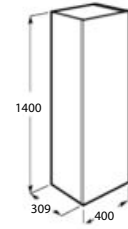

Column

402 806

1400 mm*

Ref. A857237806 (glossy white)

Ref. A857237402 (textured city oak)

Colour (basin)

White
00

Finishes (furniture)

Glossy White
806

Textured City Oak
402