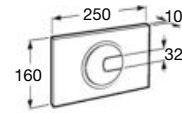

PL4.A

Plate PL4.A Dual
Operating plate
Chrome
Ref. A890198001

2

60