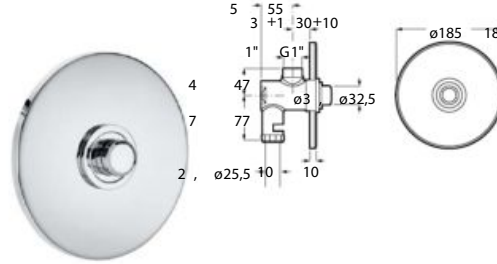

Flush valves* / for WC

Aqualine Basic

Aqualine

6L

6L Aqualine WC flush valve
Ref. A5A9677C00

Curved discharge pipe*