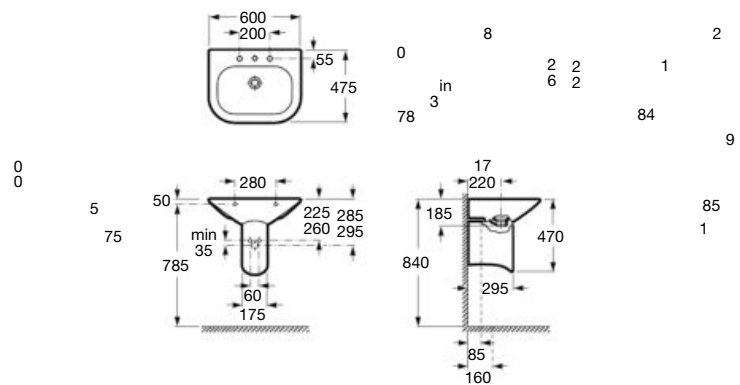

Nexo

600 x 475 mm

Basin with fixing kit
Ref. A327641000
White

Pedestal
Ref. A337641000
White

Semi-pedestal with fixing kit
Ref. A337642000
White