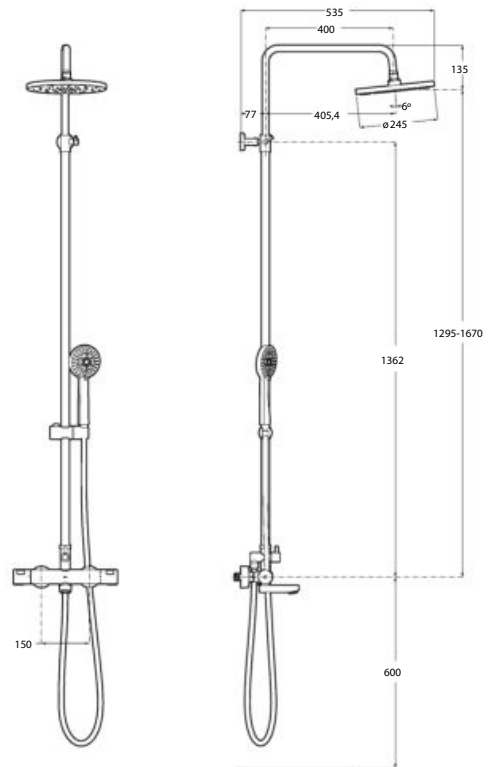

Hand shower ø100 with 3 functions.

Chrome.

Ref. A5A2J18C00

Finishes:

CO

Dimensions in mm.

*Product on request

(1) Till end of stock