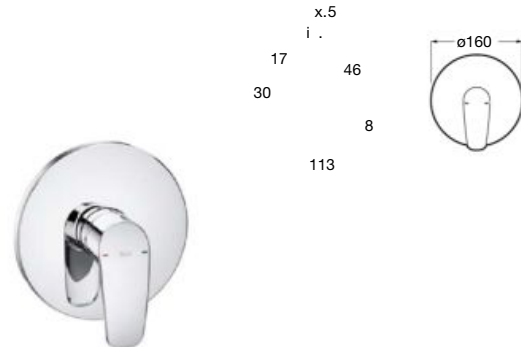

Built-in bath or shower mixer

Single lever built-in bath or shower mixer.
Chrome.
Ref. A5A2298C00