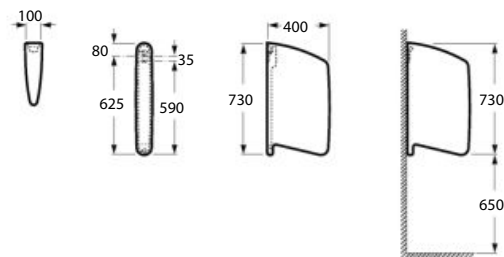

Dividers

Wing*