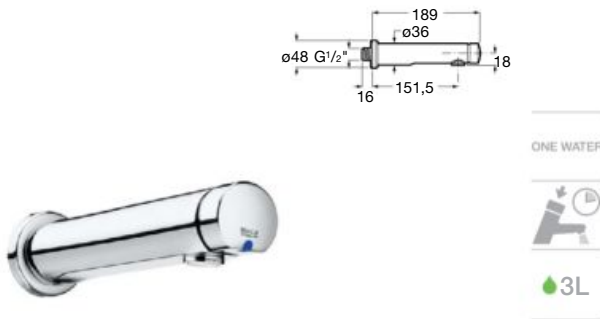

Built-in long spout basin faucet*

Built-in long spout basin faucet with aerator. Chromed.
Ref. A5A7979C00