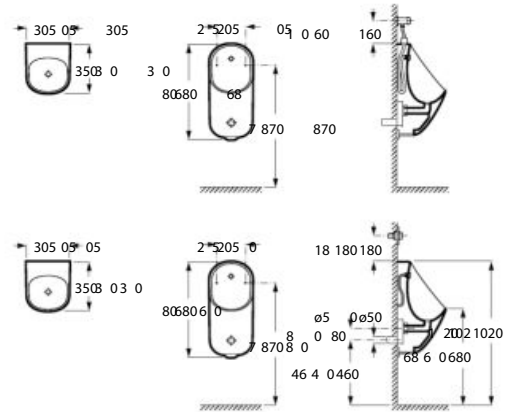

Proton

RIMLESS

Compatible with Fluent fluxors, they are ordered separately:
Ref. A5A9C24C00
or
Ref. A5A9A24C00

Compatible with Fluent fluxors, they are ordered separately:
Ref. A5A9B24C00
or
Ref. A5A9D24C00