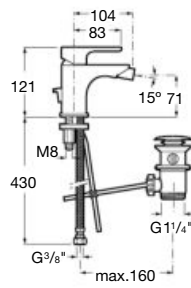

To be completed with built-in universal body
Ref. A525220603

Dimensions
in mm.

Bidet mixer

Single-lever bidet mixer with XL handle, swivel aerator, pop-up waste and flexible supply hoses.

Chrome.
Ref. A5A6A09C00