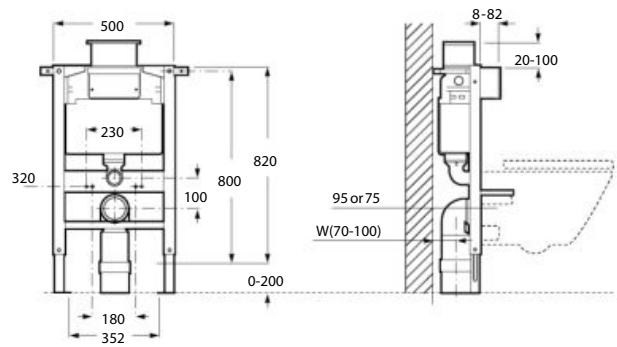

For wall-hung WC

Duplo WC L under window

- 6/3L
- 4,5/3L

Concealed structure for toilet with dual flush cistern. Allows front or top activation. Draining elbow $\varnothing 90/110$
Ref. A890121010