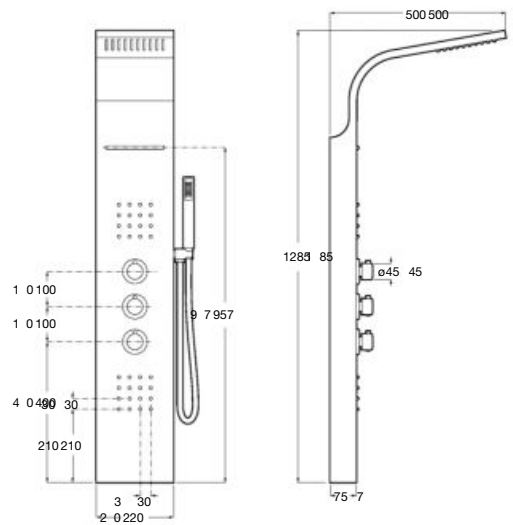

Shelf. For installation on a Essential or Evolution hydromassage shower column.
Ref. A5B4863TP0*