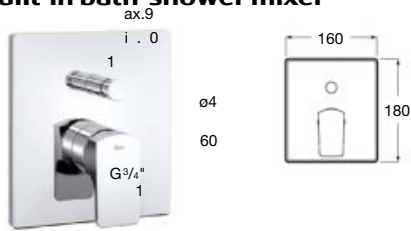

Built-in bath-shower mixer

Single-lever built-in bath-shower with automatic diverter.

Chrome.

To be completed with RocaBox ref. A525869403

Ref. A5A0B01C00