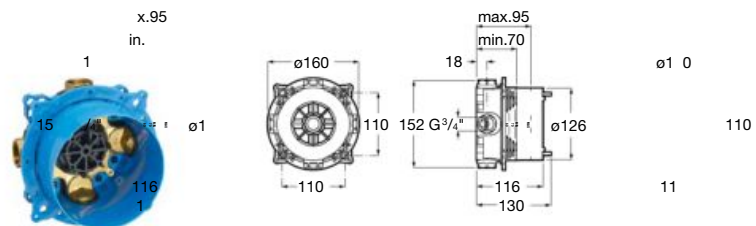

RocaBox

RocaBox Universal.
Ref. A525869403