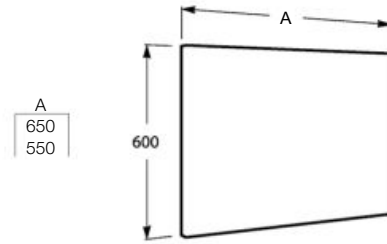

Mirror

Does not include lighting

A
650
550

0
f. 1 30 6 f. m 30

650 mm
Ref. A812307406
White

550 mm
Ref. A812306406
White

Optional:

Set of 2 legs 300 mm
Ref. A816817339

f. 1 07 1

Set of 2 legs 110 mm
Ref. A816818339

Finishes (furniture)

Glossy white
806

lb l cuit
6

S j r i chis
1

Dimensions
in mm.

ime siuni i

S a i l u i XX din nu rul de ref r i n t
l prod sului cu c dul de c l r l s.

r t u r i l u i clud T
ce t r t u i l e i l c i