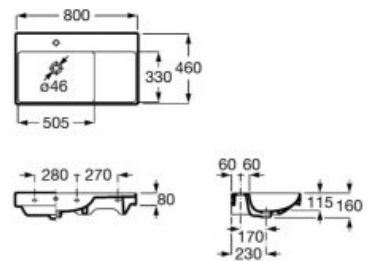

800 x 460 mm
Wall-hung basin FINECERAMIC®
Sink on left hand
Ref. A327689..0