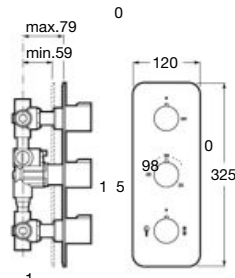

Built-in thermostatic mixer with 5-way diverter

Wall-mounted thermostatic mixer, 5-way diverter.
In stainless steel
Ref. A5A2978C00

G 1/2" 42