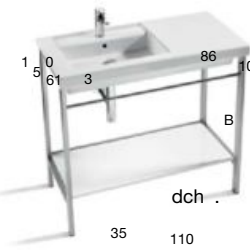

322 White/Ash side panel
806 Glossy White

Structure*

Stainless steel structure with towel rail and shelf, without washbasin

1200 mm (2 bowls)
Ref. A856750001

800 mm
Ref. A856747001

1100 mm
Ref. A856749001

600 mm
Ref. A856746001