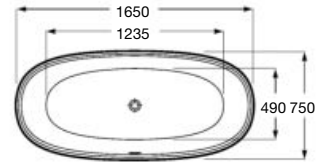

1650 x 750

Stonex® bath. Includes waste drain (ø 52 mm) and integrated overflow

	Massage	Capacity	White	Colour*
Ref. A248470..0	Without massage	240 L		

Option: Click-Clack waste in colour

Ref. A24L5810..*