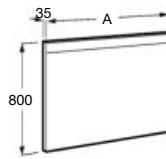

A
1300
1100
900