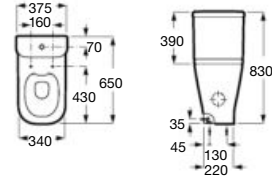

Ring with stainless
 steel hinges
 White
 Ref. A80123D004

The Gap

Comfort height close-coupled WC Square

COMFORT

BTW

RIMLESS

COMPATIBLE

4,5/3L