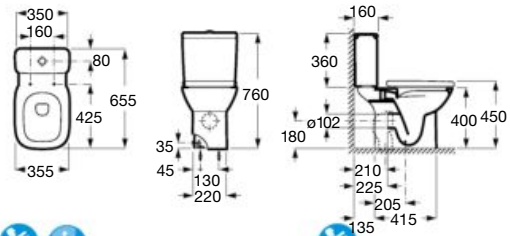

Close-coupled WC, Square, Rimless

655 mm length

Close-coupled WC
Rimless, dual outlet
Ref. A34299L..0
White

Dual flush 4,5/3L WC
cistern with side inlet
Ref. A341990..0
White

Dual flush 4,5/3L WC
cistern with bottom inlet
Ref. A341991..0
White

SUPRALIT® seat and cover with
soft-closing system, metal hinges
Easy Remove
Ref. A8019D2..B
White

SLIM seat and cover with
soft-closing system
Ref. A8019D2..5
White