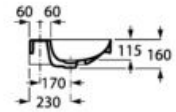

650 x 460 mm

Wall-hung basin FINECERAMIC®
Ref. A327687..0