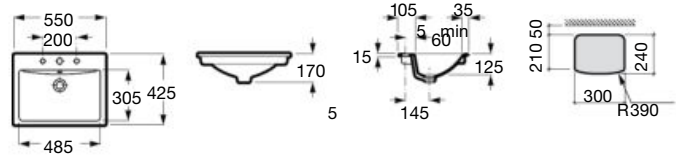

Diverta

550 x 425 mm
Drop-in basin
Ref. A327116000
White

0 30 0 17 1

3

12