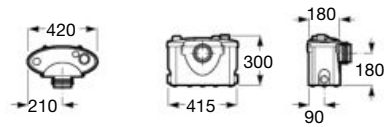

Baby toilets

Happening Baby*

BTW

415 mm length
310 mm height

Baby WC pan dual outlet for built-in or high-level cistern or fluxor, BTW, fixing kit, elbow for vertical waste
Ref. A347115000
White

Seat for Happening baby WC pan
Ref. A801116004
White

Ref. A801116714
Yellow

Baby*

FLAT BOWL

385 mm length.
350 mm height.

Baby WC pan for built-in or high-level cistern or fluxor

Horizontal outlet
Ref. A344PB7000

Vertical outlet
Ref. A344PB8000

95
30
5
0
Ref. A801PB6004
3 85 00 0
3 11

D-Trit*

VC MACERATOR
Ref. A869000000

High-level cistern

Universal*

6/3L

High/semi high plastic cistern, 6/3L
Ref. A890200000