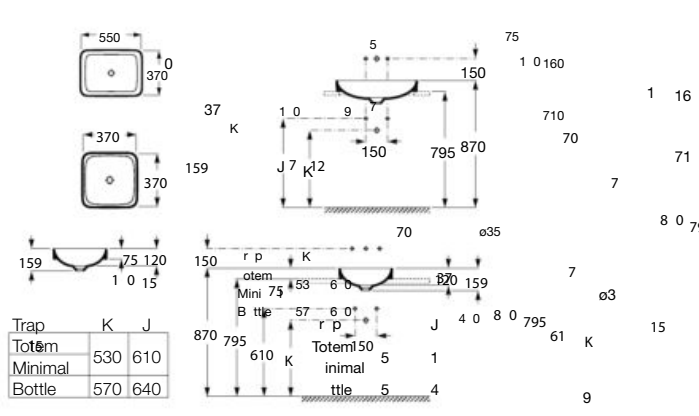

Drop-in basins Inspira Square

- 00
- 62
- 63
- 64
- 65
- 66

FINE CERAMIC

Drop-in basins Inspira Soft

- 00
- 62
- 63
- 64
- 65
- 66

FINE CERAMIC

Drop-in basins Inspira Round

- 00
- 62
- 63
- 64
- 65
- 66

FINE CERAMIC

Built-in basins Inspira*

- 00
- 62
- 63
- 64
- 65
- 66

FINE CERAMIC

Dimensions in mm.

*Product on request

Replace (..) in the product reference with the code of the chosen finish.

(1) (1) Colour Beige 65 on stock, rest of colours on request
(2) Colour White Matt 62 on stock, rest of colours on request