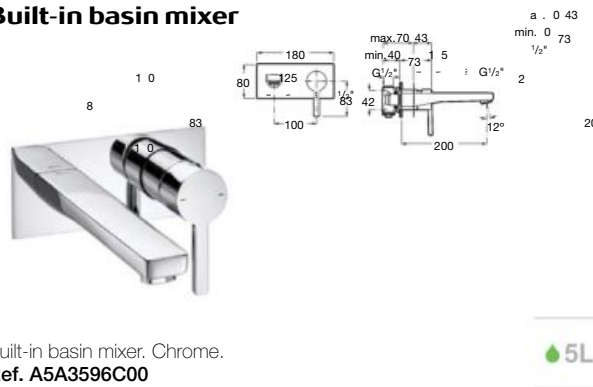

Built-in basin mixer

Built-in basin mixer. Chrome.
Ref. A5A3596C00

To be completed with universal built-in body
Ref. A525220603