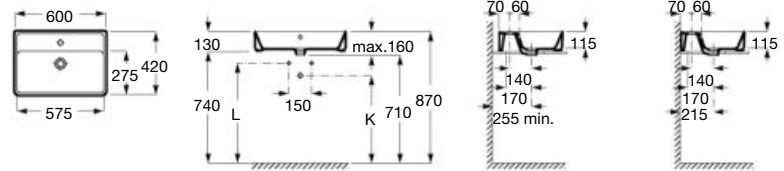

The Gap

Over countertop basin

600 x 420 mm

Over countertop basin

Ref. A3270MN..0

White