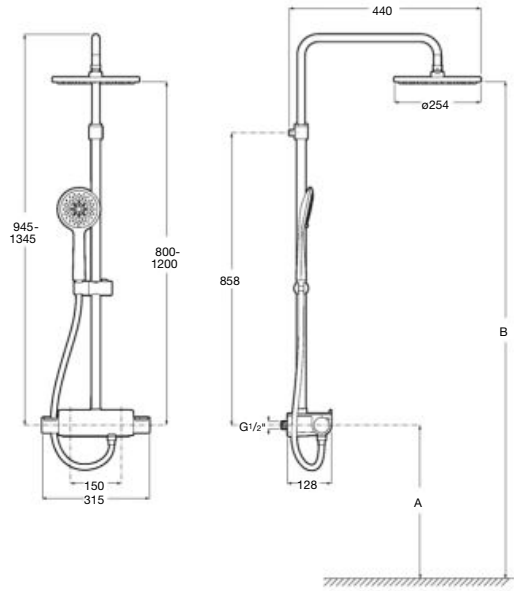

Dimensions in mm.

Deck-T Round* / Deck-T Square*

Deck-T Round thermostatic shower column with shelf

Thermostatic shower column with shelf with adjustable height from 800 to 1200 mm. The shower head can be swivelled, Sensum Round ø 130 mm hand shower with 4 functions, flexible hose 1,75m PVC satin and swivel bracket. Chrome.
Ref. A5A9788C00