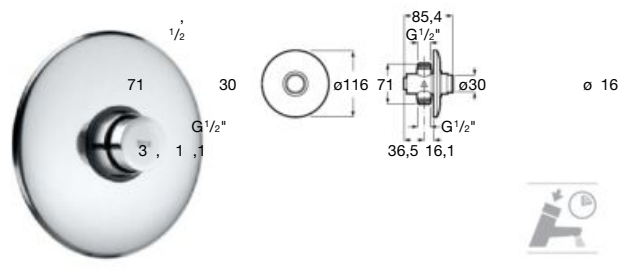

Urinal faucet

Urinal faucet. Built-in shut-off cock. G1/2".
Chromed.
Ref. A5A9077C00