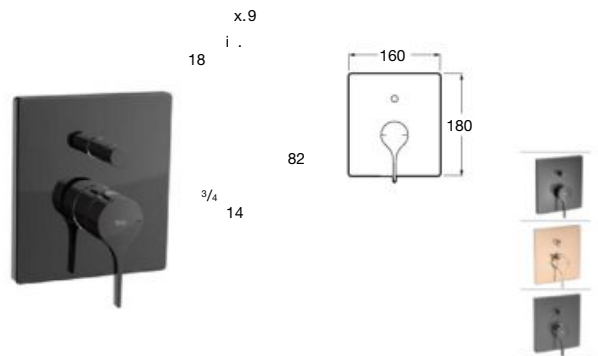

Single-lever built-in bath-shower mixer with an automatic diverter. Everlux.
To be completed with RocaBox ref. A525869403
Ref. A5A0B3A..0 ⁽¹⁾

Dimensions in mm.

*Product on request

Replace (..) in the product reference with the code of the chosen finish.

⁽¹⁾ Finish CN on stock, finish RG and NM on request