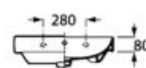

550 x 460 mm

Basin FINECERAMIC®

Ref. A327685..0