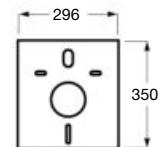

For urinal

Duplo Universal urinal

Accessibility and comfort

Duplo Handicapped*

Silent in wall