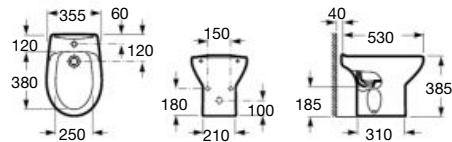

Floorstanding WC

V 540 mm. H 485 mm. length

FS WC vertical outlet with fixing kit
Ref. A344398..0 A
White

FS WC horizontal outlet with fixing kit
Ref. A344397..0 B
White

Seat and cover, Duroplast, metal hinges
Ref. A801390..5
White

SUPRALIT® seat and cover with soft-closing system, metal hinges Easy Remove
Ref. A801B62..B
White

SLIM seat and cover with soft-closing system
Ref. A801392..1
White

Bidet

530 mm length

Bidet with fixing kit
Ref. A355394..0
White

Cover with stainless steel hinges
Ref. A806390..4
White

s . ca álogo

Wall-hung bidet

565 mm length

Bidet without cover
Ref. A355305..S
White

Colours (vitreous china)

White
00

e q . r vis a

3

56

2 0

4 0

95

Dimensions in mm.

Replace (..) in the product reference with the code of the chosen finish.