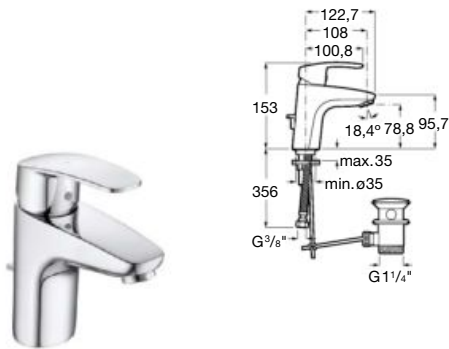

Monodin-N / Ceramic cartridge

Basin mixer

Single-lever basin mixer. With aerator, pop-up waste and flexible supply hoses.
Cold Start. Chrome.
Ref. A5A3098C00