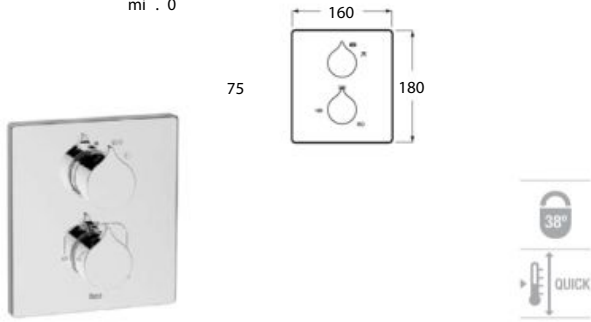

Built-in thermostatic bath or shower mixer*

ma . 5
mi . 0

Built-in thermostatic bath or shower mixer.
Chromed.
Ref. A5A2C3AC00

To be completed with RocaBox Ref. A525869403