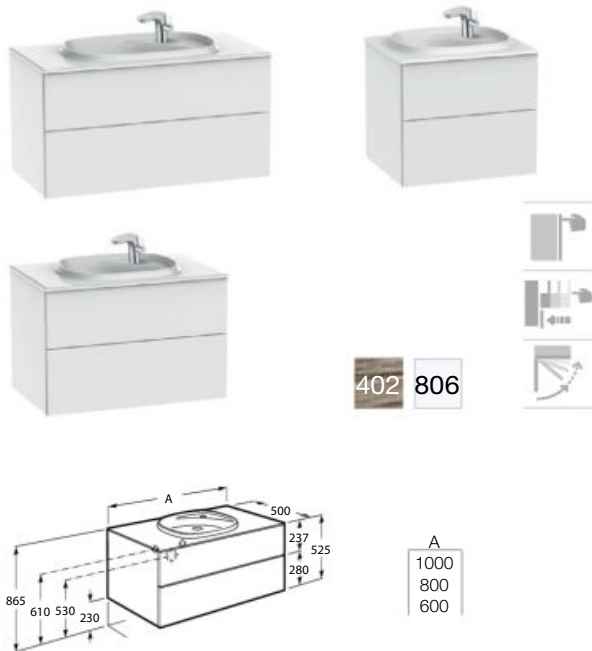

Unik

Includes base unit and basin. The basin is always supplied in white finish.

2 drawers and porcelain washbasin

1000 mm*

Ref. A851358806 (glossy white)
Ref. A851358402 (textured city oak)

Base Unit	Washbasin
A857146XXX	A3270BA000

800 mm*

Ref. A851357806 (glossy white)
Ref. A851357402 (textured oak city)

Base Unit	Washbasin
A857145XXX	A3270BB000

600 mm*

Ref. A851356806 (glossy white)
Ref. A851356402 (textured city oak)

Base Unit	Washbasin
A857144XXX	A3270BC000