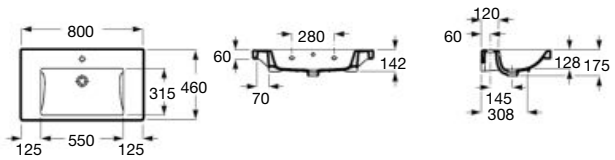

The Gap

800 x 460 mm

Wall-hung or vanity basin with fixing kit
Ref. A3270M0..0
White