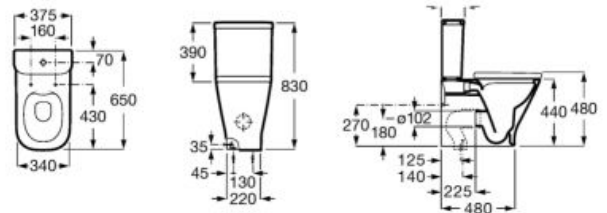

SUPRALIT® seat and
cover with metal hinges,
Easy Remove
Ref. A801D10..1
White

SLIM seat and cover
with soft-closing
system
Ref. A801D12..3
White

Comfort height close-coupled WC Square

650 mm length

Close-coupled WC, back to wall,
Rimless with dual outlet, height 440 mm
Ref. A3421AC000
White