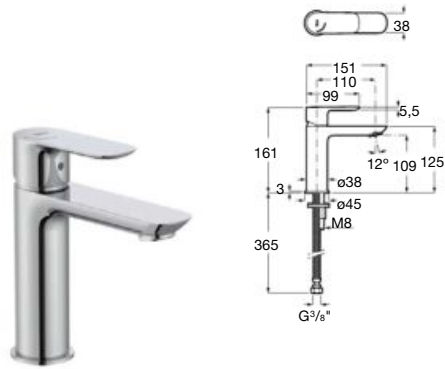

Basin mixer

5L
COLD
START

Single-lever basin mixer smooth body with aerator and flexible supply hoses. Cold start. Chrome
Ref. A5A326EC00