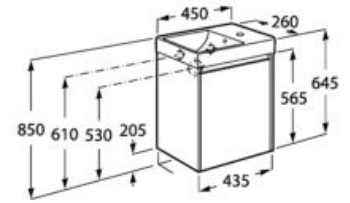

Unik Compact *

Includes base unit with 1 door and a basin Fineceramic®. The basin is always supplied in white finish.

1. 450 mm
   Ref. A851678509 (matt white)
   Ref. A851678510 (grey sand)
   Ref. A851678511 (dark elm)
   Ref. A851678512 (light oak)
   Ref. A851678513 (matt green)

Base Unit	Washbasin
A857595XXX	A327681004

1. 509 510 511 512 513

Unik Compact *

Includes base unit with 1 door and a basin Fineceramic®. The basin is always supplied in white finish.

1. 400 mm
   Ref. A851677509 (matt white)
   Ref. A851677510 (grey sand)
   Ref. A851677511 (dark elm)
   Ref. A851677512 (light oak)
   Ref. A851677513 (matt green)

Base Unit	Washbasin
A857594XXX	A32768D004

1. 509 510 511 512 513

Delta column *

1. 1750 x 400 mm
   Ref. A857635509 (matt white)
   Ref. A857635510 (grey sand)
   Ref. A857635511 (dark elm)
   Ref. A857635512 (light oak)
   Ref. A857635513 (matt green)

1. 509 510 511 512 513

Delta column with open shelf *

1. 1750 x 400 mm
   Ref. A857636509 (matt white)
   Ref. A857636510 (grey sand)
   Ref. A857636511 (dark elm)
   Ref. A857636512 (light oak)
   Ref. A857636513 (matt green)

1. 509 510 511 512 513

Delta top unit

1. 750 x 350 mm
   Ref. A857637509 (matt white)
   Ref. A857637510 (grey sand)
   Ref. A857637511 (dark elm)
   Ref. A857637512 (light oak)
   Ref. A857637513 (matt green)

1. 509 510 511 512 513

*Product on request

Dimensions in mm.

Replace **XXX** in the product reference with the code of the chosen finish.

509 Matt white
510 Grey Sand
511 Dark elm
512 Light oak
513 Matt green