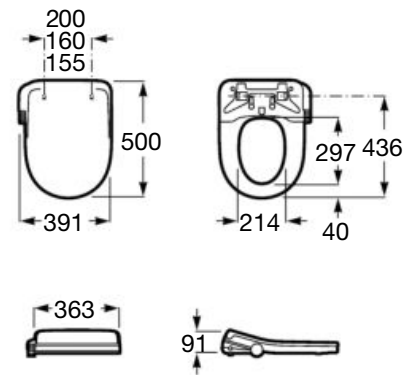

All products comply with EN 1717

Multiclean® M4 with heated seat* ⁽¹⁾

Seat with washing and drying function and temperature adjustment. Round shape. Needs power supply.
Ref. A804054S01

Multiclean® M4

Seat with washing and drying function. Round shape. Needs power supply.
Ref. A804054001