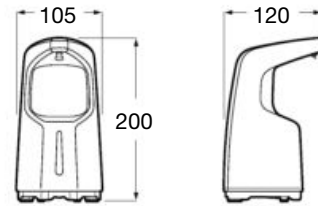

Public

Soap or hydroalcoholic gel dispenser with sensor.

General technical data

Countertop soap or hydroalcoholic gel dispenser with sensor. Powered by four 1.5V LR6 (AA) batteries. ABS. 450 ml. White

Ref. A818019009

· Installation:	Countertop
· Material:	ABS
· Capacity:	450 ml
· Color:	White