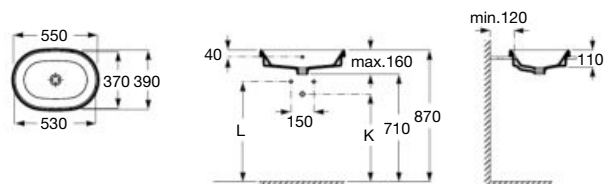

K (Trap)	L
Totem/Minimal	530	610
Bottle	610	640

Dimensions
in mm.

Replace (..) in the product reference with the
code of the chosen finish.