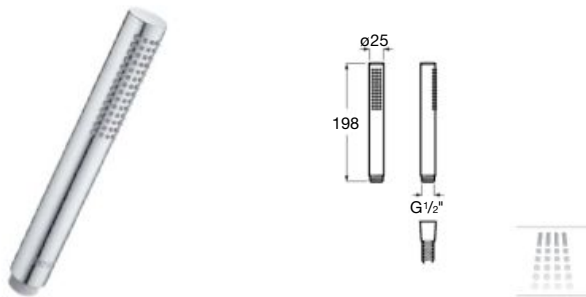

Hand shower Stella Stick Round

Hand shower.
1 function: Rain.
Chrome.
Ref. A5B9B61C00