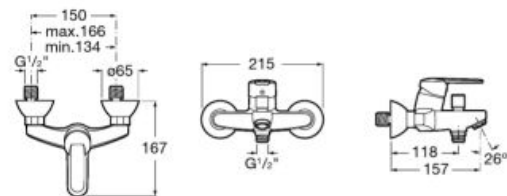

Wall-mounted bath-shower mixer

Wall-mounted bath-shower mixer with automatic diverter with retention.
Chrome.

Ref. A5A0225C00