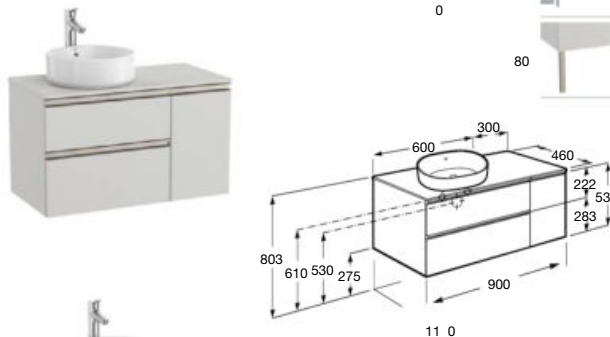

Base unit

Base unit for left or right over countertop basin.
The basin is ordered separately.