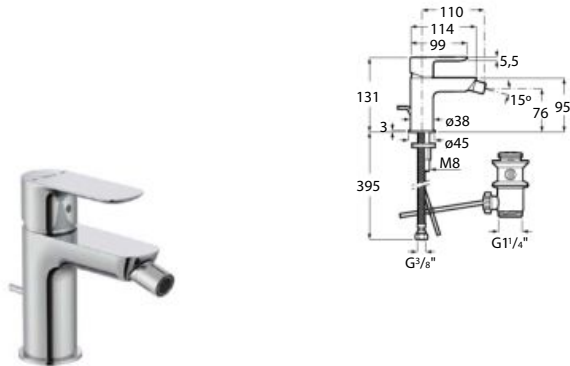

To be completed with Universal built-in body.
Chrome
Ref. A525220603

Built in basin mixer

Built-in basin mixer.
Ref. A5A356E..0

To be completed with Universal built-in body.
Ref. A5252206..

Bidet mixer

Single-lever bidet mixer with aerator,
pop-up waste and flexible supply hoses.
Chrome
Ref. A5A606EC00