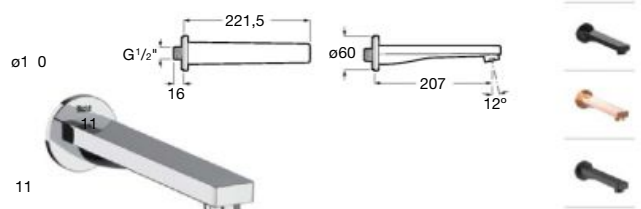

Wall-mounted spout Square*

Wall-mounted spout Square
Chrome
Ref. A525308900

CN RG NM

Everlux
Ref. A5253089..

Dimensions
in mm.

*Product on request

Replace (..) in the product reference with
the code of the chosen finish.