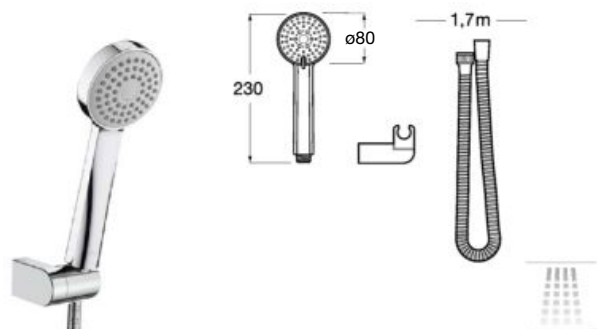

Shower set Stella 80/1

Shower set Stella 80/1. Hand shower with 1 function, swivel bracket and flexible hose PVC 1,70 m.

Ref. A5B9303C00