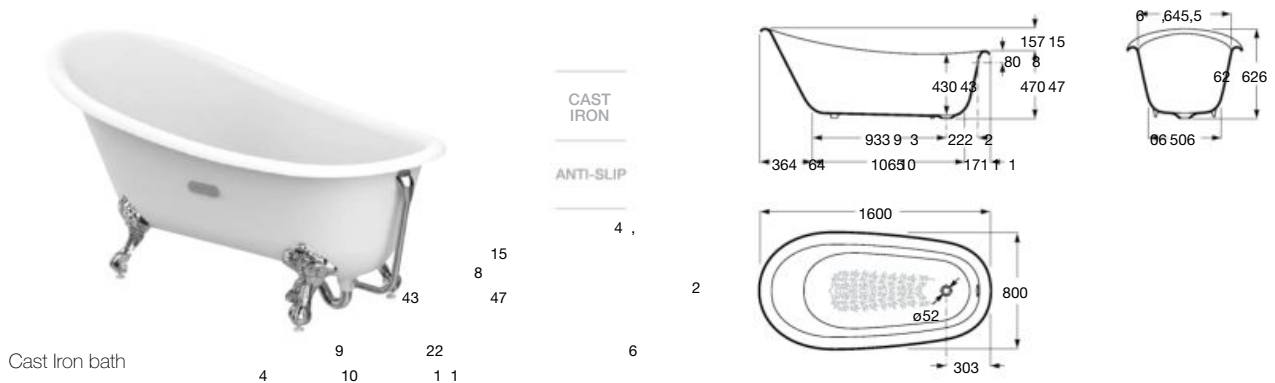

Baths / Cast Iron

Carmen*

Cast Iron bath

Dimensions			White
1600 x 800	Ref. A234250007	Bath⁽¹⁾ with white exterior	

⁽¹⁾ Support options not included