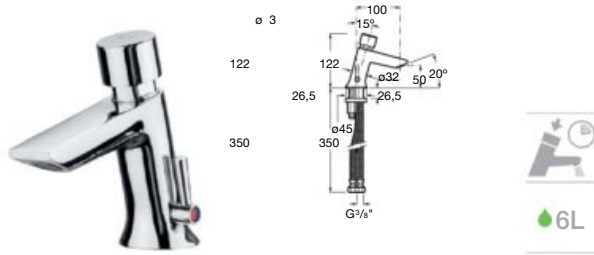

Instant / Self-closing

Deck-mounted basin mixer

Basin mixer with aerator. G3/8". Flow: 6 l/m.
Automatic closing: 15 sec. Chromed.
Ref. A5A3177C00