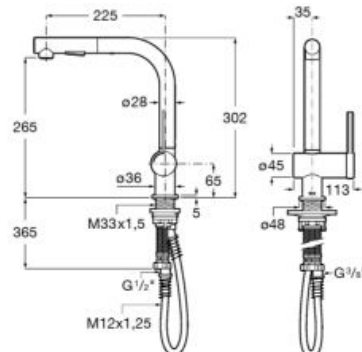

Ona*

Single-lever kitchen sink mixer

Single-lever kitchen sink mixer with retractable swivel spout "U", with aerator and flexible supply hoses. With 2 functions.

Chrome
Ref. A5A811FC00 934 RON

Matt black
Ref. A5A811FNB0 1 307 RON

Single-lever kitchen sink mixer

Single-lever kitchen sink mixer with swivel spout "U", with aerator and flexible supply hoses.

Chrome
Ref. A5A841FC00 779 RON

Matt black
Ref. A5A841FNB0 1 090 RON

Single-lever kitchen sink mixer

Single-lever kitchen sink mixer with retractable swivel spout "L", with aerator and flexible supply hoses. With 2 functions.

Chrome
Ref. A5A851FC00 832 RON

Matt black
Ref. A5A851FNB0 1 127 RON

Single-lever kitchen sink mixer

Single-lever kitchen sink mixer with swivel spout "L", with aerator and flexible supply hoses.

Chrome
Ref. A5A831FC00 727 RON

Matt black
Ref. A5A831FNB0 1 017 RON