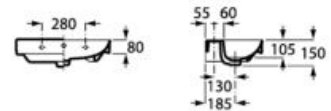

500 x 360 mm
Basin FINECERAMIC®
Ref. A32768E..0