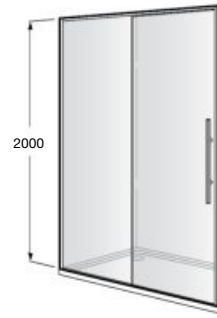

Shower enclosures / Brisa

Brisa L2-E* ⁽¹⁾

Built-in front shower screen with 1 sliding door and 1 fixed door.

To be installed between walls.

Height 2000 mm.

Clear Glass

References	Dimensions (A)	Dimensions B mounting Min-Max (A)	Minimum opening (B)	Black Matt profile
AM34312016M	1200	1160-1210	485	
AM34313016M	1300	1260-1310	485	
AM34314016M	1400	1360-1410	585