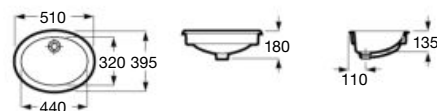

Dimensions
in mm.

Replace (..) in the product reference with the
code of the chosen finish.