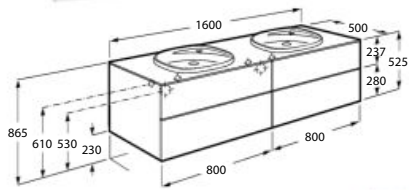

Base unit for drop in basins Beyond⁽¹⁾

402 806

4 drawers

1600 mm*

For washbasins 585 mm⁽¹⁾

Ref. A851419806 (glossy white)

Ref. A851419402 (textured city oak)

Base Unit	Countertop
A857145XXX	A857265432
A857145XXX	A857265432

2 drawers

1200 mm*

For washbasin 585 mm. Right.⁽¹⁾

Ref. A851413806 (glossy white)

Ref. A851413402 (textured city oak)

Base Unit	Countertop
A857145XXX	A857253432
A857147XXX	A857253432

1200 mm*

For washbasin 585 mm. Left.⁽¹⁾

Ref. A851412806 (glossy white)

Ref. A851412402 (textured city oak)

Base Unit	Countertop
A857145XXX	A857252432
A857147XXX	A857252432

⁽¹⁾The washbasin is ordered separately