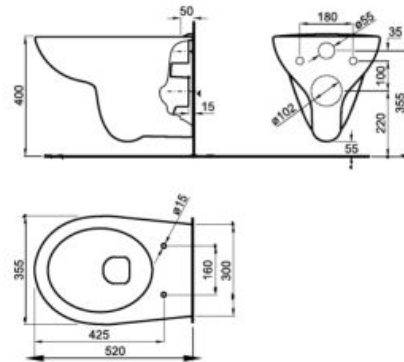

Wall-hung WC

520 length
Wall-hung WC
Ref. A346196..0
White

Soft-closing seat and cover
Ref. A801292..P
White

Seat and cover
Ref. A801290..P
White