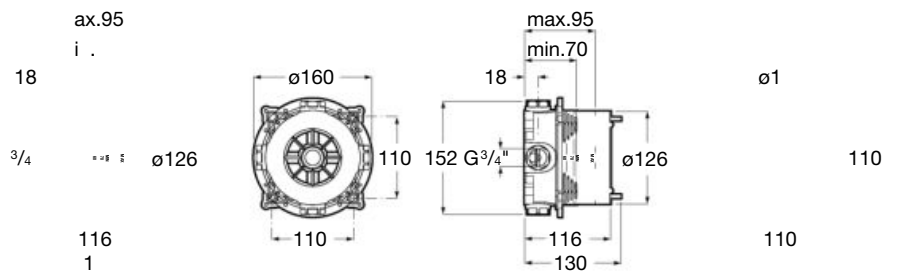

RocaBox

RocaBox Universal.
Ref. A525869403

Dimensions in mm. Prices in BGN without VAT. The present pricelist cancels the previous one.

* Product on request

Replace (..) in the product reference with the code of the chosen finish.