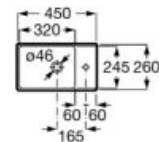

450 x 260 mm

Basin FINECERAMIC®
Ref. A327681..0