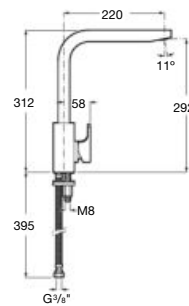

Single-lever kitchen sink mixer