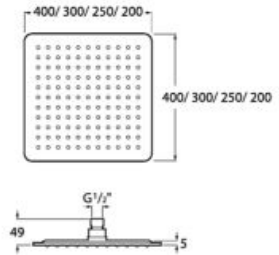

Shower head square