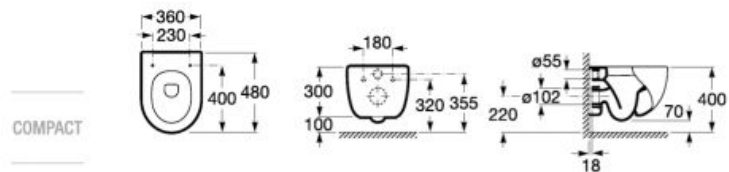

Compact wall-hung WC

480 mm length

Wall-hung WC
Ref. A346248..0
White

SUPRALIT® seat and cover with soft-closing system, metal hinges, Easy Remove
Ref. A8012AC..B
White

SUPRALIT® seat and cover with metal hinges
Ref. A8012AB..B
White

SLIM seat and cover with soft-closing system
Ref. A8012B2..2
White