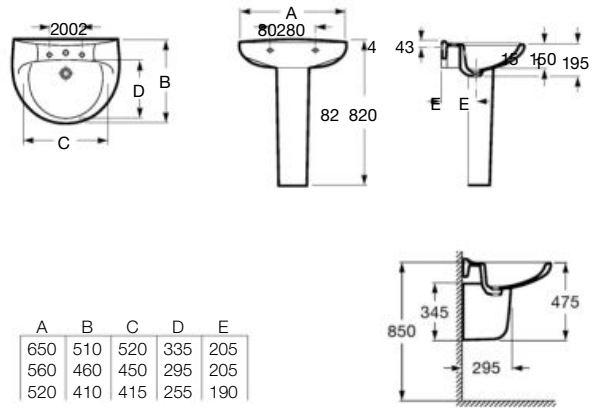

350 x 300⁽¹⁾ mm

Basin with fixing kit
Ref. A325999..0
 White

Pedestal
Ref. A335990..0
 White

Semipedestal
Ref. A337991..0
 White

⁽¹⁾ Not compatible with pedestal or semipedestal

Victoria

650 x 510 mm

Basin with fixing kit
Ref. A325391..0
 White