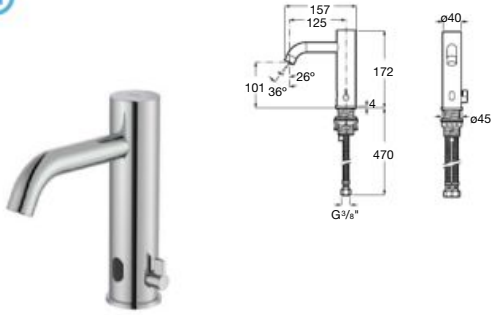

Electronic basin mixer Ona- E* (2)

Electronic basin mixer with flexible supply hoses.
Chromed.

Powered by 4 AA alkaline batteries (1.5V LRG).

Ref. A5A539EC00

Powered by mains connection (230)⁽¹⁾.

Ref. A5A559EC00

Optional: Ectronic dispenser - soap or hydroalcoholic gel, deck-mounted