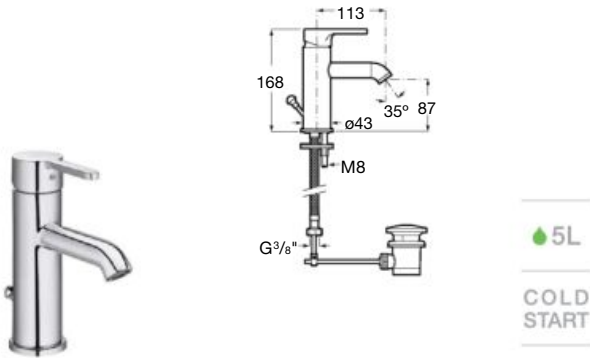

Carelia / Ceramic cartridge

Basin mixer

Single-lever basin mixer, with aerator, pop-up waste and flexible supply hoses. Cold start. Chrome. Ref. A5A308AC0K