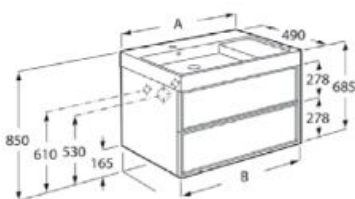

A	B
1000	985
800	785
600	585

Furniture set with 2 drawers
(bottom 490 mm) and washbasin

1000 mm

Ref. A851992509 (matt white)
Ref. A851992510 (grey sand)
Ref. A851992546 (white pine)
Ref. A851992552 (terracota)
Ref. A851992556 (magnolia)

Base Unit	Washbasin
A857847XXX	A32752A000

800 mm

Ref. A851991509 (matt white)
Ref. A851991510 (grey sand)
Ref. A851991546 (white pine)
Ref. A851991552 (terracota)
Ref. A851991556 (magnolia)

Base Unit	Washbasin
A857846XXX	A32752B000

600 mm

Ref. A851990509 (matt white)
Ref. A851990510 (grey sand)
Ref. A851990546 (white pine)
Ref. A851990552 (terracota)
Ref. A851990556 (magnolia)

Base Unit	Washbasin
A857845XXX	A32752C000