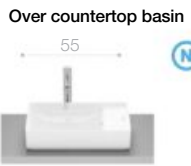

A | 60 | 55 | 50 | 45