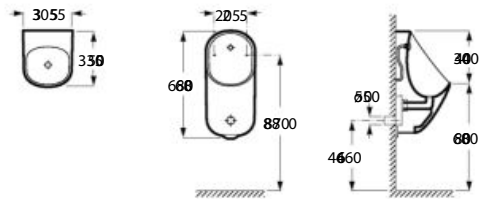

Proton

RIMLESS