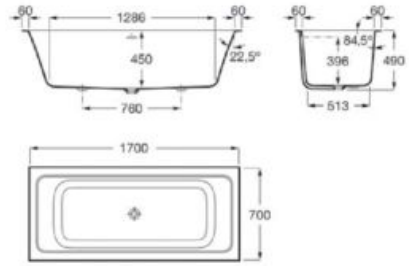

	Massage	Capacity	White
Ref. A248630000	Without massage	277 L	

Option: Click-Clack waste in colour 

Ref. A24L5810.. *

Ona* 

STONEX®

1700 x 700

Rectangular Stonex® drop in bath. Includes click-clack drain, trap and integrated overflow.