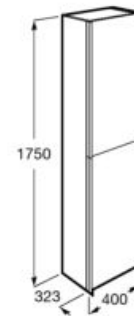

Column*

2 doors

- Ref. A857848509 (matt white)
- Ref. A857848510 (grey sand)
- Ref. A857848546 (white pine)
- Ref. A857848552 (terracota)
- Ref. A857848556 (magnolia)

Colour (washbasin)

Glossy white
00