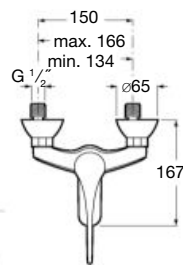

Wall-mounted bath-shower mixer

Wall-mounted bath-shower mixer with automatic diverter, handshower 1,70 m flexible hose and swivel wall bracket. Handle for people with reduced mobility. Chrome.

Ref. A5A0123C02