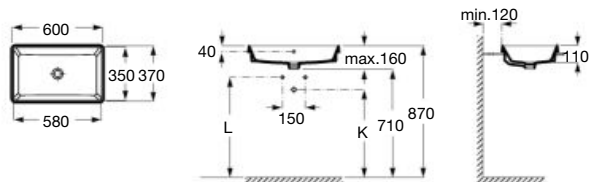

Drop-in basin

600 x 370 mm

Drop-in basin
Ref. A3270Y8..0
White

	K (Trap)	L
Totem/Minimal	530	610
Bottle	610	640