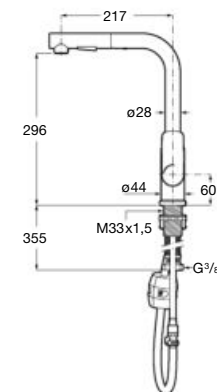

1 3
0 5
0 4
G^{3/8}"