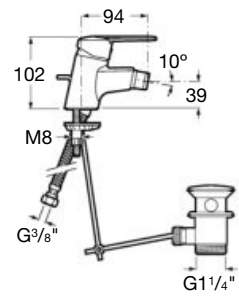

Bidet mixer

Single-lever bidet mixer with pop-up waste and with flexible supply hoses
Chrome
Ref. A5A6025C00