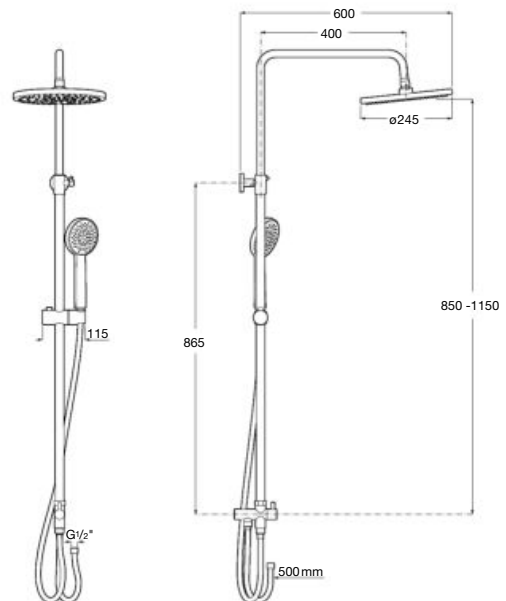

Finishes:

C0

	A	1000	1100	120
A	1000	2030	130	223
B	1100	2130		
	1200	2230		

Victoria Connect Plus connectable shower column

Victoria Connect Plus

Connectable telescopic shower column with shower head $\varnothing 245$, hand shower $\varnothing 100$ with 1 function, flexible hose 1,7 m and swivel bracket.
Chrome
Ref. A5B9M61C00