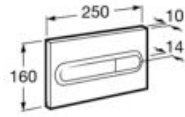

Operating plates for **Duplo One and Basic One** installation systems

PL1.A

Plate PL1.A Dual
Operating plate
Chrome
Ref. A890195001