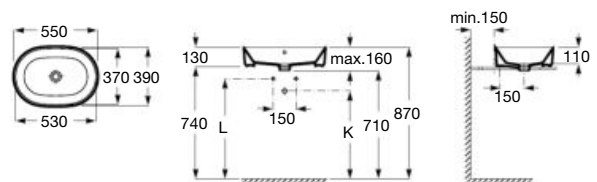

The Gap

550 x 390 mm
Over countertop basin
Ref. A3270Y1..0
White