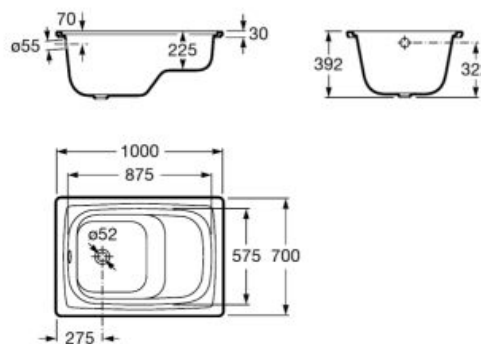

Baths / Cast Iron

Continental

CAST IRON

A	B	C	D	E	F	G	H	K	Litr.¹
1700	570	1530	420	400	350	285	100	70	182
1600	570	1430	420	400	350	285	100	70	170
1500	570	1330	420	400	350	285	100	70	161
1400	560	1230	420	400	350	285	100	70	144
1200	550	1050	390	370	330	260	75	60	117

¹ Litres to the overflow

Cast Iron bath

Dimensions	Ref.	Features	Capacity	White
1700 x 700	Ref. A21291100R	With anti-slip bottom	182 L	
1600 x 700	Ref. A21291200R	With anti-slip bottom	170 L	
1500 x 700	Ref. A21291300R	With anti-slip bottom	161 L	
1400 x 700	Ref. A212914001	With anti-slip bottom	144 L	
1200 x 700	Ref. A211506001	Without anti-slip bottom	117 L	
	Ref. A150412330	Set of feet		

For version without massage optional siphon ø52:

Chrome finish **Ref. A506404600**

00

Rest of finishes **Ref. A5064046.***

0A CN RG NB

Bañaseo

CAST IRON

1000 x 700

Cast Iron bath

Ref.	Features	Capacity	White
Ref. A213000001	Without massage	88 L	
Ref. A150413130	Set of feet		

For version without massage optional siphon ø52:

Chrome finish **Ref. A506404600**

00

Rest of finishes **Ref. A5064046.***

0A CN RG NB

Dimensions in mm.

Replace (..) in the product reference with the code of the chosen finish.