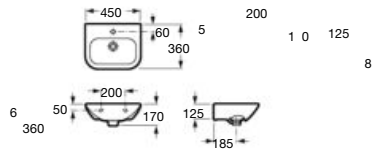

Wall-hung basin

450 x 360 mm

Basin with fixing kit
Ref. A327643000
White

COMPACT