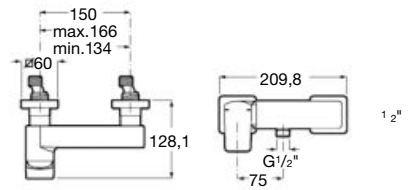

Wall-mounted shower mixer

0

Single-lever shower mixer

Chrome.

Ref. A5A2D01C00