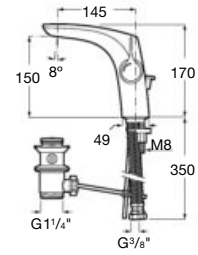

Insignia / Ceramic cartridge

Basin mixer

Single lever basin mixer with pop-up waste and flexible supply hoses. Chrome.
Ref. A5A333AC00