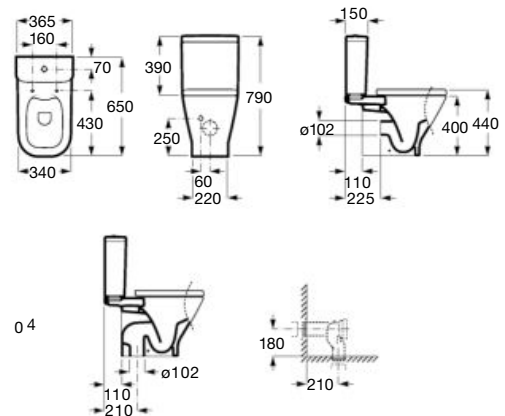

SUPRALIT® seat and cover with soft-closing system, metal hinges, Easy Remove
Ref. A801472..B
White

SUPRALIT® seat and cover with metal hinges, Easy Remove
Ref. A801470..B
White

Dimensions in mm.

Replace (..) in the product reference with the code of the chosen finish.