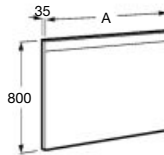

A 1300
1100
900