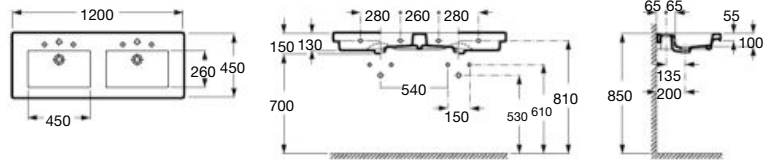

(1) Colour Onyx 64 and Coffee 66 on stock, rest of colours on request

Dimensions in mm.

50 min
380
490 min

| Carmen basin / Carmen faucet

Prisma**1200 x 450 mm**

Basin
with fixing kit
Ref. A327540000
White