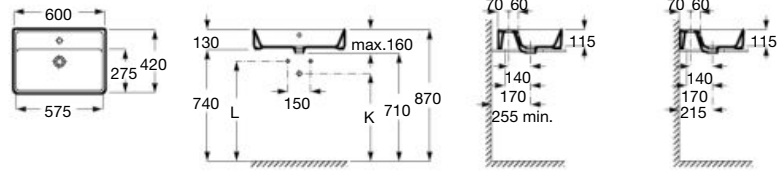

The Gap

The Gap

The Gap

The Gap