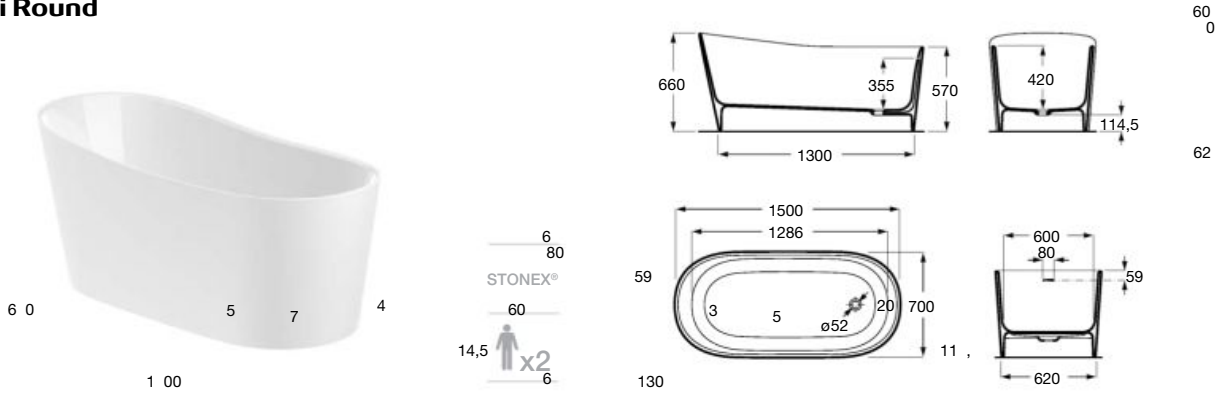

Maui Round

1500 x 700

Oval free-standing Stonex® bath. Includes click-clack waste and siphon.

Ref. A248499..0	Capacity	White	Colour*
	248 L		

- White
  OO
- White and Onyx
  OX
- White and Beige
  OB
- White and Pearl
  OP
- White and Coffee
  OC
- White and Black
  OK N

Option: Click-Clack waste in colour N

Ref. A24L5810.. *

- OR
- CN
- RG
- NB