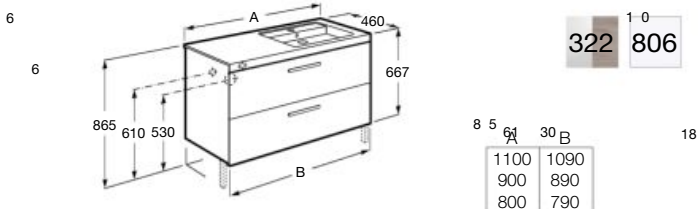

Unik (2 drawers)*

Includes base unit and basin. The basin is always supplied in white finish

2 drawers

1100 mm

Left

Ref. A855955806 (glossy white)*

Ref. A855955322 (white/ash side panel)

Base Unit	Washbasin
A856884XXX	A327542000

1100 mm

Right

Ref. A855956806 (glossy white)*

Ref. A855956322 (white/ash side panel)

Base Unit	Washbasin
A856884XXX	A327541000

900 mm

Left

Ref. A855953806 (white glossy)*

Ref. A855953322 (white/ash side panel)

Base Unit	Washbasin
A856883XXX	A327544000

900 mm

Right

Ref. A855954806 (white glossy)*

Ref. A855954322 (white/ash side panel)

Base Unit	Washbasin
A856883XXX	A327543000

800 mm

Ref. A855952806 (white glossy)

Ref. A855952322 (white/ash side panel)

Base Unit	Washbasin
A856882XXX	A327545000

Dimensions in mm.

*Product on request

Replace XXX in the product reference with the code of the chosen finish.

322 White/Ash side panel
806 Glossy White