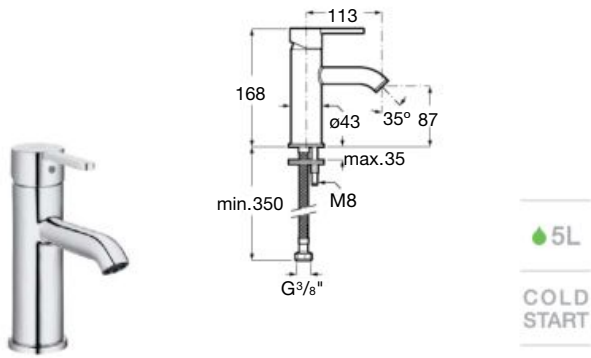

Basin mixer

Single-lever basin mixer smooth body with aerator and flexible supply hoses. Cold start. Chrome. Ref. A5A328AC0K