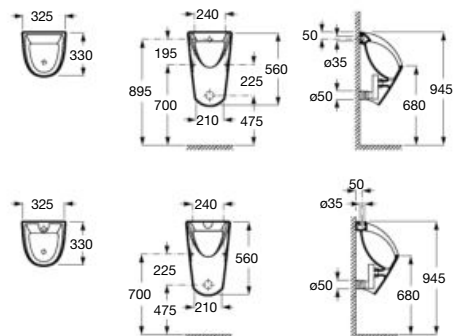

Chic

Dimensions in mm.

*Product on request