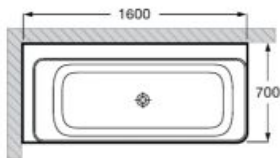

1600 x 700

Left corner Stonex® bath with panels. Includes click-clack drain, trap and integrated overflow.

	Massage	Capacity	White	Colour*
Ref. A248629..0	Without massage	260 L		

Option: Click-Clack waste in colour

Ref. A24L5810..*

Dimensions in mm.

*Product on request

Replace (..) in the product reference with the code of the chosen finish.