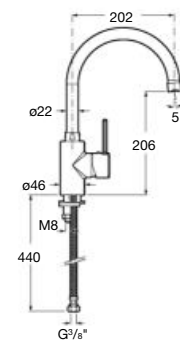

Single-lever kitchen sink mixer

Single-lever kitchen sink mixer with swivel spout, aerator and flexible supply hoses. Chromed

Ref. A5A8460C00
909 RON