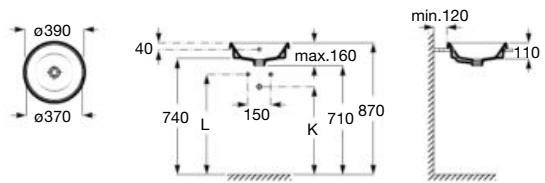

K (Trap)	L
Totem/Minimal	530	610
Bottle	610	640