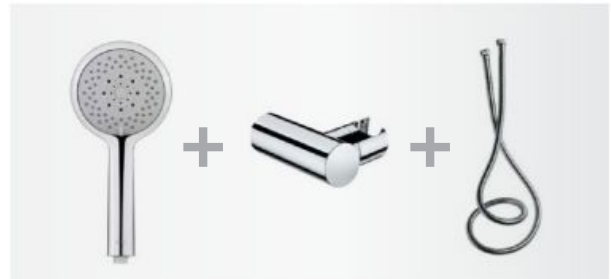

Shower sets

Shower sets are composed of:

- + Hand shower
- + Swivel bracket
- + Flexible hose