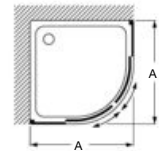

Clear Glass

References	Dimensions (A)	Opening (C)	Dimensions mounting Min-Max (A)	Polished Silver
AM19008012	800 (R550)	395	765-790	
AM18909012*	900 (R500)	525	865-890	
AM19009012	900 (R550)	540	865-890	
AM18910012*	1000 (R500)	540	965-990