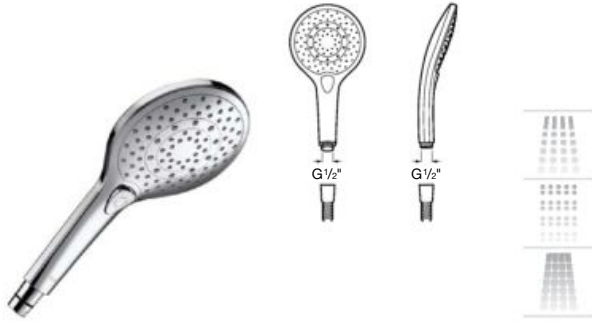

Plenum / Sensum / Stella

Hand shower Plenum Round 140/3

Hand shower with 3 functions:
Rain, RainStorm and Pulse
ø 140 mm. Chrome.
Ref. A5B1111C00

Hand shower Plenum Square 140/3

Hand shower with 3 functions:
Rain, RainStorm and Pulse
ø 140 mm. Chrome.
Ref. A5B1110C00