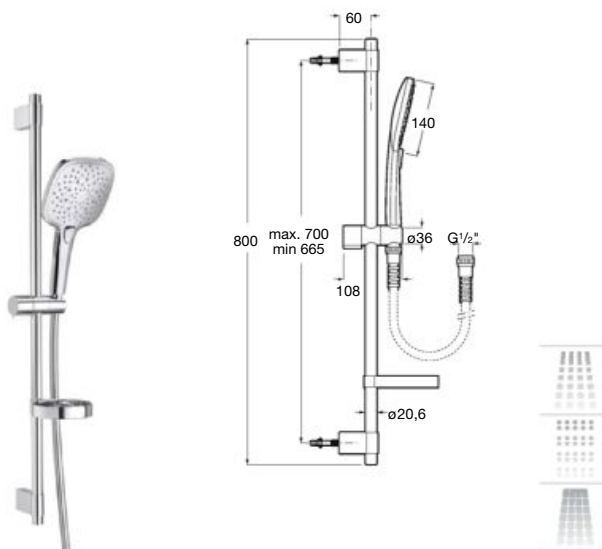

Shower kit **Plenum Square 140/3**

Shower kit Plenum Square 140/3, hand shower with 3 functions, slide bar 800 mm, soap dish and flexible hose satin 1,70 m. Chrome.

Ref. A5B1A10C00