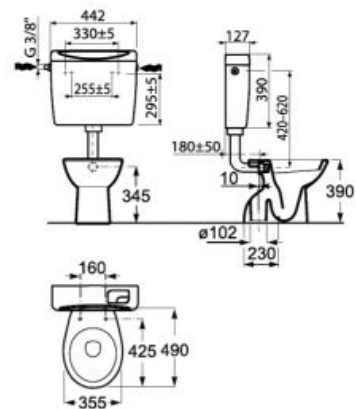

Wall-hung bidet

Pack - Horizontal outlet

Pack - Vertical outlet