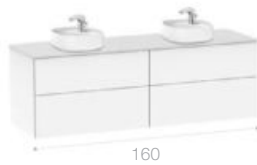

Base unit for over countertop basin

Base unit for left or right over countertop basin