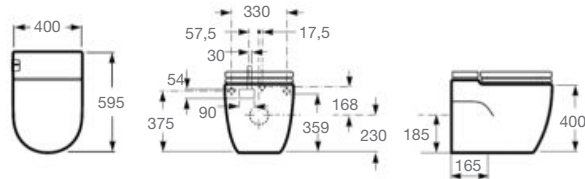

COMPACT

BTW

4,5/3L