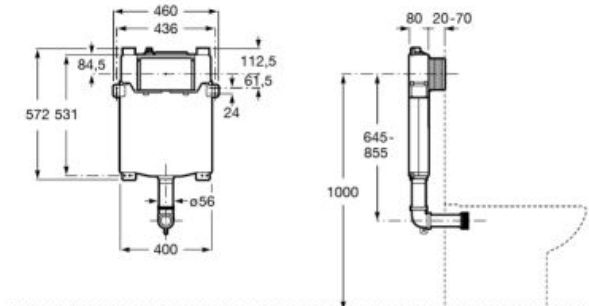

Installation system for floorstanding
WC.
With compact cistern and dual flush
mechanism 6/3, 4,5/3 and 4/2 litres
and installation accessories.
Minimum depth: 80 mm
Ref. A890060200 (Preset to 6/3L)
Ref. A89006020E (Preset to 4'5/3L)

COMPACT

6/3L

4,5/3L

4/2L