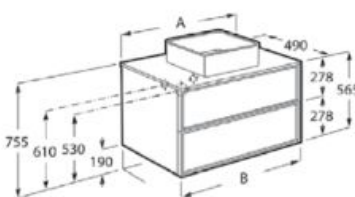

A	B
1000	985
800	785
600	585

2 drawer cabinet (bottom 490 mm)

1000 mm

Ref. A851995509 (matt white)
Ref. A851995510 (grey sand)
Ref. A851995546 (white pine)
Ref. A851995552 (terracota)
Ref. A851995556 (magnolia)

Base Unit	Countertop
A857847XXX	A857851XXX

800 mm

Ref. A851994509 (matt white)
Ref. A851994510 (grey sand)
Ref. A851994546 (white pine)
Ref. A851994552 (terracota)
Ref. A851994556 (magnolia)

Base Unit	Countertop
A857846XXX	A857850XXX

600 mm

Ref. A851993509 (matt white)
Ref. A851993510 (grey sand)
Ref. A851993546 (white pine)
Ref. A851993552 (terracota)
Ref. A851993556 (magnolia)

Base Unit	Countertop
A857845XXX	A857849XXX

⁽¹⁾Washbasins are ordered separately