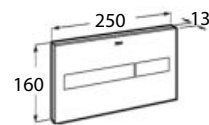

Plate PL7 Dual
Operating plate
Matt black
Ref. A890088206

Plate PL7 Dual
Operating plate
Black Glass
Ref. A890088308