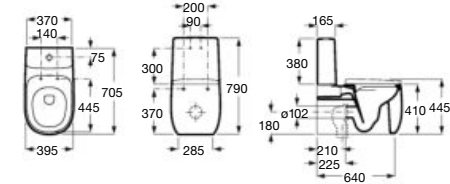

SUPRALIT®
Seat and cover with soft-closing
system, metal hinges, Easy Remove.
Ref. A801B82..B