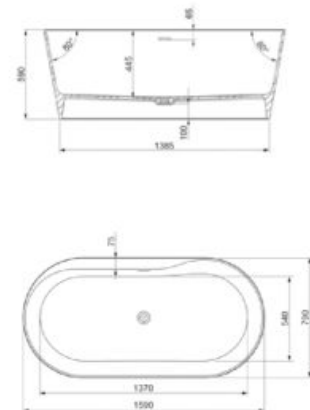

1590 x 790

Stonex® bath. Includes waste drain (ø 52 mm) and integrated overflow

	Massage	Capacity	White	Colour*
Ref. A248466..0	Without massage	318 L		

Option: Click-Clack waste in colour

Ref. A24L5810.. *

Dimensions in mm.

*Product on request

Replace (..) in the product reference with the code of the chosen finish.