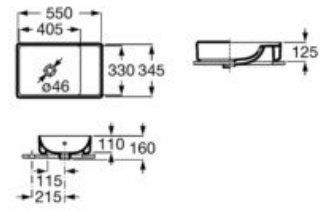

550 x 345 mm
Basin FINECERAMIC®
Ref. A32768C..0