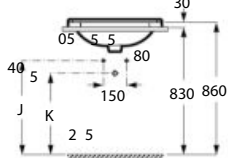

Carmen

wall-hung basin or for pedestal

800 x 500 mm

Basin with fixing kit
Ref. A3270A0000
White

650 x 480 mm

Basin with fixing kit
Ref. A3270A1000
White

Pedestal
Ref. A3370A0000
White

Drop-in basin

600 x 450 mm

Basin with fixing kit.
With taphole
Ref. A3270A5000
White

Close-coupled WC Rimless

670 mm length

Close-coupled WC Rimless with dual outlet, with elbow and fixing kit
Ref. A3420A7000
White

Cistern with dual-flush mechanism 4,5/3 litres
Ref. A3410A1000
White

SUPRALIT® seat and cover with soft-closing system, metal hinges
Ref. A801B5200B
White

COMPATIBLE
2,5/4,5
4,5/3L

Dimensions in mm.