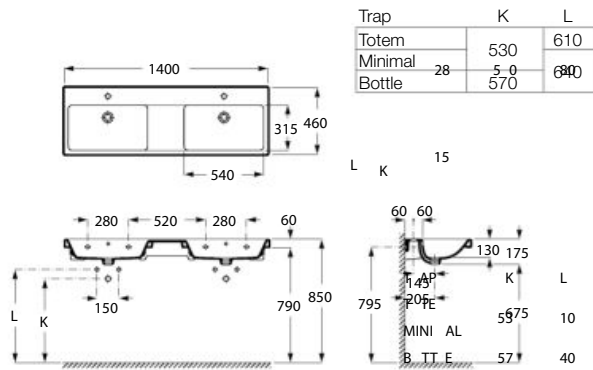

TR P	K	
T EM	30	610
I I L		
BO TL	70	60