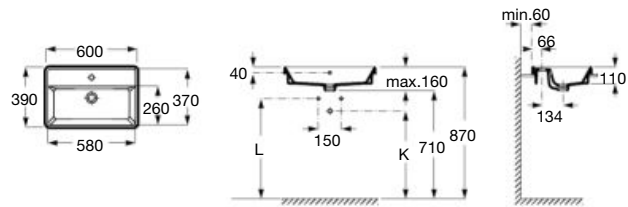

Dimensions
in mm.

Replace (..) in the product reference with the
code of the chosen finish.

The Gap

Drop-in basin

600 x 390 mm

Drop-in basin
Ref. A3270YA..0
White

	K (Trap)	L
Totem/Minimal	530	610
Bottle	610	640