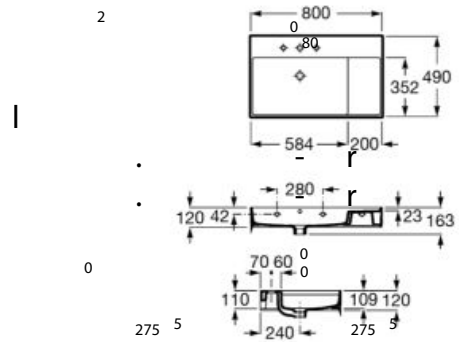

2
I
0
275 5
5

1 0 3 8 0