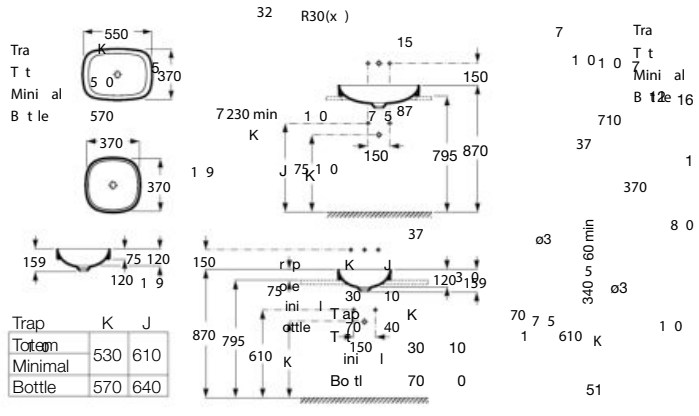

Drop-in basins Inspira Square

- 00
- 62
- 63
- 64
- 65
- 66

FINE CERAMIC

Drop-in basins Inspira Soft

- 00
- 62
- 63
- 64
- 65
- 66

FINE CERAMIC

Drop-in basins Inspira Round

- 00
- 62
- 63
- 64
- 65
- 66

FINE CERAMIC

Built-in basins Inspira*

- 00
- 62
- 63
- 64
- 65
- 66

FINE CERAMIC

Dimensions in mm.

*Product on request

Replace (..) in the product reference with the code of the chosen finish.

(1) (1) Colour Beige 65 on stock, rest of colours on request
(2) Colour White Matt 62 on stock, rest of colours on request