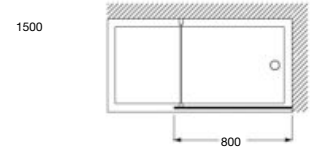

Shower enclosures / Victoria

Victoria BF*

BF - Fixed panel with stabilizing bar on opposite wall
Height 1500 mm

Clear Glass

References	Dimensions	Dimensions mounting Min-Max (A)	Polished Silver
AM19308012	800	780-805