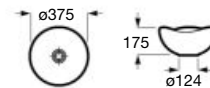

Ohtake

FINE CERAMIC

ø 375 mm

Over countertop basin FINECERAMIC®
Ref. A327A15..0

00 62 63 64 65 66 08