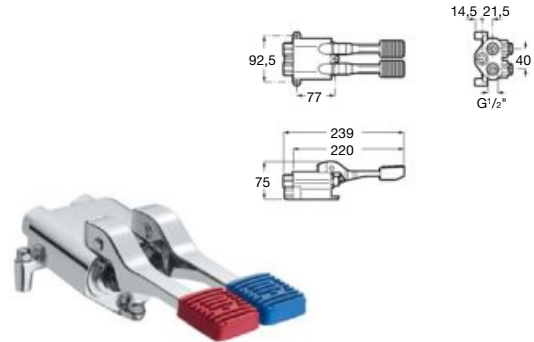

Foot controlling pedal

Foot pedal, self-closing mixer. Floor-mounted.
Ref. A505128600