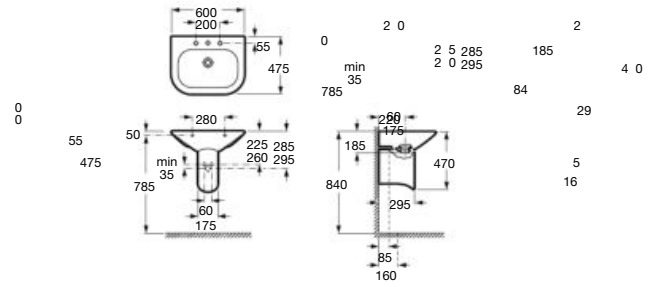

Basin for pedestal or semi pedestal

600 x 475 mm

Basin with fixing kit
Ref. A327641000
White

Pedestal
Ref. A337641000
White

Semi pedestal with fixing kit
Ref. A337642000
White