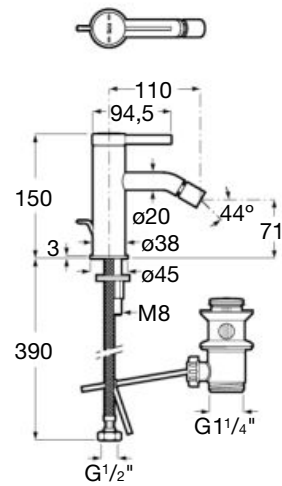

Single-lever bidet mixer