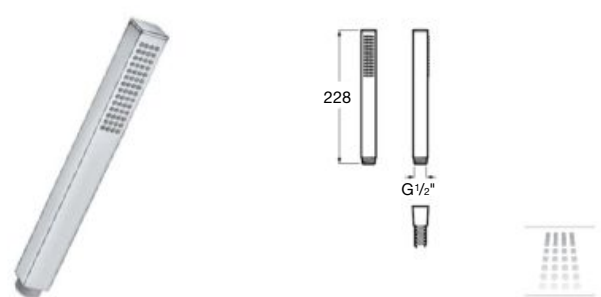

Hand shower Stella Stick Square

Hand shower.
1 function: Rain.
Chrome.
Ref. A5B9L61C00

Everlux.
Ref. A5B3750..0