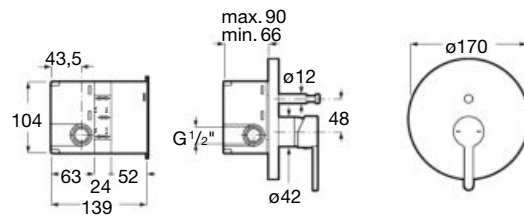

Built-in bath-shower mixer