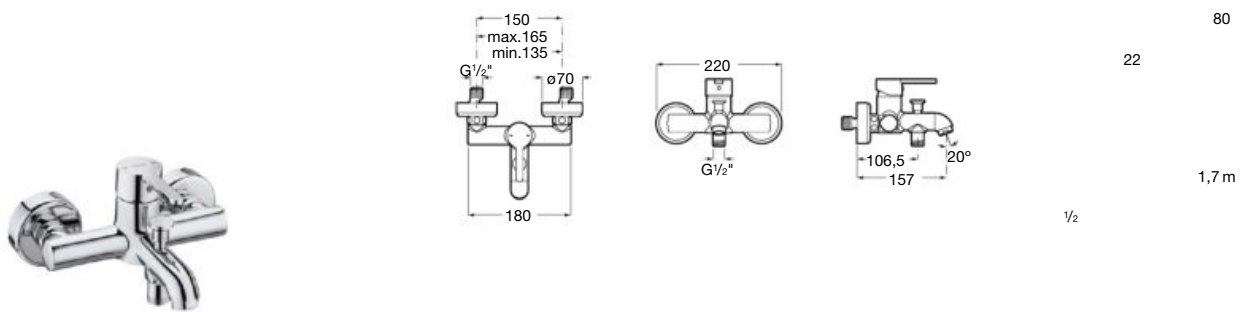

Wall-mounted bath-shower mixer

Single-lever bath-shower mixer with automatic diverter.
Chrome.
Ref. A5A028AC0K