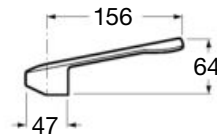

Elbow handle

Elbow handle. Compatible with
all the faucets in the set.
Chrome.

Ref. A525003000

Dimensions
in mm.