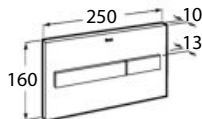

PL7.A

Plate PL7.A Dual
Operating plate
Matt White
Ref. A890188207

Plate PL7.A Dual
Operating plate
Matt Black
Ref. A890188206