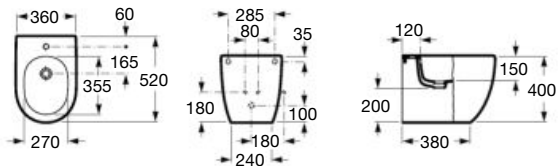

COMPACT

BTW

Dimensions
 in mm.

*Product on request

Replace (..) in the product reference with the
 code of the chosen finish.

Wall-hung bidet with hidden fixation

560 mm length

Bidet
Ref. A357248..0
 White