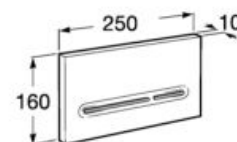

PL5 Dual

PL6 Dual

PL7 Dual

PL10 Dual

160

250

EP-1 Dual Electronic*

Operating plate for
compact versions
Black Glass
Ref. A890103008

50