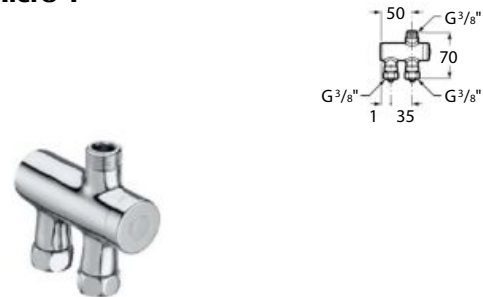

Basin faucets / Thermostatic

Micro-T

Thermostatic Micro-T Premixed water. Chrome.
Ref. A5A0179C00