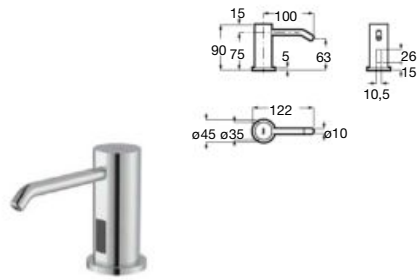

Electronic dispenser - soap or hydroalcoholic gel, deck-mounted

Chromed.

Powered by 4 AA alkaline batteries 1,5 V D/LR20.

Ref. A818020C00

Powered by mains connection (230).

Ref. A818014C00