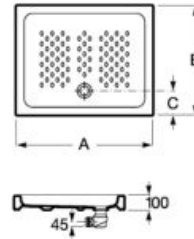

Dimensions		White
1200 x 800 x 100	Ref. A37477A001	
1000 x 800 x 100	Ref. A37477C001	
1200 x 700 x 100	Ref. A37477B001	
1000 x 700 x 100	Ref. A37477D001	
900 x 720 x 100	Ref. A374770001	
Waste 65 ø	Ref. AP0005900R	

A	B	C
1200	800	170
1000	800	170
1200	700	170
1000	700	170
900	720	155

→ Non-enameled side