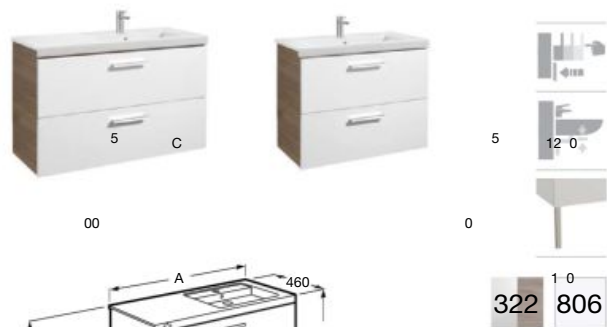

Unik (2 drawers)*

Includes base unit and basin. The basin is always supplied in white finish

2 drawers

1100 mm

Left

Ref. A855955806 (glossy white)*

Ref. A855955322 (white/ash side panel)

Base Unit	Washbasin
A856884XXX	A327542000