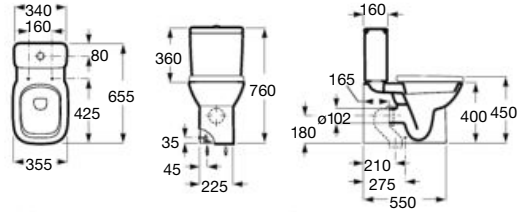

Back to wall close-coupled WC Square

SUPRALIT® seat and cover with soft-closing system, metal hinges
Easy Remove
Ref. A8019D2..B
White

Seat and cover with soft-closing system, metal hinges
Ref. A8019D2..4
White

SLIM seat and cover with soft-closing system
Ref. A8019D2..5
White

Seat and cover with metal hinges
Ref. A8019D0..4
White

655 mm length

Close-coupled WC, dual outlet
Ref. A34299B..U
White

Dual flush 4,5/3L WC cistern with side inlet
Ref. A341992..0
White

Dual flush 4,5/3L WC cistern with bottom inlet
Ref. A341993..0
White