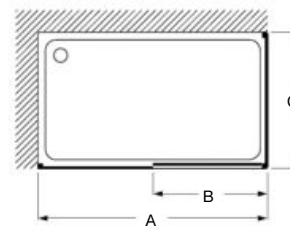

Brisa L2-E+LF-C* ⁽¹⁾

Shower screen with
1 sliding door + 1 fixed door + 1 fixed lateral door LF-C.
Height 2000 mm.

L2-E*

Clear Glass

References	Dimensions (A)^A	Dimensions mounting Min-Max (A)^B	Minimum opening (B)	Black Matt profile
AM34312016M	1200	1170-1220	485	
AM34313016M	1300	1270-1320	485	
AM34314016M	1400	1370-1420	585	

LF-C (C)*

Clear Glass

References	Dimensions (C)	Dimensions mounting Min-Max (C)	Black Matt profile
AM37308016M	800	780-800	
AM37309016M	900	880-900