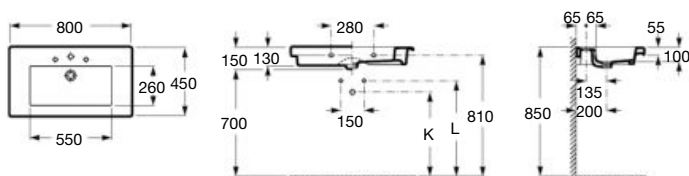

Prisma

800 x 450 mm

Basin
with fixing kit
Ref. A327545000*
White