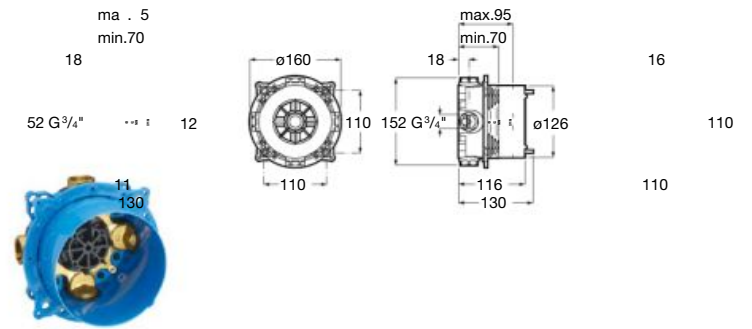

RocaBox

RocaBox Universal.
Ref. A525869403

16

110

110