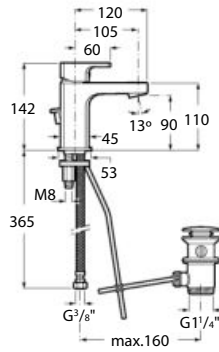

Basin mixer, compact

5L
COLD
START