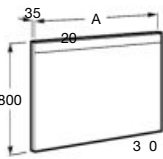

1100 mm
Ref. A812261000

900 mm
Ref. A812259000

800 mm
Ref. A812258000

A
1100
900
800

Option: Demister foil
Ref. A812292000

Prisma Comfort

Rectangular mirror integrated LED light and demister foil

1300 mm*
Ref. A812277000