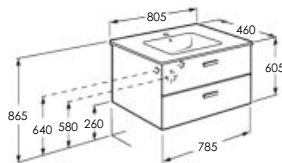

Unik

Includes base unit with 2 drawers and basin.
The basin is always supplied in white.
Handles are ordered separately