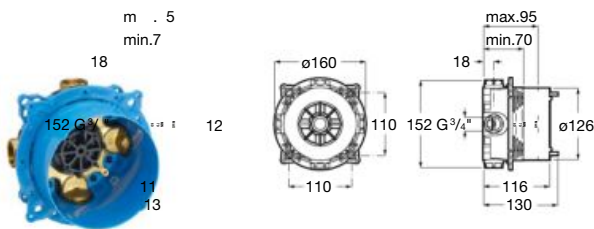

RocaBox

RocaBox Universal.
Ref. A525869403