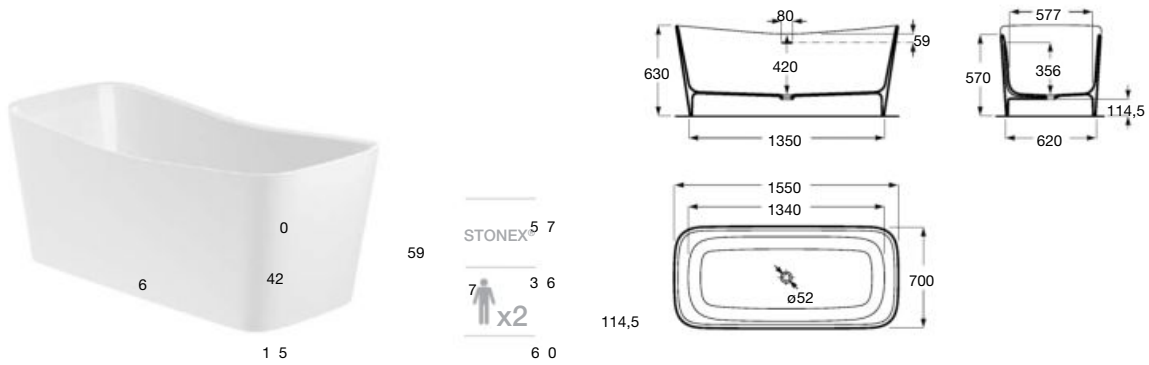

Ref. A24L5810.. *

Dimensions in mm.

*Product on request

Replace (..) in the product reference with the code of the chosen finish.

Baths / Stonex®

Maui Square*

1550 x 700

Rectangular free-standing Stonex® bath. Includes click-clack waste and siphon.