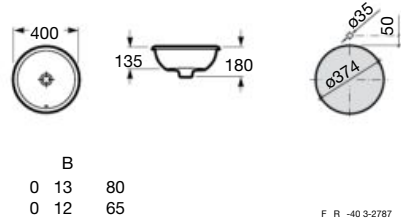

Foro

ø 400 mm
Drop-in basin
Ref. A327872..0⁽¹⁾
White

⁽¹⁾ Fitting hole 374 mm