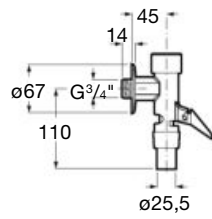

Flush valves* / for WC

Aqualine Basic

Flush valve for WC 3/4".
Ref. A5A9477C00