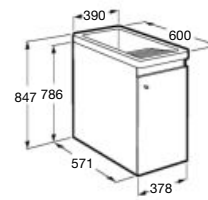

| Meridian close-coupled WC and Access Pro accessories.

Other products / Laundry sink

Henares

600 x 390 x 360 mm

Laundry sink
Ref. A368951001

Unik Henares*

390 x 600 x 847 mm

Laundry sink and unit
Ref. A851028806