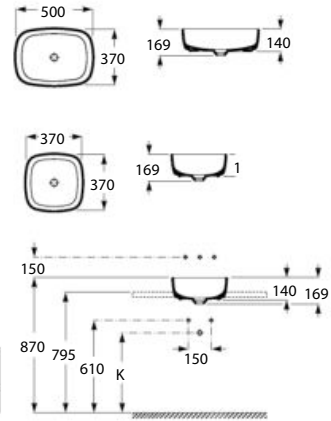

Trap	K
Totem	530
Minimal	
Bottle	570

Tra	K	18 in ø120
T t	30	
Mini al	70	
B t l