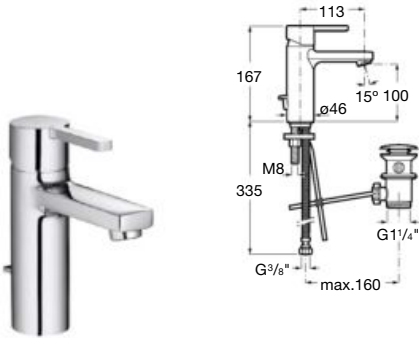

Naia / Ceramic cartridge

Basin mixer

5L
COLD
START

Single-lever basin mixer with aerator, pop-up waste and flexible supply hoses.
Cold start. Chrome.
Ref. A5A3096C00