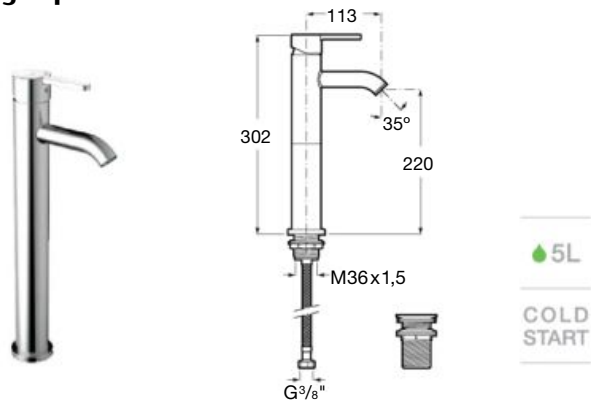

High spout basin mixer⁽¹⁾

Single-lever high spout basin mixer with smooth body, aerator and flexible supply hoses. Cold start. Chrome. Ref. A5A378AC0K