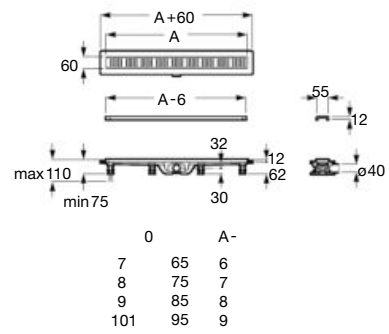

Waste systems / In-Drain

In-Drain Basic

Drain set with trim plate.

Dimensions	
950 x 60	Ref. A276308000
850 x 60	Ref. A276307000
750 x 60	Ref. A276306000
650 x 60	Ref. A276305000