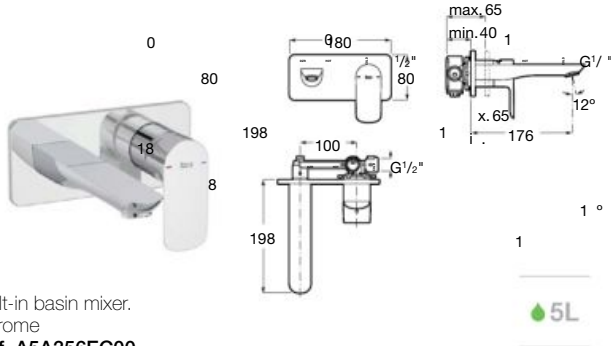

Built in basin mixer

Built-in basin mixer.
Chrome
Ref. A5A356EC00

To be completed with Universal built-in body.
Chrome
Ref. A525220603