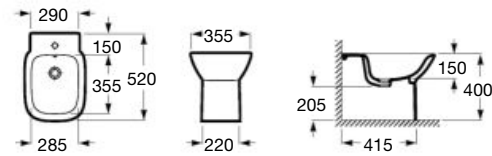

Bidet

540 mm length
Bidet
with fixing kit
Ref. A355994..0
White

SUPRALIT® cover with soft-closing system, metal hinges
Ref. A8069D2..B
White

SUPRALIT® cover, metal hinges
Ref. A8069D0..B
White

Bidet

520 mm length
BTW bidet
with fixing kit
Ref. A355997..0
White

BTW

Wall-hung bidet Square

540 mm length
Bidet
Ref. A355995..0
White

SUPRALIT® cover with soft-closing system, metal hinges
Ref. A8069D2..B
White

SUPRALIT® cover, metal hinges
Ref. A8069D0..B
White

Wall-hung bidet Round

540 mm length
Bidet
Ref. A357999..0
White

SUPRALIT® cover with soft-closing system, metal hinges
Ref. A806B20..B
White