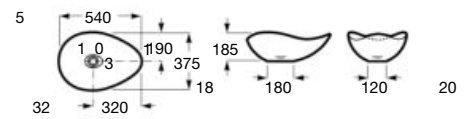

Ohtake

FINE CERAMIC

540 x 375 mm

Over countertop basin FINECERAMIC®
Ref. A327A13..0

00 62 63 64 65 66 08