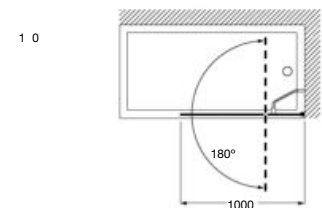

Victoria B1HF*

B1HF - 1 hinged panel with 180° opening + 1 fixed segment
Height 1500 mm

Clear Glass

References	Dimensions	Dimensions mounting Min-Max (A)	Opening (C)	Polished Silver
AM19510012	1000 (325+675)	980-1000	650