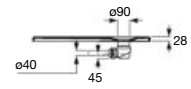

13
900

Dimensions	
900 x 900 x 28 ⁽¹⁾	Ref. AP10338438401..0
900 x 900 angular	Ref. AP10538438401..0