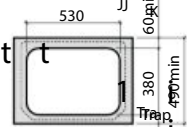

Carmen

wall-hung basin or for pedestal

800 x 500 mm

Basin with fixing kit
Ref. A3270A0000
White

650 x 480 mm

Basin with fixing kit
Ref. A3270A1000
White

Pedestal
Ref. A3370A0000
White

Drop-in basin

600 x 450 mm

Basin with fixing kit.
With taphole
Ref. A3270A5000
White

Close-coupled WC Rimless

670 mm length

Close-coupled WC Rimless with dual outlet, with elbow and fixing kit
Ref. A3420A7000
White

Cistern with dual-flush mechanism 4,5/3 litres
Ref. A3410A1000
White

SUPRALIT® seat and cover with soft-closing system, metal hinges
Ref. A801B5200B
White

COMPATIBLE
2,5/4,5
4,5/3L

Dimensions in mm.