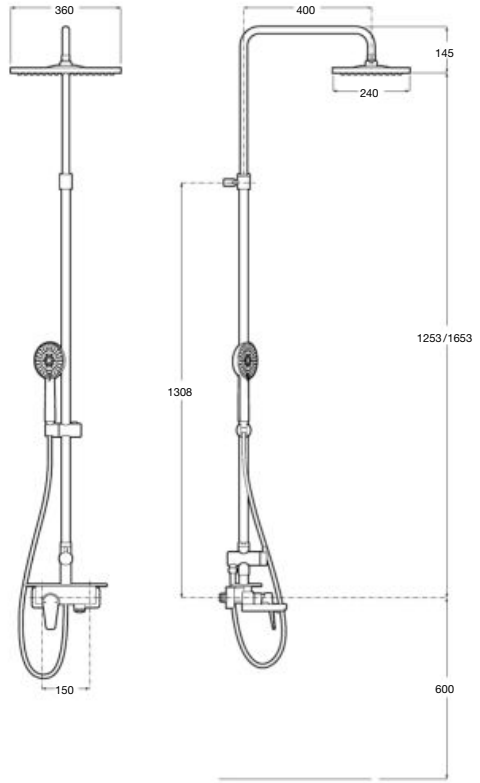

Finishes:

Dimensions in mm.

Even-M Square

Even-M Square single-lever bath-shower column with shelf

Finishes:

C0

Single-lever bath-shower column with shelf, adjustable height from 1253 to 1653 mm, hand shower, flexible hose and swivel bracket.
 Chrome
Ref. A5A9C90C00