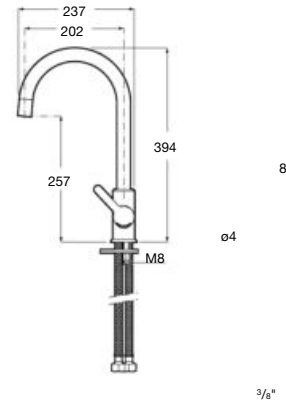

Mencia

Single-lever kitchen sink mixer

Single-lever kitchen sink mixer with swivel spout, aerator and flexible supply hoses. Cold start. Chromed.

Ref. A5A7409C00
456 RON