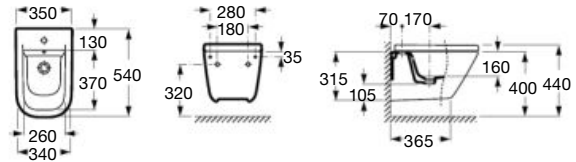

The Gap

Wall-hung bidet Square

540 mm length

Bidet
Ref. A357475..0
White

SUPRALIT® cover with
soft-closing system, metal hinges
Ref. A80673200B
White

SUPRALIT® cover with
metal hinges
Ref. A80673000B
White

Wall-hung bidet with hidden fixation, Square

540 mm length

Bidet
Ref. A357476..0
White

SUPRALIT® cover with
soft-closing system, metal hinges
Ref. A80673200B
White

SUPRALIT® cover with
metal hinges
Ref. A80673000B
White

Wall-hung bidet, Round

540 mm length

Wall-hung bidet
Ref. A3570N5..0
White

SUPRALIT® cover with soft-
closing system, metal hinges
Ref. A806D12..1
White

SUPRALIT® cover with
metal hinges
Ref. A806D10..1
White

Wall-hung bidet with hidden fixation, Round

540 mm length

BTW bidet, Round
Ref. A3570N6..0
White

SUPRALIT® cover with soft-
closing system, metal hinges
Ref. A806D12..1
White

SUPRALIT® cover with
metal hinges
Ref. A806D10..1
White