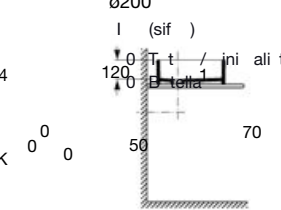

I (ri nja ur l

5 To em/Mini li ta
6 Bot ll

K	Trap
530	Totem / minimal
640	Bottle

Bol

60 min

ri eri epis

ø 420 mm

Over countertop basin