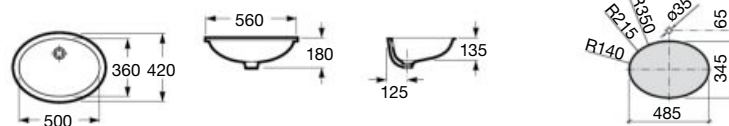

Berna

B R A 3-27 71 (b jo en im.)

560 x 420 mm

Built-in basin
with fixing kit

Ref. A327871..1

White