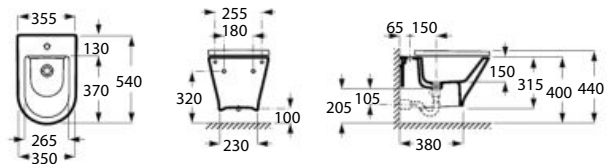

Wall-hung bidet, Round

540 mm length

Wall-hung bidet
Ref. A3570N5..0
White

SUPRALIT® cover with soft-
closing system, metal hinges
Ref. A806D12..1
White

SUPRALIT® cover with
metal hinges
Ref. A806D10..1
White