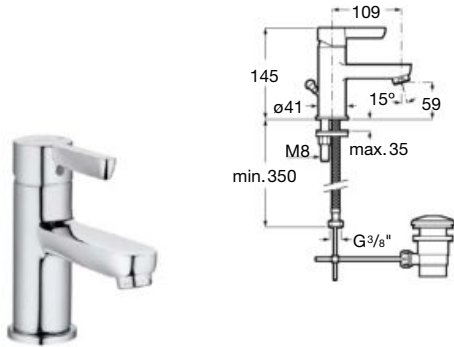

Saona / Ceramic cartridge

Basin mixer