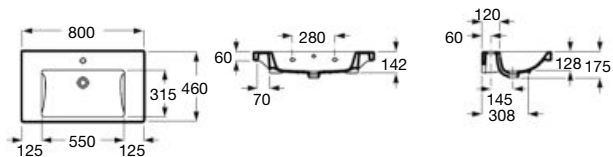

The Gap

Wall-hung basin, double

1400 x 460 mm

Double bowl wall-hung basin with fixing kit

Ref. A3270MU..0

White

TR	P	K
T	AP	TEM
T	TE	I L
MINI	AL	TTLE
B	TT	E

Trap	K	L
Totem	530	610
Minimal		640
Bottle	570	

Wall-hung basin

1000 x 460 mm

Wall-hung or vanity basin with fixing kit

Ref. A3270MA..0

White

Wall-hung basin

800 x 460 mm

Wall-hung or vanity basin with fixing kit

Ref. A3270M0..0

White

Wall-hung basin

600 x 460 mm

Wall-hung or vanity basin with fixing kit

Ref. A3270M1..0

White