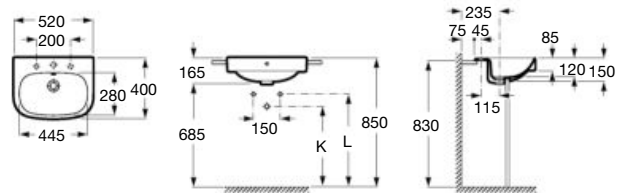

The Gap

	Trap	rap	K	J
Totem/Minimal	30	6	610	
Bottle	70	6	640	

550 x 420 mm

Semi-recessed basin
Ref. A3270YG..0
 White

Debba

520 x 400 mm

Semi-recessed basin
Ref. A32799S..0
 White

Drop-in basins