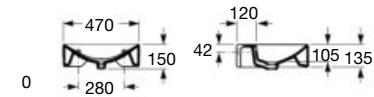

Diverta

470 x 440 x 135 mm
Countertop or wall-hung basin
with fixing kit
Ref. A3271110..0
White