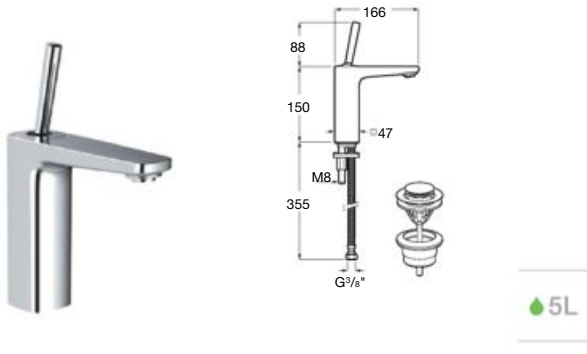

Pals / Ceramic cartridge

Basin mixer

Smooth body basin mixer with joystick handle, flexible supply hoses and click clack waste.
Chrome.
Ref. A5A326DC00