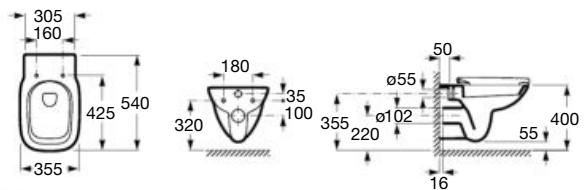

Seat and cover with metal hinges
Ref. A8019D0..4
White

540 mm length

Wall-hung WC Square, Rimless
Ref. A34699L..0
White

Wall-hung WC Round, Rimless

SUPRALIT® seat and cover with soft-closing system, metal hinges
Easy Remove
Ref. A801B22..B
White