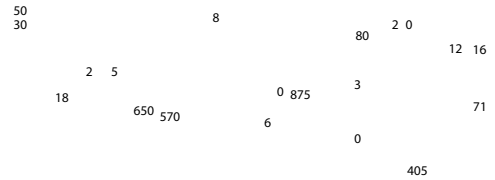

Basins **Wall-hung**

Beyond*

Totem basin

500 x 450 x 880 mm

Basin FINECERAMIC® with fixing kit. Includes universal waste with ceramic plug ø72 mm.
Ref. A3270B0..0

FINE CERAMIC

00 62 63 64 65 66

Beyond*

460 x 470 x 380 mm

Basin FINECERAMIC®. Includes universal waste with ceramic plug ø72 mm.
Ref. A3270B1..0

FINE CERAMIC

00 62 63 64 65 66

Tr p	K	L		K	L	M
T t m	5	610	8	530	610	80
B ttle	610	50		610	550	

W+W*

Basin and WC 2 in 1

Basin WC and Singles faucet. Includes cover.
Ref. A893020001

COMPACT

6/3L

Dimensions in mm.

*Product on request

Replace (..) in the product reference with the code of the chosen finish.