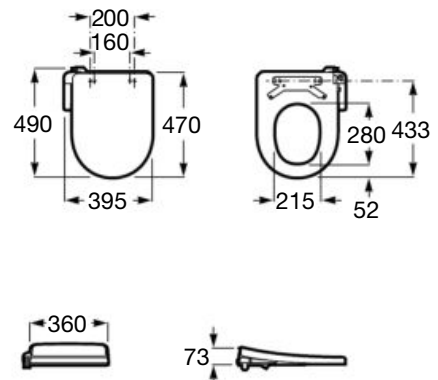

Multiclean® M3

Seat with washing function at water inlet temperature or 37°C. Round shape. Needs power supply.
Ref. A804052001