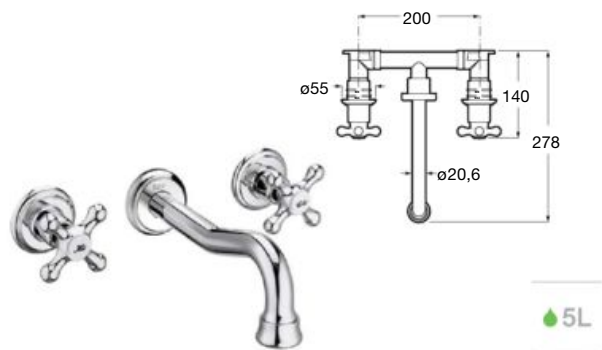

Wall-mounted basin mixer*

Twin-lever wall-mounted basin mixer with central spout. Chromed.
Ref. A5A474BC00