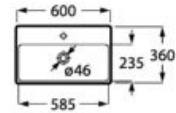

600 x 360 mm

Compact wall-hung basin FINECERAMIC®
Ref. A327684..0