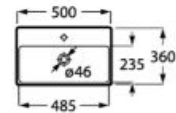

500 x 360 mm
Basin FINECERAMIC®
Ref. A32768E..0