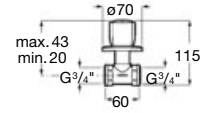

Brava built-in valve

Built-in valve 3/4".
Blue index
Ref. A5A168EC00