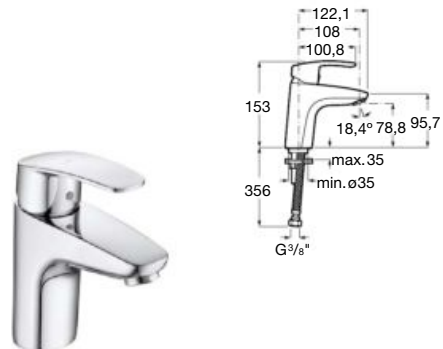

Basin mixer

Single-lever basin mixer, smooth body, aerator and flexible supply hoses.
Cold start. Chrome.
Ref. A5A3298C00 ⁽¹⁾

Built-in basin mixer

Built-in single-lever basin mixer.
Chrome.
Ref. A5A3L98C00

To be completed with built-in universal body.
Ref. A525220603