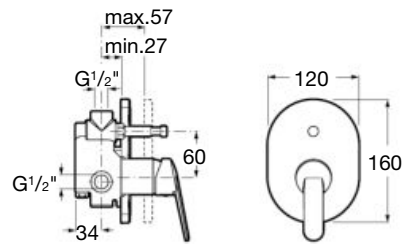

Built-in bath/ shower mixer

Single-lever bath/shower mixer with diverter.
Chrome.

Ref. A5A0625C00