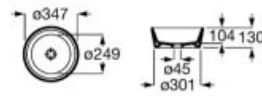

Optica

(N)

00 62 08

350 mm

Over countertop basin Round
Ref. A327B15..0