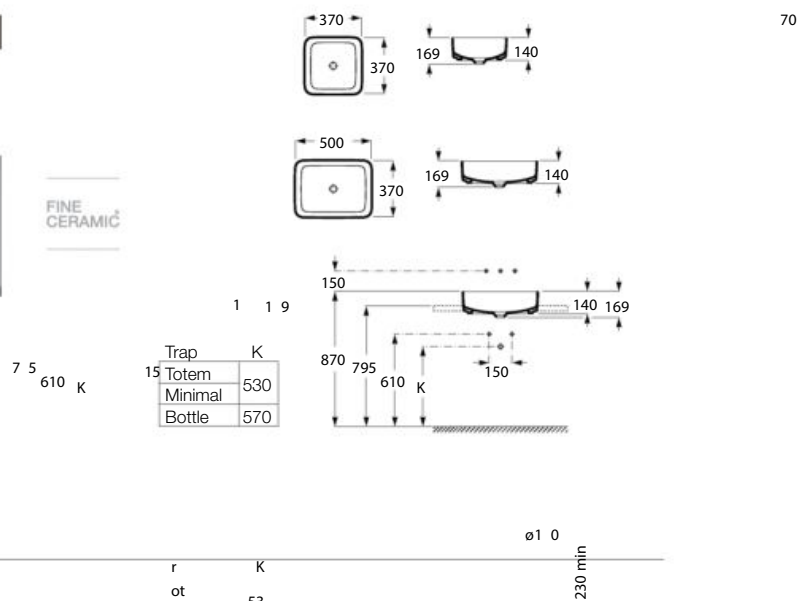

Basins Over countertop

Beyond*

Inspira Square

Inspira Soft

*Product on request

Replace (..) in the product reference with the code of the chosen finish.

(1) Colours Matt white 62 and Pearl 63 on stock

(2) Colours Matt white 62 and Onyx 64 on stock