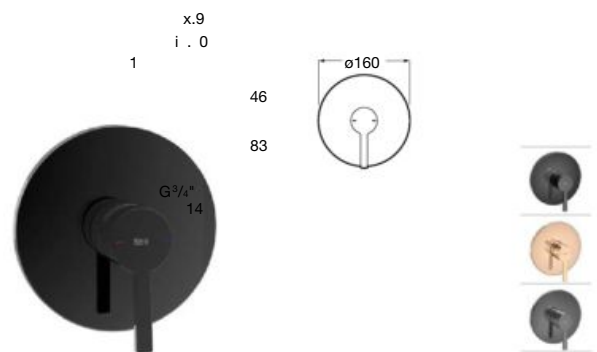

Built-in bath or shower mixer

Single-lever built-in bath or shower mixer
Everlux.
To be completed with RocaBox ref. A525869403
Ref. A5A2B96..0

CN RG NM