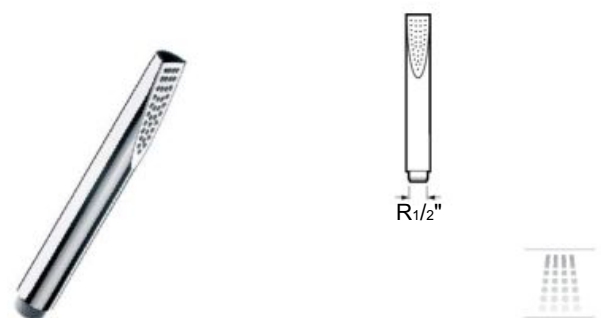

Hand shower Bisel

Hand shower.
1 function: Rain.
Chrome.
Ref. A5B9047C00