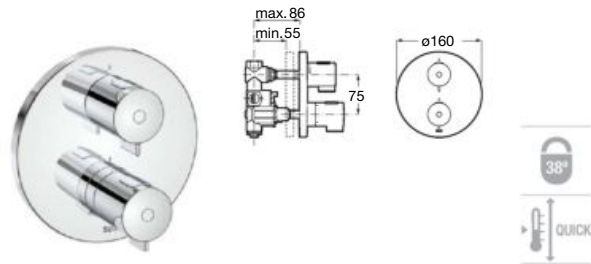

Built-in thermostatic bath or shower mixer

Built-in thermostatic bath or shower mixer.
Chrome.
Ref. A5A2M18C00

Dimensions in mm.