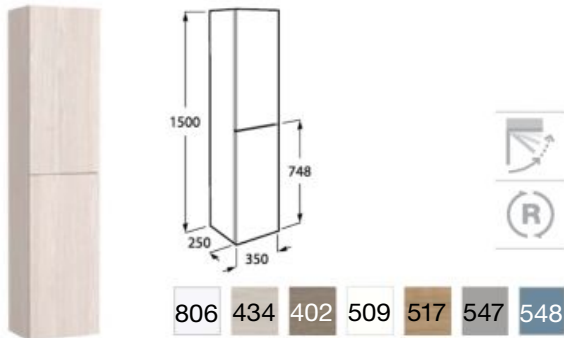

Column Extra*