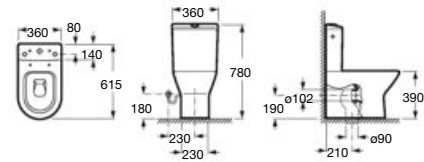

Close-coupled WC Compact, back to wall

BTW
COMPACT
6/3L

615 mm

Close-coupled WC Compact with dual outlet and fixing kit
Ref. A342642000
White

Dual flush 3/6L WC cistern, side inlet
Ref. A341646000
White

SLIM, Soft-closing seat and cover
Ref. A801C4200U
White

Soft-closing seat and cover
Ref. A80164A004
White

Seat and cover
Ref. A801640004
White