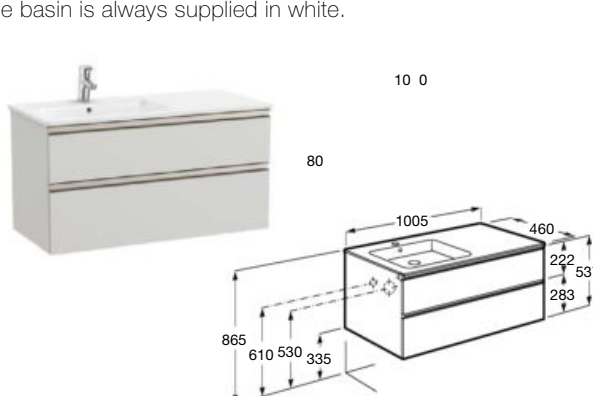

2 drawers

1000 mm*

- Left
- Ref. A851481806 (glossy white)
 - Ref. A851481434 (nordic ash)
 - Ref. A851481402 (city oak)
 - Ref. A851481509 (matt white, black handle)
 - Ref. A851481517 (walnut, black handle)
 - Ref. A851481547 (matt grey, black handle)
 - Ref. A851481548 (matt blue, black handle)