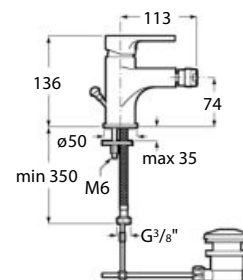

Arola / Ceramic cartridge

Basin mixer

5L
COLD
START

Single-lever basin mixer.
With aerator, pop-up waste and flexible supply hoses.
Cold start. Chrome.
Ref. A5A306AC0K

Basin mixer

5L
COLD
START

Single-lever basin mixer, smooth body.
With aerator and flexible supply hoses.
Cold start. Chrome.
Ref. A5A326AC0K

High spout basin mixer

5L
COLD
START

Single-lever high spout basin mixer, smooth
body with aerator and flexible supply hoses.
Cold start. Chrome.
Ref. A5A376AC0K

Basin mixer ⁽¹⁾

COLD
START

Single-lever basin mixer with lateral handle, aerator
and flexible supply hoses.
Cold start. Chrome.
Ref. A5A8A6AC0K

Bidet mixer

Single-lever bidet mixer with aerator,
pop-up waste and flexible supply hoses.
Chrome.
Ref. A5A626AC0K