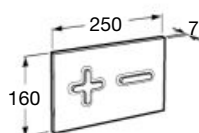

PL5 Dual

PL6 Dual

PL7 Dual

PL10 Dual

160

250

EP-1 Dual Electronic*

Operating plate for
compact versions
Black Glass
Ref. A890103008

50