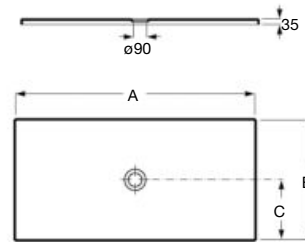

62 63 64 65 66

Dimensions

1800 x 800 x 35	Ref. A3740L0..0
1800 x 700 x 35	Ref. A3740L1..0
1600 x 800 x 35	Ref. A3740L2..0
1600 x 700 x 35	Ref. A3740L3..0
1400 x 800 x 35⁽¹⁾	Ref. A3740L4..0
1400 x 700 x 35	Ref. A3740L5..0
1200 x 800 x 35⁽¹⁾	Ref. A3740L6..0
1200 x 700 x 35	Ref. A3740L7..0
1000 x 800 x 35⁽¹⁾	Ref. A3740L8..0
1000 x 700 x 35	Ref. A3740L9..0