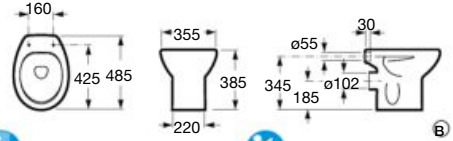

SUPRALIT® seat and cover with soft-closing system, metal hinges Easy Remove
Ref. A801B62..B
White

SLIM seat and cover with soft-closing system
Ref. A801392..1
White