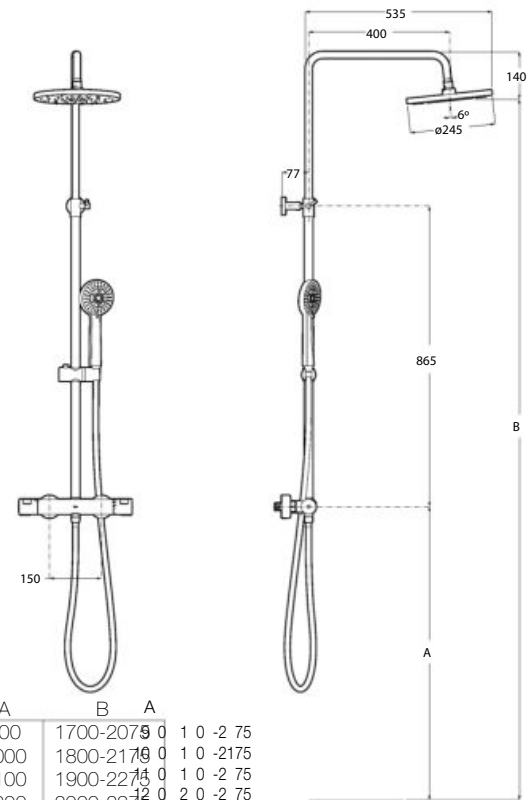

Victoria-T Plus thermostatic telescopic shower column

Thermostatic shower column with adjustable height. The shower head ø245mm can be swivelled, flexible hose 1,70 m metal and swivel bracket. Hand shower ø100 with 3 functions. Chrome.
Ref. A5A2F18C00

Finishes:
C0

A	B	A
900	1700-2075	0 1 0 -2 75
1000	1800-2175	0 1 0 -2175
1100	1900-2275	0 1 0 -2 75
1200	2000-2375	0 2 0 -2 75