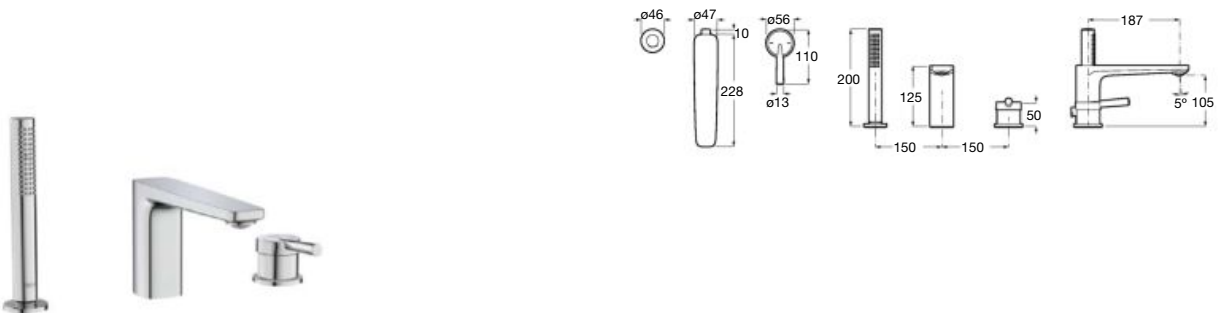

Deck-mounted bath-shower mixer*

Deck-mounted bath-shower mixer with central spout, diverter and handshower.
Chrome.
Ref. A5A986DC00

Dimensions in mm.

*Product on request