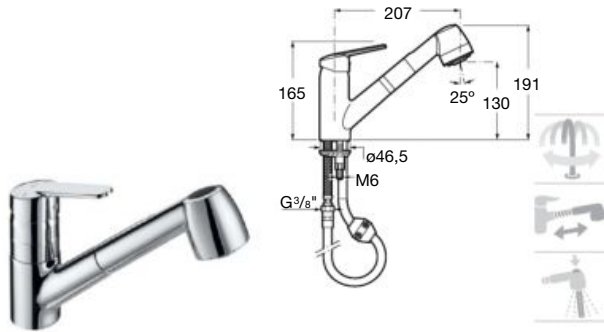

Victoria / Victoria Pro

Victoria single-lever kitchen sink mixer with removable spout

Single-lever kitchen sink mixer with removable swivel spout, rinse spray function and flexible supply hoses.
Chromed.
Ref. A5A8125C00
661 RON