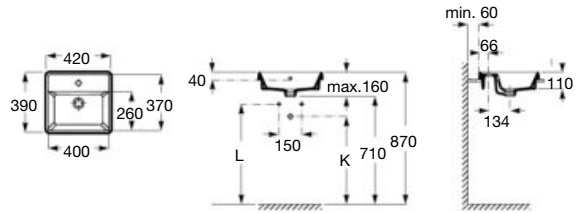

The Gap

Drop-in basin

	K (Trap)	L
Totem/Minimal	530	610
Bottle	610	640