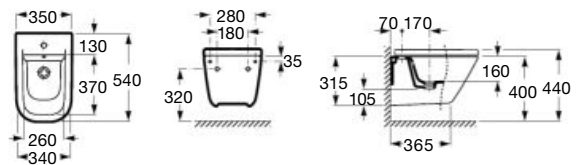

Wall-hung bidet with hidden fixation, Square

540 mm length

Bidet
Ref. A357476..0
White

SUPRALIT® cover with
soft-closing system, metal hinges
Ref. A80673200B
White

SUPRALIT® cover with
metal hinges
Ref. A80673000B
White