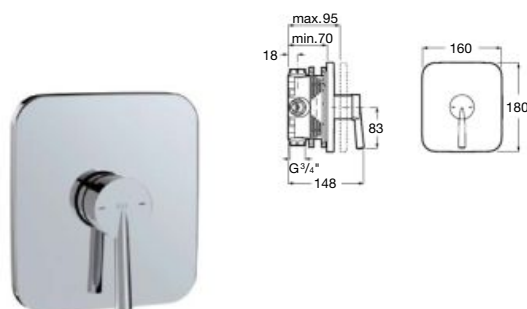

Built-in bath or shower mixer*

Built-in bath or shower mixer.
Chrome.
To be completed with RocaBox A525869403.
Ref. A5A2B6DC00