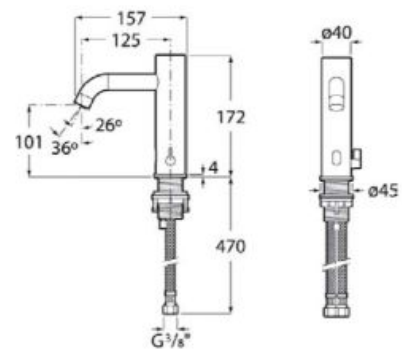

Electronic basin mixer Ona*

Electronic basin mixer with flexible supply hoses.

Chrome Ref. A5A539EC00   Chrome Ref. A5A559EC00