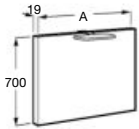

Victoria-N mirror

Does not include spotlight

A
1200
1000
800
600

1200 mm
Ref. A812336406

1000 mm
Ref. A812335406

800 mm
Ref. A812333406

600 mm
Ref. A812331406

A
1 00
1 00
0
0
70