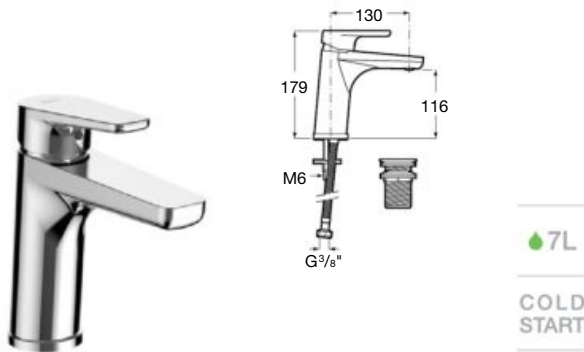

Anara / Ceramic cartridge

Basin mixer

Single-lever basin mixer with aerator, click-clack waste and flexible supply hoses.
Cold start. Chrome.
Ref. A5A301BC0K