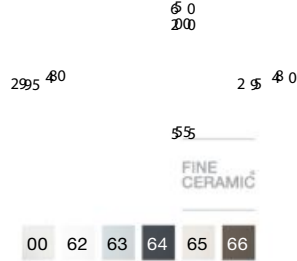

3 .. i i
3 .. i i

Carmen

800 x 500 mm*
Basin
with fixing kit
Ref. A3270A0000
White

650 x 480 mm
Basin
with fixing kit
Ref. A3270A1000
White

Pedestal
Ref. A3370A0000
White

3 7 1..
3 7 1..

-1 ii ii
- ii ii S

Trap
Tbtem
Minimal
Bottle

	50	00		
			K	J
Totem			530	8010
Minimal			293	
Bottle			570	640

Inspira

1000 x 490 mm
Basin FINECERAMIC®
with fixing kit
Ref. A32752A..0

3 7 .. t l

Trap
Ttte
Minimal
Bottle

Ta
T t
Mi i al
B ttl

800 x 490 mm
Basin FINECERAMIC®
with fixing kit
Ref. A32752B..0

lla a s r
5.. 5 -1 ii ci
5.. 5 -3 ii ci s

2
I
0
275 5
5

1 0 3 8 0

600 x 490 mm
Basin FINECERAMIC®
with fixing kit
Ref. A32752C..0

rap K J
o em 530 80
Minimal
Bottle

Replace (..) in the product reference with the code of the chosen finish.

(1) Colour Onyx 64 and Coffee 66 on stock, rest of colours on request

Dimensions in mm.

50 min
380
490 min