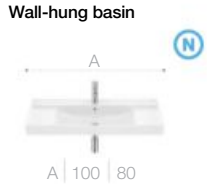

Products

A | 60 | 55 | 50 | 45

Complete your bathroom

Complete your bathroom

Colours | Vitreous china

White 00

Matt white 62

Supraglaze® S0

Finishes | Faucets

Chrome C0

Matt black NB

Everlux finishes:

Titanium black CN

Rose Gold RG