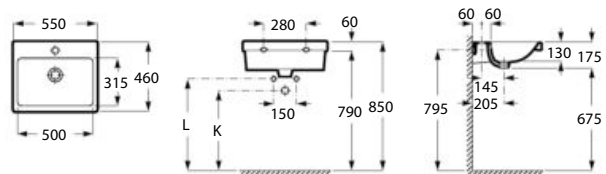

The Gap

550 x 460 mm

Wall-hung basin with fixing kit
Ref. A3270MV..0
White

R	K	K	L
OT	Trap		
INIMA	5 Botem	10	530
	Minimal		610
T LE	5 Bottle	40	640

Dimensions in mm.

*Product on request

Replace (..) in the product reference with the code of the chosen finish.