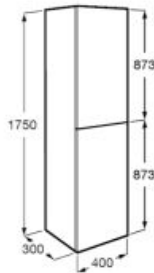

Delta column *

1. 1750 x 400 mm
   Ref. A857635509 (matt white)
   Ref. A857635510 (grey sand)
   Ref. A857635511 (dark elm)
   Ref. A857635512 (light oak)
   Ref. A857635513 (matt green)

1. 509 510 511 512 513