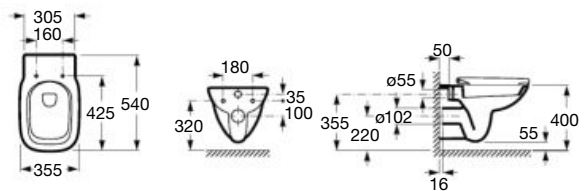

Wall-hung WC Square, Rimless

SUPRALIT® seat and cover with soft-closing system, metal hinges
Easy Remove
Ref. A8019D2..B
White

Seat and cover with soft-closing system, metal hinges
Ref. A8019D2..4
White

SLIM seat and cover with soft-closing system
Ref. A8019D2..5
White

Seat and cover with metal hinges
Ref. A8019D0..4
White

540 mm length

Wall-hung WC Square, Rimless
Ref. A34699L..0
White