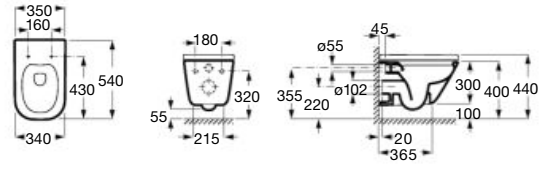

The Gap

Wall-hung WC Square

540 mm length
Wall-hung WC
Ref. A346477..0
White

SLIM seat and cover with soft-closing system
Ref. A801472..3
White

SUPRALIT® seat and cover with soft-closing system, metal hinges, Easy Remove
Ref. A801472..B
White

SUPRALIT® seat and cover with metal hinges, Easy Remove
Ref. A801470..B
White

Wall-hung WC Square, Rimless

540 mm length
Wall-hung Square WC, Rimless
Ref. A34647L..0
White

SLIM seat and cover with soft-closing system
Ref. A801472..3
White

SUPRALIT® seat and cover with soft-closing system, metal hinges, Easy Remove
Ref. A801472..B
White

SUPRALIT® seat and cover with metal hinges, Easy Remove
Ref. A801470..B
White

Compact wall-hung WC Square, Rimless

480 mm length
Wall-hung WC, Rimless
Ref. A34647A..0
White

SLIM seat and cover with soft-closing system
Ref. A801732..1
White

SUPRALIT® seat and cover with soft-closing system, metal hinges, Easy Remove
Ref. A801732..B
White

SUPRALIT® seat and cover with metal hinges, Easy Remove
Ref. A801730..B
White

Wall-hung WC, Round, Rimless

540 mm length
Wall-hung Round WC, Rimless
Ref. A3460NL..0
White

SUPRALIT® seat and cover with soft-closing system, metal hinges, Easy Remove
Ref. A801D12..1
White

SUPRALIT® seat and cover with metal hinges, Easy Remove
Ref. A801D10..1
White

SLIM seat and cover with soft-closing system
Ref. A801D12..3
White