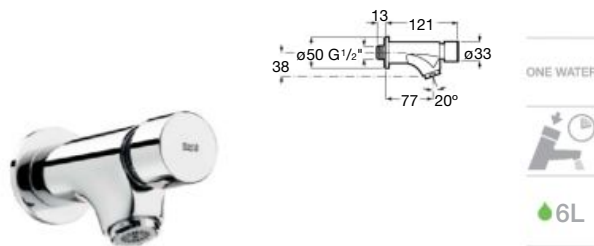

Basin faucet

Wall-mounted basin faucet with aerator G1/2". Flow: 6 l/m.
Automatic closing: 15 sec Chromed.
Ref. A5A7877C00