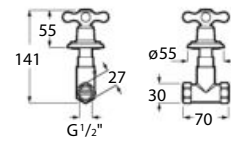

Wall-mounted shower column

Twin-lever wall-mounted shower column with manual diverter, shower head, hand shower, integrated bracket and flexible hose. Chromed.

Ref. A5A974BC00

Built-in valve*

Built-in valve

Ref. A5A154BC00