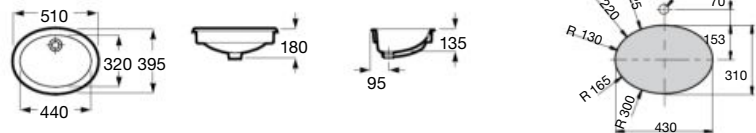

ini al 0 10
otll 0 0

L
300-340
240-290
2 29

Neo Selene**510 x 395 mm**Drop-in or built-in basin
with fixing kit**Ref. A322307..0**

White

Grand Berna**620 x 390 mm**Built-in basin
with fixing kit,
enameled on both sides**Ref. A327899..0**