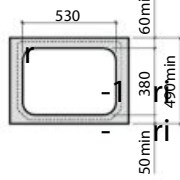

Drop-in basins

Beyond*

585 x 450 mm
Basin FINECERAMIC®
Includes universal waste with ceramic plug ø72 mm.
Ref. A3270B6..0

450 x 450 mm
Basin FINECERAMIC®
Includes universal waste with ceramic plug ø72 mm.
Ref. A3270B7..0

- 00
- 62
- 63
- 64
- 65
- 66

Carmen

600 x 450 mm
Basin with fixing kit.
With taphole
Ref. A3270A5000
White

Trap	K	J
Tote	530	610
ini	30	15
l	70	76
Bo	570	640

Inspira Square

550 x 370 mm
Basin FINECERAMIC®
Including universal waste with ceramic plug ø 72 mm.
Ref. A327534..0

370 x 370 mm
Basin FINECERAMIC®
Including universal waste with ceramic plug ø 72 mm.
Ref. A32753R..0

- 00
- 62
- 63
- 64
- 65
- 66