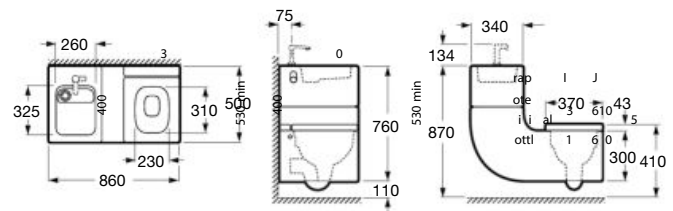

W+W*

Basin and WC 2 in 1

Basin WC and Singles faucet. Includes cover.
Ref. A893020001

COMPACT

6/3L