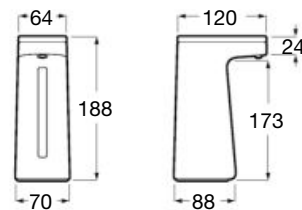

Public

Soap or hydroalcoholic gel dispenser with sensor.

General technical data

Soap or hydroalcoholic gel dispenser with sensor. Powered by four 1.5V LR6 (AA) batteries. ABS. 250 ml. White

Ref. A818013009

· Installation:	Countertop
· Material:	ABS
· Capacity:	250 ml
· Color:	White