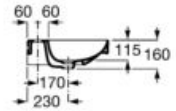

600 x 460 mm

Wall-hung basin FINECERAMIC®
Ref. A327686..0