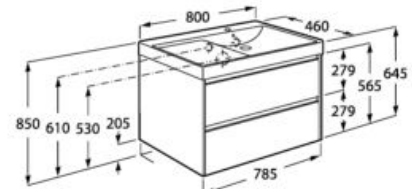

800 mm (Left)
Ref. A851692509 (matt white)
Ref. A851692510 (grey sand)
Ref. A851692511 (dark elm)
Ref. A851692512 (light oak)
Ref. A851692513 (matt green)

Base Unit	Washbasin
A857631XXX	A327689004

800 mm (Right)
Ref. A851690509 (matt white)
Ref. A851690510 (grey sand)
Ref. A851690511 (dark elm)
Ref. A851690512 (light oak)
Ref. A851690513 (matt green)

Base Unit	Washbasin
A857629XXX	A327688004