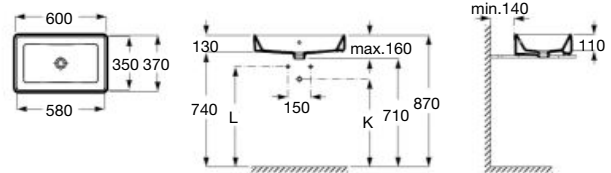

Over countertop basin

600 x 370 mm

Over countertop basin

Ref. A3270Y2..0

White