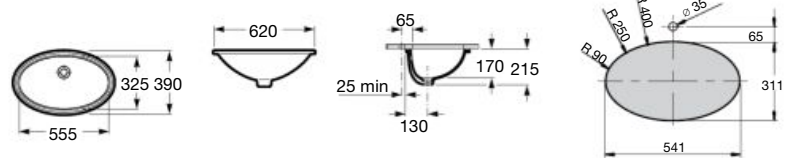

ini al 0 10
otll 0 0

L
300-340
240-290
2 29

Neo Selene**510 x 395 mm**Drop-in or built-in basin
with fixing kit**Ref. A322307..0**

White

Grand Berna**620 x 390 mm**Built-in basin
with fixing kit,
enameled on both sides**Ref. A327899..0**