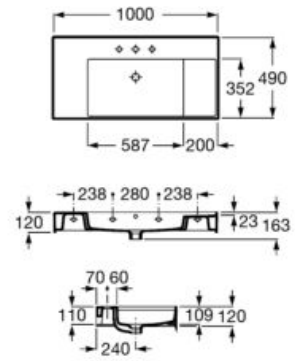

FINE
CERAMIC

00 62 63 64 65 66

800 x 490 mm

Basin FINECERAMIC®
with fixing kit
Ref. A32752B..0