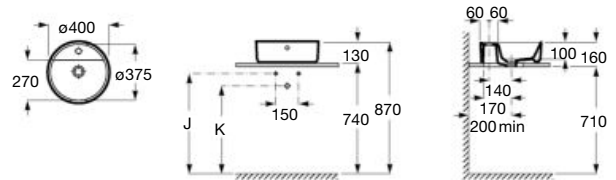

The Gap

ø 400 mm
Over countertop basin
Ref. A3270MK..0
White