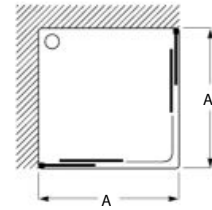

Shower enclosures / Ura

URA 2L2

L2 - Lateral with 1 sliding door + 1 fixed door

To order complete shower screen (Ura 2L2) it is necessary to order 2 units of Ura L2.

Maxiclean treatment included

Height 1950 mm.