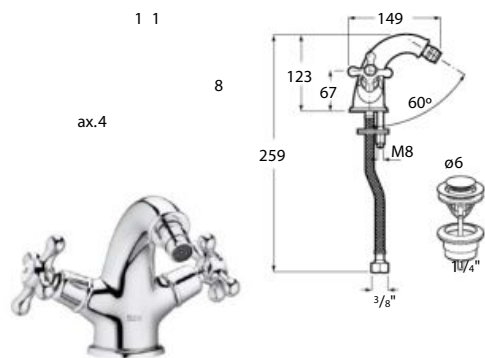

Deck-mounted basin mixer*

Basin mixer smooth body with central swivel spout, click-clack waste and flexible supply hoses. Chromed.
Ref. A5A444BC00

Bidet mixer

Twin-lever bidet mixer with swivel aerator and flexible supply hoses. Includes click-clack waste. Chromed.
Ref. A5A6A4BC00