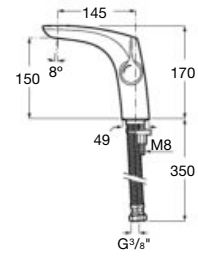

Basin mixer

Single-lever basin mixer smooth body with flexible supply hoses. Cold start. Everlux.
Ref. A5A3B3A..0 ⁽¹⁾