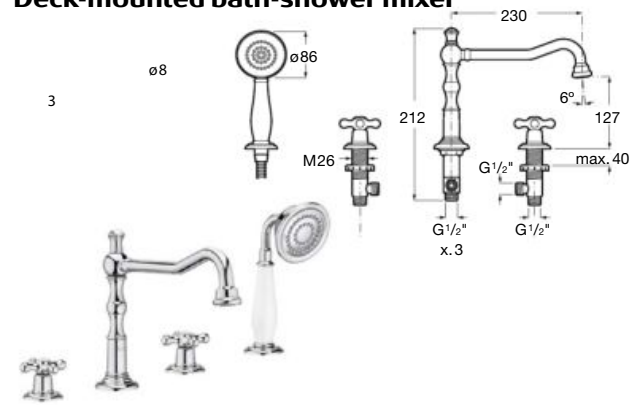

Deck-mounted bath-shower mixer *

Deck-mounted bath-shower mixer with central spout, diverter and handshower. Chromed.
Ref. A5A094BC00