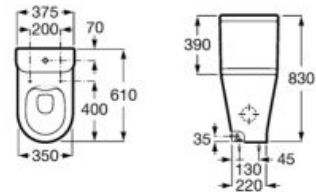

Comfort height close-coupled WC Round

COMPACT

COMFORT

BTW

RIMLESS

COMPATIBLE

4,5/3L

610 mm length