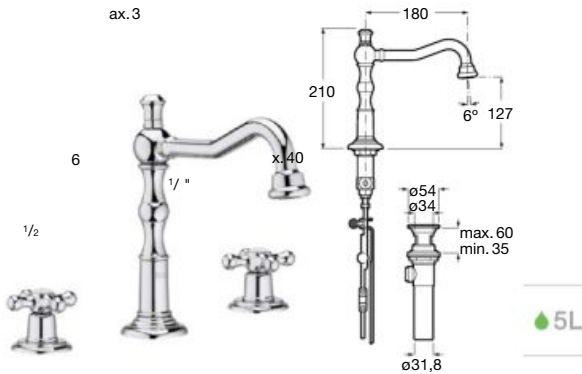

Deck-mounted basin mixer*

Basin mixer smooth body with central swivel spout, click-clack waste and flexible supply hoses. Chromed.
Ref. A5A444BC00

Bidet mixer

Twin-lever bidet mixer with swivel aerator and flexible supply hoses. Includes click-clack waste. Chromed.
Ref. A5A6A4BC00