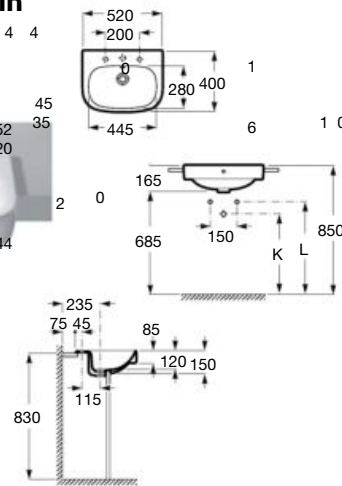

In-countertop basin

Semi-recessed basin

- **500 x 410 mm**
  Basin with fixing kit
  Ref. A32799M..0
  White

- **520 x 400 mm**
  Semi-recessed basin
  Ref. A32799S..0
  White

	K (siphon)
Totem / minimal	530
Bottle	500
Mini	610