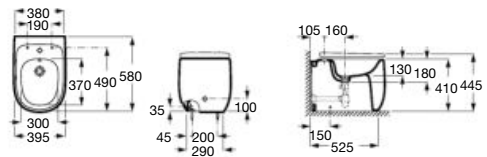

580 mm length

Back to wall bidet with fixing kit
Ref. A3570B8..0

SUPRALIT® cover with soft-closing system, metal hinges, Easy Remove
Ref. A806B82..B

c t a
e.a3 7 8 x0

Wall-hung bidet

00 62 63 64 65 66

585 mm length

Wall-hung bidet with fixing kit
Ref. A3570B6..0

SUPRALIT® cover with soft-closing system, metal hinges, Easy Remove
Ref. A806B82..B