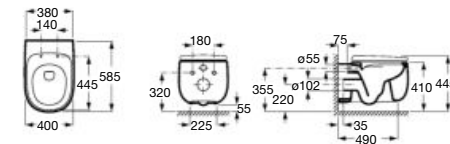

Wall-hung WC Rimless

585 mm length
Wall-hung Rimless WC
with hidden fixations.
Ref. A3460B7..0

RIMLESS

00 62 63 64 65 66

SUPRALIT® seat and cover with soft-closing
system, metal hinges, Easy Remove.
Ref. A801B82..B