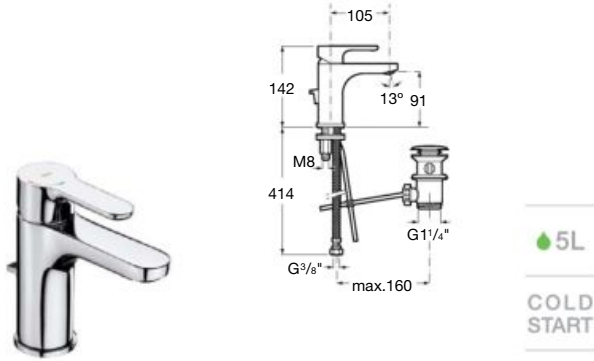

L20 / Ceramic cartridge

Basin mixer

Single-lever basin mixer with XL handle.
With aerator, pop-waste and flexible supply hoses
Cold start. Chrome.
Ref. A5A3I09C00