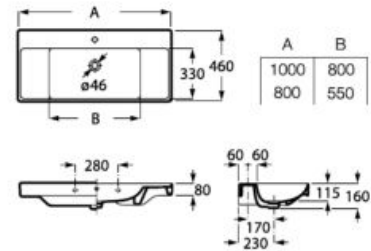

Pedestal

(N)

FINE
CERAMIC

00 62

190 x 150 x 720 mm

Pedestal for washbasins 1000 and 800 mm with central bowl
Ref. A337470..0