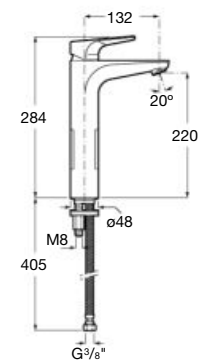

High spout basin mixer

5L

COLD
START

Single-lever high spout basin mixer, with aerator, smooth body and flexible supply hoses. Chrome.
Ref. A5A3790C00