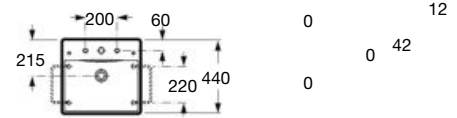

Diverta

470 x 440 x 135 mm
Countertop or wall-hung basin
with fixing kit
Ref. A3271110..0
White