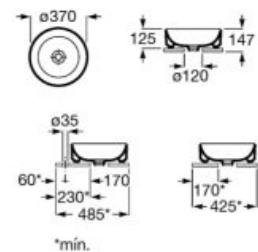

370 mm

Over countertop basin FINECERAMIC®
Ref. A32768J..0