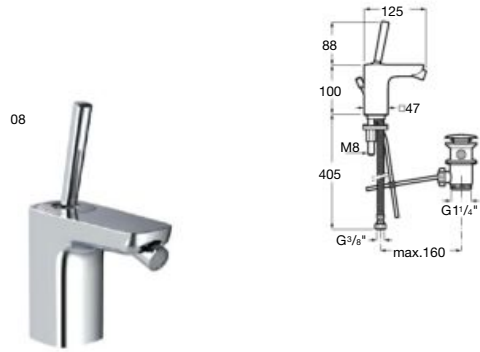

Bidet mixer*

Bidet mixer with pop-up waste and flexible supply hoses.
Chrome.
Ref. A5A606DC00