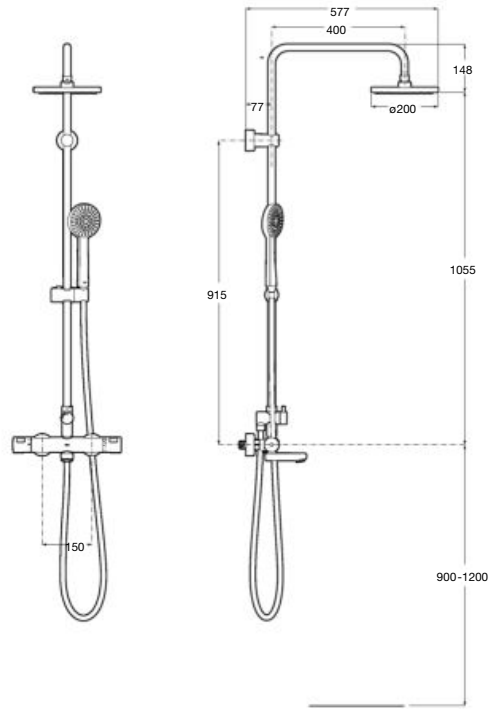

Victoria-T Plus / Victoria-T Basic

Victoria-T Basic thermostatic bath-shower column

Bath-shower column with retractable spout. Shower head ø200 mm, metal flexible hose 1,7 and swivel bracket. Hand shower ø100 with 1 function. Chrome.
Ref. A5A2N18C00

Finishes:
C0