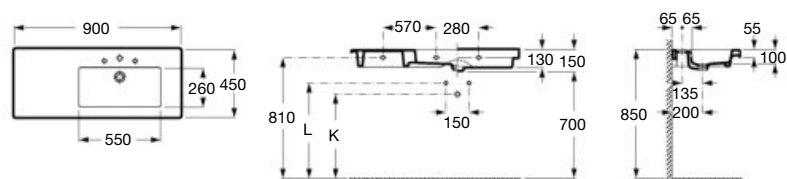

Prisma

900 x 450 mm*

Basin
with fixing kit
Ref. A327543000
White