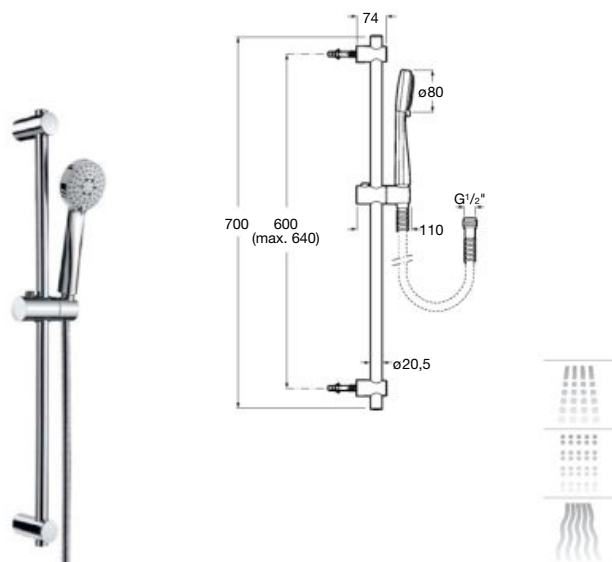

Shower kit Stella 80/3

Shower kit Stella 80/3. Hand shower with 3 functions, slide bar 700 mm. Flexible hose PVC 1.70 m Chrome.
Ref. A5B1403C00