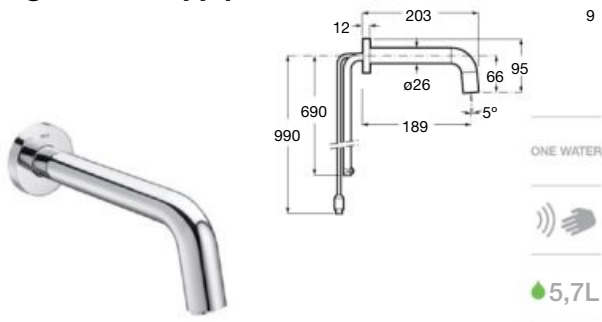

Loft-E / Sentronic-E* / Electronic

Built-in electronic basin faucet Loft-E Single water supply

Built-in electronic basin faucet (single water supply) with spout integrated sensor. Chromed.

Powered by 4 AA alkaline batteries (1.5V LRG) (AA).
Ref. A5A5643C00*

Powered by mains connection (230)⁽¹⁾.
Ref. A5A5743C00