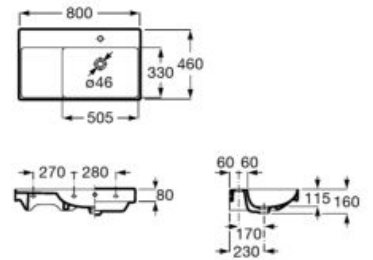

800 x 460 mm
Wall-hung basin FINECERAMIC®
Sink on right hand
Ref. A327688..0