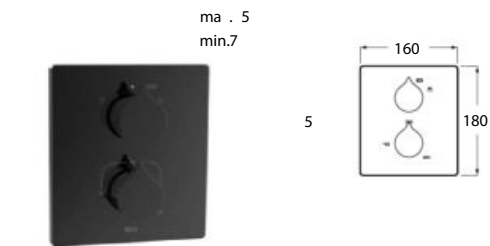

Built-in thermostatic bath or shower mixer.
Everlux.
To be completed with RocaBox Ref. A525869403
Ref. A5A2C3A..0

CN RG NM