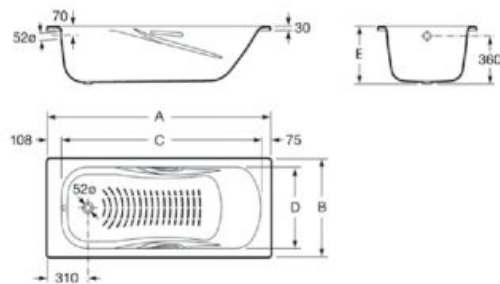

For version without massage optional siphon ø52:

Chrome finish **Ref. A506404600**

Rest of finishes **Ref. A5064046..***

Compatible panels and legs on page

STEEL

±2,4
mm

ANTI-SLIP

Contesa