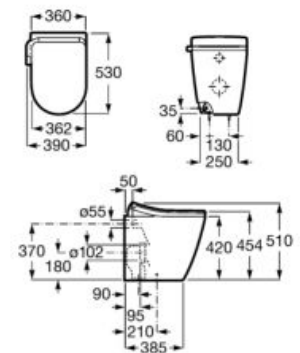

In-Wash® Ona, close-coupled with heated seat and cover* ⁽¹⁾

(N)

675 mm length

Close-coupled smart toilet with dual flush 4,5/3 litre and dual outlet. Roca Rimless®, seat and cover with washing and drying function included. Heated seat with adjustable temperature. Supraglaze® coating. Needs power supply.

Ref. A80315HS01

In-Wash® Ona, back to wall single floorstanding with heated seat and cover * ⁽¹⁾

(N)

530 mm length

Back to wall single floorstanding smart toilet with dual outlet. Roca Rimless®, seat and cover with washing and drying function included. Heated seat with adjustable temperature. Supraglaze® coating. Needs power supply. Basic Tank One Compact installation system (A890070200) recommended.

Ref. A80315GS01

Recommended installation with
Concealed cistern Basic Tank One Compact
Ref. A890070200

In-Wash® Ona, Rimless, wall-hung WC with heated seat and cover ⁽¹⁾

(N)

530 mm length

Wall-hung smart toilet. Roca Rimless®, seat and cover with washing and drying function included. Heated seat with adjustable temperature. Supraglaze® coating. Needs power supply.

Ref. A80315FS01