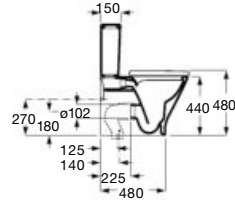

Ring with stainless
 steel hinges
 White
 Ref. A80123D004

The Gap

Comfort height close-coupled WC Square

COMFORT

BTW

RIMLESS

COMPATIBLE

4,5/3L