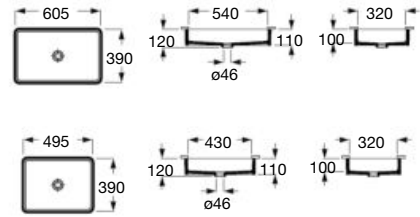

Built-in basins

Inspira*

00 62 63 64 65 66

FINE
CERAMIC

Diverta

500 x 380 mm
Drop-in or built-in basin
with fixing kit
Ref. A327114000
White

Foro

ø 410 mm
Built-in basin
with fixing kit
Ref. A327884..0⁽¹⁾
White

F R - 6 -278 4 (Bajo ncim.)

⁽¹⁾ Fitting hole 342 mm