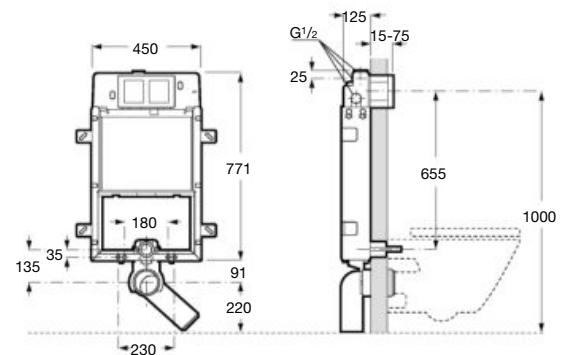

Basic WC

- 6/3L
- 4,5/3L
- 4/2L

Concealed cistern with dual flush mechanism 6/3, 4,5/3 or 4/2 litres for wall-hung WC. Minimum depth 125 mm. Draining elbow $\varnothing 90/90$ and $\varnothing 90/110$
Ref. A890090120