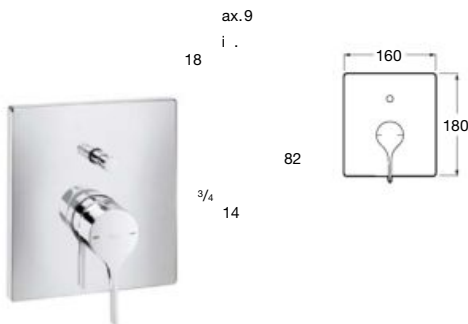

Built-in bath-shower mixer

Single-lever built-in bath-shower mixer with an automatic diverter. Chrome.
To be completed with RocaBox ref. A525869403
Ref. A5A0B3AC00