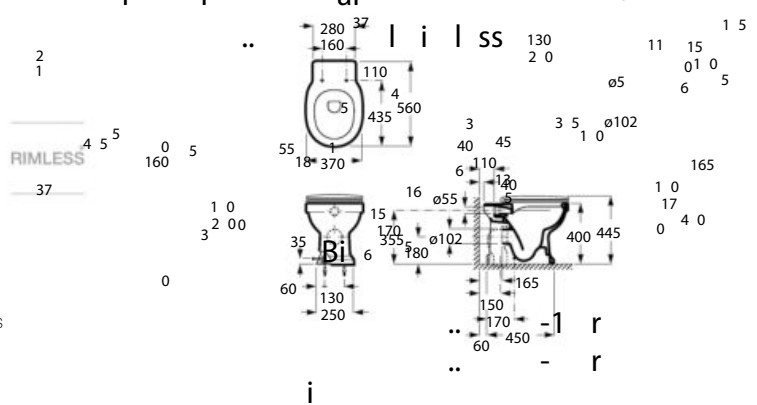

560 mm length
Rimless WC with dual outlet with fixing kit
Ref. A3440A9000
White

SUPRALIT® seat and cover with soft-closing system, metal hinges
Ref. A801B5200B
White

Bidet*

560 mm length
Bidet
Ref. A3570A4000
White