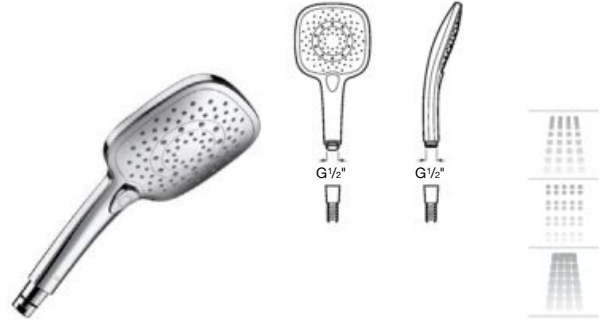

Plenum / Sensum / Stella

Hand shower Plenum Round 140/3

Hand shower with 3 functions:
Rain, RainStorm and Pulse
ø 140 mm. Chrome.
Ref. A5B1111C00

Hand shower Plenum Square 140/3

Hand shower with 3 functions:
Rain, RainStorm and Pulse
ø 140 mm. Chrome.
Ref. A5B1110C00