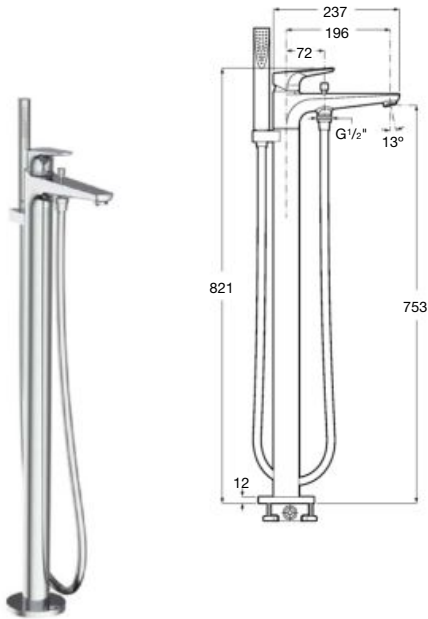

Wall-mounted shower mixer

Single-lever shower mixer.
Chrome.
Ref. A5A2190C00

Option:
Adaptable shelf
Ref. A5B4961TP0

Floorstanding bath-shower mixer

Floorstanding bath-shower column with automatic diverter, hand shower, integrated shower bracket and flexible. Chrome.
Ref. A5A2790C00