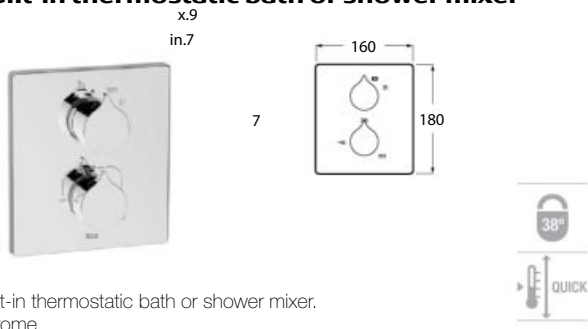

Built-in thermostatic bath or shower mixer *

Built-in thermostatic bath or shower mixer.
Chrome.
To be completed with RocaBox Ref. A525869403
Ref. A5A2C3AC00