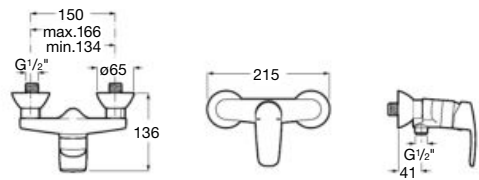

Wall-mounted shower mixer

Single-lever shower mixer
Chrome.
Ref. A5A2198C00