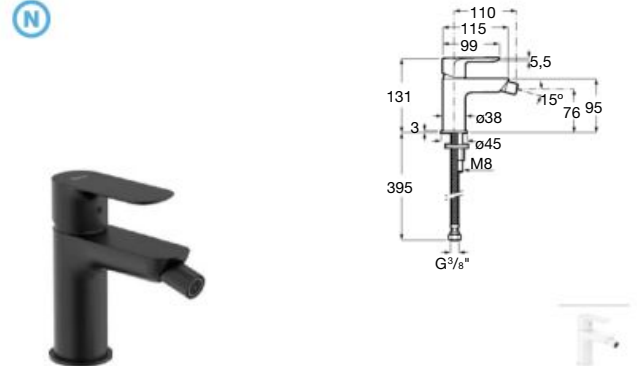

Bidet mixer

Single-lever bidet mixer with aerator
and flexible supply hoses.
Ref. A5A626E..0