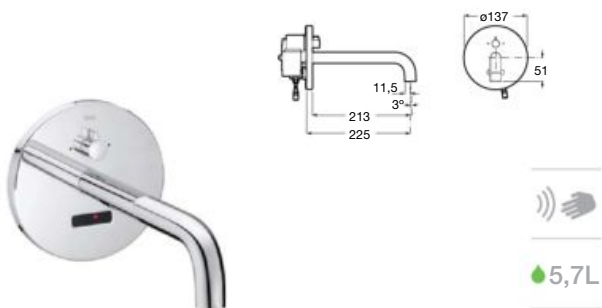

Wall-mounted basin mixer Sentronic-E*

Wall-mounted basin mixer.
Mains connection (230)⁽¹⁾
Ref. A5A4602C00

To be completed with internal subset ref. A525874603 -