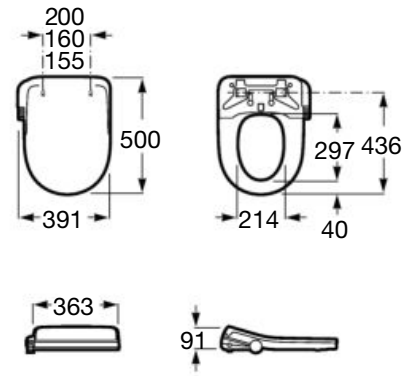

Multiclean® M4 with heated seat* ⁽¹⁾

Seat with washing and drying function and temperature adjustment. Round shape. Needs power supply.
Ref. A804054S01