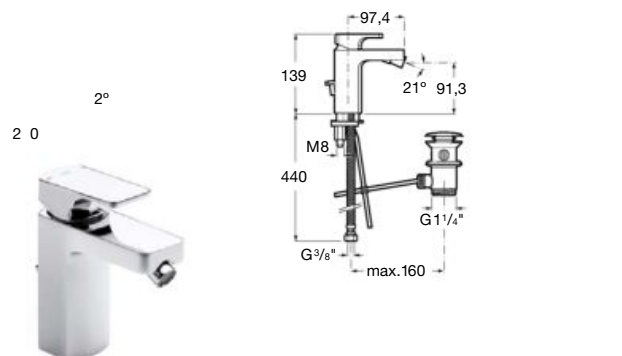

To be completed with universal box
Ref. A525220603

Bidet mixer

Single-lever bidet mixer with pop-up waste and flexible supply hoses. Chrome.
Ref. A5A6001C00

Dimensions in mm.

*Product on request

⁽¹⁾ Product on stock