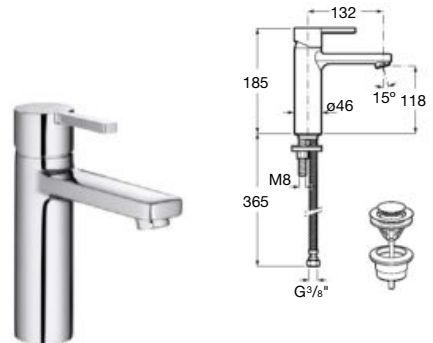

Basin mixer Mezzo

MEZZO
5L
COLD
START

Mezzo single-lever basin mixer with aerator, smooth body and flexible supply hoses. Includes click-clack waste.
Cold start. Chrome.
Ref. A5A3996C00