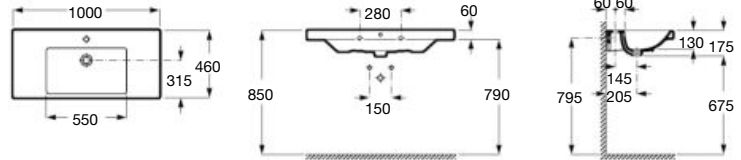

The Gap

1000 x 460 mm

Wall-hung or vanity basin with fixing kit
Ref. A3270MA..0
White