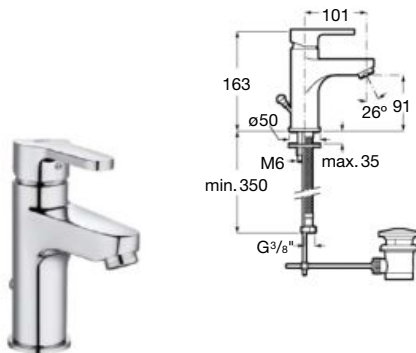

Arola / Ceramic cartridge

Basin mixer