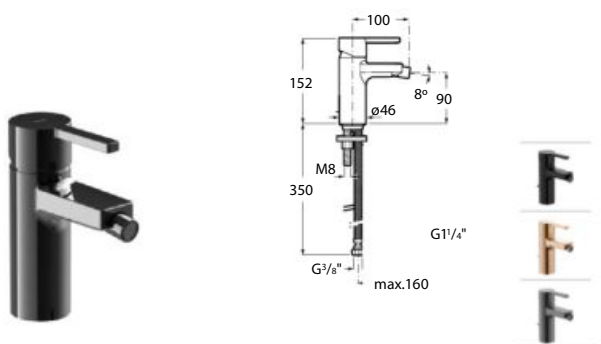

Bidet mixer

Single-lever bidet mixer with swivel flow regulator and flexible supply hoses
Everlux.
Ref. A5A6A96..0 ⁽¹⁾

Dimensions in mm.

*Product on request

Replace (.) in the product reference with the code of the chosen finish.

⁽¹⁾Finish CN on stock, finish RG and NM on request