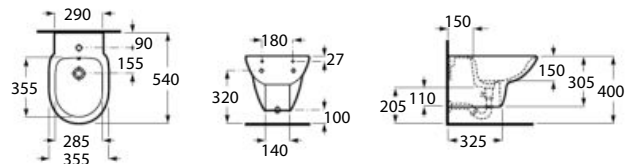

Bidet

540 mm length
Bidet
with fixing kit
Ref. A355994..0
White

SUPRALIT® cover with soft-closing system, metal hinges
Ref. A8069D2..B
White

SUPRALIT® cover, metal hinges
Ref. A8069D0..B
White

Bidet

520 mm length
BTW bidet
with fixing kit
Ref. A355997..0
White

BTW

Wall-hung bidet Square

540 mm length
Bidet
Ref. A355995..0
White

SUPRALIT® cover with soft-closing system, metal hinges
Ref. A8069D2..B
White

SUPRALIT® cover, metal hinges
Ref. A8069D0..B
White

Wall-hung bidet Round

540 mm length
Bidet
Ref. A357999..0
White

SUPRALIT® cover with soft-closing system, metal hinges
Ref. A806B20..B
White