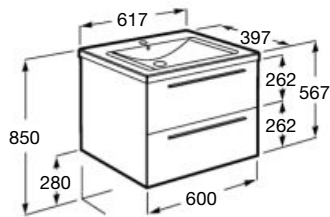

600 mm
Ref. A851922806 (glossy white)

Base Unit	Washbasin
A857791806	A3272A1000