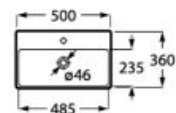

500 x 360 mm

Compact wall-hung basin FINECERAMIC®
Ref. A32768E..0