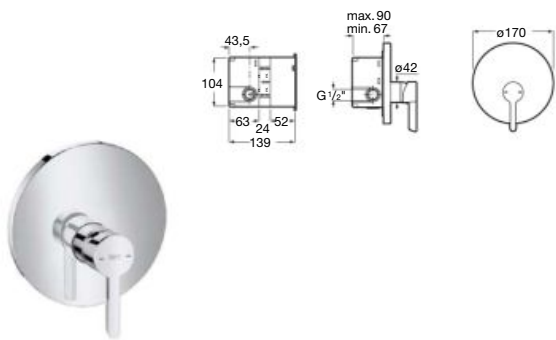

Built-in bath or shower mixer

Built-in bath or shower mixer
Chrome.
Ref. A5A2B7AC0K