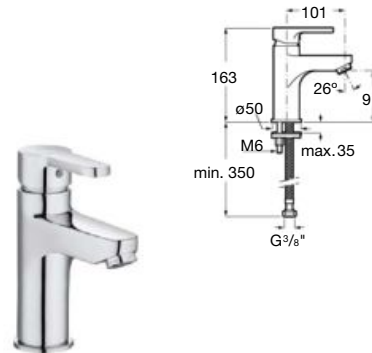

Basin mixer