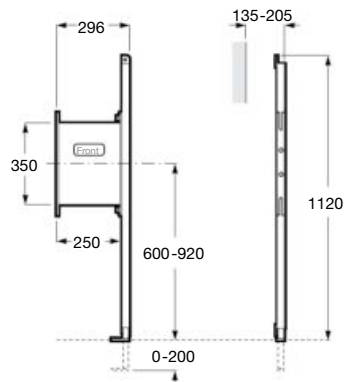

Silent in wall