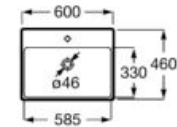

600 x 460 mm

Basin FINECERAMIC®

Ref. A327686..0