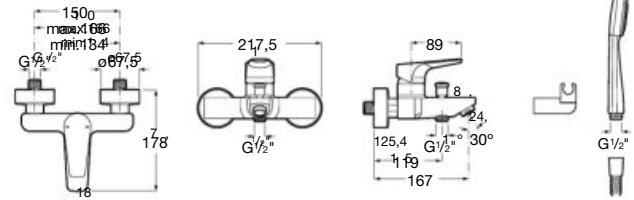

To be completed with Universal Box
Ref. A525220603

Bidet mixer

max. 5
min. 40

Single-lever bidet mixer with swivel aerator,
pop-up waste and flexible supply hoses.
Chrome.
Ref. A5A6090C00

Wall-mounted bath-shower mixer