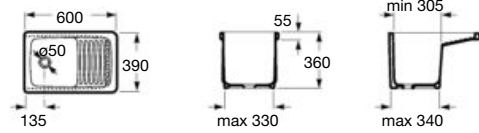

| Meridian close-coupled WC and Access Pro accessories.

Other products / Laundry sink

Henares

600 x 390 x 360 mm

Laundry sink
Ref. A368951001

Unik Henares*

390 x 600 x 847 mm

Laundry sink and unit
Ref. A851028806