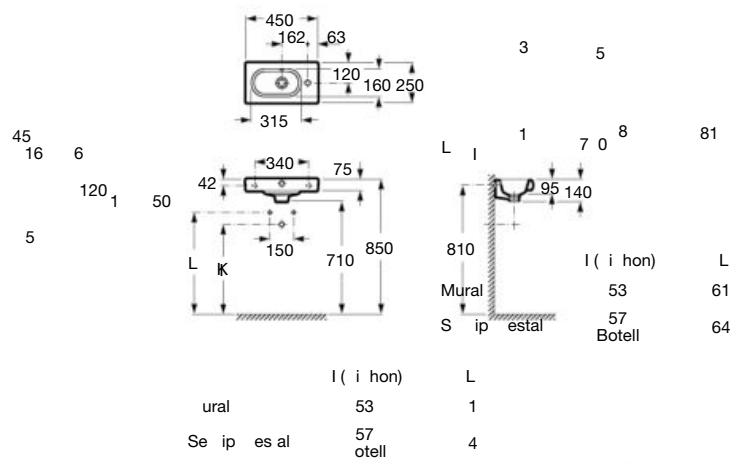

Compact Wall-hung basin

450 x 250 mm
Wash-stand
with fixing kit
Ref. A327248..0
White

Application	K (siphon)	L
Wall-hung	530	610
Semipedestal	570 Bottle	640