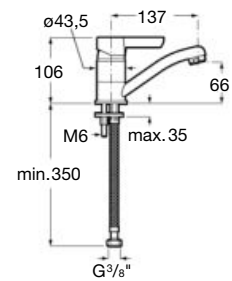

Single-lever kitchen sink mixer

Single-lever kitchen sink mixer with low spout, aerator and flexible supply hoses.

Chrome.

Ref. A5A897AC0K

233 RON