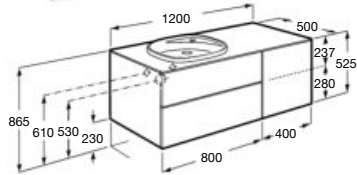

Base unit for countertop basins Beyond⁽¹⁾

402 806

4 drawers

1600 mm*

For washbasins 585 mm

Ref. A851407806 (glossy white)

Ref. A851407402 (textured city oak)

Base Unit	Countertop
A857145XXX	A857263432
A857145XXX	A857263432

2 drawers

1200 mm*

For washbasin 585 mm. Right.

Ref. A851401806 (white glossy)

Ref. A851401402 (textured city oak)

Base Unit	Countertop
A857145XXX	A857249432
A857147XXX	A857249432

1200 mm*

For washbasin 585 mm. Left.

Ref. A851400806 (white glossy)

Ref. A851400402 (textured city oak)

Base Unit	Countertop
A857145XXX	A857248432
A857147XXX	A857248432

⁽¹⁾The washbasin is ordered separately