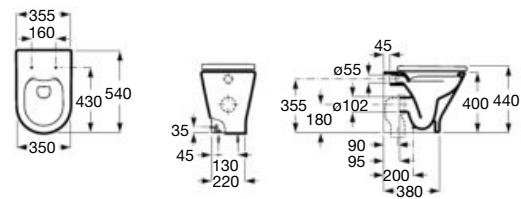

BTW

RIMLESS

COMPATIBLE