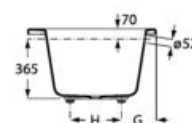

Acrylic bath

Dimensions	Ref.	Massage	Capacity		White
1800 x 900	Ref. A248607001	Total	290 L	PD	
	Ref. A248584001	Tonic	290 L	PL	
	Ref. A248556000	Without massage	290 L		
	Ref. A259114000	Front panel			
	Ref. A259118000	Side panel			
1700 x 800	Ref. A248606001	Total	210 L	PD	
	Ref. A248583001	Tonic	210 L	PL	
	Ref. A248555000	Without massage	210 L		
	Ref. A259113000	Front panel			
	Ref. A259117000	Side panel			
	Ref. A248594000	Headrest optional			
	Ref. A248595000	Handle optional (1 piece)			
		Feet included			

For version without massage optional siphon ø52:

Chrome finish

Ref. A248213001*

00

Rest of finishes

Ref. A2482130..*

0A CN RG NB