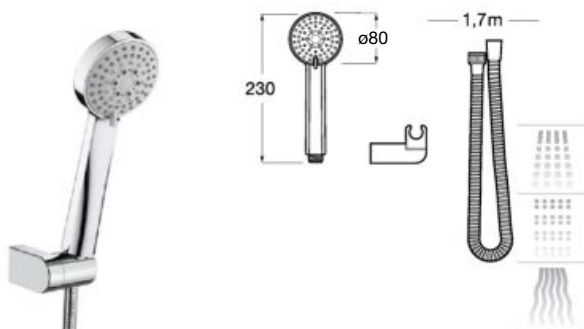

Shower set Stella 80/3

Shower set Stella 80/3. Hand shower with 3 functions, swivel bracket and flexible hose PVC 1,70 m.

Ref. A5B1303C00