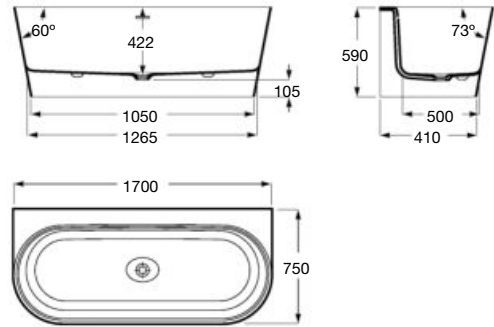

	Massage	Capacity	White	Colour
Ref. A248665..0	Without massage	338 L	12 527 RON	14 406 RON

Option: Click-Clack waste in colour 

Ref. A24L5810..*

Raina* 

STONEX®

1700 x 750

Stonex® back to wall bath. Includes waste drain (ø 52 mm) and integrated overflow