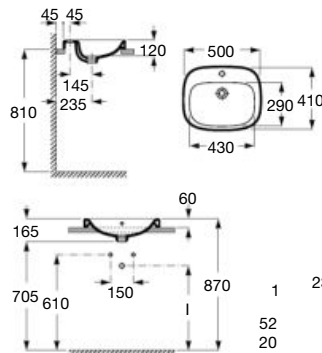

In-countertop basin

Semi-recessed basin

- **500 x 410 mm**
  Basin with fixing kit
  Ref. A32799M..0
  White

- **520 x 400 mm**
  Semi-recessed basin
  Ref. A32799S..0
  White

	K (siphon)
Totem / minimal	530
Bottle	500
Mini	610