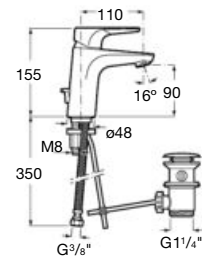

Single-lever basin mixer with aerator, pop-up waste and flexible supply hoses. Cold start. Chrome.
Ref. A5A3090C00