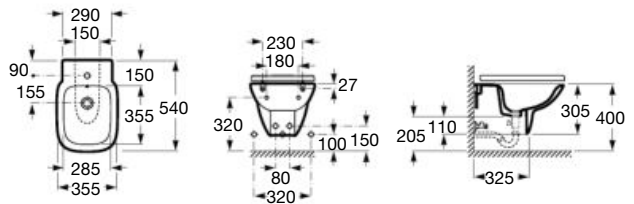

Wall-hung bidet Square

540 mm length
 Bidet
Ref. A355995..0
 White

SUPRALIT® cover with soft-closing system, metal hinges
Ref. A8069D2..B
 White

SUPRALIT® cover, metal hinges
Ref. A8069D0..B
 White

Wall-hung bidet Round