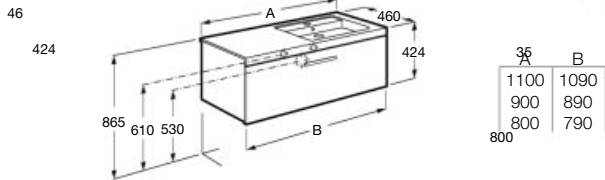

Unik (1 drawer)*

Includes base unit and basin. The basin is always supplied in white finish

1 drawer

1100 mm

Left

Ref. A855948806 (glossy white)*

Ref. A855948322 (white/ash side panel)

Base Unit	Washbasin
A856878XXX	A327542000

1100 mm

Right

Ref. A855949806 (glossy white)*

Ref. A855949322 (white/ash side panel)

Base Unit	Washbasin
A856878XXX	A327541000

900 mm

Left

Ref. A855946806 (white glossy)*

Ref. A855946322 (white/ash side panel)

Base Unit	Washbasin
A856877XXX	A327544000

900 mm

Right

Ref. A855947806 (white glossy)

Ref. A855947322 (white/ash side panel)

Base Unit	Washbasin
A856877XXX	A327543000

800 mm

Ref. A855945806 (white glossy)

Ref. A855945322 (white/ash side panel)

Base Unit	Washbasin
A856876XXX	A327545000