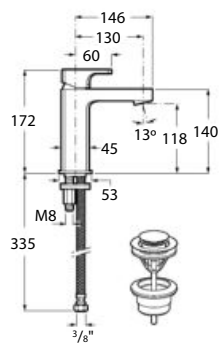

Mezzo basin mixer, compact

MEZZO
5L
COLD
START