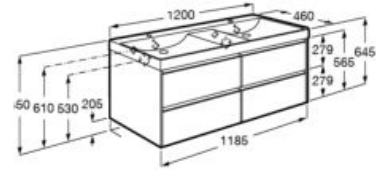

1200 mm
Ref. A851694509 (matt white)
Ref. A851694510 (grey sand)
Ref. A851694511 (dark elm)
Ref. A851694512 (light oak)
Ref. A851694513 (matt green)

Base Unit	Washbasin
A857617XXX	A32768B004