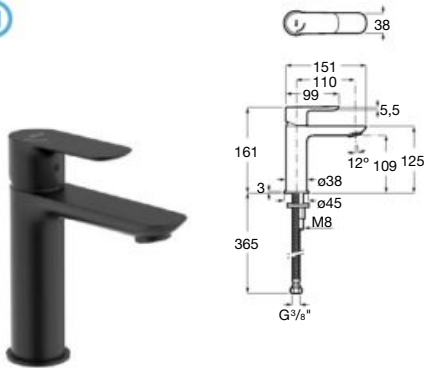

Basin mixer

5L
COLD
START

Single-lever basin mixer smooth body with aerator and flexible supply hoses. Cold start.
Ref. A5A326E..0

NB B0