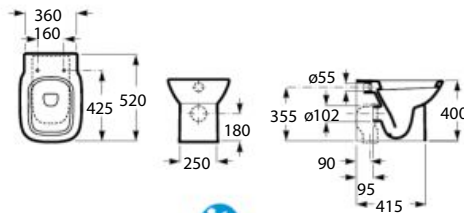

Floorstanding WC

SUPRALIT® seat and cover with soft-closing system, metal hinges
Easy Remove
Ref. A8019D2..B
White

Seat and cover with soft-closing system, metal hinges
Ref. A8019D2..4
White

SLIM seat and cover with soft-closing system
Ref. A8019D2..5
White

Seat and cover with metal hinges
Ref. A8019D0..4
White

520 mm length

BTW WC with dual outlet
Ref. A347996..0
White