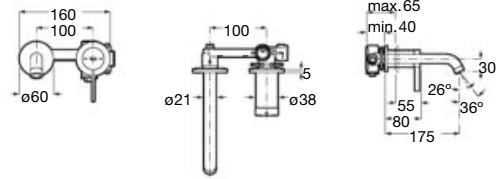

Built-in basin mixer