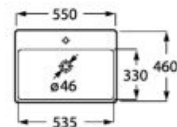

550 x 460 mm

Basin FINECERAMIC®

Ref. A327685..0