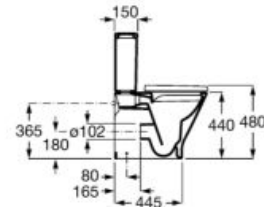

610 mm length

Close-coupled WC, back to wall,
Rimless with dual outlet, height 440 mm
Ref. A3420NJ00
White

Dual flush 4,5/3L WC
cistern with bottom inlet
Ref. A3410N0..0
White

Dual flush 4,5/3L WC
cistern with side inlet
Ref. A3410N1..0
White

SUPRALIT® seat and cover with
soft-closing system, metal hinges,
Easy Remove
Ref. A801D22..1
White

SUPRALIT® seat and
cover with metal hinges,
Easy Remove
Ref. A801D20..1
White

SLIM seat and cover
with soft-closing
system
Ref. A801D22..3
White