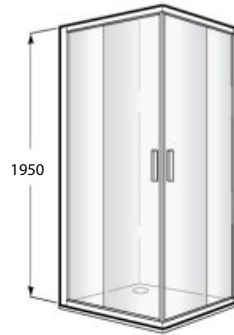

Shower enclosures / Ura

URA 2L2

L2 - Lateral with 1 sliding door + 1 fixed door

To order complete shower screen (Ura 2L2) it is necessary to order 2 units of Ura L2.

Maxiclean treatment included

Height 1950 mm.