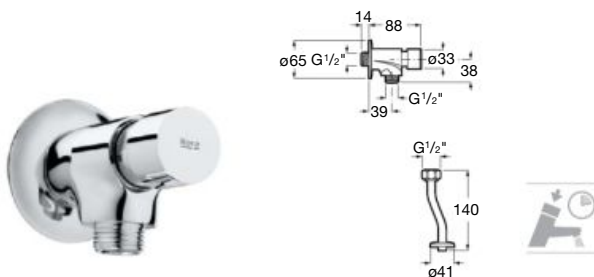

Urinal faucet

Urinal faucet. Angle shut-off cock G1/2".
Chromed.
Ref. A5A9277C00

External tube
Chromed.
Ref. A5A9317C00