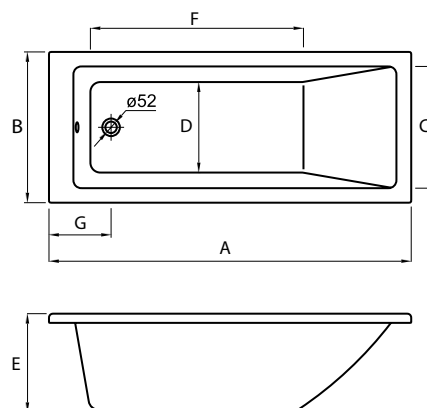

Baths / Acrylic

Nolah

ACRYLIC

A	B	C	D	E	F	G
1800	800	670	490	450	1200	245
1700	750	610	440	450	1035	290
1700	700	560	390	460	1035	290

Acrylic bath

Dimensions	Massage	Capacity	White
1800 x 800	Ref. A248636000	Without massage	258 L
	Ref. A259131000	Front panel	
	Ref. A259130000	Side panel	
	Ref. A25P036000	Structure for bath	
1700 x 750	Ref. A248400000	Without massage	206 L
	Ref. A259923000	Front panel	
	Ref. A259927000	Side panel	
1700 x 700	Ref. A248395000	Without massage	186 L
	Ref. A259923000	Front panel	
	Ref. A259926000	Side panel	
	Ref. A25F032000	Structure for bath	
	Ref. A24F112000	Legs for bath	
	Ref. A24L542000	Siphon	

Mounting with legs is recommended for built-in installation. To install the bath with panels it is recommended to use structure for better stability of the bath.