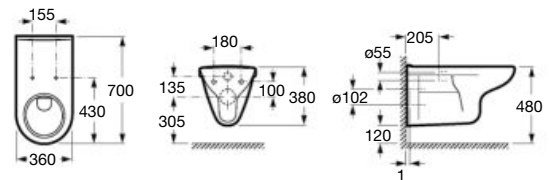

Ring with stainless steel hinges
Ref. A80123D004

Wall-hung WC

700 mm length
Wall-hung WC
Ref. A346237000

Seat with open ring and cover with stainless steel hinges
Ref. A801230004

Ring with stainless steel hinges
Ref. A80123D004