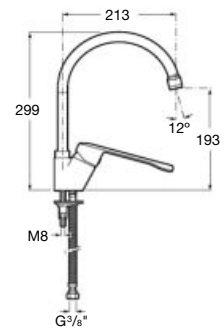

Single-lever wall-mounted bath-shower mixer
with automatic diverter with retention,
1.70 m flexible shower hose,
handshower and swivel wall bracket
Ref. A5A0123C02