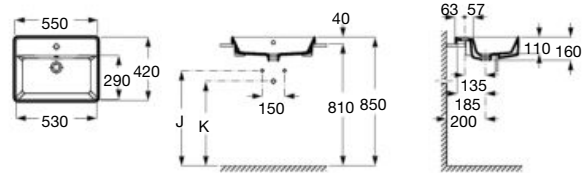

Trap	K	J
Totem/Minimal	530	57
Bottle	570	640

Close-coupled WC, Square

650 mm length
Close-coupled WC
with horizontal outlet
Ref. A342477..0 A
White

Close-coupled WC
with vertical outlet
Ref. A342478..0 B
White