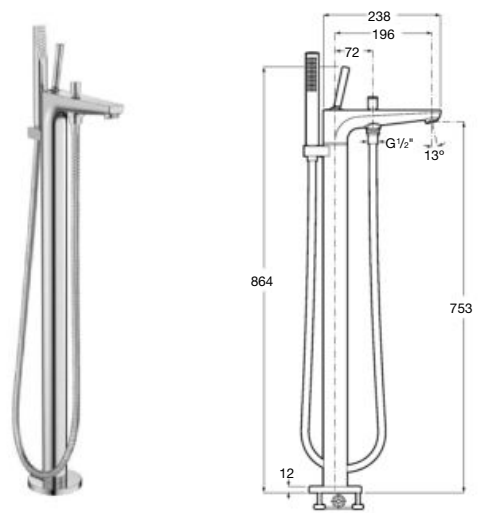

Floorstanding bath-shower column*

Floorstanding bath-shower column with automatic diverter, hand-shower, integrated shower bracket and flexible hose.
Chrome
Ref. A5A276DC00