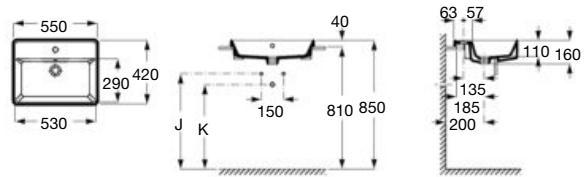

The Gap

	Trap	rap	K	J
Totem/Minimal	30	6	610	
Bottle	70	6	640	

550 x 420 mm

Semi-recessed basin
Ref. A3270YG..0
 White

Debba

520 x 400 mm

Semi-recessed basin
Ref. A32799S..0
 White

Drop-in basins