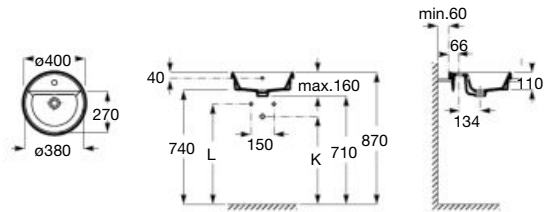

Drop-in basin

	K (Trap)	L
Totem/Minimal	530	610
Bottle	610	640