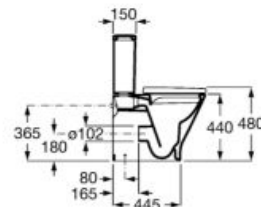

Comfort height close-coupled WC Round

COMPACT

COMFORT

BTW

RIMLESS

COMPATIBLE

4,5/3L

610 mm length