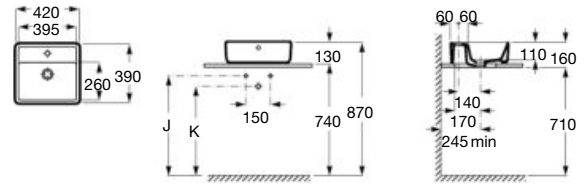

The Gap

420 x 390 mm
Over countertop basin
Ref. A3270MM..0
White