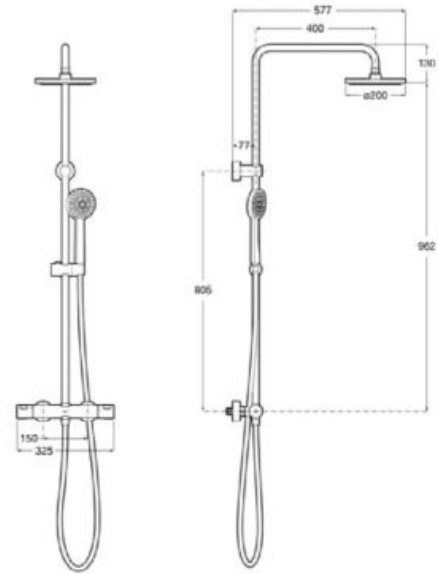

Victoria-T Basic

Victoria-T Basic thermostatic shower column