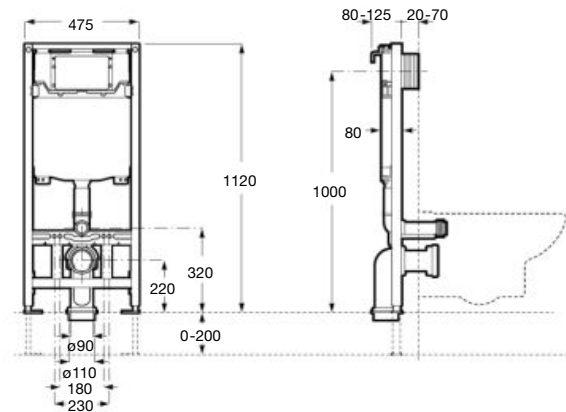

- ••○ 6/3L
- ••○ 4,5/3L
- ••○ 4/2L

Built-in structure with compact dual-flush cistern for wall-hung WC. Minimum depth horizontal outlet: 80 mm. Minimum depth vertical outlet: 107/125 mm (DN90/DN100). Axial distance of 180 and 230 mm. Elbow $\varnothing 90/\varnothing 110$. Metallic profile capable of withstanding 400 kg. Adjustable feet from 0-200 mm with braking system. Upper hydraulic connections.

Ref. A890070020