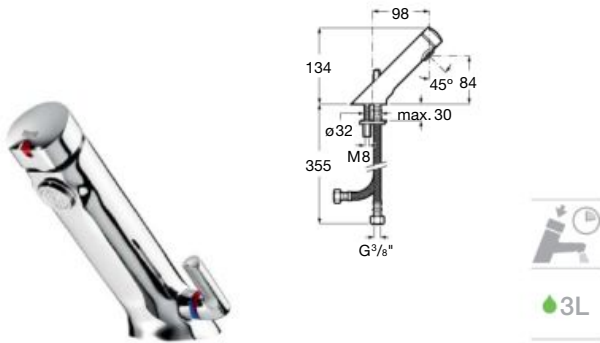

Avant / Self-closing

Deck-mounted basin mixer*

Deck-mounted basin mixer. With aerator. Chromed.
Ref. A5A3179C00