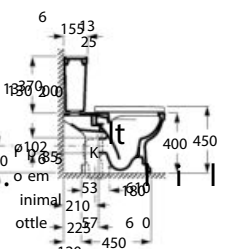

Dimensions in mm.