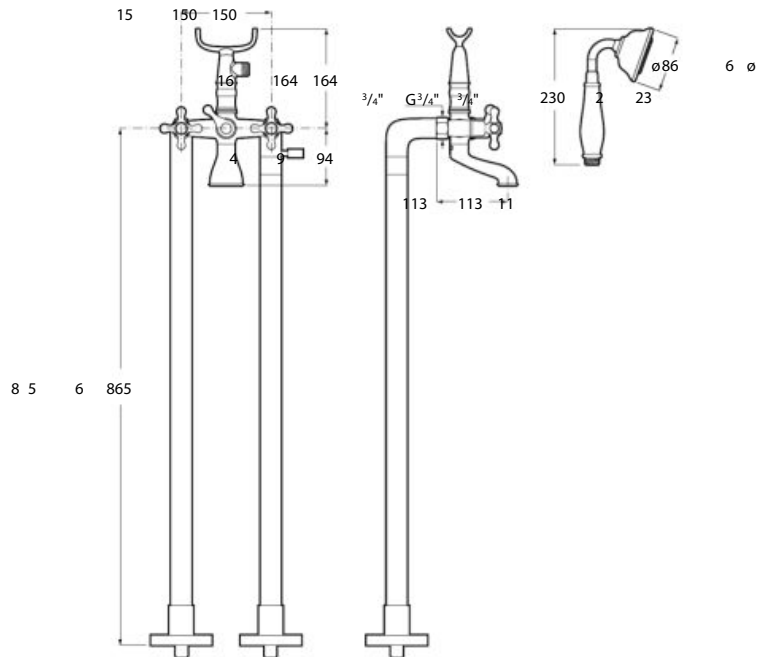

Floorstanding bath-shower mixer

Twin-lever floorstanding bath-shower mixer with manual diverter, hand shower, 1.50 m flexible hose, integrated bracket and vertical supply columns. Chromed.
Ref. A5A274BC00