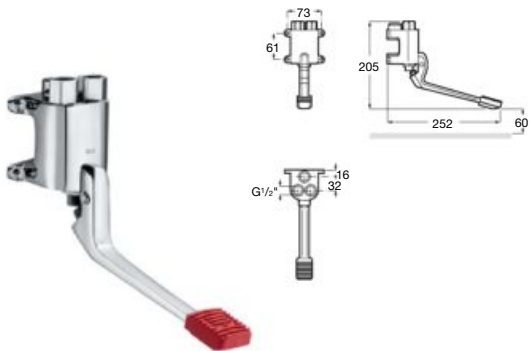

Instant Foot* / Pedals

Foot controlling pedal

Foot pedal, progressive mixer. Wall-mounted.
Ref. A505128900