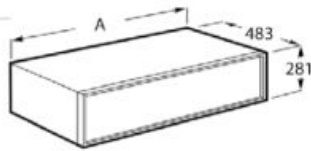

Auxiliary unit*

1 drawer

1000 mm

- Ref. A857854509 (matt white)
- Ref. A857854510 (grey sand)
- Ref. A857854546 (white pine)
- Ref. A857854552 (terracota)
- Ref. A857854556 (magnolia)

800 mm

- Ref. A857853509 (matt white)
- Ref. A857853510 (grey sand)
- Ref. A857853546 (white pine)
- Ref. A857853552 (terracota)
- Ref. A857853556 (magnolia)

600 mm

- Ref. A857852509 (matt white)
- Ref. A857852510 (grey sand)
- Ref. A857852546 (white pine)
- Ref. A857852552 (terracota)
- Ref. A857852556 (magnolia)