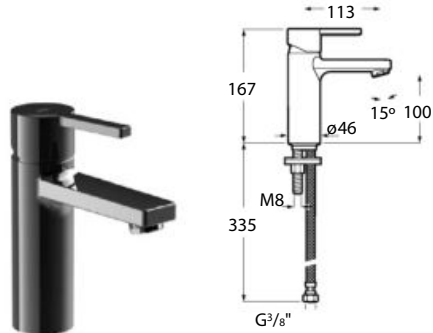

Basin mixer

5L
COLD
START

CN RG NM

Single-lever basin mixer smooth body with aerator and flexible supply hoses.
Cold start. Everlux.
Ref. A5A3A96..0