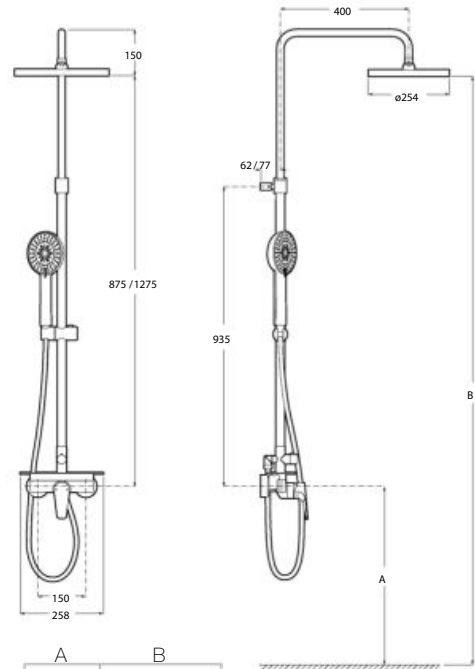

A	B
900	1775-2175
1000	1875-2275
1100	1975-2375
1200	2075-2475

110 1200
2075-2475
B 17 5 1 5 1875- 275 1 7 -2 7 20 5-2475