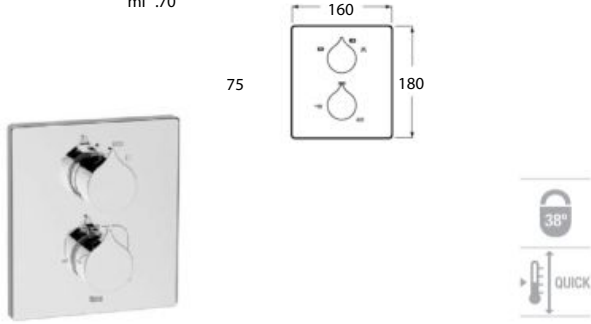

Insignia-T / Thermostatic

Built-in thermostatic bath-shower mixer

ma . 5
mi .70

Built-in thermostatic bath-shower mixer with diverter-flow regulator
Chromed.
Ref. A5A0C3AC00

To be completed with RocaBox Ref. A525869403