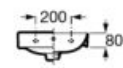

400 x 320 mm

Basin FINECERAMIC®
Ref. A32768D..0