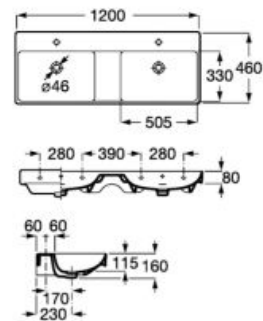

1200 x 460 mm
Double bowl wall-hung basin FINECERAMIC®
Ref. A32768B..0