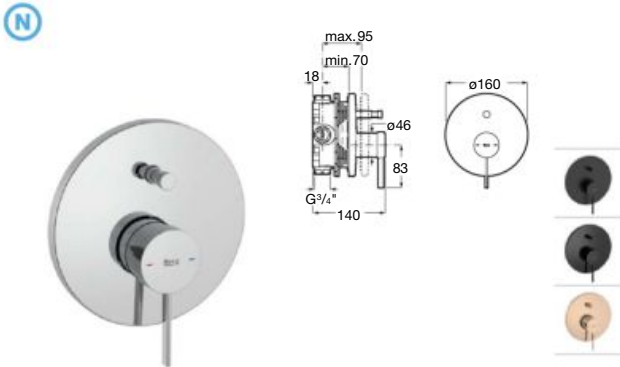

Built-in bath-shower mixer

Single-lever built-in bath-shower mixer with automatic diverter.

C0 NB CN RG

Chrome Ref. A5A0B9EC00 Matt Black Ref. A5A0B9ENB0 Everlux Ref. A5A0B9E..0