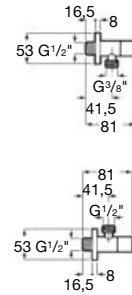

Regulating valves

Angle valve Square

1/2" - 3/8"
Everlux.
Ref. A5251679.. CN RG NM

1/2" - 3/8"
Matt Black.
Ref. A5251679NB NB

1/2" - 1/2"
Chrome.
Ref. A525170700

1/2" - 1/2"
Everlux.
Ref. A5251707.. CN RG NM

1/2" - 1/2"
Matt Black.
Ref. A5251707NB NB