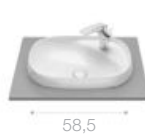

| Beyond collection, Insignia faucets, Iridia mirror, Tempo accessories. Operating plate PL7.

Products

Totem basin

Wall-hung basin

Over countertop basin

Over countertop basin

Over countertop basin

Over countertop basin