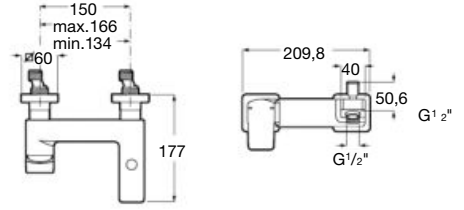

Wall-mounted bath-shower mixer

1 5,
12 ,
1 ,

Single-lever bath-shower mixer with automatic diverter with retention.

Chrome.

Ref. A5A0D01C00