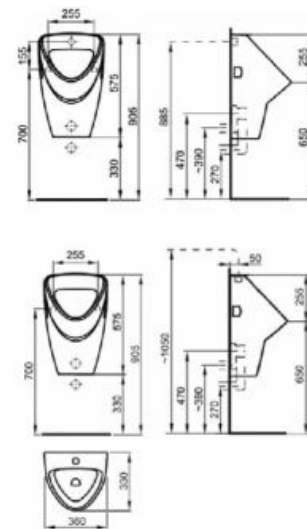

Merino-N⁽¹⁾

Back inlet urinal
White
Ref. A3590JM000

Top inlet urinal
White
Ref. A3590JL000