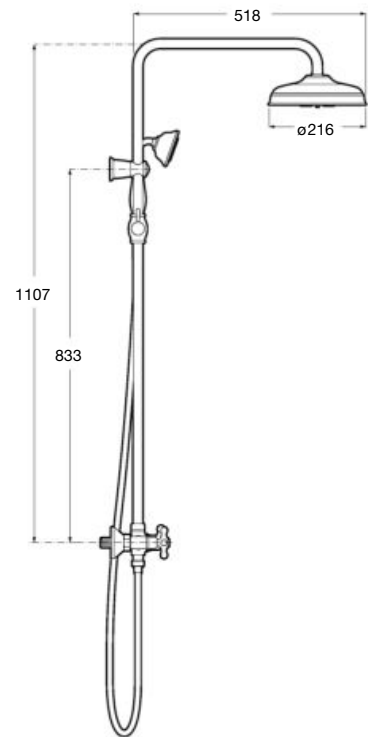

Ref. A5A974BC00

Built-in valve*

Built-in valve

Ref. A5A154BC00

| Carmen shower column

Loft

Product range

Twin-lever floorstanding bath
shower column