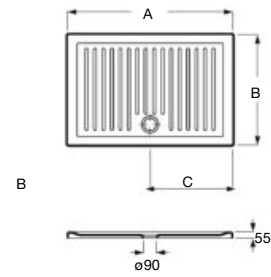

A	B	C
1200	800	600
1200	700	600
1000	800	500
1000	700	500
900	700	450