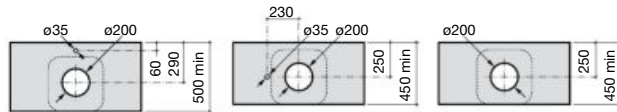

Khroma*

1 135 1

8 I (siph)
0 30 ot / i i
1 00 t l
1 0

400 x 400 mm
Over countertop basin
Ref. A327654000
White

0 0

3 00

2

I (Trap)
5 T t / inimal
5 Bo tl

5 ø2

30 5 00 00