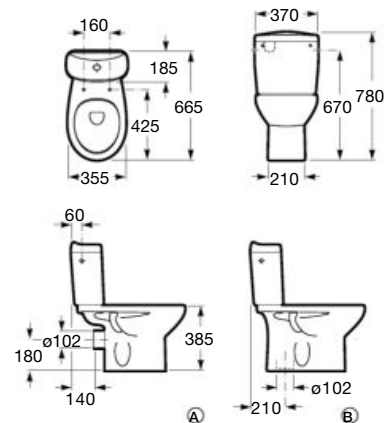

Close-coupled WC

665 mm length

Close-coupled WC,
horizontal outlet with
fixing kit
Ref. A342395..0 A
White

Close-coupled WC,
vertical outlet with
fixing kit
Ref. A342394..0 B
White

Dual flush 6/3L WC
cistern with side inlet
Ref. A341392..0
White

SUPRALIT® seat and
cover with soft-closing
system, metal hinges
Easy Remove
Ref. A801B62..B
White

SLIM seat and cover with
soft-closing system
Ref. A801392..1
White

Seat and cover,
Duroplast, metal hinges
Ref. A801390..5
White