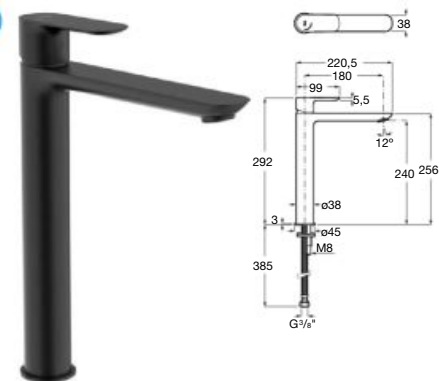

High spout basin mixer

5L
COLD
START

Single-lever high spout basin mixer smooth body with aerator and flexible supply hoses. Cold start.
Ref. A5A346E..0

NB B0