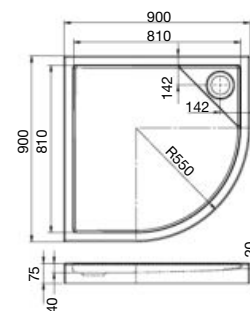

Shower trays / Acrylic

Granada*

Acrylic shower tray.

ACRYLIC

Dimensions Standard

Dimensions		White
1400 x 900 x 75	Ref. A276344000	
1400 x 900 x 40	Ref. A276343000	
1400 x 800 x 75	Ref. A27T008000	
1400 x 800 x 40	Ref. A276263000	
1200 x 900 x 75	Ref. A276341000	
1200 x 900 x 40	Ref. A276340000	
1200 x 800 x 75	Ref. A27T007000	
1200 x 800 x 40	Ref. A276262000	
1000 x 900 x 75	Ref. A276338000	
1000 x 900 x 40	Ref. A276337000	
1000 x 800 x 75	Ref. A27T006000	
1000 x 800 x 40	Ref. A276261000	
Siphon ø 90	Ref. A27L027000	
Universal feet	Ref. A27M052000	

A	B	C	D	E	F
1000	800	910	710	400	135
1200	800	1110	710	400	135
1400	800	1310	710	400	135
1000	900	910	810	450	135
1200	900	1110	810	450	135
1400	900	1310	810	450	135

Granada square*

Acrylic shower tray.

ACRYLIC

Dimensions Standard

Dimensions		White
900 x 900 x 75	Ref. A27T005000	
900 x 900 x 40	Ref. A276255000	
800 x 800 x 75	Ref. A27T004000	
800 x 800 x 40	Ref. A276253000	
Siphon ø 90	Ref. A27L027000	
Universal feet	Ref. A27M052000	

A	B
800	710
900	810

Granada round*

Acrylic shower tray.

ACRYLIC

Dimensions Standard

Dimensions		White
900 x 900 x 75 ø 55	Ref. A27T003000	
900 x 900 x 40 ø 55	Ref. A276259000	
Siphon ø 90	Ref. A27L027000	
Universal feet	Ref. A27M052000