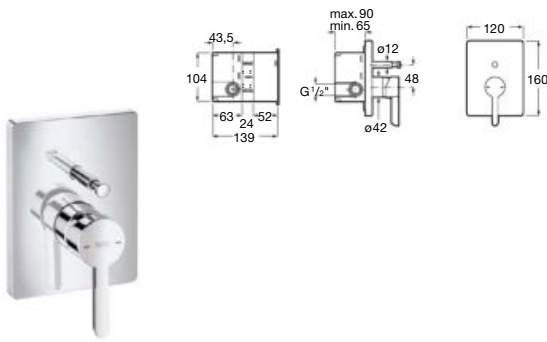

Built-in bath-shower mixer

Built-in bath-shower mixer with diverter
Chrome.
Ref. A5A0C7AC0K