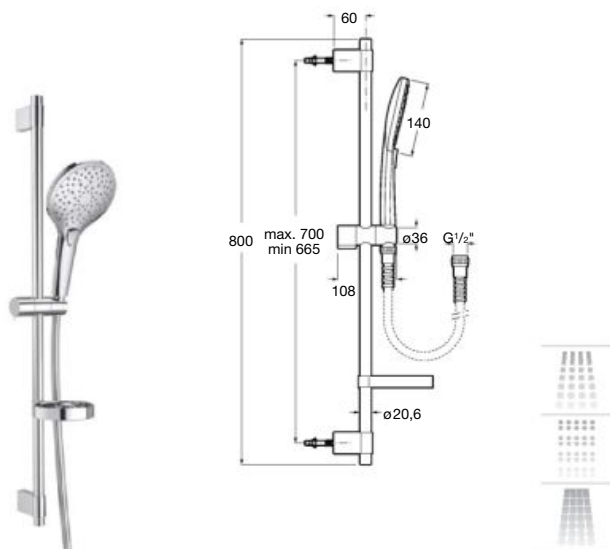

Shower kits **Plenum / Sensus**

Shower kit **Plenum Round 140/3**

Shower kit Plenum Round 140/3, hand shower with 3 functions, slide bar 800 mm, soap dish and flexible hose satin 1,70 m. Chrome.

Ref. A5B1411C00