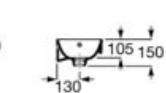

450 x 260 mm

Compact wall-hung basin FINECERAMIC®
Ref. A327681..0