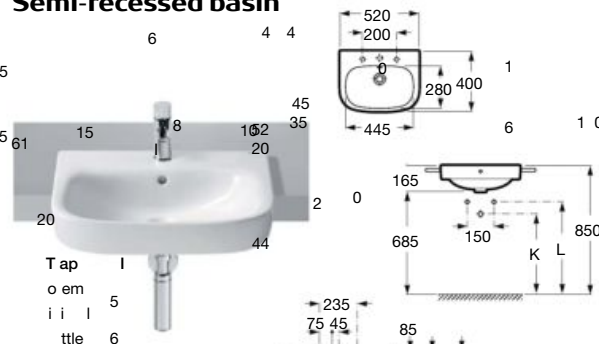

In-countertop basin

Semi-recessed basin

- **500 x 410 mm**
  Basin with fixing kit
  Ref. A32799M..0
  White

- **520 x 400 mm**
  Semi-recessed basin
  Ref. A32799S..0
  White

	K (siphon)
Totem / minimal	530
Bottle	500
Mini	610