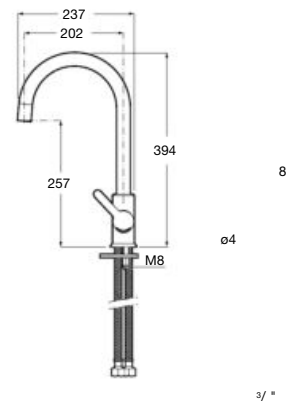

Single-lever kitchen sink mixer

Single-lever kitchen sink mixer with swivel spout, aerator and flexible supply hoses. Cold start. Silver grey.

Ref. A5A7409CM0
554 RON