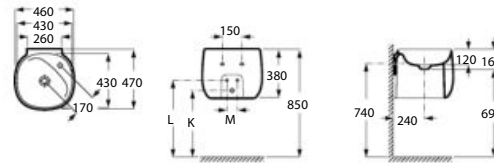

FINE CERAMIC

00 62 63 64 65 66

Tr p	K	L		K	L	M
T t m	5	610	8	530	610	80
B ttle	610	50		610	550