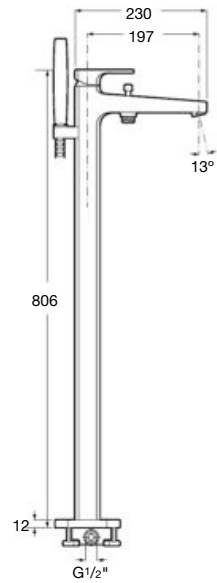

Wall-mounted spout Square

Wall-mounted spout Square.
 Chrome.
Ref. A525308900

Pals

Product range

Single-lever basin mixer
smooth body

Single-lever basin mixer
pop-up waste, high spout

Single-lever built-in basin
mixer