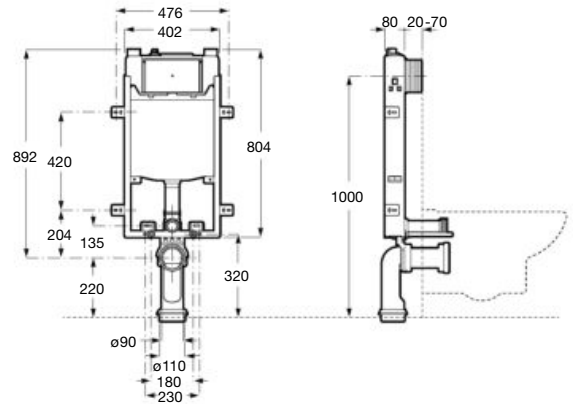

Installation system for wall-hung WC
With compact cistern and dual flush
mechanism 6/3, 4,5/3 and 4/2 litres
and installation accessories.
Minimum depth with horizontal outlet:
80 mm
Minimum depth with vertical outlet:
90/110 mm (DN90/DN100)
Conversion bend $\varnothing$ 90 or 110 mm
Ref. A890060120 (Preset to 6/3L)
Ref. A89006012E (Preset to 4'5/3L)

COMPACT

6/3L

4,5/3L

4/2L