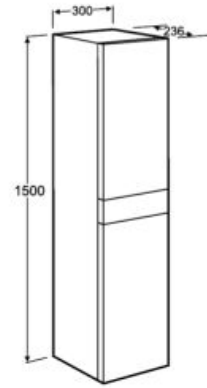

Column

1500mm
Ref. A857060806 (glossy white)
White

1 00
f. 706