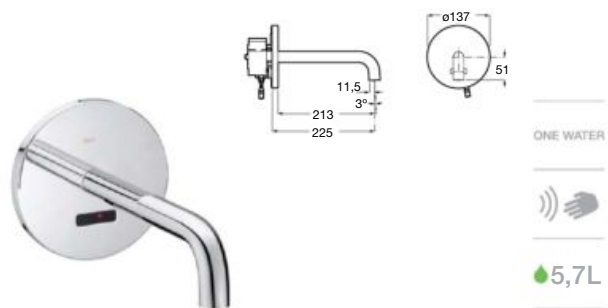

Wall-mounted basin faucet Sentronic-E* Single water supply

Wall-mounted basin faucet.
Mains connection (230)⁽¹⁾
Ref. A5A4702C00

To be completed with internal subset ref. A525874603 -