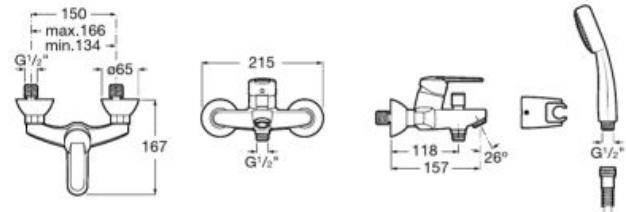

Wall-mounted bath-shower mixer

Single-lever bath-shower mixer with automatic diverter with handshower, 1.70m flexible hose and swivel shower bracket.
Chrome.

Ref. A5A0125C02