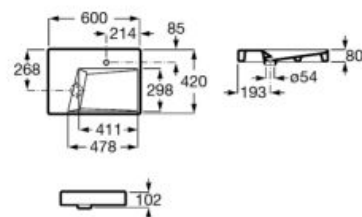

FINE CERAMIC

00 62 08

600 x 420 mm
Over countertop basin with 1 taphole FINECERAMIC®
Ref. A327276..B