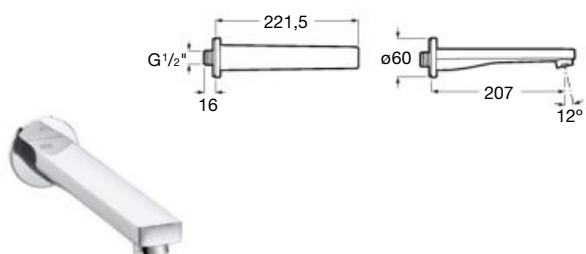

Wall-mounted spout Square*

Wall-mounted bath spout.
Chrome.
Ref. A525308900

Everlux. **CN RG NM**
Ref. A5253089..