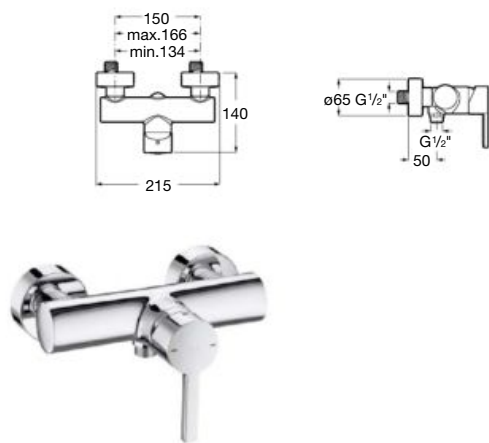

Wall-mounted shower mixer *

Single-lever shower mixer
Chrome.
Ref. A5A2196C00