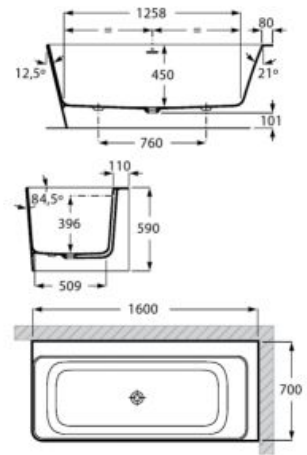

1600 x 700

Right corner Stonex® bath with panels. Includes click-clack drain, trap and integrated overflow.

	Massage	Capacity	White	Colour
Ref. A248638..0	Without massage	260 L		

Option: Click-Clack waste in colour

Ref. A24L5810.. *