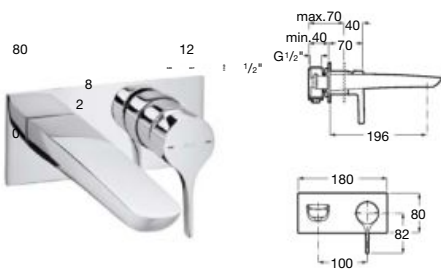

Built-in single-lever basin mixer

Single-lever built-in basin mixer. Chrome. Ref. A5A353AC00

To be completed with built-in universal body Ref. A525220603