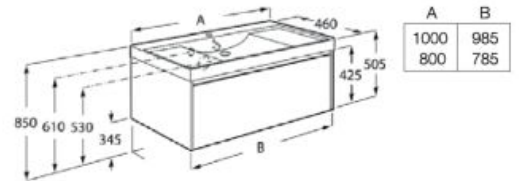

Unik *

Includes base unit with 1 drawer and a basin Fineceramic®. The basin is always supplied in white finish.

- 509
- 510
- 511
- 512
- 513

1. **1000 mm**
   Ref. A851686509 (matt white)
   Ref. A851686510 (grey sand)
   Ref. A851686511 (dark elm)
   Ref. A851686512 (light oak)
   Ref. A851686513 (matt green)

Base Unit	Washbasin
A857610XXX	A32768A004

1. **800 mm**
   Ref. A851685509 (matt white)
   Ref. A851685510 (grey sand)
   Ref. A851685511 (dark elm)
   Ref. A851685512 (light oak)
   Ref. A851685513 (matt green)

Base Unit	Washbasin
A857607XXX	A32768H004

Unik *

Includes base unit with 1 drawer and a basin Fineceramic®. The basin is always supplied in white finish.

- 509
- 510
- 511
- 512
- 513

1. **800 mm (Left)**
   Ref. A851720509 (matt white)
   Ref. A851720510 (grey sand)
   Ref. A851720511 (dark elm)
   Ref. A851720512 (light oak)
   Ref. A851720513 (matt green)

Base Unit	Washbasin
A857607XXX	A327689004

1. **800 mm (Right)**
   Ref. A851719509 (matt white)
   Ref. A851719510 (grey sand)
   Ref. A851719511 (dark elm)
   Ref. A851719512 (light oak)
   Ref. A851719513 (matt green)

Base Unit	Washbasin
A857607XXX	A327688004

Unik*

Base unit for over countertop basins⁽²⁾ with 1 drawer

- 509
- 510
- 511
- 512
- 513

1. **1000 mm**
   Ref. A851726509 (matt white)
   Ref. A851726510 (grey sand)
   Ref. A851726511 (dark elm)
   Ref. A851726512 (light oak)
   Ref. A851726513 (matt green)

Base Unit	Countertop
A857610XXX⁽¹⁾	A857634XXX

1. **800 mm**
   Ref. A851724509 (matt white)
   Ref. A851724510 (grey sand)
   Ref. A851724511 (dark elm)
   Ref. A851724512 (light oak)
   Ref. A851724513 (matt green)

Base Unit	Countertop
A857607XXX⁽¹⁾	A857618XXX

⁽²⁾ Washbasins are ordered separately

*Product on request

⁽¹⁾Base unit in colour Dark Elm (511) is combined with Countertop in colour Grey Sand (510)

⁽¹⁾Base unit in colour Light Green (512) is combined with Countertop in colour Pebble Grey (514)