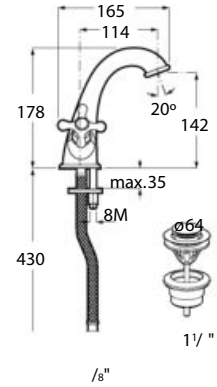

Twin-lever bidet mixer with click-clack waste

Twin-lever deck-mounted bath-shower mixer

Twin-lever wall-mounted bath-shower mixer

Twin-lever wall-mounted shower mixer

Built-in valve

Carmen

Basin mixer

Twin-lever basin mixer with areator and flexible supply hoses. Includes click-clack waste. Chromed.
Ref. A5A3A4BC00