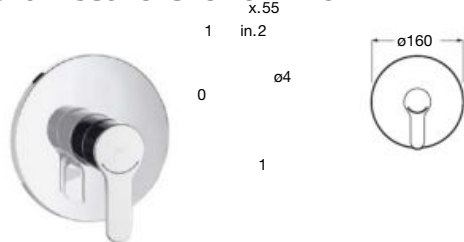

Built-in bath or shower mixer

Built-in bath or shower mixer
Chrome.
Ref. A5A2A09C00