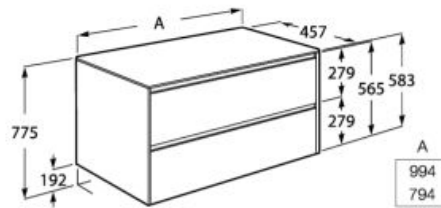

800 mm (Left)
Ref. A851729509 (matt white)
Ref. A851729510 (grey sand)
Ref. A851729511 (dark elm)
Ref. A851729512 (light oak)
Ref. A851729513 (matt green)

Base Unit	Countertop
A857631XXX⁽¹⁾	A857618XXX

800 mm (Right)
Ref. A851727509 (matt white)
Ref. A851727510 (grey sand)
Ref. A851727511 (dark elm)
Ref. A851727512 (light oak)
Ref. A851727513 (matt green)

Base Unit	Countertop
A857629XXX⁽¹⁾	A857618XXX

⁽²⁾Washbasins are ordered separately