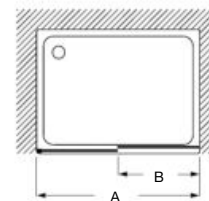

95

Clear Glass

References	Dimensions (A)	Dimensions mounting Min-Max (A)	Opening (B)	Polished Silver
AM18610012	1000	960-1010	390	
AM18611012	1100	1060-1110	415	
AM18612012	1200	1160-1210	465	
AM18613012	1300	1260-1310	515	
AM18614012	1400	1360-1410	565