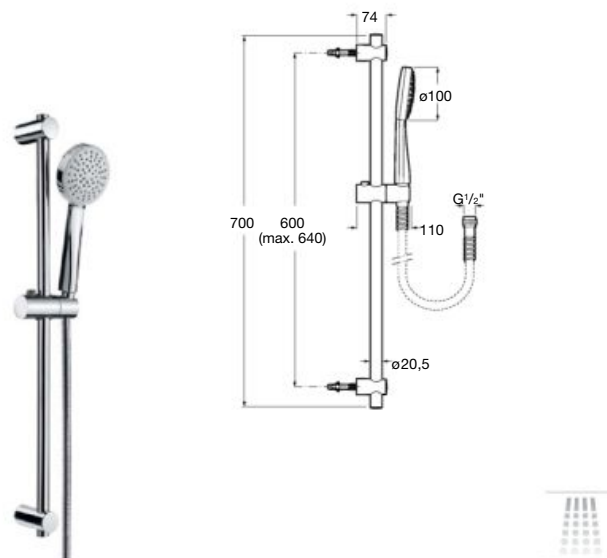

Shower kit Stella 100/1

Shower kit Stella 100/1. Hand shower with 1 function, slide bar 700 mm. Flexible hose PVC 1.70 m Chrome.
Ref. A5B9D03C00