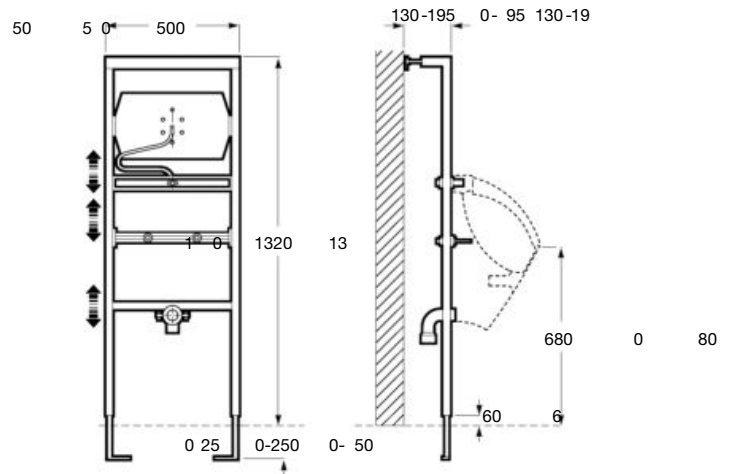

Accessibility and comfort

Duplo Handicapped*