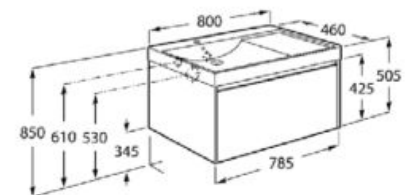

Unik *

Includes base unit with 1 drawer and a basin Fineceramic®. The basin is always supplied in white finish.

- 509
- 510
- 511
- 512
- 513

1. **1000 mm**
   Ref. A851686509 (matt white)
   Ref. A851686510 (grey sand)
   Ref. A851686511 (dark elm)
   Ref. A851686512 (light oak)
   Ref. A851686513 (matt green)

Base Unit	Washbasin
A857610XXX	A32768A004

1. **800 mm**
   Ref. A851685509 (matt white)
   Ref. A851685510 (grey sand)
   Ref. A851685511 (dark elm)
   Ref. A851685512 (light oak)
   Ref. A851685513 (matt green)

Base Unit	Washbasin
A857607XXX	A32768H004

Unik *

Includes base unit with 1 drawer and a basin Fineceramic®. The basin is always supplied in white finish.

- 509
- 510
- 511
- 512
- 513

1. **800 mm (Left)**
   Ref. A851720509 (matt white)
   Ref. A851720510 (grey sand)
   Ref. A851720511 (dark elm)
   Ref. A851720512 (light oak)
   Ref. A851720513 (matt green)

Base Unit	Washbasin
A857607XXX	A327689004

1. **800 mm (Right)**
   Ref. A851719509 (matt white)
   Ref. A851719510 (grey sand)
   Ref. A851719511 (dark elm)
   Ref. A851719512 (light oak)
   Ref. A851719513 (matt green)

Base Unit	Washbasin
A857607XXX	A327688004

Unik*

Base unit for over countertop basins⁽²⁾ with 1 drawer

- 509
- 510
- 511
- 512
- 513

1. **1000 mm**
   Ref. A851726509 (matt white)
   Ref. A851726510 (grey sand)
   Ref. A851726511 (dark elm)
   Ref. A851726512 (light oak)
   Ref. A851726513 (matt green)

Base Unit	Countertop
A857610XXX⁽¹⁾	A857634XXX

1. **800 mm**
   Ref. A851724509 (matt white)
   Ref. A851724510 (grey sand)
   Ref. A851724511 (dark elm)
   Ref. A851724512 (light oak)
   Ref. A851724513 (matt green)

Base Unit	Countertop
A857607XXX⁽¹⁾	A857618XXX

⁽²⁾ Washbasins are ordered separately

*Product on request

⁽¹⁾Base unit in colour Dark Elm (511) is combined with Countertop in colour Grey Sand (510)

⁽¹⁾Base unit in colour Light Green (512) is combined with Countertop in colour Pebble Grey (514)