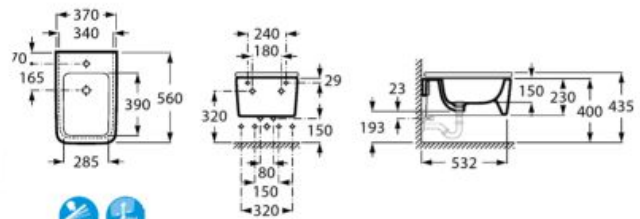

Wall-hung Bidet Square

00 62 63 64 65 66

560 mm length
Bidet with fixing kit
Ref. A357535..0

SUPRALIT® cover with soft-closing system, metal hinges, Easy Remove
Ref. A806532..B