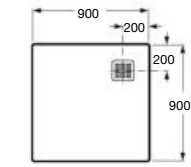

13
900

Dimensions	
900 x 900 x 28 ⁽¹⁾	Ref. AP10338438401..0
900 x 900 angular	Ref. AP10538438401..0