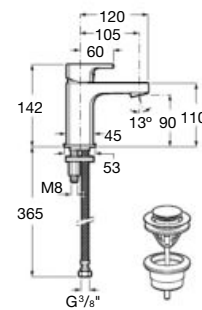

5L
COLD
START

Single-lever basin mixer with pop-up waste and flexible supply hoses. Cold start. Chrome. Ref. A5A3A01C00

Single-lever basin mixer with smooth body and flexible supply hoses. Includes click-clack waste. Cold start. Chrome. Ref. A5A3B01C00

rifa

rifa