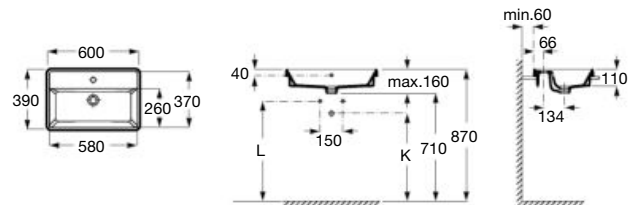

The Gap

	K (Trap)	L
Totem/Minimal	530	610
Bottle	610	640

600 x 390 mm
Drop-in basin
Ref. A3270YA..0
White