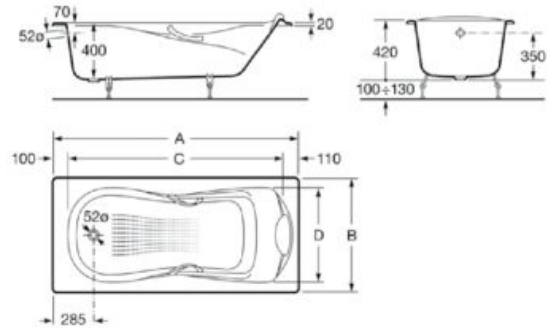

Baths / Cast Iron

Haiti

A	B	C	D	Litr.¹
1700	800	1490	680	190
1600	800	1390	680	177

¹ Liters to the overflow

Cast Iron bath

Dimensions	Message	Finishes	Capacity	White
1700 x 800	Ref. A23277000R	Without massage	Chrome handles	190 L
1600 x 800	Ref. A23307000R	Without massage	Chrome handles	177 L
	Ref. A291051100	Optional headrest		
	Ref. A150412330	Set of feet		

For version without massage optional siphon ø52:

Chrome finish **Ref. A506404600**

00

Rest of finishes **Ref. A5064046..***

0A CN RG NB