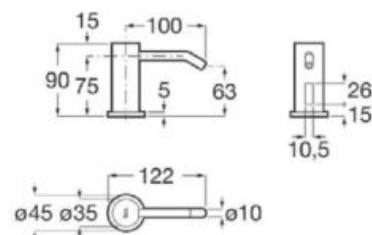

Electronic dispenser - soap or hydroalcoholic gel, deck-mounted

Chrome Ref. A818020C00   Chrome Ref. A818014C00