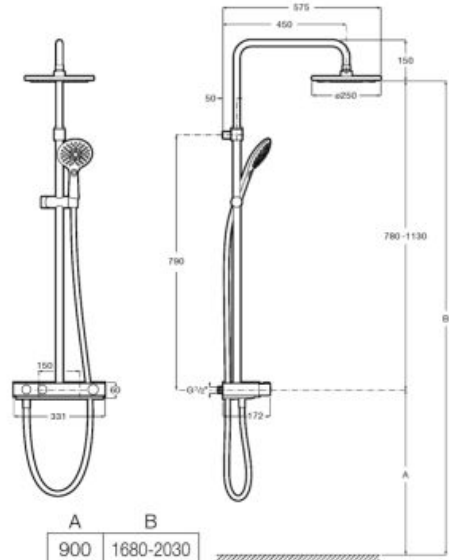

INDEX-T Switch

INDEX-T Switch 2w Shower