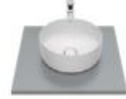

Inspira Round 37