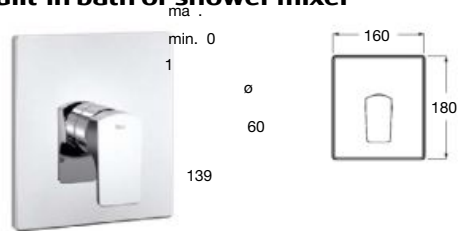

Built-in bath or shower mixer

Single-lever built-in bath or shower mixer.

Chrome.

To be completed with RocaBox ref. A525869403

Ref. A5A2B01C00