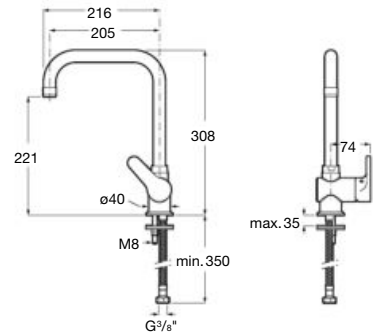

Arola

Single-lever kitchen sink mixer

Single-lever kitchen sink mixer with high swivel spout, aerator and flexible supply hoses.

Chrome.

Ref. A5A846AC0K

392 RON