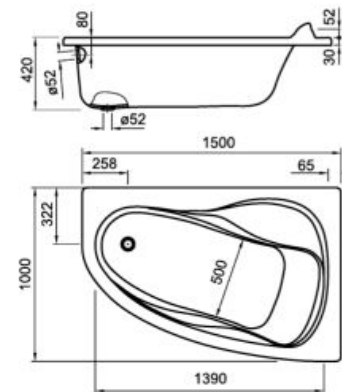

1500 x 1000
Acrylic bath

	Massage	Capacity	White
Ref. A248399000	Without massage	210 L	
Ref. A248402000	Panel optional		
Ref. A24F113000	Legs for bath		
Ref. A24L542000	Siphon ø 52