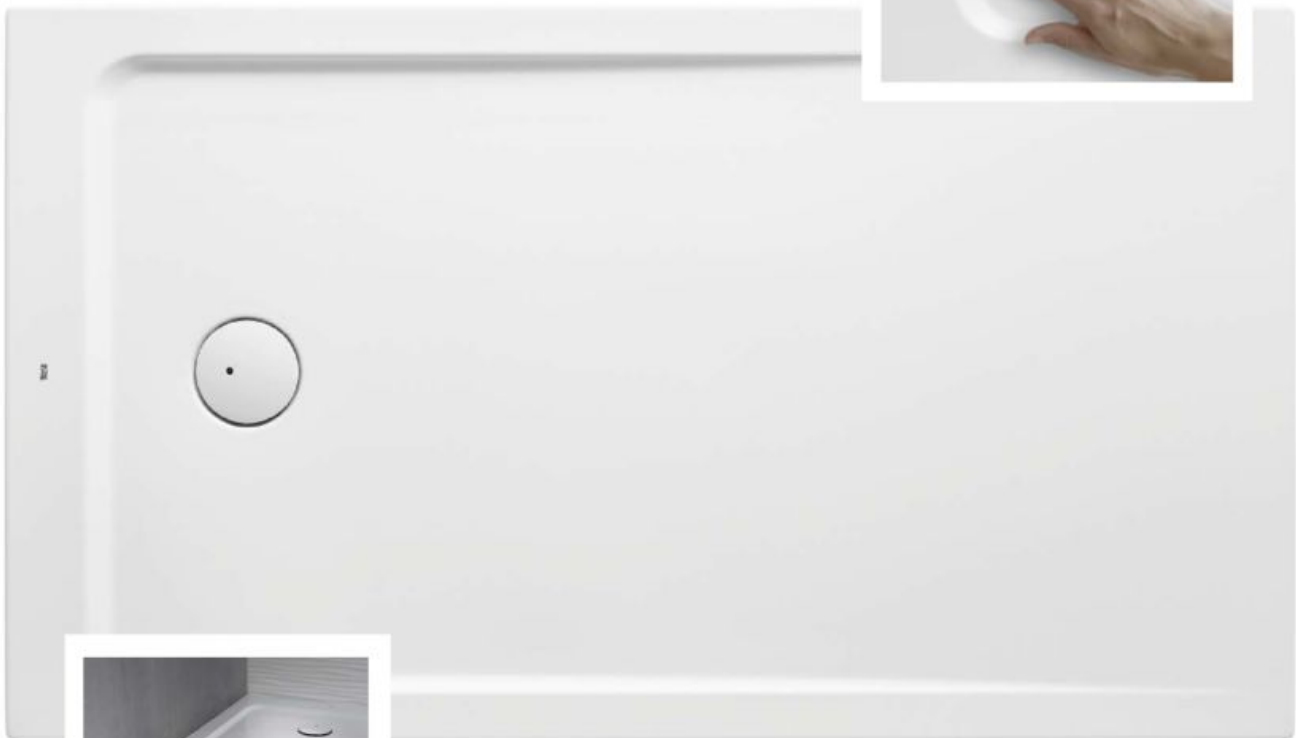

Resistance

High resistance to wear and tear, discoloration, chemical agents and UV light.