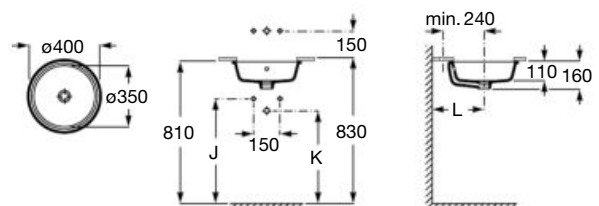

Trap	K	J	J	L
Totem/Minimal	530	610	0	10
Bottle	570	640	0	40

L	L
L 30 -3	L 30 -3
300-340 -2	300-340 -2
240-290	240-290