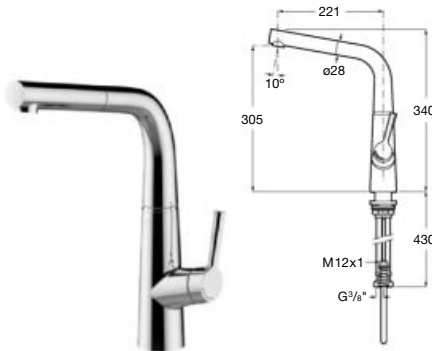

Syra single-lever kitchen sink mixer*

Kitchen sink mixer with retractable, swivel spout, and flexible supply hoses. Cold start. Chromed

Ref. A5A852AC00
2 109 RON