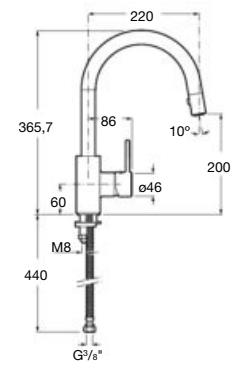

Targa

Single-lever kitchen sink mixer

Single-lever kitchen sink mixer with retractable swivel spout, aerator and flexible supply hoses. Chrome.

Ref. A5A8160C00
1 471 RON