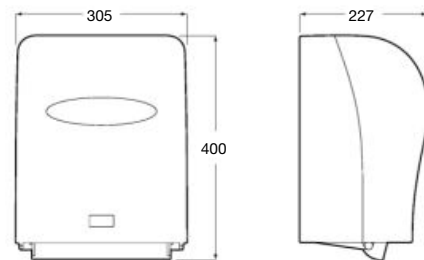

General technical data

· Installation:	Wall-hung
· Material:	ABS
· Paper roll size:	Ø 21 cm
· Paper type:	Perforated
· Paper length:	24-30-38 cm (adjustable)