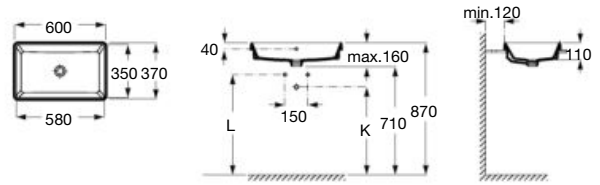

The Gap

	K (Trap)	L
Totem/Minimal	530	610
Bottle	610	640

600 x 390 mm
Drop-in basin
Ref. A3270YA..0
White

The Gap

600 x 370 mm

Drop-in basin
Ref. A3270Y8..0
White

	K (Trap)	L
Totem/Minimal	530	610
Bottle	610	640