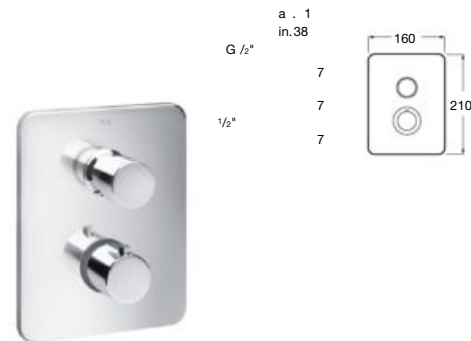

Avant / Built-in thermostatic shower mixer *

Built-in thermostatic shower mixer Chromed.
Ref. A5A0679C00