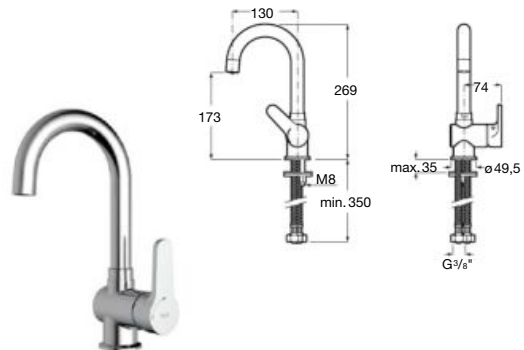

Basin mixer ⁽¹⁾

COLD
START

Single-lever basin mixer with lateral handle, aerator
and flexible supply hoses.
Cold start. Chrome.
Ref. A5A8A6AC0K

Bidet mixer

Single-lever bidet mixer with aerator,
pop-up waste and flexible supply hoses.
Chrome.
Ref. A5A626AC0K