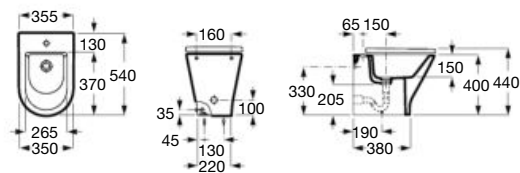

The Gap

Compact wall-hung WC Round, Rimless

480 mm length
Wall-hung WC,
Rimless
Ref. A3460NB..0
White

SUPRALIT® seat and cover with soft-closing system, metal hinges, Easy Remove
Ref. A801D22..1
White

SUPRALIT® seat and cover with metal hinges, Easy Remove
Ref. A801D20..1
White

COMPACT
RIMLESS

SLIM seat and cover with soft-closing system
Ref. A801D22..3
White

Wall-hung WC, Round, Rimless

540 mm length
Wall-hung Round
WC, Rimless
Ref. A3460N7..0
White

SUPRALIT® seat and cover with soft-closing system, metal hinges, Easy Remove
Ref. A801D12..1
White

SUPRALIT® seat and cover with metal hinges, Easy Remove
Ref. A801D10..1
White

RIMLESS

SLIM seat and cover with soft-closing system
Ref. A801D12..3
White

Bidet Square

540 mm length
BTW bidet
Ref. A357477..0
White

SUPRALIT® cover with soft-closing system, metal hinges
Ref. A80673200B
White

SUPRALIT® cover with metal hinges
Ref. A80673000B
White

BTW

Bidet Round

540 mm length
BTW bidet Round
Ref. A3570N7..0
White

SUPRALIT® cover with soft-closing system, metal hinges
Ref. A806D12..1
White

SUPRALIT® cover with metal hinges
Ref. A806D10..1
White

BTW