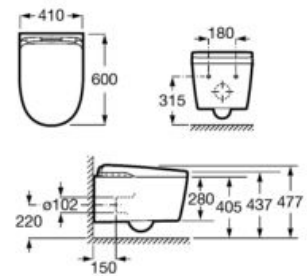

600 mm length

In-Wash® -Wall-hung smart toilet. Roca Rimless® Vortex, seat and cover with premium washing and drying function included. Supraglaze® coating. Needs power supply.

Ref. A803104001

Recommended installation with Concealed supporting frame for toilet and bidet (A822091001)