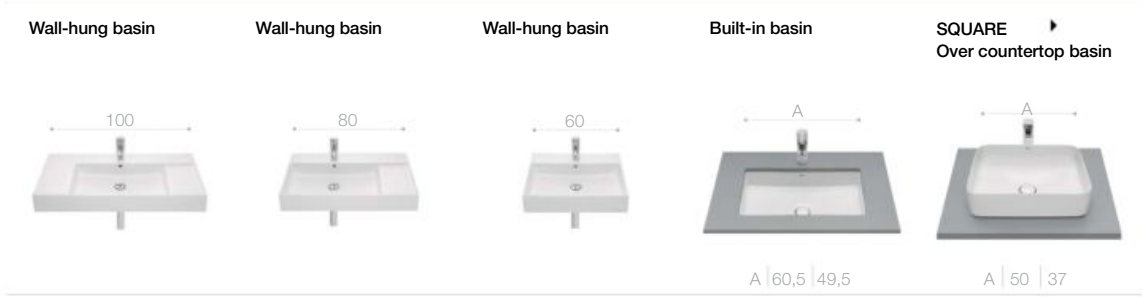

Products

Complete your bathroom

Colours | Vitreous china