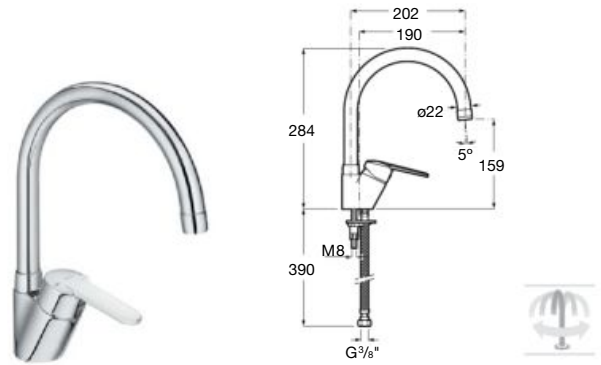

Victoria single-lever kitchen sink mixer

Single-lever kitchen sink mixer with swivel spout, aerator and flexible supply hoses.
Chromed.
Ref. A5A8E25C00
338 RON