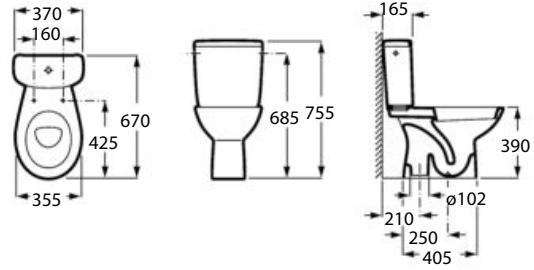

Close-coupled WC

Close-coupled WC in a box, vertical outlet with dual flush 6/3L cistern with side inlet and seat and cover, Termoplast
Ref. A34S196..0
White

Close-coupled WC in a box, vertical outlet with dual flush 6/3L cistern with side inlet and soft-closing seat and cover, Termoplast
Ref. A34S196..2
White

Close-coupled WC in a box, vertical outlet with dual flush 6/3L cistern with bottom inlet and SLIM soft-closing seat and cover,
Ref. A34S190..0
White