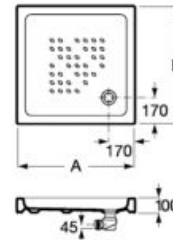

A	B	C
1200	800	170
1000	800	170
1200	700	170
1000	700	170
900	720	155

→ Non-enameled side

Italia square

Vitreous china shower tray

VITREOUS
CHINA

Dimensions		White
900 x 900 x 100	Ref. A374771001	
800 x 800 x 100	Ref. A374772001	
700 x 700 x 100	Ref. A374773001	
Waste 65 ø	Ref. AP0005900R	