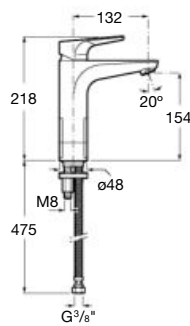

Basin mixer Mezzo Plus

MEZZO
PLUS

5L

COLD
START

Single-lever basin mixer mezzo plus with aerator, smooth body and flexible supply hoses. Cold Start. Chrome.
Ref. A5A3D90C00