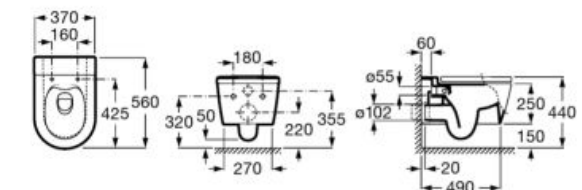

560 mm length

Wall-hung WC
Rimless
Ref. A346527..0

SUPRALIT® seat and cover with soft-closing system, metal hinges, Easy Remove
Ref. A801522..B