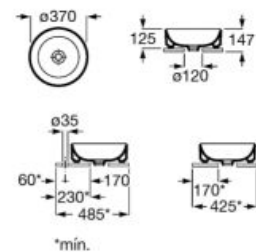

370 mm
Basin FINECERAMIC®
Ref. A32768J..0