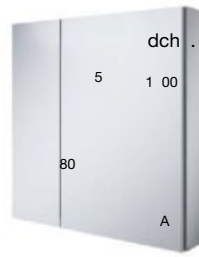

Glass shelves with adjustable height, soft close hinges

800 mm with 3 doors
Ref. A857789307

600 mm with 2 doors
Ref. A857788307

400 mm with 1 door
Ref. A8577860307

Prisma Basic

Rectangular mirror with LED lighting to connect to the bathroom switch.