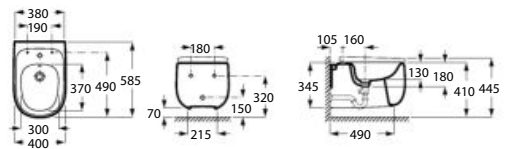

Single floorstanding WC Rimless

RIMLESS

BTW

00 62 63 64 65 66

580 mm length

Back to wall WC with dual outlet, with fixing kit
Ref. A3470B7..0

SUPRALIT® seat and cover with soft-closing system, metal hinges, Easy Remove
Ref. A801B82..B

Bidet

BTW

00 62 63 64 65 66

580 mm length

Back to wall bidet with fixing kit
Ref. A3570B8..0

SUPRALIT® cover with soft-closing system, metal hinges, Easy Remove
Ref. A806B82..B

c t a
e.a3 7 8 x0

Wall-hung bidet

00 62 63 64 65 66

585 mm length

Wall-hung bidet with fixing kit
Ref. A3570B6..0

SUPRALIT® cover with soft-closing system, metal hinges, Easy Remove
Ref. A806B82..B