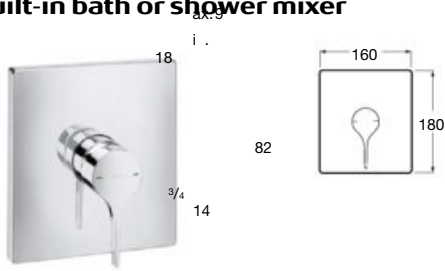

Built-in bath or shower mixer

Single-lever built-in bath or shower mixer.
Chrome.
To be completed with RocaBox ref. A525869403
Ref. A5A2B3AC00