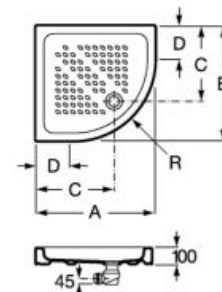

Dimensions		White
900 x 900 x 100	Ref. A374774001	
800 x 800 x 100	Ref. A374775001	
Waste 65 ø	Ref. AP0005900R	

A	B	C	D	R
900	900	625	350	550
800	800	525	250	550

→ Non-enameled side

Aqua wastes for porcelain shower trays

Wastes		
Waste 65 ø	Ref. AP0005900R	
Waste 90 ø	Ref. A506404400	

Dimensions
in mm.