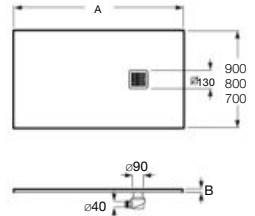

A	B
1800	31
1600	31
1400	31
1200	28
1000	26

Dimensions Standard

Dimensions	
1800 x 900 x 31	Ref. AP10170838401..0
1600 x 900 x 31	Ref. AP10164038401..0
1400 x 900 x 31⁽¹⁾	Ref. AP10157838401..0
1200 x 900 x 28⁽¹⁾	Ref. AP1014B038401..0
1000 x 900 x 26	Ref. AP1013E838401..0
1800 x 800 x 31	Ref. AP10170832001..0
1600 x 800 x 31	Ref. AP10164032001..0
1400 x 800 x 31⁽¹⁾	Ref. AP10157832001..0
1200 x 800 x 28⁽¹⁾	Ref. AP1014B032001..0
1000 x 800 x 26⁽¹⁾	Ref. AP1013E832001..0
1800 x 700 x 31	Ref. AP1017082BC01..0
1600 x 700 x 31	Ref. AP1016402BC01..0
1400 x 700 x 31	Ref. AP1015782BC01..0
1200 x 700 x 28	Ref. AP1014B02BC01..0
1000 x 700 x 26	Ref. AP1013E82BC01..0

Dimensions in mm.

*Product on request

Replace (..) in the product reference with the code of the chosen finish.

⁽¹⁾ Colour White 10, Slate 20 and Black 40 on stock