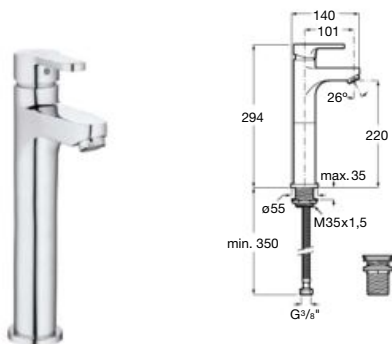

High spout basin mixer