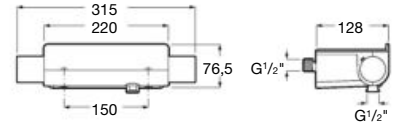

T-2000* / T-1000 Round

Wall-mounted thermostatic shower mixer T-2000*

Wall-mounted thermostatic shower mixer with tempered glass shelf.
Chrome
Ref. A5A2A88C00