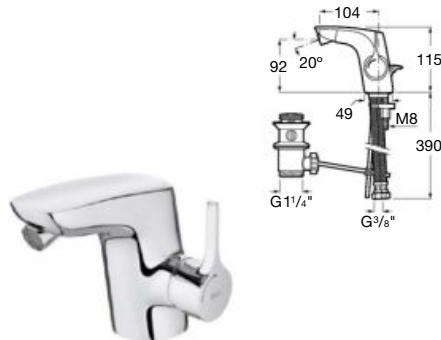

Single-lever bidet mixer *

Single-lever bidet mixer with spherical aerator, pop-up waste and flexible supply hoses. Chromed. Ref. A5A603AC00