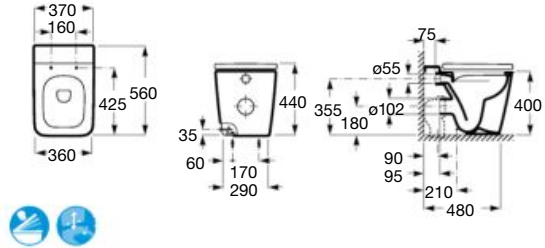

Single floorstanding WC, for built-in, high cistern or fluxor, Rimless

BTW
RIMLESS

00 62 63 64 65 66

560 mm length

Back to wall single floorstanding WC for built-in, high cistern or fluxor, Rimless
Ref. A347537..0

SUPRALIT® seat and cover with soft-closing system, metal hinges, Easy Remove
Ref. A801532..B

Single floorstanding WC, for built-in, high cistern or fluxor, Rimless

BTW
RIMLESS

00 62 63 64 65 66

560 mm length

Back to wall single floorstanding WC for built-in, high cistern or fluxor, Rimless
Ref. A347526..0