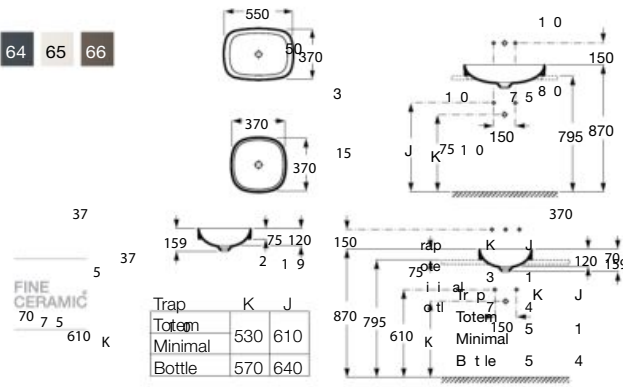

370 x 370 mm
Basin FINECERAMIC®
Including universal waste with ceramic plug ø 72 mm.
Ref. A32750R..0

Trap	K
To e	30
i i l	70
Bo tl	70

1 0 min 3 0