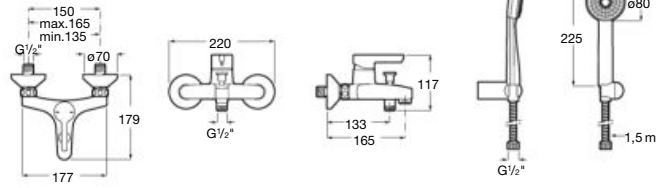

Wall-mounted bath-shower mixer

Single-lever bath-shower mixer with diverter, hand shower, flexible hose, and shower bracket.
Chrome.
Ref. A5A017AC0K