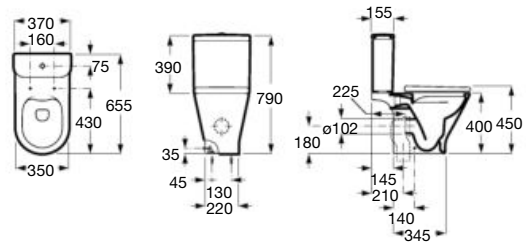

Dimensions in mm.

Replace (..) in the product reference with the code of the chosen finish.

| The Gap collection

The Gap

Close-coupled WC Round, Rimless

655 mm length

Close-coupled WC Round,
Rimless with dual outlet
Ref. A3420N8..0
White