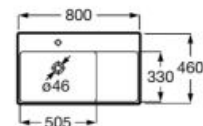

Semipedestal

FINE
CERAMIC

00 62

195 x 300 x 295 mm

Semipedestal for washbasins 1000 and 800 mm with central bowl
Ref. A337471..0

Wall-hung basin

FINE
CERAMIC

00 62 S0

800 x 460 mm

Basin FINECERAMIC®
Sink on right hand
Ref. A327688..0

Wall-hung basin

FINE
CERAMIC

00 62 S0

800 x 460 mm

Basin FINECERAMIC®
Sink on left hand
Ref. A327689..0