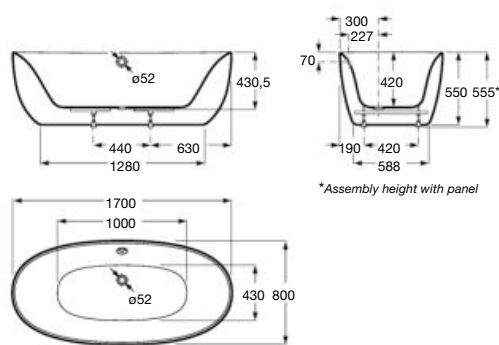

Warmth

Warm and soft surface, pleasant to the touch.

Baths / Acrylic

Virginia One-Piece*

ACRYLIC

1700 x 800

Oval acrylic bath with pop-up waste and siphon

	Massage	Capacity	White
Ref. A248313000	Without massage	175 L	