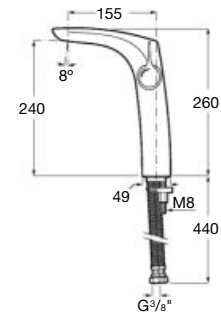

High spout basin mixer

High spout basin mixer with smooth body and flexible supply hoses. Cold start. Everlux.
Ref. A5A3C3A..0 ⁽¹⁾

Dimensions in mm.

*Product on request

Replace (..) in the product reference with the code of the chosen finish.

⁽¹⁾ Finish CN on stock, finish RG and NM on request