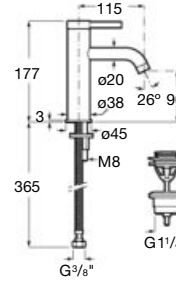

Basin mixer

5L

COLD START

Single-lever basin mixer smooth body with click-clack waste, aerator and flexible supply hoses.

Chrome Ref. A5A3A9EC00   Matt Black Ref. A5A3A9ENB0   Everlux Ref. A5A3A9E..0