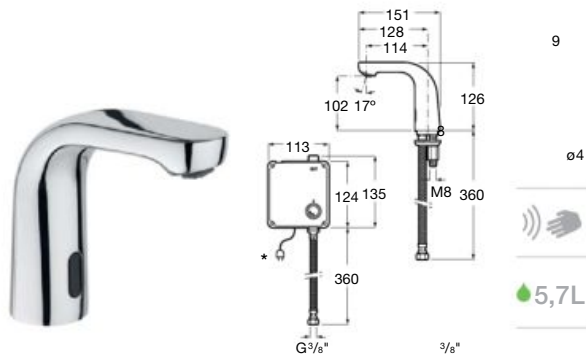

L20-E / Loft-E / Electronic

Electronic basin faucet L20-E. Premixed

Electronic basin faucet with flexible supply hoses. Chromed.

Powered by 4 AA alkaline batteries (1.5V LRG (AA)).
Ref. A5A5309C00

Powered by mains connection (230)⁽¹⁾.
Ref. A5A5509C00