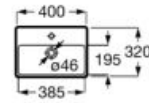

400 x 320 mm

Compact wall-hung basin FINECERAMIC®
Ref. A32768D..0