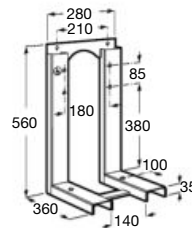

For basins

Duplo Basin

Installation system for wall-hung basins.
With installation accessories.
Minimum depth 140 mm
Ref. A890093000

For wall-hung bidet

Duplo Bidet

Installation system for wall-hung bidet.
With installation accessories.
Minimum depth 80 mm
Ref. A890091200

0 00

Supporting frame*

Concealed supporting
frame for toilet and bidet.
Ref. A822091001