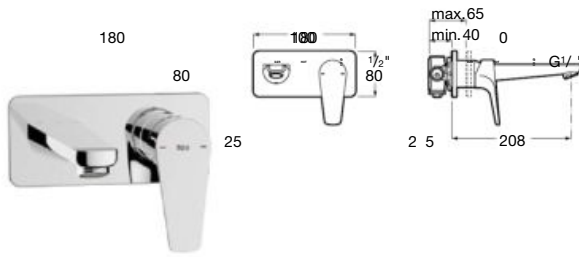

Built in basin mixer

Built-in basin mixer.
Chrome.
Ref. A5A3590C00

To be completed with Universal Box
Ref. A525220603

Bidet mixer

max. 5
min. 40

Single-lever bidet mixer with swivel aerator,
pop-up waste and flexible supply hoses.
Chrome.
Ref. A5A6090C00