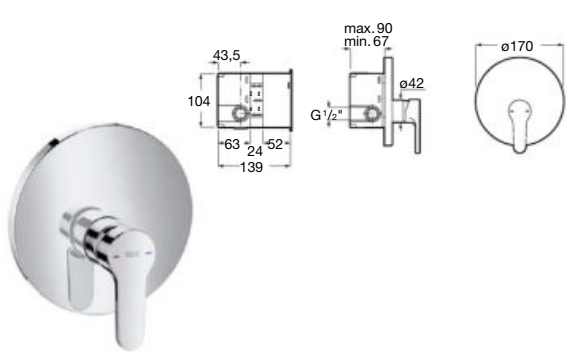

Built-in bath or shower mixer

Built-in bath or shower mixer.
Chrome.
Ref. A5A2B6AC0K