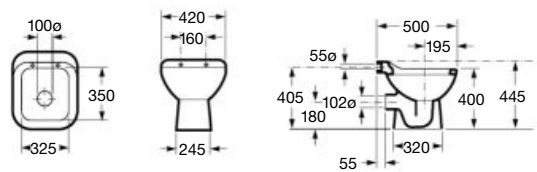

Other products / Slop hopper

Garda

Slop hopper. Back inlet
with rubber inlet connector
and fixing kit
Ref. A371055000

Stainless steel bucket
grating with rubber pad
Ref. A526005510