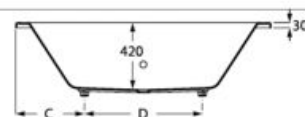

Acrylic bath

Dimensions	Ref.	Massage	Capacity		White
1800 x 900	Ref. A248607001	Total	290 L	PD	
	Ref. A248584001	Tonic	290 L	PL	
	Ref. A248556000	Without massage	290 L		
	Ref. A259114000	Front panel			
	Ref. A259118000	Side panel			
1700 x 800	Ref. A248606001	Total	210 L	PD	
	Ref. A248583001	Tonic	210 L	PL	
	Ref. A248555000	Without massage	210 L		
	Ref. A259113000	Front panel			
	Ref. A259117000	Side panel			
	Ref. A248594000	Headrest optional			
	Ref. A248595000	Handle optional (1 piece)			
		Feet included			

For version without massage optional siphon ø52:

Chrome finish

Ref. A248213001*

00

Rest of finishes

Ref. A2482130..*

0A CN RG NB