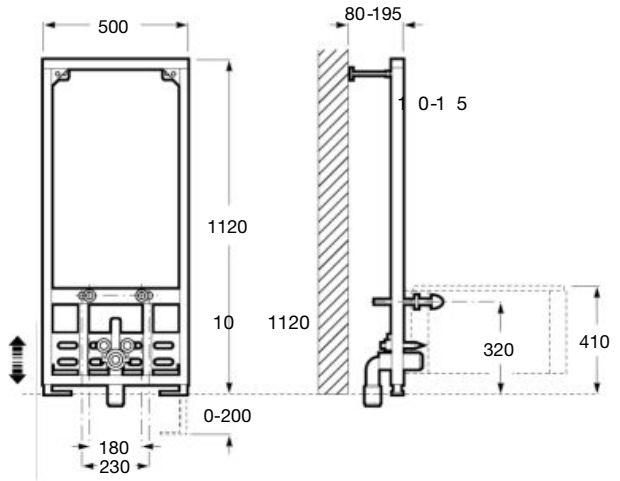

Installation system for wall-hung basins.
With installation accessories.
Minimum depth 140 mm
Ref. A890093000

For wall-hung bidet

Duplo Bidet

Installation system for wall-hung bidet.
With installation accessories.
Minimum depth 80 mm
Ref. A890091200