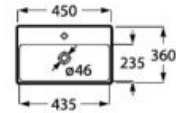

450 x 360 mm

Compact wall-hung basin FINECERAMIC®
Ref. A327682..0