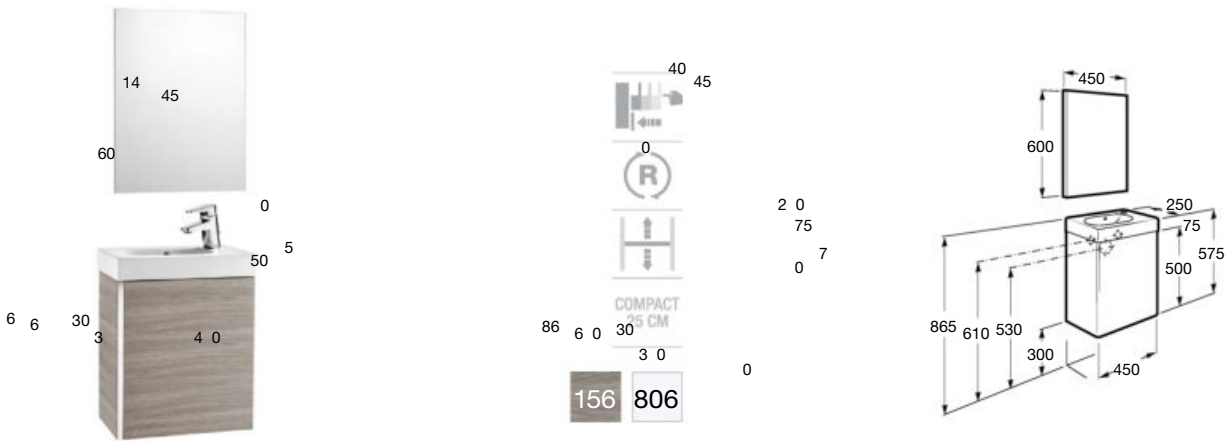

Pack

Includes base unit, basin and mirror. The basin is always supplied in white finish.

450 mm, 1 door

Ref. A855865806 (glossy white)

Ref. A855865156 (textured sand)