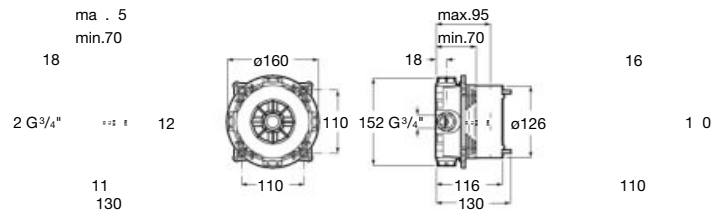

RocaBox

RocaBox Universal.
Ref. A525869403

Dimensions in mm.

*Product on request

Replace (..) in the product reference with the code of the chosen finish.

⁽¹⁾ Finish CN on stock, finish RG and NM on request