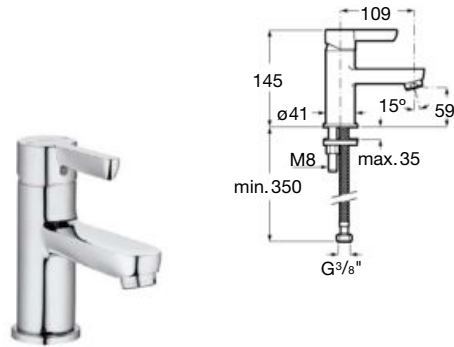

Basin mixer

5L

Single-lever basin mixer smooth body with
aerator and flexible supply hoses.
Chrome.
Ref. A5A327AC0K

High spout basin mixer

5L

Single-lever high spout basin mixer. Smooth
body with aerator, click-clack waste and
flexible supply hoses.
Chrome.
Ref. A5A377AC0K