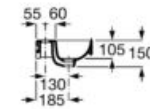

400 x 320 mm

Compact wall-hung basin FINECERAMIC®
Ref. A32768D..0