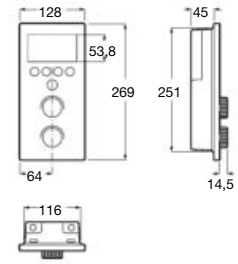

Smart Shower

Installation system included
Ref. A5A104AC00