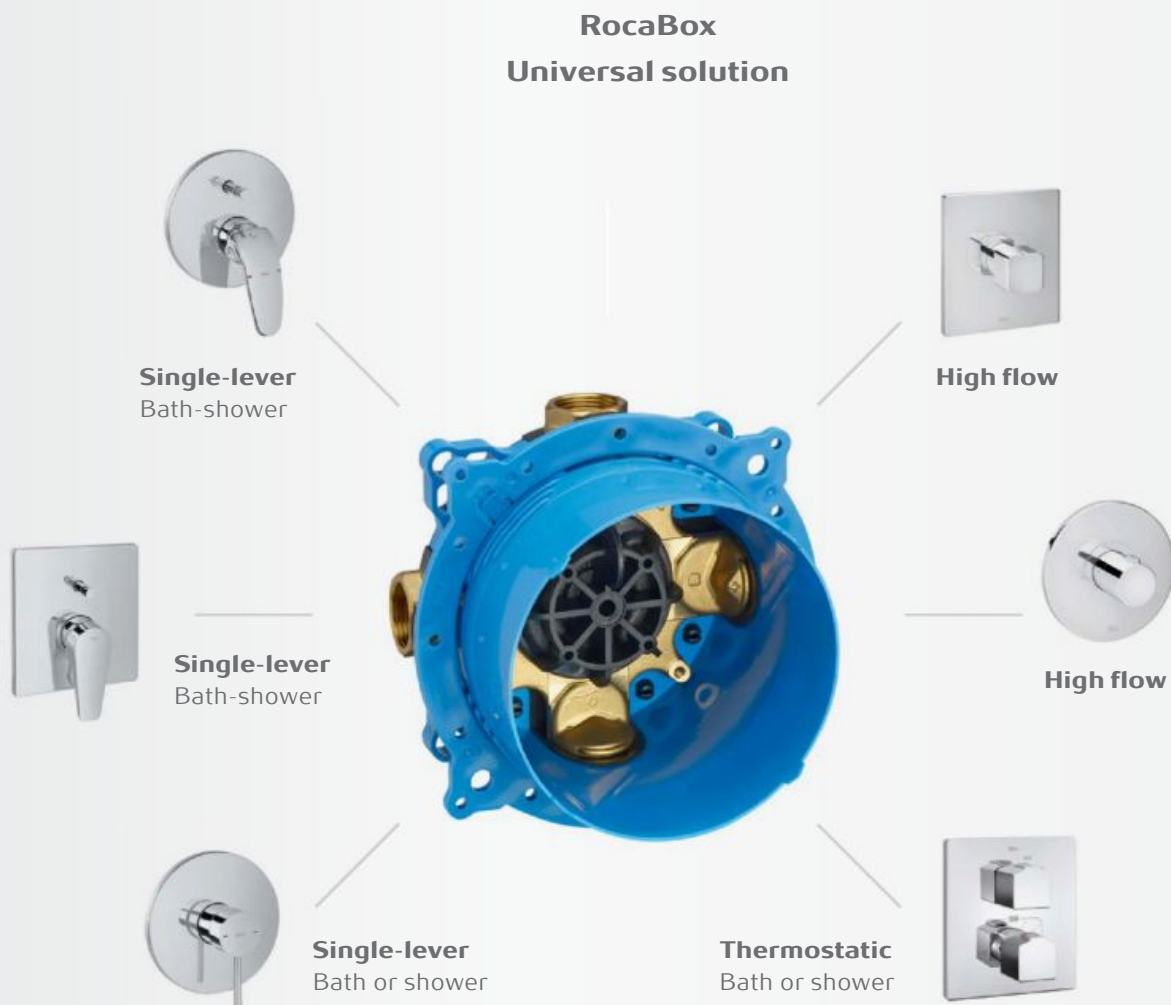

RocaBox

Built-in faucets

Roca presents RocaBox, the universal solution for all built-in installations. A solution that is easy to install, practical, compact and versatile, for any type of wall. At only 70 mm, it is the minimum installation depth for any universal box. Valid for thermostatic or single lever, shower or bath-shower faucets. RocaBox is the ideal solution for a built-in shower or bath-shower faucets.