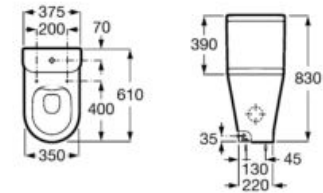

The Gap

Comfort height close-coupled WC Round

COMFORT

BTW

RIMLESS⁺

4,5/3L

610 mm length

Close-coupled WC, back to wall,
Rimless with dual outlet, height 440 mm
Ref. A3420NJ00
White