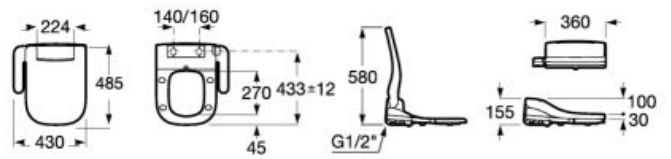

Multiclean® Advance

A FT

A

A U
A FT

A U