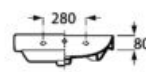

650 x 460 mm

Wall-hung basin FINECERAMIC®
Ref. A327687..0