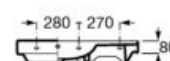

Semipedestal

FINE
CERAMIC

00 62

195 x 300 x 295 mm

Semipedestal for washbasins 1000 and 800 mm with central bowl
Ref. A337471..0

Wall-hung basin

FINE
CERAMIC

00 62 S0

800 x 460 mm

Basin FINECERAMIC®
Sink on right hand
Ref. A327688..0

Wall-hung basin

FINE
CERAMIC

00 62 S0

800 x 460 mm

Basin FINECERAMIC®
Sink on left hand
Ref. A327689..0