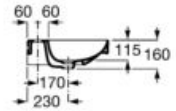

600 x 460 mm

Basin FINECERAMIC®

Ref. A327686..0