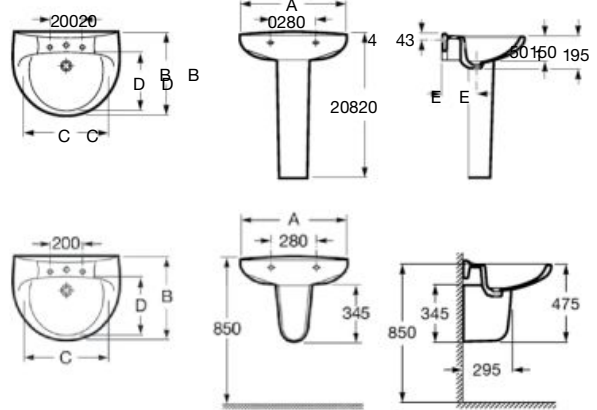

650 x 510 mm

Basin with fixing kit
Ref. A325391..0
White

560 x 460 mm

Basin with fixing kit
Ref. A325393..0
White

520 x 410 mm

Basin with fixing kit
Ref. A325394..0
White

Pedestal
Ref. A331300..1
White

Semipedestal
Ref. A336312..5
White