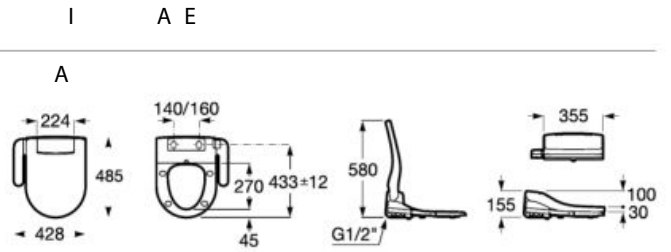

Multiclean® Advance

A FT

A

A U
A FT