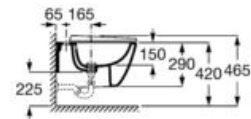

SUPRALIT® cover for bidet
Ref. A806E10..1