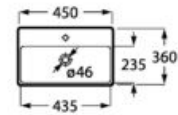

450 x 360 mm

Basin FINECERAMIC®
Ref. A327682..0