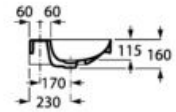

650 x 460 mm

Basin FINECERAMIC®

Ref. A327687..0