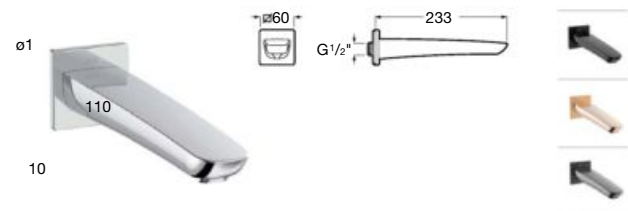

Wall-mounted spout *

Wall-mounted spout.
Chrome.
Ref. A5A0703C00

Everlux.
Ref. A5A0703..0

CN RG NM

Dimensions in mm.

*Product on request

Replace (..) in the product reference with the code of the chosen finish.

⁽¹⁾ Finish CN on stock, finish RG and NM on request