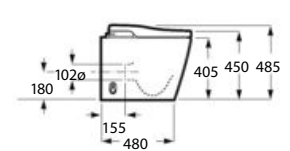

Ref. A803104001

Recommended installation with Concealed supporting frame for toilet and bidet (A822091001)

Inspira In-Wash® with In-Tank back to wall*

SUPRA
GLAZE®

ROCA
RIMLESS®
VORTEX

585 mm length

In-Wash® - Rimless back to wall smart toilet with integrated tank. Seat and cover with washing and drying function included. Needs power supply.