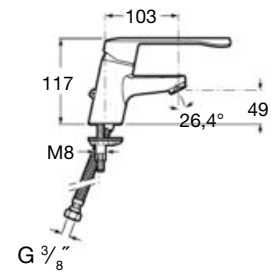

Basin mixer with chain connector and flexible supply hoses. Elbow handle for people with reduced mobility. Chrome.

Ref. A5A3123C00

Wall-mounted bath-shower mixer

Wall-mounted bath-shower mixer with automatic diverter, handshower 1,70 m flexible hose and swivel wall bracket. Handle for people with reduced mobility. Chrome.