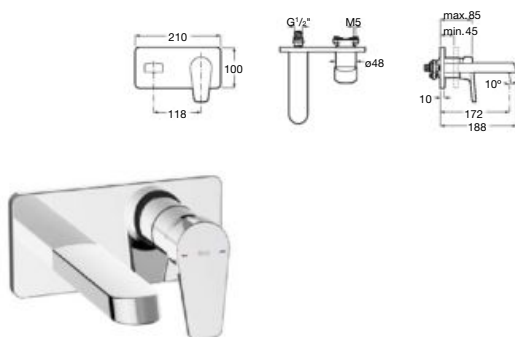

Built in basin mixer

Built-in basin mixer
Ref. A5A3A1BC0K

To be completed with Box A525891203