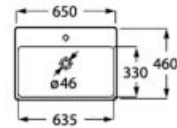

650 x 460 mm

Wall-hung basin FINECERAMIC®
Ref. A327687..0