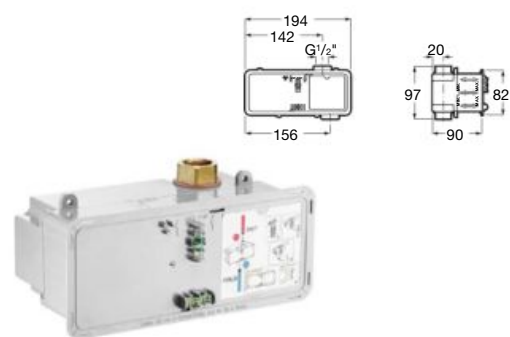

Box for built-in basin mixer

Ref. A525891203