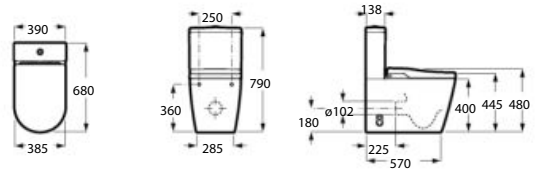

In-Wash® Inspira, Rimless