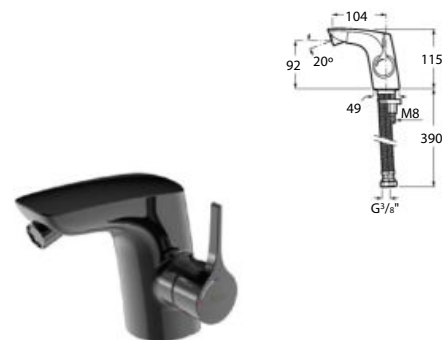

Single-lever bidet mixer with aerator and flexible supply hoses. Everlux. Ref. A5A6A3A..0

Dimensions in mm.

*Product on request

Replace (..) in the product reference with the code of the chosen finish.

(1) Finish CN on stock, finish RG and NM on request