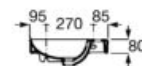

450 x 260 mm

Compact wall-hung basin FINECERAMIC®
Ref. A327681..0