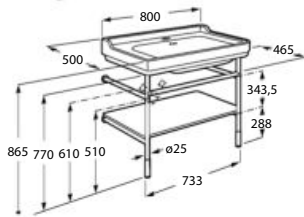

Unik

Includes structure in stainless steel and washbasin. The basin is always supplied in white finish.