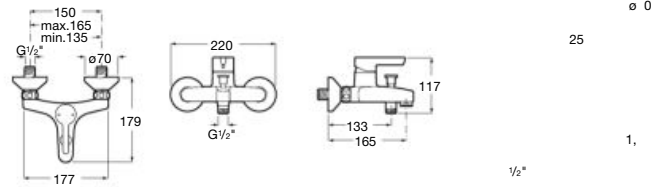

Wall-mounted bath-shower mixer

Single-lever bath-shower mixer with diverter
Chrome.
Ref. A5A027AC0K