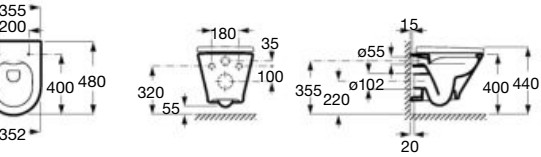

The Gap

Compact wall-hung WC Round, Rimless

480 mm length
Wall-hung WC,
Rimless
Ref. A3460NB..0
White

SUPRALIT® seat and cover with soft-closing system, metal hinges, Easy Remove
Ref. A801D22..1
White

SUPRALIT® seat and cover with metal hinges, Easy Remove
Ref. A801D20..1
White

COMPACT
RIMLESS

SLIM seat and cover with soft-closing system
Ref. A801D22..3
White

Wall-hung WC, Round, Rimless

540 mm length
Wall-hung Round
WC, Rimless
Ref. A3460N7..0
White

SUPRALIT® seat and cover with soft-closing system, metal hinges, Easy Remove
Ref. A801D12..1
White

SUPRALIT® seat and cover with metal hinges, Easy Remove
Ref. A801D10..1
White

RIMLESS

SLIM seat and cover with soft-closing system
Ref. A801D12..3
White

Bidet Square

540 mm length
BTW bidet
Ref. A357477..0
White

SUPRALIT® cover with soft-closing system, metal hinges
Ref. A80673200B
White

SUPRALIT® cover with metal hinges
Ref. A80673000B
White

BTW

Bidet Round

540 mm length
BTW bidet Round
Ref. A3570N7..0
White

SUPRALIT® cover with soft-closing system, metal hinges
Ref. A806D12..1
White

SUPRALIT® cover with metal hinges
Ref. A806D10..1
White

BTW