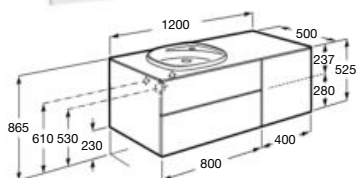

Base unit for drop in basins Beyond⁽¹⁾

402 806

4 drawers

1600 mm*

For washbasins 585 mm⁽¹⁾

Ref. A851419806 (glossy white)

Ref. A851419402 (textured city oak)

Base Unit	Countertop
A857145XXX	A857265432
A857145XXX	A857265432

2 drawers

1200 mm*

For washbasin 585 mm. Right.⁽¹⁾

Ref. A851413806 (glossy white)

Ref. A851413402 (textured city oak)

Base Unit	Countertop
A857145XXX	A857253432
A857147XXX	A857253432

1200 mm*

For washbasin 585 mm. Left.⁽¹⁾

Ref. A851412806 (glossy white)

Ref. A851412402 (textured city oak)

Base Unit	Countertop
A857145XXX	A857252432
A857147XXX	A857252432

⁽¹⁾The washbasin is ordered separately