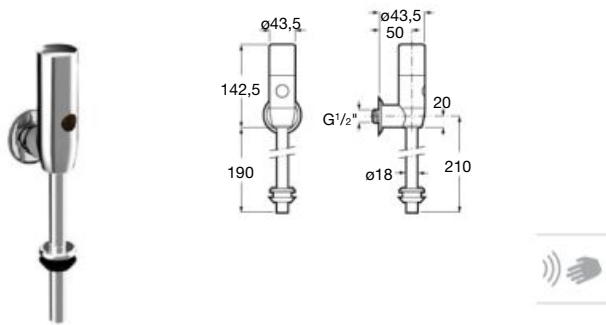

Sentronic-V / Sentronic-S / Electronic

Urinal electronic fluxor Sentronic-V

Urinal 1/2" electronic fluxor
Powered by one 9 V. alkaline battery.
Chromed
Ref. A5A9A79C00