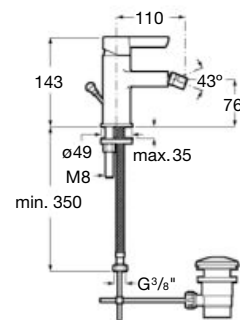

High spout basin mixer

5L

Single-lever high spout basin mixer. Smooth
body with aerator, click-clack waste and
flexible supply hoses.
Chrome.
Ref. A5A377AC0K

Bidet mixer

Single-lever bidet mixer with aerator, pop-up
waste and flexible supply hoses.
Chrome.
Ref. A5A607AC0K