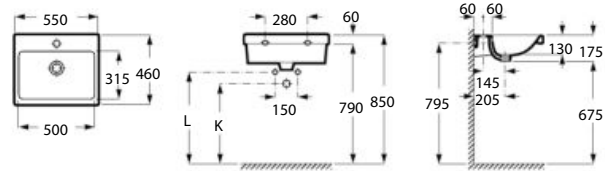

Wall-hung or vanity basin with fixing kit

Ref. A3270M1..0

White

The Gap

Wall-hung basin

TR P		L
T EM	5 0	61
I I L		
B TTL	5 0	64
Trap		
	K	L
Totem	530	610
Minimal		640
Bottle	570	

550 x 460 mm

Wall-hung or vanity basin with fixing kit