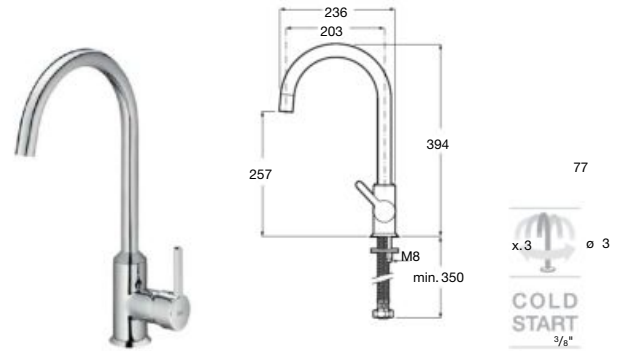

Ref. A5A7409CM0
554 RON

Carelia

Single-lever kitchen sink mixer

Single-lever kitchen sink mixer with high swivel spout, aerator and flexible supply hoses. Cold start. Chrome.
Ref. A5A8A8AC0K
 412 RON

Single-lever kitchen sink mixer