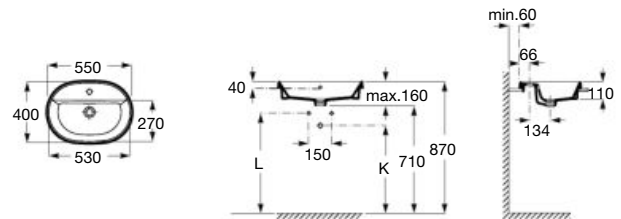

The Gap

550 x 400 mm

Drop-in basin
Ref. A3270Y6..0
White

	K (Trap)	L
Totem/Minimal	530	610
Bottle	610	640