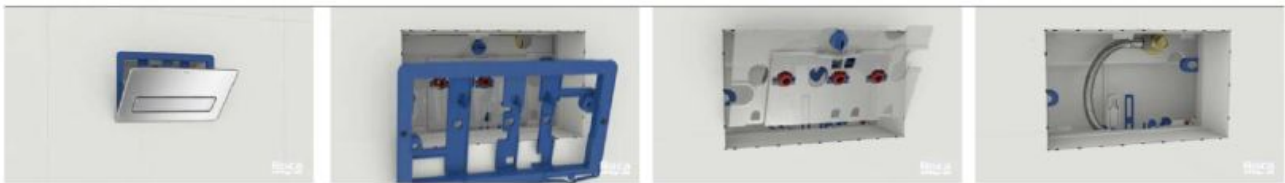

Operating plates for **Duplo and Basic WC** cisterns

PL1 Dual

PL2 Dual

PL3 antivandal

PL4 Dual

50 7