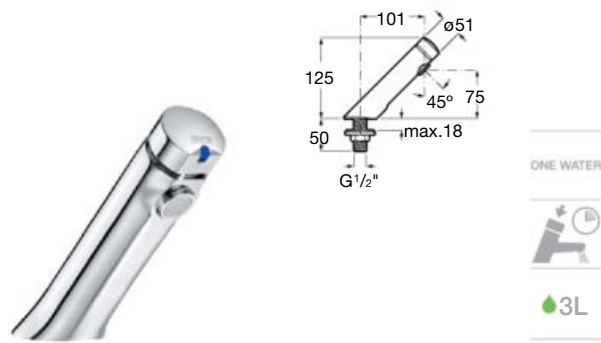

Deck-mounted basin faucet*

Deck-mounted basin faucet. With aerator. Chromed.
Ref. A5A4279C00