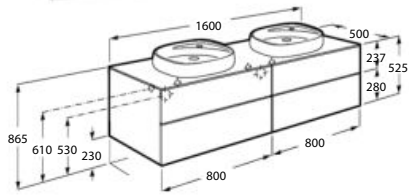

Base unit for countertop basins Beyond⁽¹⁾

402 806

4 drawers

1600 mm*

For washbasins 585 mm

Ref. A851407806 (glossy white)

Ref. A851407402 (textured city oak)

Base Unit	Countertop
A857145XXX	A857263432
A857145XXX	A857263432

2 drawers

1200 mm*

For washbasin 585 mm. Right.

Ref. A851401806 (white glossy)

Ref. A851401402 (textured city oak)

Base Unit	Countertop
A857145XXX	A857249432
A857147XXX	A857249432

1200 mm*

For washbasin 585 mm. Left.

Ref. A851400806 (white glossy)

Ref. A851400402 (textured city oak)

Base Unit	Countertop
A857145XXX	A857248432
A857147XXX	A857248432

⁽¹⁾The washbasin is ordered separately