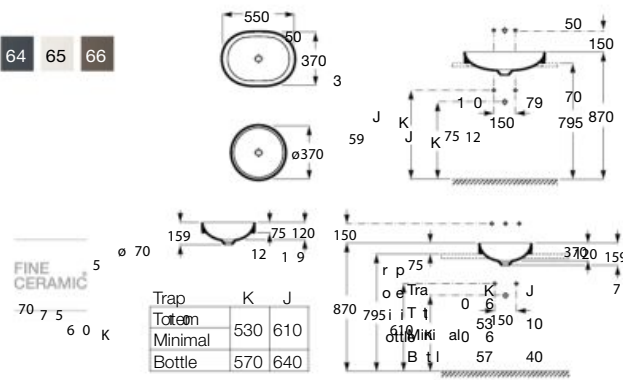

ø 370 mm
Basin FINECERAMIC®
Including universal waste with ceramic plug ø 72 mm.
Ref. A32752R..0

Tr	K
T tem	5 0
Mini al	570
B t le	570

55 min ø 40