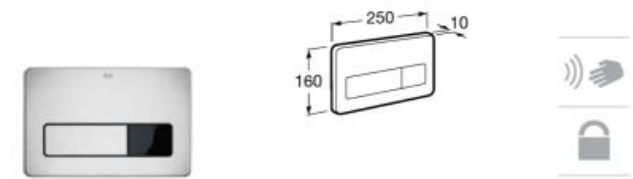

Plate PL3-E Dual Electronic
Stainless steel
operating plate
Ref. A890097400