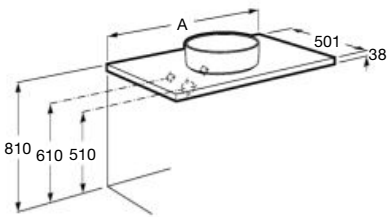

1200 mm *

Ref. A857321806 (glossy white)
Ref. A857321402 (city oak)

402 806