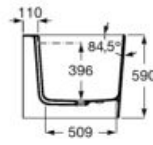

1600 x 700

Left corner Stonex® bath with panels. Includes click-clack drain, trap and integrated overflow.

	Massage	Capacity	White	Colour*
Ref. A248629..0	Without massage	260 L		

Option: Click-Clack waste in colour

Ref. A24L5810..*

Dimensions in mm.

*Product on request

Replace (..) in the product reference with the code of the chosen finish.