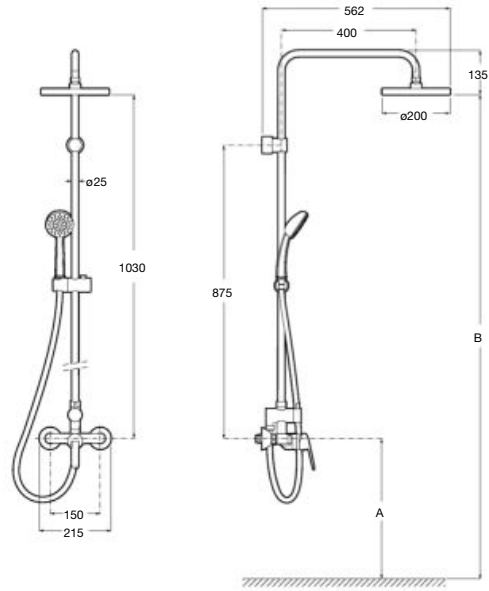

Finishes:

C0

A	B
900	1755-2130
1000	1855-2230
1100	1955-2330
1200	2075-2430

Victoria / Victoria Connect Plus

Victoria single-lever shower column

Single-lever shower column with shower head $\varnothing 200$, hand shower $\varnothing 100$ with 1 function, diverter, flexible hose 1,5 m and swivel bracket.
Chrome
Ref. A5A9725C00