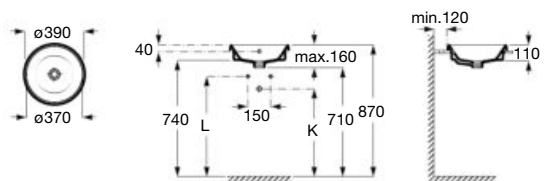

Drop-in basin

390 x 370 mm
Drop-in basin
Ref. A3270Y7..0
White

	K (Trap)	L
Totem/Minimal	530	610
Bottle	610	640

Drop-in basin

ø 390 mm
Drop-in basin
Ref. A3270Y3..0
White

	K (Trap)	L
Totem/Minimal	530	610
Bottle	610	640