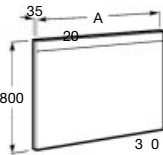

900 mm
Ref. A812259000

800 mm
Ref. A812258000

A 1100
900
800

Option: Demister foil
Ref. A812292000

Prisma Comfort

LED mirror with integrated LED light and demister foil

1300 mm
Ref. A812277000

1100 mm
Ref. A812267000