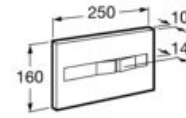

PL2.A

Plate PL2.A Dual
Operating plate
Chrome
Ref. A890196001