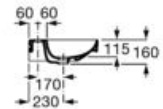

Semipedestal

FINE
CERAMIC

00 62

195 x 300 x 295 mm

Semipedestal for washbasins 1000 and 800 mm with central bowl
Ref. A337471..0

Wall-hung basin

FINE
CERAMIC

00 62 S0

800 x 460 mm

Basin FINECERAMIC®
Sink on right hand
Ref. A327688..0

Wall-hung basin

FINE
CERAMIC

00 62 S0

800 x 460 mm

Basin FINECERAMIC®
Sink on left hand
Ref. A327689..0