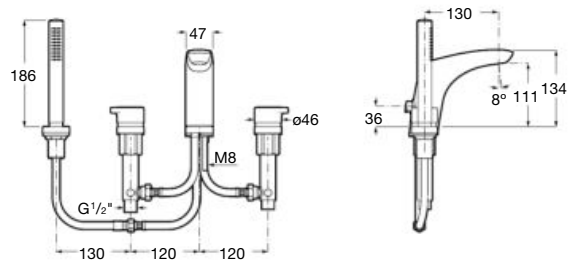

Twin lever bath-shower mixer *

Deck-mounted bath-shower mixer with central spout, hand shower and 1,30 m flexible hose.
Chrome.
Ref. A5A183AC00