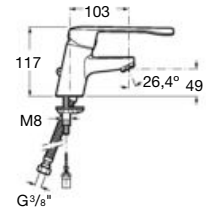

Victoria Pro