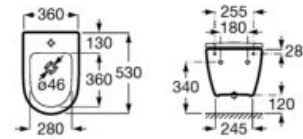

SUPRALIT® cover for bidet
Ref. A806E10..1