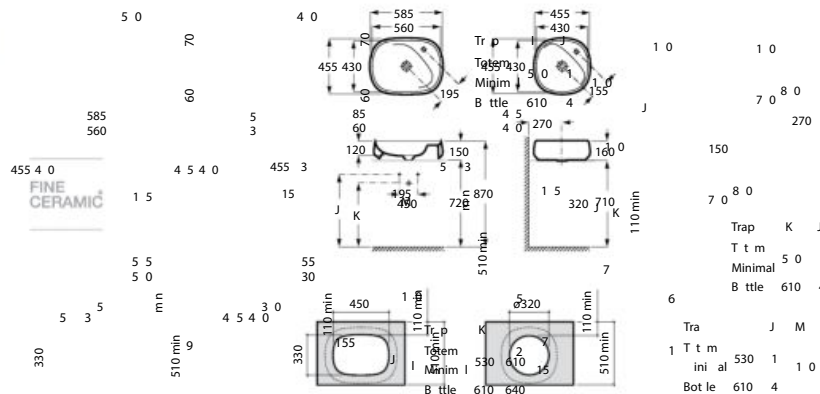

	K	L	M
Totem	530	610	150
Minimal	610	550	
Bottle	610	550	

Dimensions in mm.

*Product on request

Replace (..) in the product reference with the code of the chosen finish.

Drop-in basin

00 62 63 64 65 66

585 x 450 mm
Basin FINECERAMIC®
Includes universal waste with ceramic plug ø72 mm.
Ref. A3270B6..0