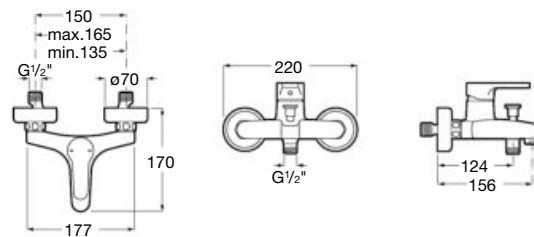

Wall-mounted bath-shower mixer

Single-lever bath shower mixer with
automatic diverter.
Chrome.

Ref. A5A0D6AC0K