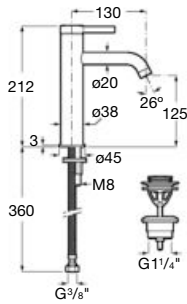

Basin mixer Mezzo

MEZZO

5L

COLD START

Mezzo single-lever basin mixer smooth body with click-clack waste, aerator and flexible supply hoses.

Chrome Ref. A5A3C9EC00   Matt Black Ref. A5A3C9ENB0   Everlux Ref. A5A3C9E..0