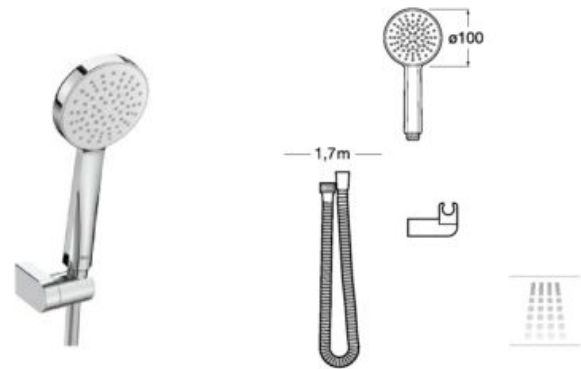

Shower set Stella 100/1

Shower set Stella 100/1. Hand shower with 1 function, swivel bracket and flexible hose PVC 1,70 m.

Ref. A5B9C03C00