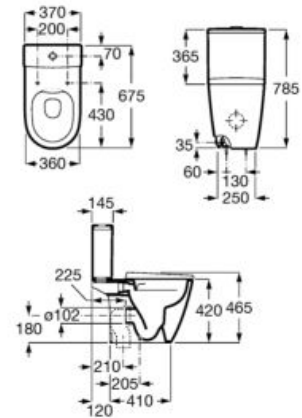

SUPRALIT® seat and cover with
soft-closing system, metal hinges,
Easy Remove
Ref. A801E12..1

Dual flush 4,5/3L WC
cistern with bottom inlet
Ref. A341681..0

Dual flush 4,5/3L WC
cistern with side inlet
Ref. A341680..0

SUPRALIT® seat and cover, metal
hinges
Ref. A801E10..1