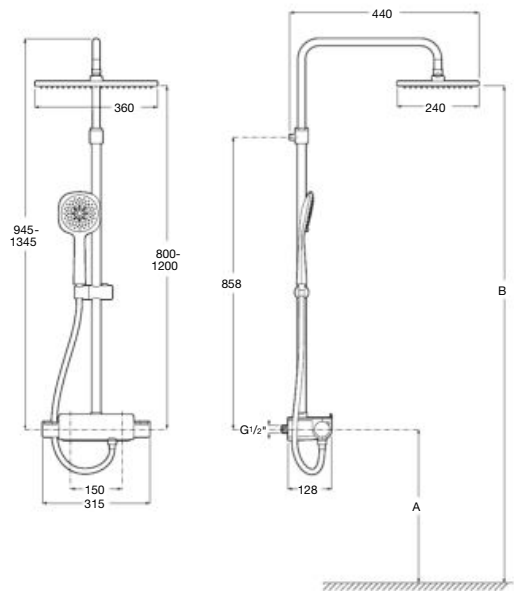

Deck-T Square thermostatic shower column with shelf

Thermostatic shower column with shelf with adjustable height from 800 to 1200 mm. The shower head can be swivelled, Sensum Square ø 130 mm hand shower with 4 functions, flexible hose 1,75m PVC satin and swivel bracket. Chrome.
Ref. A5A9C88C00

Finishes:
☐ C0

A	B	900	1000	1100	1200
900	1700-2100	0	1000	1100	1200
1000	1800-2200	0-210	1800-2200	1000-200	1900-300
1100	1900-2300				
1200	2000-2400