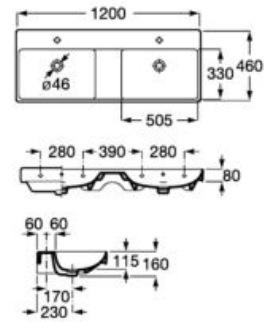

Double bowl wall-hung basin

(N)

FINE
CERAMIC

00 62 S0

1200 x 460 mm

Basin FINECERAMIC®
Ref. A32768B..0

Wall-hung basin

(N)

FINE
CERAMIC

00 62 S0

1000 x 460 mm

Basin FINECERAMIC®
Ref. A32768A..0

800 x 460 mm

Basin FINECERAMIC®
Ref. A32768H..0

Pedestal

(N)

FINE
CERAMIC

00 62

190 x 150 x 720 mm

Pedestal for washbasins 1000 and 800 mm with central bowl
Ref. A337470..0