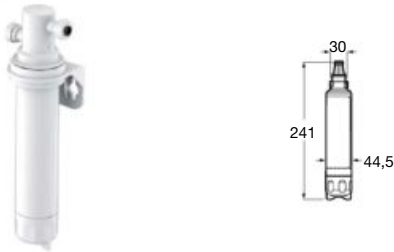

Syra-F filter cartridge

Filter cartridge for Syra-F (it is recommended to change it every 6 months, 4000 litres).

Ref. A525898107
167 RON