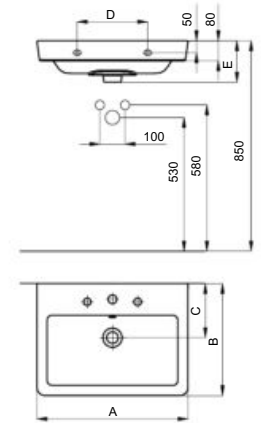

Semi pedestal with fixing kit
Ref. A3350J1000
White

Pedestal
Ref. A3350J0000
White

A	B	C	D	E
600	445	215	280	170
550	445	215	280	170
500	430	215	220	170