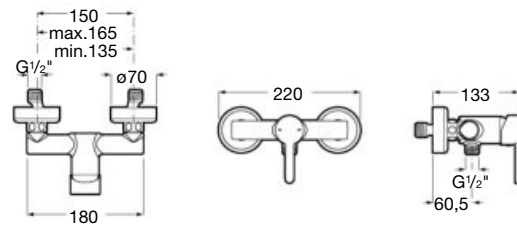

Wall-mounted shower mixer

Wall-mounted shower mixer
Chrome.
Ref. A5A2D8AC0K