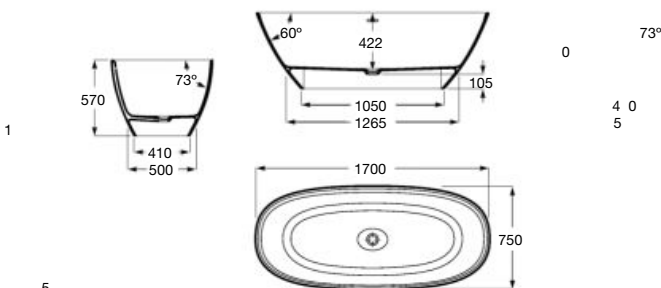

73°

0

4 0

5

1700 x 750

Stonex® bath. Includes waste drain (ø 52 mm) and integrated overflow

	Massage	Capacity	White	Colour
Ref. A248670..0	Without massage	260 L		

White
OO

White and Beige
OB

White and Coffee
OC

White and Pearl
OP

White and Onyx
OX

White and Black
OK

Option: Click-Clack waste in colour

Ref. A24L5810..*