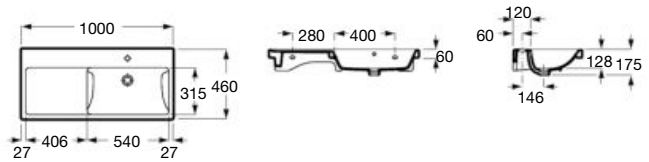

The Gap

1000 x 460 mm

Wall-hung or vanity basin with fixing kit
Ref. A3270ME..0
White