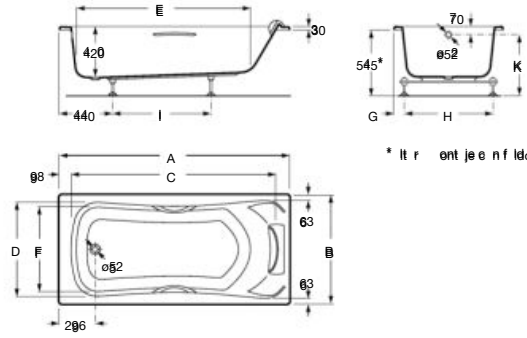

* It r ont je e n f ld on

A	B	C	D	E	F	G	H	I	Litr.¹
1900	900	1695	774	1435	695	85	730	810	300
1800	800	1595	674	1335	590	80	640	810	240
1700	800	1495	674	1235	590	80	640	700	225

R f.	A	B	C	E	F	I	K	litrs		
2 8 1 ..0	19 0	900	6 5	774	2 0	695	5 7 0	810	6 - 0	0
2 8 1 ..0	18 0	800	5 5	674	1 0	590	0 6 0	810	6 - 0	4
2 8 1 ..0	17 0	800	4 5	674	0 0	590	0 6 0	7 0	6 - 0	2

¹ Liters to the overflow

*Mounting height with panel

Acrylic bath

Dimensions	Ref.	Massage	Finishes	Capacity	White
1900 x 900	Ref. A248046001	Total	Chrome	300 L	PD
	Ref. A248014001	Without massage	Chrome	300 L	
1800 x 800	Ref. A248048001	Total	Chrome	240 L	PD
	Ref. A248015001	Without massage	Chrome	240 L	
1700 x 800	Ref. A248050001	Total	Chrome	225 L	PD
	Ref. A248016001	Without massage	Chrome	225 L	

Feet, headrest and handles as standard

For version without massage optional siphon ø52:

Chrome finish Ref. A506404600

Rest of finishes Ref. A5064046..*

Compatible panels on page 530