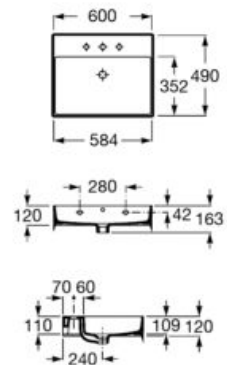

Dimensions
in mm.

*Product on request

Replace (..) in the product reference with the
code of the chosen finish.

(1) Colour Onyx 64 and
Coffee 66 on stock, rest of
colours on request.