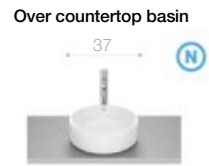

A | 60 | 55 | 50 | 45