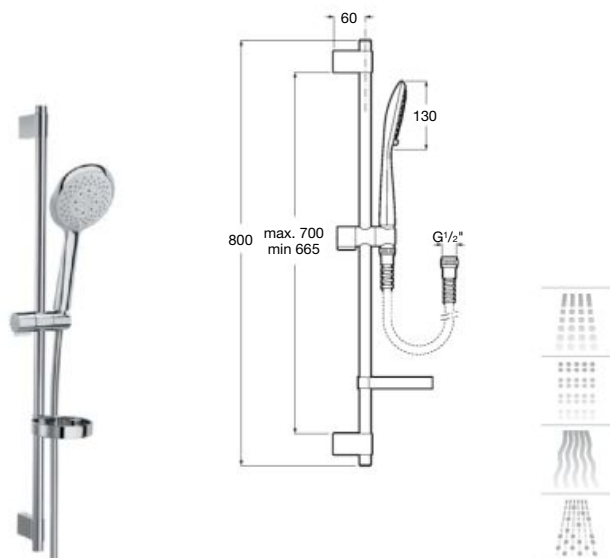

Shower kit **Sensus Round 130/4 and 130/2**

Shower kit Sensus Round 130/4, hand shower with 4 functions, slide bar 800 mm, soap dish and flexible hose satin 1,70 m. Chrome.

Ref. A5B1407C00

Shower kit Sensus Round 130/2, hand shower with 2 functions, slide bar 800 mm, soap dish and flexible hose satin 1,70 m. Chrome.

Ref. A5B9407C00