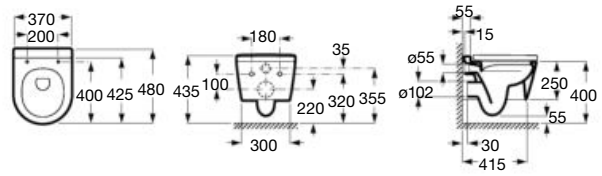

SUPRALIT® seat and cover with soft-closing system, metal hinges, Easy Remove
Ref. A80152C..B