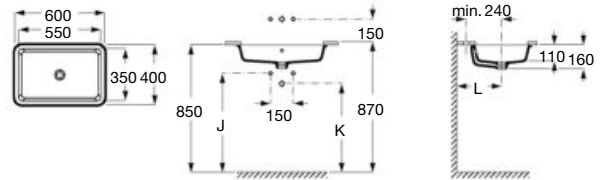

Dimensions
in mm.

Replace (..) in the product reference with the
code of the chosen finish.

The Gap

Built-in basin

600 x 400 mm

Built-in basin
Ref. A3270YF..0
White

Trap	K	Tra	J	J	L
Totem/Minimal	530	Mini	610	5	10
Bottle	570	B	640	5	40