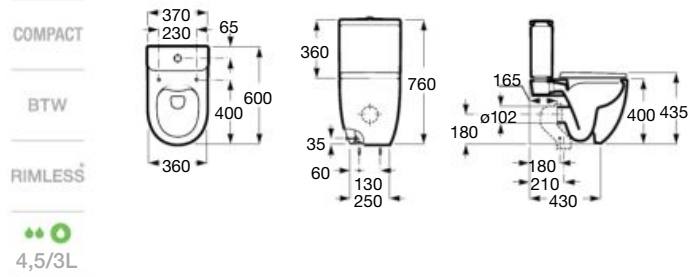

Dimensions
in mm.

*Product on request

Replace (..) in the product reference with the
code of the chosen finish.

Compact close-coupled WC, Rimless

600 mm length

Back to wall close-coupled WC Rimless with dual outlet with elbow, fixing kit
Ref. A34224L000
 White