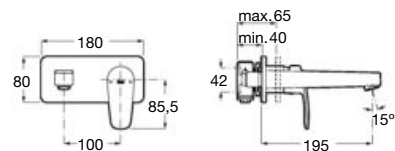

Monodin-N / Ceramic cartridge

Basin mixer

Single-lever basin mixer. With aerator, pop-up waste and flexible supply hoses.
Cold Start. Chrome.
Ref. A5A3098C00

Basin mixer

Single-lever basin mixer, smooth body, aerator and flexible supply hoses.
Cold start. Chrome.
Ref. A5A3298C00 ⁽¹⁾

Built-in basin mixer

Built-in single-lever basin mixer.
Chrome.
Ref. A5A3L98C00

To be completed with built-in universal body.
Ref. A525220603

Bidet mixer

Single-lever bidet mixer.
With aerator, pop-up waste and flexible supply hoses. Chrome.
Ref. A5A6098C00