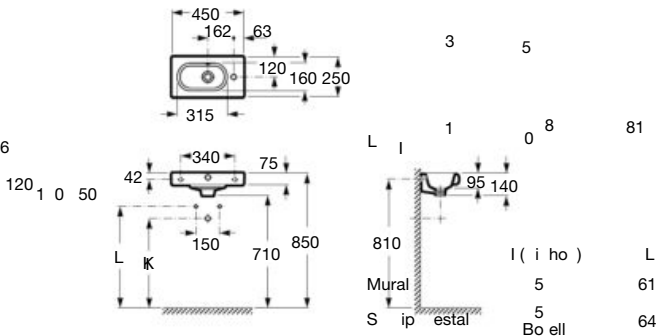

Meridian

450 x 250 mm
Wash-stand
with fixing kit
Ref. A327248..0
White

COMPACT

Application	K (siphon)	L
Wall-hung	530	610
Semipedestal	570 Bottle	640