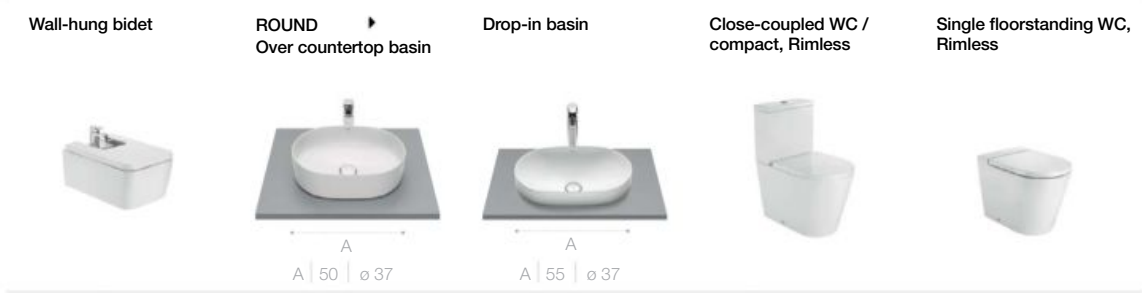

Products

Complete your bathroom

Colours | Vitreous china