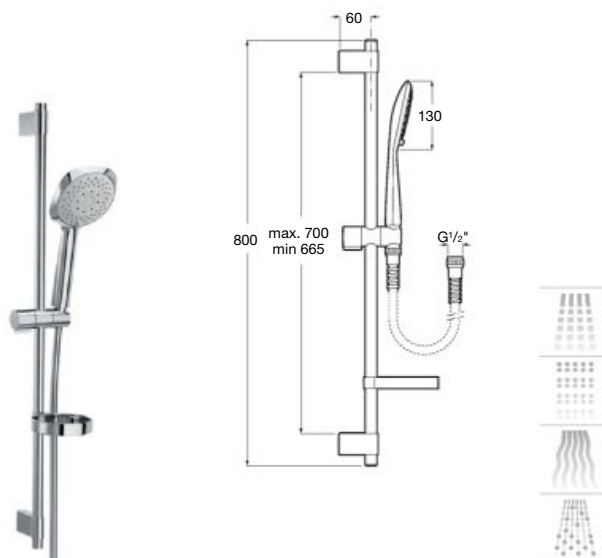

Ref. A5B9407C00

Shower kit **Sensus Square 130/4 and 130/2**

Shower kit Sensus Square 130/4, hand shower with 4 functions, slide bar 800 mm, soap dish and flexible hose satin 1,70 m. Chrome.

Ref. A5B1408C00