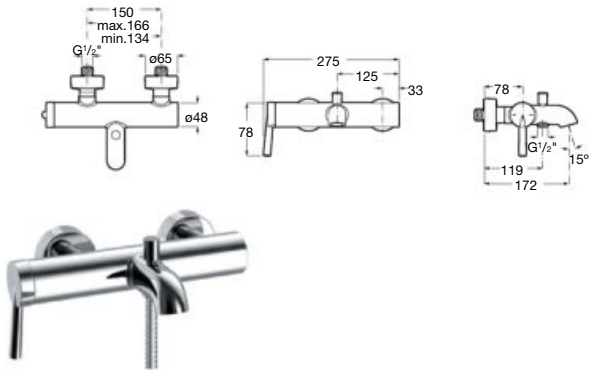

Wall-mounted bath-shower mixer*

Wall-mounted bath-shower mixer with automatic diverter.
Chrome.
Ref. A5A026DC00