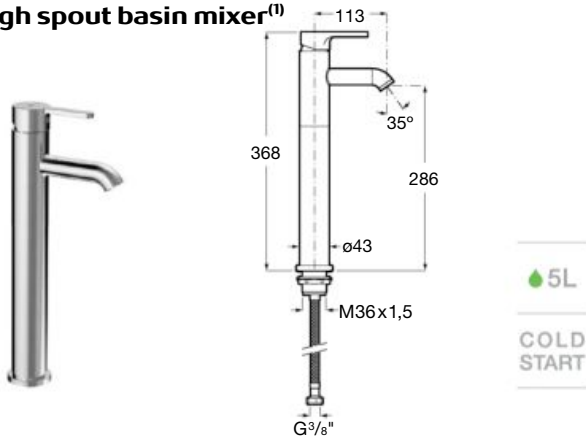

High spout basin mixer⁽¹⁾

Single-lever high spout basin mixer with aerator and flexible supply hoses. Cold start. Chrome. Ref. A5A348AC0K