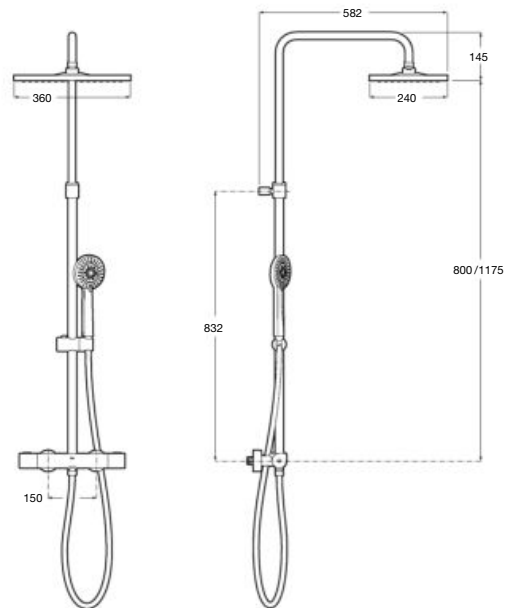

Even-T Square thermostatic shower column

Thermostatic shower column with adjustable height from 800 to 1175 mm. The shower head 360x240 mm, can be swivelled, flexible hose 1,75m PVC satin and swivel bracket. Hand shower $\varnothing$ 100 with 3 functions. Chrome.

Ref. A5A202EC00

Finishes:

C0