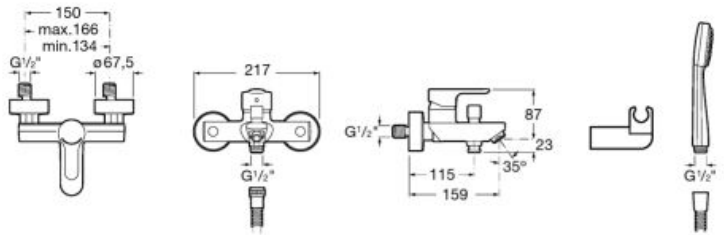

Bidet mixer

Single-lever bidet mixer with XL handle, swivel aerator, pop-up waste and flexible supply hoses.

Chrome.
Ref. A5A6A09C00

Single lever bidet mixer with XL handle, swivel aerator and flexible supply hoses.

Chrome.
Ref. A5A6B09C00

Wall-mounted bath-shower mixer

Single-lever bath-shower mixer with automatic diverter, hand shower Stella 80/1, flexible hose 1.70m and swivel shower bracket.

Ref. A5A0109C02