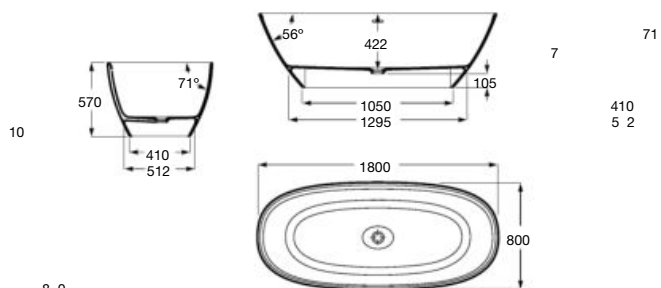

71

7

410

5 2

1800 x 800

Stonex® bath. Includes waste drain (ø 52 mm) and integrated overflow

	Massage	Capacity	White	Colour
Ref. A248669..0	Without massage	284 L		

White
OO

White and Beige
OB

White and Coffee
OC

White and Pearl
OP

White and Onyx
OX

White and Black
OK

Option: Click-Clack waste in colour

Ref. A24L5810..*