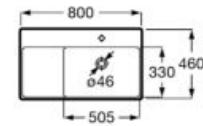

Semipedestal

FINE
CERAMIC

00 62

195 x 300 x 295 mm

Semipedestal for washbasins 1000 and 800 mm with central bowl
Ref. A337471..0

Wall-hung basin

FINE
CERAMIC

00 62 S0

800 x 460 mm

Basin FINECERAMIC®
Sink on right hand
Ref. A327688..0

Wall-hung basin

FINE
CERAMIC

00 62 S0

800 x 460 mm

Basin FINECERAMIC®
Sink on left hand
Ref. A327689..0