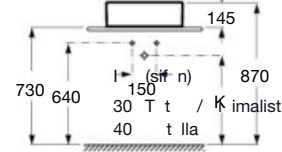

I (ri nja ur l

5 To em/Mini li ta
6 Bot ll

K	Trap
530	Totem / minimal
640	Bottle

Bol

60 min

ri eri epis

ø 420 mm

Over countertop basin