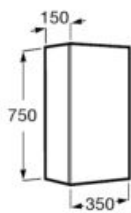

Delta top unit

1. 750 x 350 mm
   Ref. A857637509 (matt white)
   Ref. A857637510 (grey sand)
   Ref. A857637511 (dark elm)
   Ref. A857637512 (light oak)
   Ref. A857637513 (matt green)

1. 509 510 511 512 513

*Product on request

Dimensions in mm.

Replace **XXX** in the product reference with the code of the chosen finish.

509 Matt white
510 Grey Sand
511 Dark elm
512 Light oak
513 Matt green