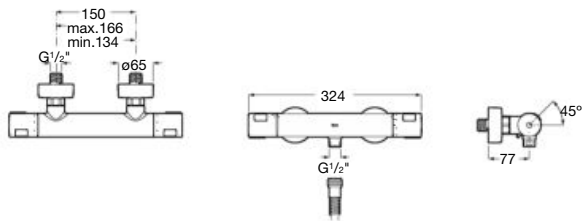

Wall-mounted thermostatic shower mixer

Wall-mounted thermostatic shower mixer
Chrome.
Ref. A5A2E18C00

Matt Black
Ref. A5A2E18NB0