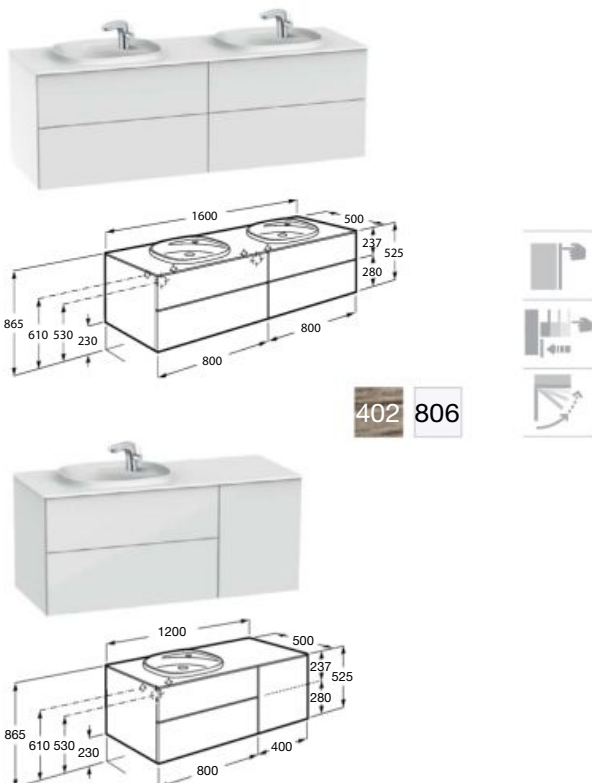

Unik Surfex®

Includes base unit and basin Surfex®. The basin is always supplied in white finish.

4 drawers and washbasin by Surfex®

1600 mm*

Ref. A851395806 (glossy white)
Ref. A851395402 (textured city oak)

Base Unit	Washbasin
A857145XXX A857145XXX	AW221648324B0000

2 drawers and washbasin by Surfex®

1200 mm*

Right

Ref. A851392806 (glossy white)
Ref. A851392402 (textured city oak)

Base Unit	Washbasin
A857145XXX A857147XXX	AW2114B8326B0000

1200 mm*

Left

Ref. A851391806 (glossy white)
Ref. A851391402 (textured city oak)

Base Unit	Washbasin
A857145XXX A857147XXX	AW2114B8192B0000