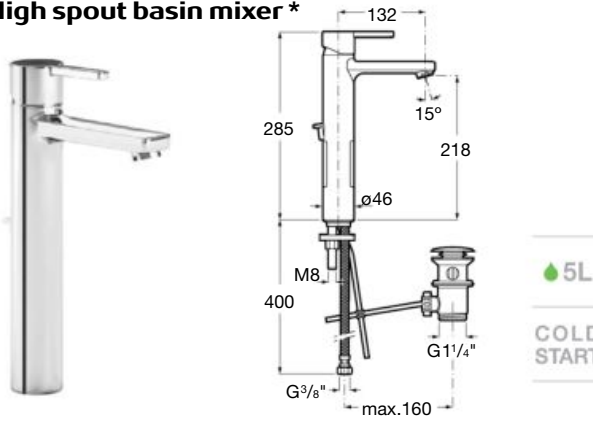

High spout basin mixer *

High spout single-lever basin mixer, with aerator, pop-up waste and flexible supply hoses.
Cold Start. Chrome.
Ref. A5A3496C00