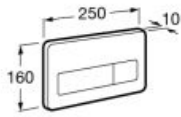

PL3.A Antivandal

Plate PL3.A Single
Stainless steel
operating plate
Ref. A890197104

Plate PL3.A Dual
Stainless steel
operating plate
Ref. A890197004