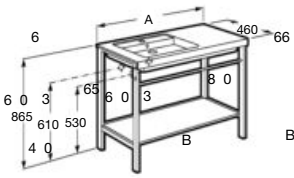

Structure*

Stainless steel structure with towel rail and shelf, without washbasin

1200 mm (2 bowls)
Ref. A856750001

800 mm
Ref. A856747001

1100 mm
Ref. A856749001

600 mm
Ref. A856746001

900 mm
Ref. A856748001

Column*

1200 mm
Ref. A856887806
(white glossy)

Ref. A856887322
(white/ash side panel)

322 806

Prisma Basic

LED mirror

1100 mm
Ref. A812261000

900 mm
Ref. A812259000

800 mm
Ref. A812258000

A 1100
900
800

Option: Demister foil
Ref. A812292000

Prisma Comfort

LED mirror with integrated LED light and demister foil

1300 mm
Ref. A812277000

1100 mm
Ref. A812267000

900 mm
Ref. A812265000

A 1300
1100
900

Basins

Double vanity or wallmounted basin with fixing set

1200 x 450 mm
Ref. A327540000

Asymmetric vanity or wallmounted basin with fixing set

1100 x 450 mm Right
Ref. A327541000

900 x 450 mm Right
Ref. A327543000*

Left
Ref. A327542000

Left
Ref. A327544000*

Wallhung or vanity basin with installation kit.

800 x 450 mm
Ref. A327545000*

600 x 450 mm
Ref. A327546000*