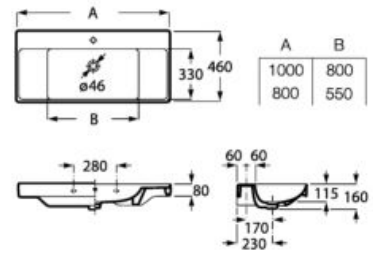

Diverta

470 x 440 x 135 mm
 Countertop or wall-hung basin
 with fixing kit
Ref. A3271110..0
 White

Ona

FINE CERAMIC

00 62 S0

1200 x 460 mm
 Double bowl wall-hung basin FINECERAMIC®
Ref. A32768B..0

Ona

FINE CERAMIC
00 62 S0