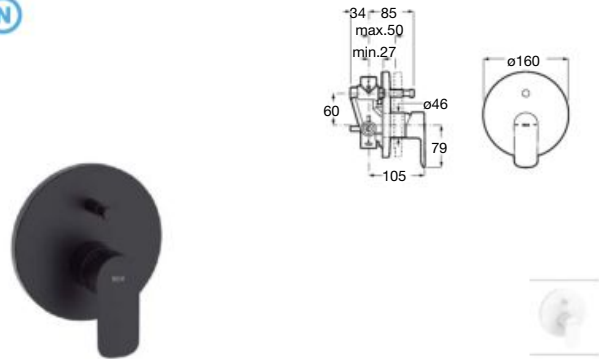

Built-in bath-shower mixer

Single-lever built-in bath-shower mixer with automatic diverter.
Ref. A5A066E..0