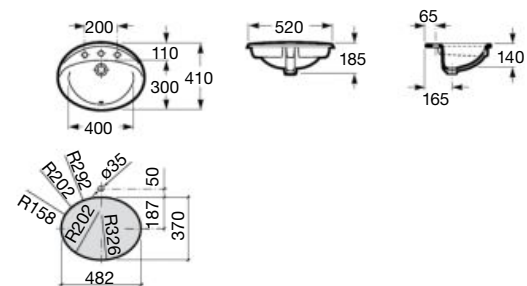

Foro

⁽¹⁾ Fitting hole 374 mm

Aloa

Rodeo

Debba

K (siphon)

530	Toten	Minimal
610	Bottle	em

Mini I 5 0
title 6 0