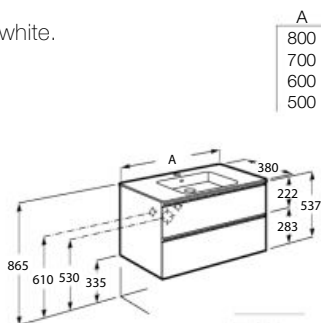

Unik Compact (2 drawers)

Includes base unit and basin.
The basin is always supplied in white.

A
800
700
600
500

Set of 2 legs 335 mm

Ref. A816826339
aluminum legs

Ref. A816826458*
nickel legs

600 mm*

- Ref. A851495806⁽¹⁾ (glossy white)
- Ref. A851495434 (nordic ash)
- Ref. A851495402 (city oak)
- Ref. A851495509 (matt white, black handle)
- Ref. A851495517 (walnut, black handle)
- Ref. A851495547 (matt grey, black handle)
- Ref. A851495548 (matt blue, black handle)

2 drawers

800 mm*

- Ref. A851497806⁽¹⁾ (glossy white)
- Ref. A851497434 (nordic ash)
- Ref. A851497402 (city oak)
- Ref. A851497509 (matt white, black handle)
- Ref. A851497517 (walnut, black handle)
- Ref. A851497547 (matt grey, black handle)
- Ref. A851497548 (matt blue, black handle)

700 mm*

- Ref. A851496806⁽¹⁾ (glossy white)
- Ref. A851496434 (nordic ash)
- Ref. A851496402 (city oak)
- Ref. A851496509 (matt white, black handle)
- Ref. A851496517 (walnut, black handle)
- Ref. A851496547 (matt grey, black handle)
- Ref. A851496548 (matt blue, black handle)

500 mm*

- Ref. A851494806 (glossy white)
- Ref. A851494434 (nordic ash)
- Ref. A851494402 (city oak)
- Ref. A851494509 (matt white, black handle)
- Ref. A851494517 (walnut, black handle)
- Ref. A851494547 (matt grey, black handle)
- Ref. A851494548 (matt blue, black handle)

Dimensions
in mm.

*Product on request
⁽¹⁾Product on stock

Replace XXX in the product reference
with the code of the chosen finish.