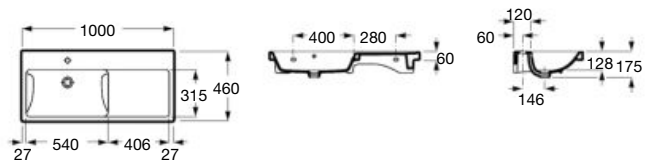

Wall-hung or vanity basin, asymmetric

1000 x 460 mm

Wall-hung or vanity basin with fixing kit

Ref. A3270MB..0

White