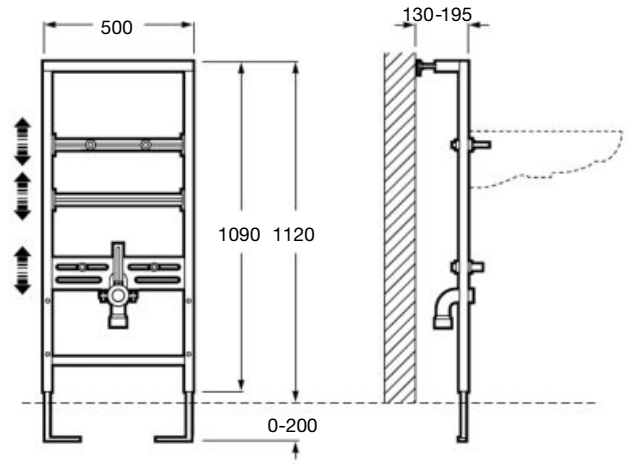

For basins

Duplo Basin

Installation system for wall-hung basins.
With installation accessories.
Minimum depth 140 mm
Ref. A890093000

For wall-hung bidet

Duplo Bidet

Installation system for wall-hung bidet.
With installation accessories.
Minimum depth 80 mm
Ref. A890091200

0 00

Supporting frame*

Concealed supporting
frame for toilet and bidet.
Ref. A822091001