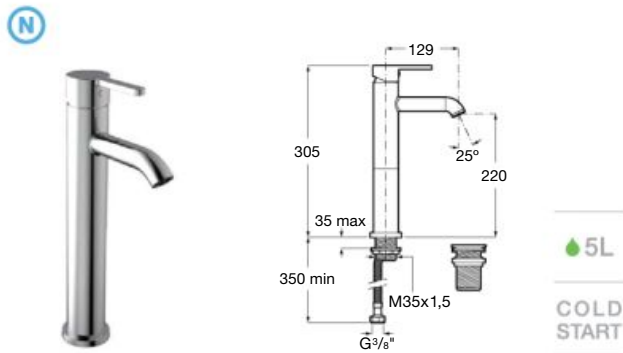

High spout basin mixer

Single-lever high spout basin mixer with smooth body, aerator and flexible supply hoses. Cold start. Chrome. Ref. A5A3A8AC0K

Bidet mixer