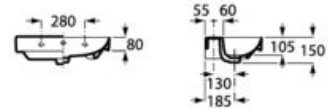

550 x 360 mm

Compact wall-hung basin FINECERAMIC®
Ref. A327683..0