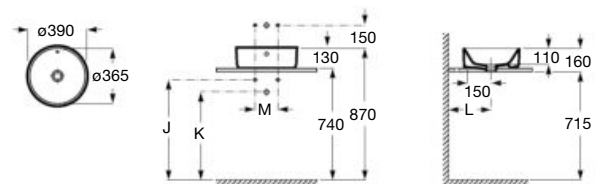

Over countertop basin

ø 390 mm
Over countertop basin
Ref. A3270MJ..0
White

Dimensions
in mm.

Replace (..) in the product reference with the
code of the chosen finish.