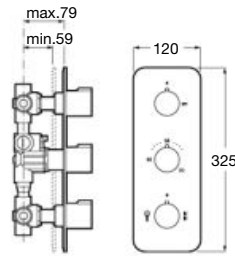

Built-in thermostatic mixer with 3-way diverter