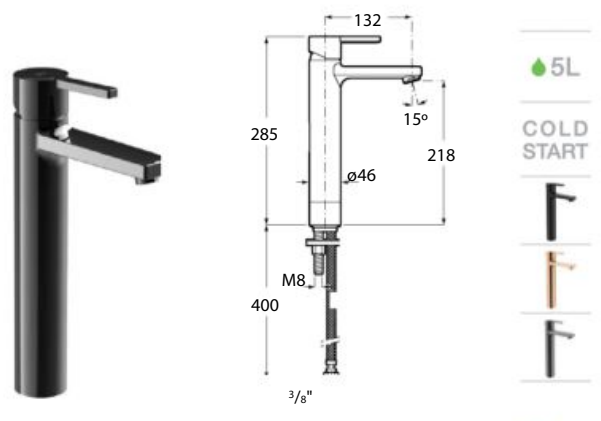

High spout single-lever basin mixer smooth body with aerator and flexible supply hoses
Cold start. Everlux.
Ref. A5A3B96..0