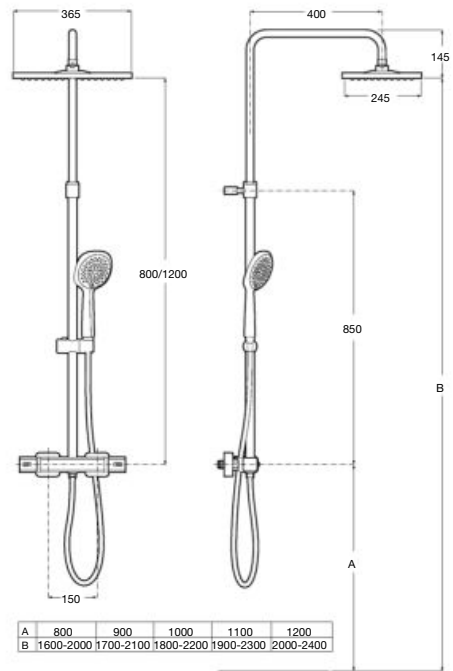

Level-T / Victoria-T Plus

Level-T telescopic thermostatic shower column* (1)

Telescopic thermostatic shower column with 365x245 mm shower-head, ø 130 mm hand-shower with 3 functions, 1.75 m satin PVC flexible hose and height adjustable support bracket.

Chrome.

Ref. A5A201AC00

Finishes:

CO

Victoria-T Plus thermostatic bath-shower column

Thermostatic bath-shower column with adjustable height. The shower head ø 245mm can be swivelled, flexible hose 1,70 m metal and swivel bracket.

Hand shower ø100 with 3 functions.

Chrome.

Ref. A5A2J18C00

Finishes:

CO

Dimensions in mm.

*Product on request

(1) Till end of stock