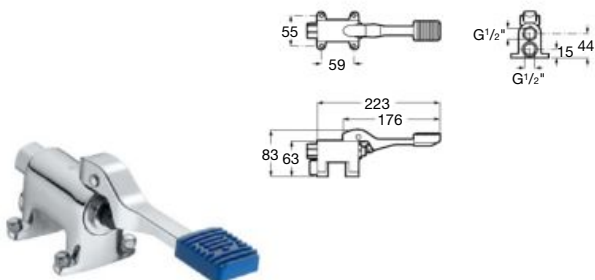

Foot controlling pedal, one water

Foot pedal, self-closing, one water. Floor-mounted.
Ref. A505127800