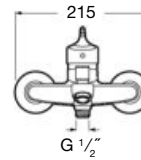

Wall-mounted bath-shower mixer

Wall-mounted bath-shower mixer with automatic diverter, handshower 1,70 m flexible hose and swivel wall bracket. Handle for people with reduced mobility. Chrome.

Ref. A5A0123C02