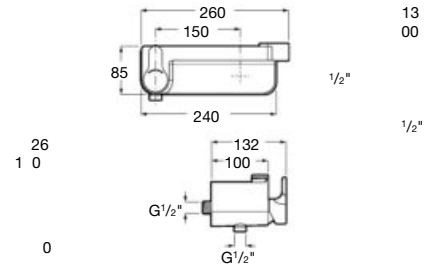

Deck-S*

Single-lever shower mixer with shelf