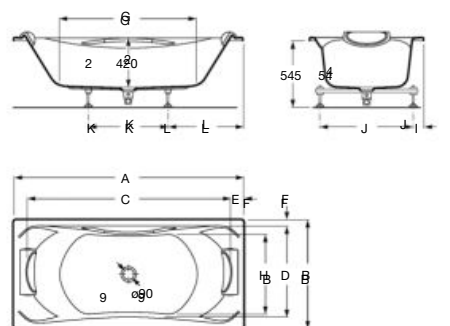

A	B	C	D	E	F	G	H	I	J	K	eL	eF	Litr.¹	C	Ø	B	E	Ø	H	I	K	Ø	Ø	Ø	Ø
1900	1100	1685	980	107,5	60	1230	830	85	930	700	499	934	285	1100	1100	1685	980	107,5	60	1230	830	85	930	700	285
1800	900	1585	800	107,5	50	1130	650	85	730	620	490	825	220	1000	900	1585	800	107,5	50	1130	650	85	730	620	220

¹ Liters to the overflow

*Mounting height with panel

Acrylic bath

Dimensions		Massage	Finishes	Capacity	White
1900 x 1100	Ref. A248052001	Total	Chrome	285 L	PD
	Ref. A247989001	Without massage	Chrome	285 L	
1800 x 900	Ref. A248054001	Total	Chrome	220 L	PD
	Ref. A248013001	Without massage	Chrome	220 L	

Feet, headrest, handle and drain with hidden overflow as standard

Compatible panels on page 530