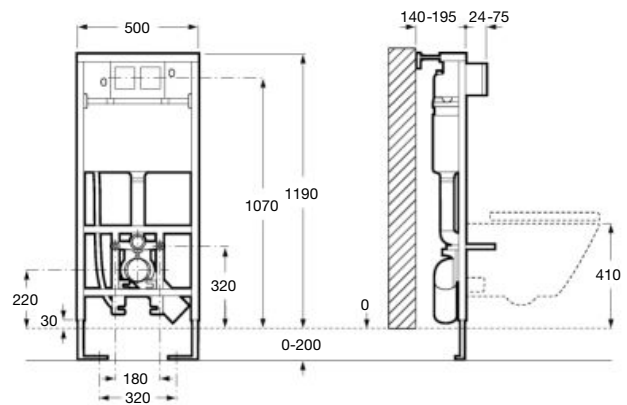

Installation system for wall-hung WC. With cistern, dual flush mechanism 6/3, 4,5/3 or 4/2 litres and installation accessories. Smart toilet connection and a corrugated pipe. Minimum depth 140mm, height 1190 and draining elbow $\varnothing 90/110$
Ref. A890090800