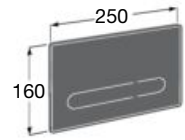

EP-1 Dual Electronic

Plate EP-1 Dual Electronic
Electronic glass finished operating plate with automatic or touchless dual flush and adjustable light in multiple colour choice
Black Glass
Ref. A890104008