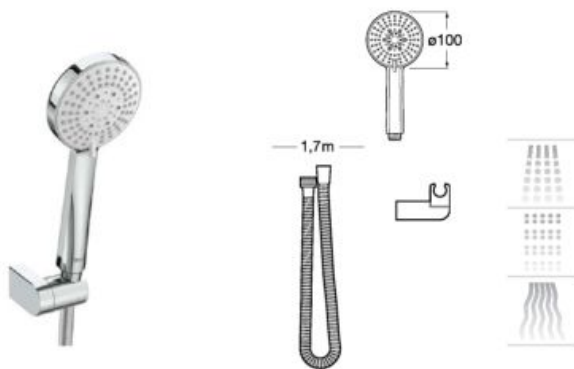

Ref. A5B1307C00

ø13

1

Shower set Sensum Square 130/4

Shower set Sensum Round 130/4 with 4-function hand shower, swivel bracket and flexible hose satin 1,70 m. Chrome.

Ref. A5B1308C00

Shower set Stella 100/3