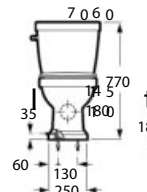

670 mm length

Close-coupled WC Rimless with dual outlet, with elbow and fixing kit
Ref. A3420A7000
White

Cistern with dual-flush mechanism 4,5/3 litres
Ref. A3410A1000
White

SUPRALIT® seat and cover with soft-closing system, metal hinges
Ref. A801B5200B
White

COMPATIBLE
2,5/4,5
4,5/3L