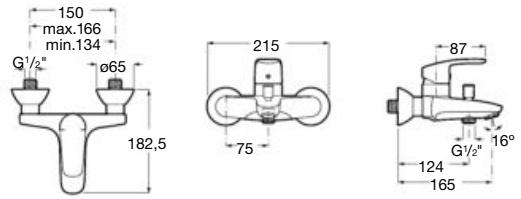

To be completed with built-in universal body.
Ref. A525220603

Bidet mixer

Single-lever bidet mixer.
With aerator, pop-up waste and flexible supply hoses. Chrome.
Ref. A5A6098C00

Wall-mounted bath-shower mixer