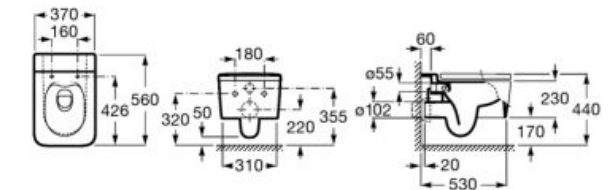

Wall-hung WC Square, Rimless

RIMLESS

00 62 63 64 65 66

560 mm length

Wall-hung WC
Rimless
Ref. A346537..0

SUPRALIT® seat and cover with soft-closing system, metal hinges, Easy Remove
Ref. A801532..B

Wall-hung WC Round, Rimless