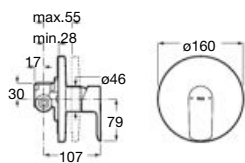

Built-in bath or shower mixer

Single-lever built-in bath or shower mixer
Chrome
Ref. A5A226EC00