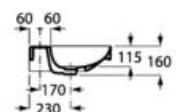

550 x 460 mm

Basin FINECERAMIC®

Ref. A327685..0