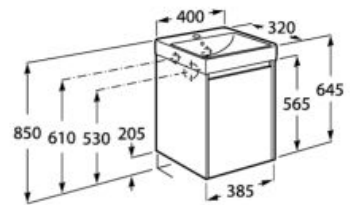

Unik Compact *

Includes base unit with 1 door and a basin Fineceramic®. The basin is always supplied in white finish.

1. 450 mm
   Ref. A851678509 (matt white)
   Ref. A851678510 (grey sand)
   Ref. A851678511 (dark elm)
   Ref. A851678512 (light oak)
   Ref. A851678513 (matt green)

Base Unit	Washbasin
A857595XXX	A327681004

1. 509 510 511 512 513

Unik Compact *

Includes base unit with 1 door and a basin Fineceramic®. The basin is always supplied in white finish.

1. 400 mm
   Ref. A851677509 (matt white)
   Ref. A851677510 (grey sand)
   Ref. A851677511 (dark elm)
   Ref. A851677512 (light oak)
   Ref. A851677513 (matt green)

Base Unit	Washbasin
A857594XXX	A32768D004

1. 509 510 511 512 513

Delta column *

1. 1750 x 400 mm
   Ref. A857635509 (matt white)
   Ref. A857635510 (grey sand)
   Ref. A857635511 (dark elm)
   Ref. A857635512 (light oak)
   Ref. A857635513 (matt green)

1. 509 510 511 512 513

Delta column with open shelf *

1. 1750 x 400 mm
   Ref. A857636509 (matt white)
   Ref. A857636510 (grey sand)
   Ref. A857636511 (dark elm)
   Ref. A857636512 (light oak)
   Ref. A857636513 (matt green)

1. 509 510 511 512 513

Delta top unit

1. 750 x 350 mm
   Ref. A857637509 (matt white)
   Ref. A857637510 (grey sand)
   Ref. A857637511 (dark elm)
   Ref. A857637512 (light oak)
   Ref. A857637513 (matt green)

1. 509 510 511 512 513

*Product on request

Dimensions in mm.

Replace **XXX** in the product reference with the code of the chosen finish.

509 Matt white
510 Grey Sand
511 Dark elm
512 Light oak
513 Matt green