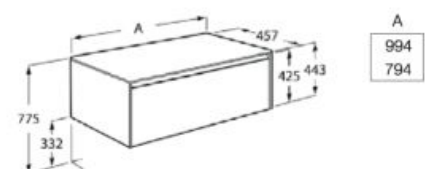

⁽²⁾ Washbasins are ordered separately

*Product on request

⁽¹⁾Base unit in colour Dark Elm (511) is combined with Countertop in colour Grey Sand (510)

⁽¹⁾Base unit in colour Light Green (512) is combined with Countertop in colour Pebble Grey (514)

Replace **XXX** in the product reference with the code of the chosen finish.

- 509 Matt White
- 510 Grey Sand
- 511 Dark Elm
- 512 Light Oak
- 513 Matt Green