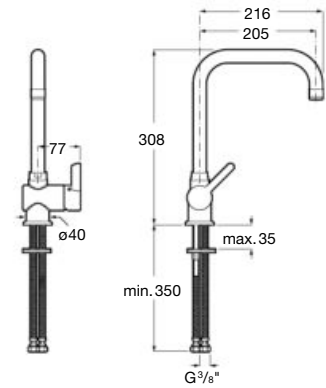

Saona / Carmen

Single-lever kitchen mixer

Single-lever kitchen sink mixer with high swivel spout, aerator and flexible supply hoses.

Chrome.

Ref. A5A847AC0K

289 RON