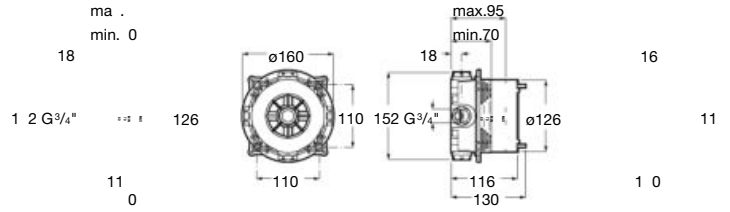

RocaBox

RocaBox

RocaBox Universal.
Ref. A525869403