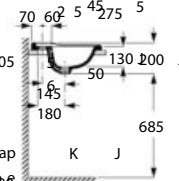

Carmen

wall-hung basin or for pedestal

800 x 500 mm

Basin with fixing kit
Ref. A3270A0000
White

650 x 480 mm

Basin with fixing kit
Ref. A3270A1000
White

Pedestal
Ref. A3370A0000
White

Drop-in basin

600 x 450 mm

Basin with fixing kit.
With taphole
Ref. A3270A5000
White

Close-coupled WC Rimless

670 mm length

Close-coupled WC Rimless with dual outlet, with elbow and fixing kit
Ref. A3420A7000
White

Cistern with dual-flush mechanism 4,5/3 litres
Ref. A3410A1000
White

SUPRALIT® seat and cover with soft-closing system, metal hinges
Ref. A801B5200B
White

COMPATIBLE
2,5/4,5
4,5/3L

Dimensions in mm.