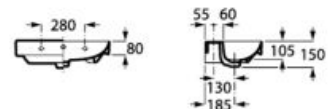

500 x 360 mm

Compact wall-hung basin FINECERAMIC®
Ref. A32768E..0