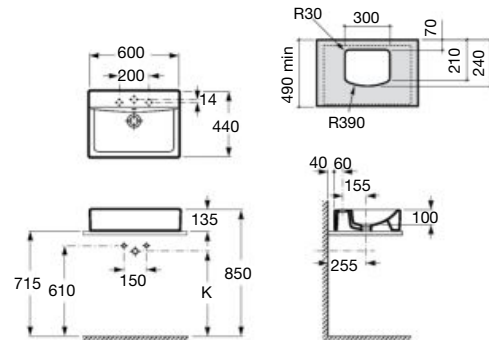

Diverta*

600 x 440 mm
Over countertop basin
Glazed on 4 sides
Ref. A32711G000
White

K	Trap
530	Totem / minimal
600	Bottle