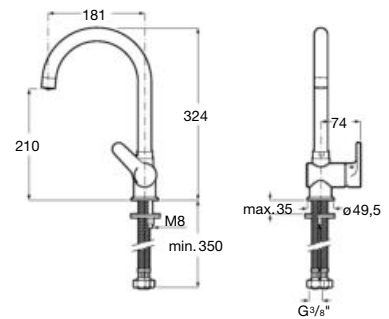

Kitchen sink mixer high spout ⁽¹⁾

Single-lever kitchen sink mixer with high swivel spout, aerator and flexible supply hoses.

Cold Start. Chrome.

Ref. A5A8B6AC0K

410 RON