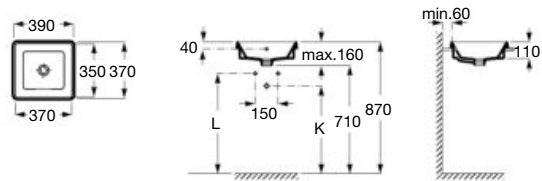

K (Trap)	L
Totem/Minimal	530	610
Bottle	610	640