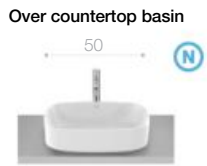

A | 60 | 55 | 50 | 45