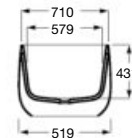

Baths / Surfex®

Beyond*

1 00

05

1600 x 750

Oval free-standing SURFEX® bath. Includes click-clack waste and siphon.

	Capacity	White
Ref. A248465000	217 L	

Beyond*

1 00

05

1600 x 750

Oval free-standing SURFEX® bath. Includes click-clack waste and siphon.

	Capacity	Colour
Ref. A248465..0	217 L	

Dimensions in mm.

*Product on request

Replace (..) in the product reference with the code of the chosen finish.