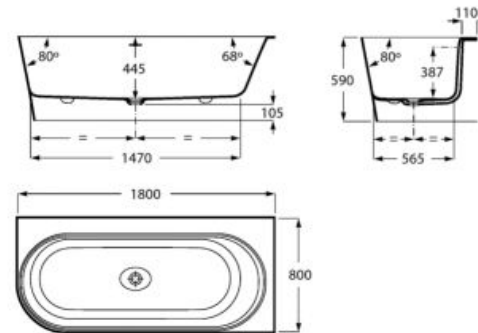

Option: Click-Clack waste in colour 

Ref. A24L5810.. *

-  OR
-  CN
-  RG
-  NB

Raina* 

STONEX®

1800 x 800

Stonex® corner bath, right. Includes waste drain (ø 52 mm) and integrated overflow

	Massage	Capacity	White	Colour
Ref. A248664..0	Without massage	320 L		