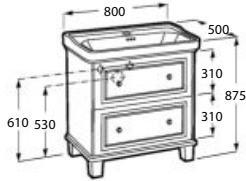

417 415

2 drawers and porcelain washbasin

800 mm*

Ref. A851369415 (satin white)

Ref. A851369417 (satin dark grey)