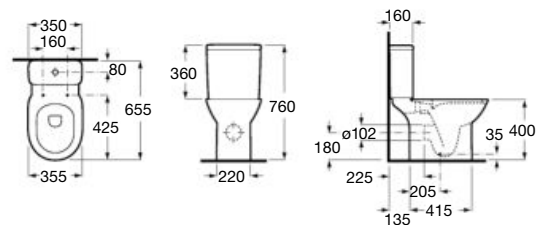

Close-coupled WC, Round, Rimless

655 mm length

Close-coupled WC
Rimless, dual outlet
Ref. A34299P..0
White

Dual flush 4,5/3L WC
cistern with side inlet
Ref. A341990..0
White

Dual flush 4,5/3L WC
cistern with bottom inlet
Ref. A341991..0
White

SUPRALIT® seat and cover with
soft-closing system, metal hinges
Easy Remove
Ref. A801B22..B
White

SLIM seat and cover with
soft-closing system
Ref. A801B22..3
White

SUPRALIT® seat and
cover with metal hinges
Ref. A801B20..B
White