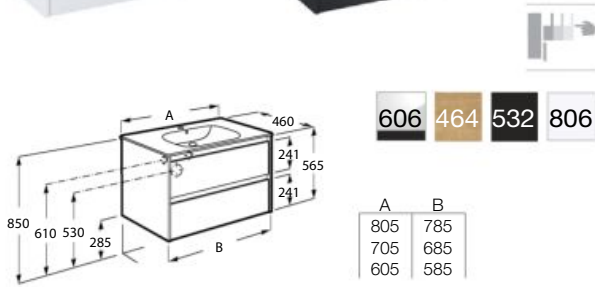

Glossy white
+ black
606

Light oak
464

Matt black
532

Unik

Includes base unit with 2 drawers and a basin.
The basin is always supplied in white finish.

2 drawers

- 800 mm**
 Ref. A852014806 (glossy white)
 Ref. A852014606 (glossy white + black)
 Ref. A852014464 (light oak)
 Ref. A852014532 (matt black)