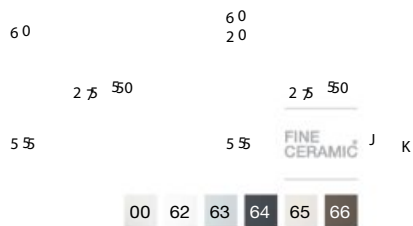

600 x 490 mm
Basin FINECERAMIC®
with fixing kit
Ref. A32752C..0

rap K J
o em 530 80
Minimal
Bottle