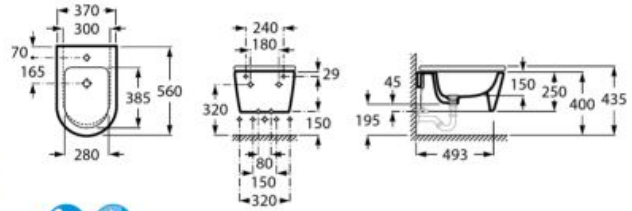

Wall-hung Bidet Round

00 62 63 64 65 66

560 mm length

Bidet
with fixing kit
Ref. A357525..0

SUPRALIT® cover with soft-closing system, metal hinges, Easy Remove
Ref. A806522..B

Furniture collection Inspira

see p. 174

Complete your bathroom with the furniture of the **Inspira** collection, which has **Unik solutions**, furniture for basins and a column module for extra storage.