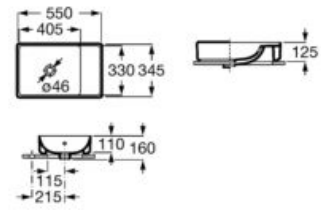

550 x 345 mm

Over countertop basin FINECERAMIC®
Ref. A32768C..0