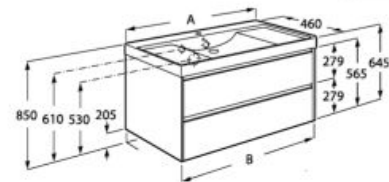

1000 mm
Ref. A851693509 (matt white)
Ref. A851693510 (grey sand)
Ref. A851693511 (dark elm)
Ref. A851693512 (light oak)
Ref. A851693513 (matt green)

Base Unit	Washbasin
A857616XXX	A32768A004

600 mm
Ref. A851688509 (matt white)
Ref. A851688510 (grey sand)
Ref. A851688511 (dark elm)
Ref. A851688512 (light oak)
Ref. A851688513 (matt green)

Base Unit	Washbasin
A857613XXX	A327686004

800 mm
Ref. A851691509 (matt white)
Ref. A851691510 (grey sand)
Ref. A851691511 (dark elm)
Ref. A851691512 (light oak)
Ref. A851691513 (matt green)

Base Unit	Washbasin
A857630XXX	A32768H004

550 mm
Ref. A851687509 (matt white)
Ref. A851687510 (grey sand)
Ref. A851687511 (dark elm)
Ref. A851687512 (light oak)
Ref. A851687513 (matt green)

Base Unit	Washbasin
A857612XXX	A327685004

A	B
1000	985
800	785
650	635
600	585
550	435

650 mm
Ref. A851689509 (matt white)
Ref. A851689510 (grey sand)
Ref. A851689511 (dark elm)
Ref. A851689512 (light oak)
Ref. A851689513 (matt green)

Base Unit	Washbasin
A857614XXX	A327687004