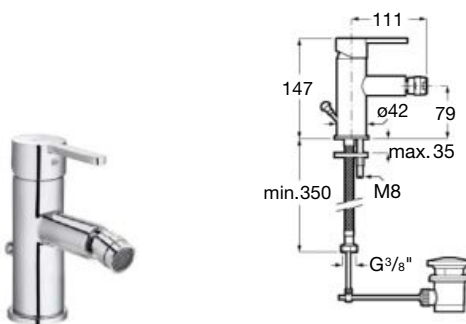

Single-lever bidet mixer with aerator, pop-up waste and flexible supply hoses. Chrome. Ref. A5A608AC0K

Dimensions in mm.

⁽¹⁾ Till end of stock