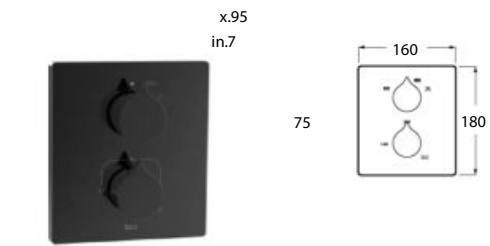

Built-in thermostatic bath-shower mixer.
Everlux.
To be completed with RocaBox ref. A525869403
Ref. A5A0C3A..0 ⁽¹⁾

CN RG NM