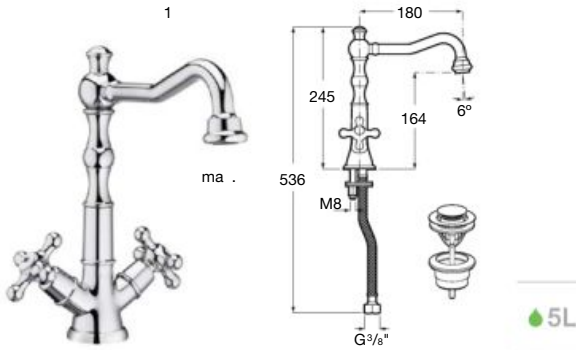

High spout basin mixer

Twin-lever high spout basin mixer with areator and flexible supply hoses. Includes click-clack waste. Chromed.
Ref. A5A384BC00