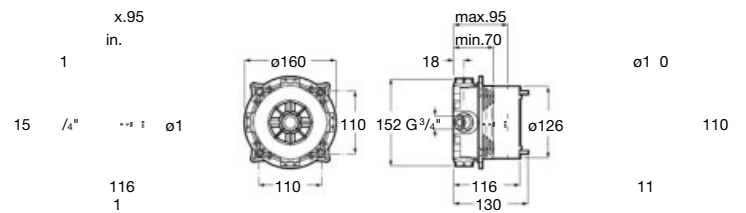

RocaBox

RocaBox Universal.
Ref. A525869403

T-1000 Round built-in thermostatic bath-shower mixer

Dimensions
in mm.

*Product on request