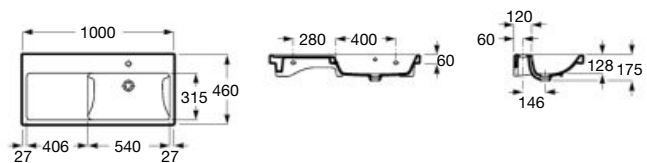

Ref. A3270MV.0

White

Wall-hung or vanity basin, asymmetric

1000 x 460 mm

Wall-hung or vanity basin with fixing kit

Ref. A3270MB..0

White

Wall-hung or vanity basin, asymmetric