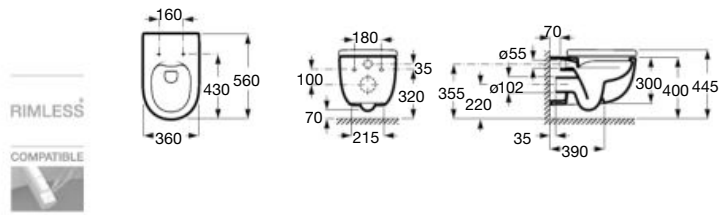

Dimensions in mm.

*Product on request

Replace (..) in the product reference with the code of the chosen finish.

Wall-hung WC, Rimless

560 mm length

Wall-hung WC Rimless
Ref. A34624L..0
 White

SUPRALIT® seat and cover with soft-closing system, metal hinges, Easy Remove
Ref. A8012A2..B
 White