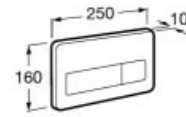

Plate PL3.A Dual Electronic
Electronic stainless steel operating plate for concealed cistern with automatic or manual dual flush
Ref. A890097500