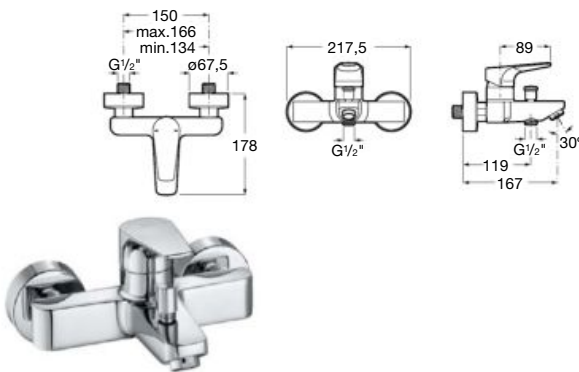

Wall-mounted bath-shower mixer

Single-lever bath-shower mixer with automatic diverter.
Chrome.
Ref. A5A0290C00