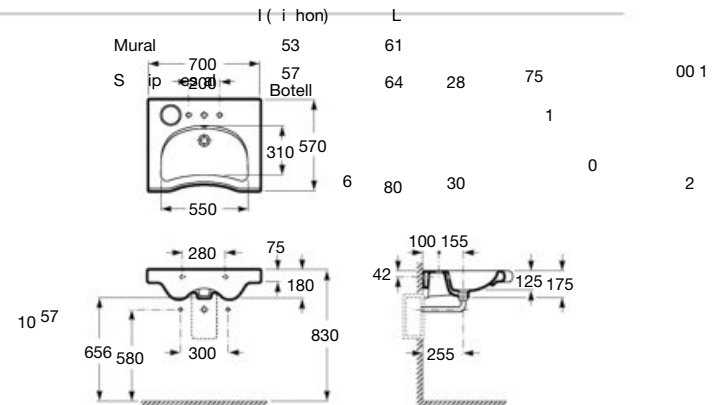

COMPACT

Application	K (siphon)	L
Wall-hung	530	610
Semipedestal	570 Bottle	640

Meridian

700 x 570 mm *
Basin
with fixing kit
Ref. A32724H..0
White

Dimensions in mm.

*Product on request

Replace (..) in the product reference with the code of the chosen finish.