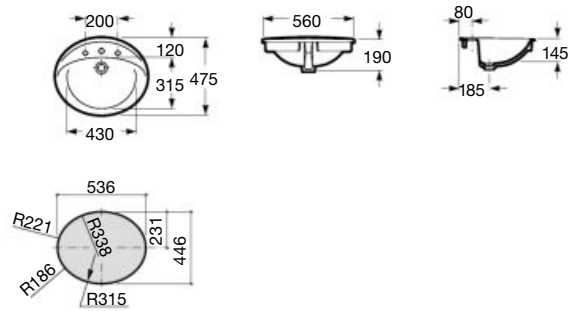

Foro

⁽¹⁾ Fitting hole 374 mm

Aloa

Rodeo

Debba

K (siphon)

530	Toten	Minimal
610	Bottle	em

Mini I 5 0
title 6 0