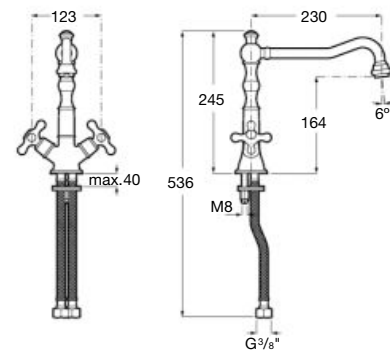

Twin-lever kitchen sink mixer

Twin-lever kitchen sink mixer, swivel spout, aerator and flexible supply hoses.

Chromed.

Ref. A5A844BC00

816 RON