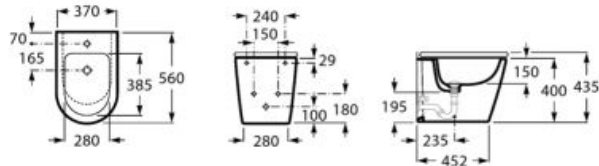

560 mm length
Back to wall bidet with fixing kit
Ref. A357537..0

SUPRALIT® cover with soft-closing system, metal hinges, Easy Remove
Ref. A806532..B

Bidet Round

BTW

00 62 63 64 65 66

560 mm length
Back to wall bidet with fixing kit
Ref. A357527..0