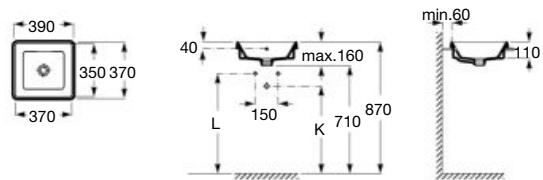

K (Trap)	L
Totem/Minimal	530	610
Bottle	610	640