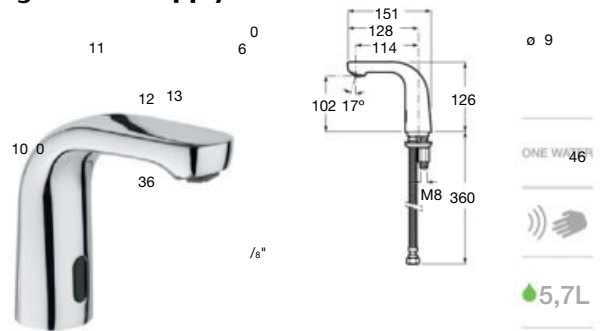

Electronic basin faucet L20-E. Single water supply

Electronic basin faucet with flexible supply hoses. Chromed.

Powered by 4 AA alkaline batteries (1.5V LRG(AA)).
Ref. A5A5609C00

Powered by mains connection (230)⁽¹⁾.
Ref. A5A5709C00