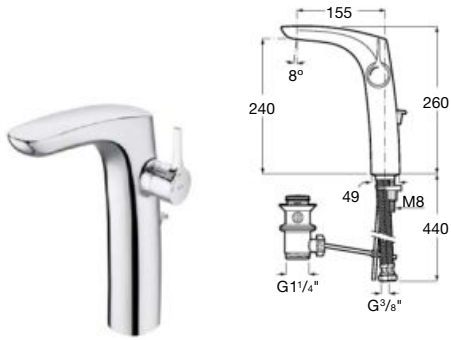

High spout basin mixer

High spout basin mixer with pop-up waste and flexible supply hoses. Cold start. Chrome. Ref. A5A343AC00