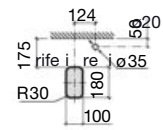

I (ri nja ur l

5 To em/Mini li ta
6 Bot ll

K	Trap
530	Totem / minimal
640	Bottle

Bol

60 min

ri eri epis

ø 420 mm

Over countertop basin