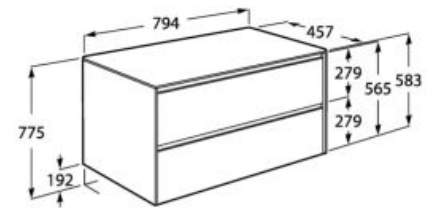

800 mm (Left)
Ref. A851729509 (matt white)
Ref. A851729510 (grey sand)
Ref. A851729511 (dark elm)
Ref. A851729512 (light oak)
Ref. A851729513 (matt green)

Base Unit	Countertop
A857631XXX⁽¹⁾	A857618XXX

800 mm (Right)
Ref. A851727509 (matt white)
Ref. A851727510 (grey sand)
Ref. A851727511 (dark elm)
Ref. A851727512 (light oak)
Ref. A851727513 (matt green)

Base Unit	Countertop
A857629XXX⁽¹⁾	A857618XXX

⁽²⁾Washbasins are ordered separately