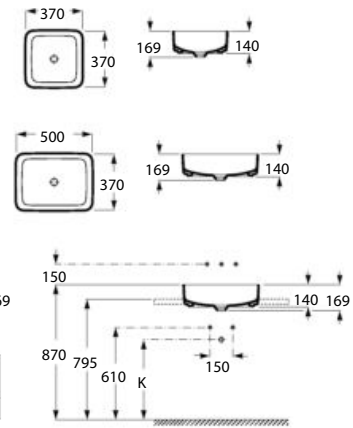

Trap	K
Totem	530
Minimal	
Bottle	570

Tr	K	ø10
Tot	53	230 min
Mini al		
B ttle	57