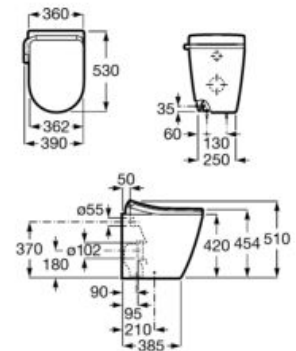

(N)

BTW

RIMLESS®

530 mm length

Back to wall single floorstanding smart toilet with dual outlet. Roca Rimless®, seat and cover with washing and drying function included. Supraglaze® coating. Needs power supply.