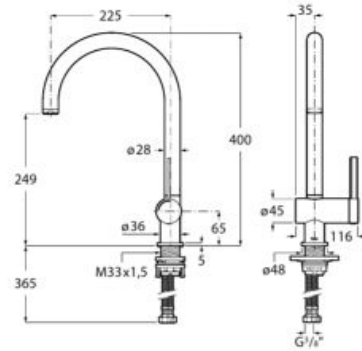

Ona*

Single-lever kitchen sink mixer

Single-lever kitchen sink mixer with retractable swivel spout "U", with aerator and flexible supply hoses. With 2 functions.

Chrome
Ref. A5A811FC00 934 RON

Matt black
Ref. A5A811FNB0 1 307 RON

Single-lever kitchen sink mixer

Single-lever kitchen sink mixer with swivel spout "U", with aerator and flexible supply hoses.

Chrome
Ref. A5A841FC00 779 RON

Matt black
Ref. A5A841FNB0 1 090 RON

Single-lever kitchen sink mixer

Single-lever kitchen sink mixer with retractable swivel spout "L", with aerator and flexible supply hoses. With 2 functions.

Chrome
Ref. A5A851FC00 832 RON

Matt black
Ref. A5A851FNB0 1 127 RON

Single-lever kitchen sink mixer

Single-lever kitchen sink mixer with swivel spout "L", with aerator and flexible supply hoses.

Chrome
Ref. A5A831FC00 727 RON

Matt black
Ref. A5A831FNB0 1 017 RON