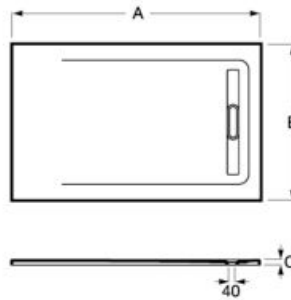

A	B	C
2000	1000	35
2000	800	35
1600	1000	33
1600	800	31
1200	1000	31
1200	800	28
1000	800	28

- 10
- 20
- 40
- 63
- 64
- 65
- 66

Dimensions	
2000 x 1000 x 35	Ref. AP6017D03E801..0
2000 x 800 x 35	Ref. AP6017D032001..0
1600 x 1000 x 33	Ref. AP6016403E801..0
1600 x 800 x 31	Ref. AP60164032001..0
1200 x 1000 x 31	Ref. AP6014B03E801..0
1200 x 800 x 28	Ref. AP6014B032001..0
1000 x 800 x 28	Ref. AP6013E832001..0

Essential

Order, together with the Aquos shower tray, the Stonex® lid or the metal grid.

Aquos grid

Dimensions	
1000	Ref. A276362000
800	Ref. A276360000

Cover Stonex®

Dimensions	
1000	Ref. A276358..0
800	Ref. A276356..0