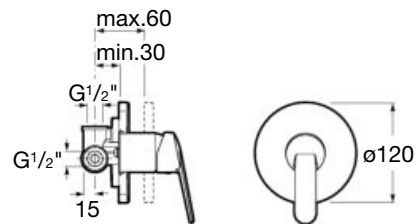

Built-in bath or shower mixer

Single-lever bath or shower mixer.
Chrome.

Ref. A5A2225C00