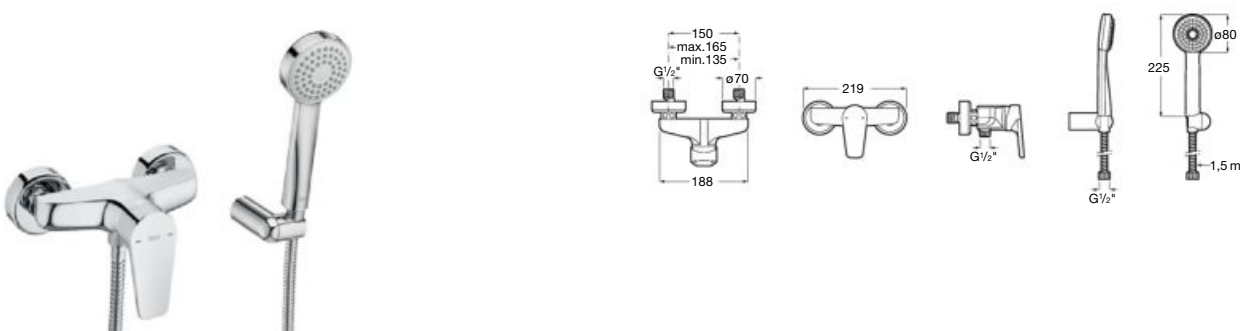

Wall-mounted shower mixer

Single-lever shower mixer with hand shower, flexible hose and swivel shower bracket.
Chrome.

Ref. A5A2A1BC0K