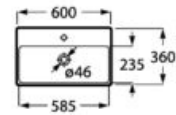

600 x 360 mm
Basin FINECERAMIC®
Ref. A327684..0