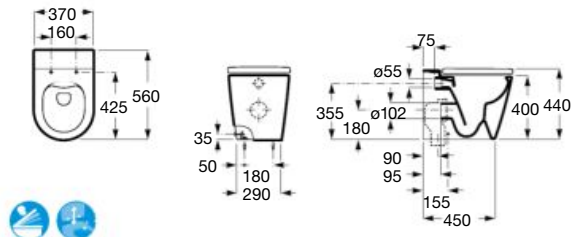

SUPRALIT® seat and cover with soft-closing system, metal hinges, Easy Remove
Ref. A801522..B

Wall-hung WC Square, Rimless

RIMLESS

00 62 63 64 65 66