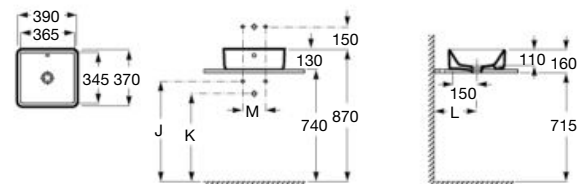

The Gap

390 x 370 mm
Over countertop basin
Ref. A3270ML..0
White