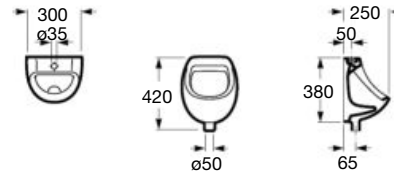

Urinals

Mini

Merino-N⁽¹⁾

Back inlet urinal
White
Ref. A3590JM000

Top inlet urinal
White
Ref. A3590JL000

Dividers

Wing*