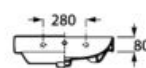

550 x 460 mm

Wall-hung basin FINECERAMIC®
Ref. A327685..0