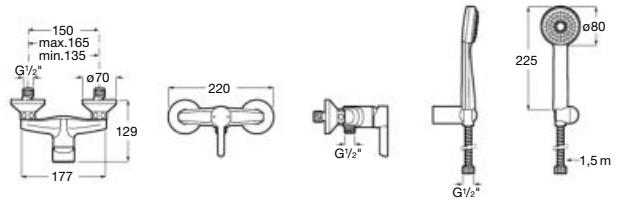

Wall-mounted shower mixer

Single-lever shower mixer with hand shower, flexible hose and shower bracket.
Chrome.
Ref. A5A2A7AC0K