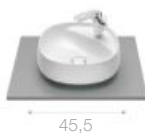

Single floorstanding WC

Over countertop basin