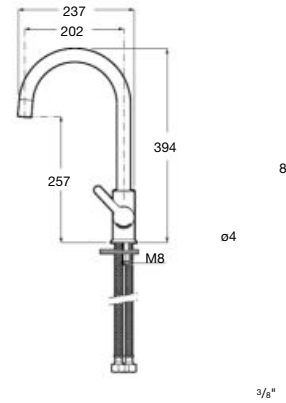

Single-lever kitchen sink mixer

Single-lever kitchen sink mixer with swivel spout, aerator and flexible supply hoses. Cold start. White.

Ref. A5A7409B00
554 RON