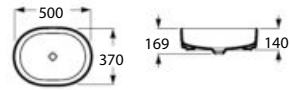

Inspira Round

00 62 63 64 65 66

500 x 370 mm
Basin FINECERAMIC®
Including universal waste with ceramic plug ø 72 mm.
Ref. A327520..0

ø 370 mm
Basin FINECERAMIC®
Including universal waste with ceramic plug ø 72 mm.
Ref. A327523..0

FINE CERAMIC

15 in 12

Tr p K
To em 5
inimal
otte 57

30 in

Horizon View

FINE CERAMIC

00 62 08

Over countertop basin with 1 taphole FINECERAMIC®
Ref. A327274..B

Horizon Geometric

FINE CERAMIC

00 62 08

600 x 420 mm
Over countertop basin with 1 taphole FINECERAMIC®
Ref. A327276..B