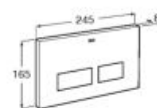

Operating plates for **Active One** installation systems

AC2 Dual

AC3 Dual

AC4 Dual

EA1 Dual*