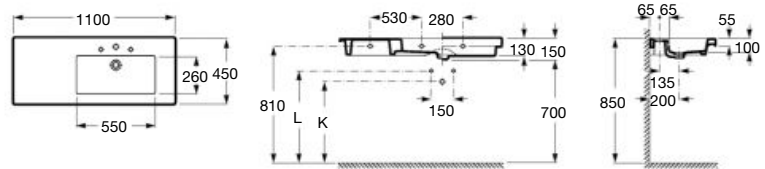

Prisma

1100 x 450 mm

Basin
with fixing kit
Ref. A327541000
White