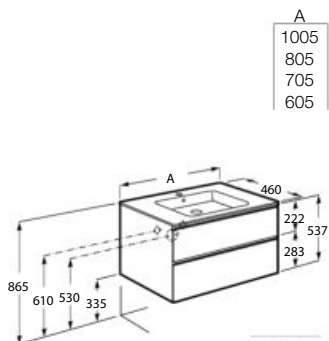

Unik (2 drawers)

Includes base unit and basin.
The basin is always supplied in white.

A
1005
805
705
605

Set of 2 legs 335 mm

Ref. A816826339
aluminum legs

Ref. A816826458*
nickel legs

700 mm*

- Ref. A851477806 (glossy white)
- Ref. A851477434 (nordic ash)
- Ref. A851477402 (city oak)
- Ref. A851477509 (matt white, black handle)
- Ref. A851477517 (walnut, black handle)
- Ref. A851477547 (matt grey, black handle)
- Ref. A851477548 (matt blue, black handle)

Base Unit	Washbasin
A857398XXX	A3279A7000

2 drawers

1000 mm*

- Ref. A851852806 (glossy white)
- Ref. A851852434 (nordic ash)
- Ref. A851852402 (city oak)
- Ref. A851852509 (matt white, black handle)
- Ref. A851852517 (walnut, black handle)
- Ref. A851852547 (matt grey, black handle)
- Ref. A851852548 (matt blue, black handle)

Base Unit	Washbasin
A857724XXX	A3279A4000

800 mm*

- Ref. A851478806⁽¹⁾ (glossy white)
- Ref. A851478434 (nordic ash)
- Ref. A851478402 (city oak)
- Ref. A851478509 (matt white, black handle)
- Ref. A851478517 (walnut, black handle)
- Ref. A851478547 (matt grey, black handle)
- Ref. A851478548 (matt blue, black handle)

Base Unit	Washbasin
A857399XXX	A3279A4000

600 mm*

- Ref. A851476806⁽¹⁾ (glossy white)
- Ref. A851476434 (nordic ash)
- Ref. A851476402 (city oak)
- Ref. A851476509 (matt white, black handle)
- Ref. A851476517 (walnut, black handle)
- Ref. A851476547 (matt grey, black handle)
- Ref. A851476548 (matt blue, black handle)

Base Unit	Washbasin
A857397XXX	A3279A8000

⁽¹⁾Product on stock