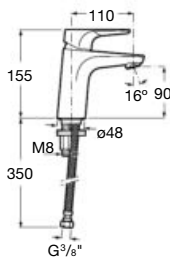

Basin mixer

5L

COLD
START

Single-lever basin mixer with aerator, smooth body and flexible supply hoses. Cold Start. Chrome.
Ref. A5A3290C00