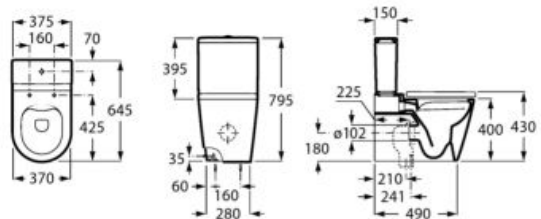

SUPRALIT® seat and cover with soft-closing system, metal hinges, Easy Remove
Ref. A801522..B