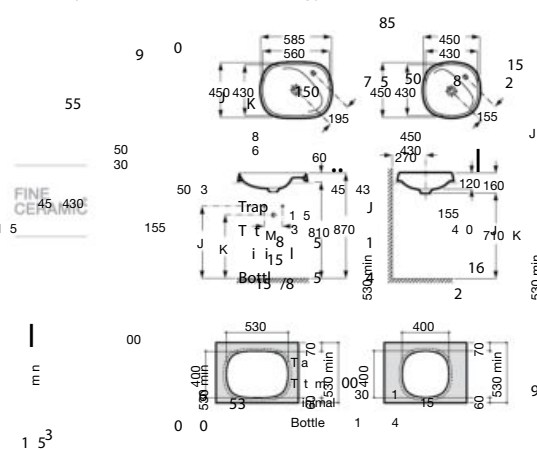

585 x 450 mm
Basin FINECERAMIC®
Includes universal waste with ceramic plug ø72 mm.
Ref. A3270B6..0

450 x 450 mm
Basin FINECERAMIC®
Includes universal waste with ceramic plug ø72 mm.
Ref. A3270B7..0

- 00
- 62
- 63
- 64
- 65
- 66