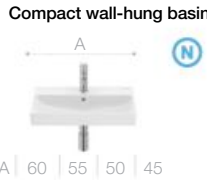

Products

A | 60 | 55 | 50 | 45

Complete your bathroom

Complete your bathroom

Colours | Vitreous china

White 00

Matt white 62

Supraglaze® S0

Finishes | Faucets

Chrome C0

Matt black NB

Everlux finishes:

Titanium black CN

Rose Gold RG