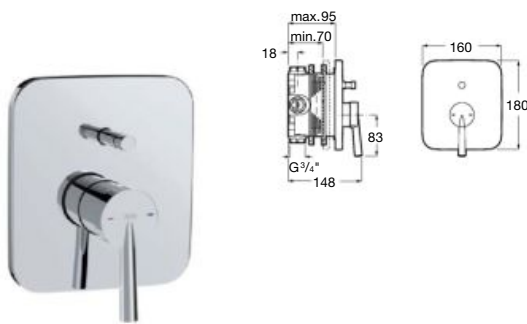

Built-in bath-shower mixer

Built-in bath-shower mixer with automatic diverter.
Chrome.
To be completed with RocaBox A525869403
Ref. A5A0B6DC00