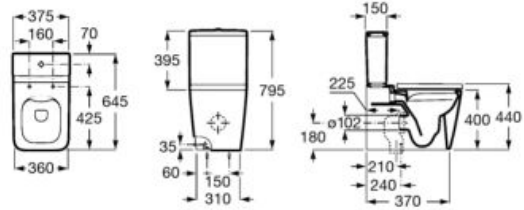

Close-coupled WC, Square, Rimless

BTW
RIMLESS
4,5/3L

00 62 63 64 65 66

645 mm length
Back to wall close-coupled
Rimless WC with dual outlet
Ref. A342536..0

Cistern with dual-flush mechanism
4,5/3 litres, bottom inlet
Ref. A341520..0