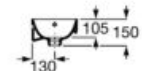

450 x 260 mm

Basin FINECERAMIC®
Ref. A327681..0