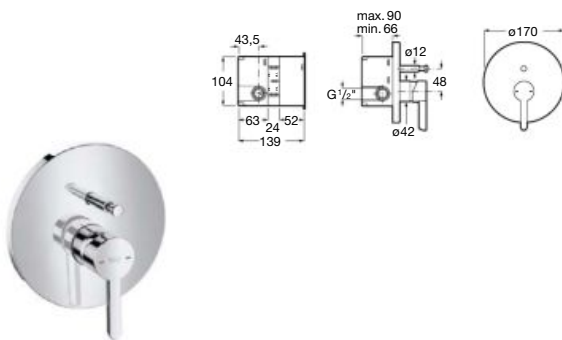

Built-in bath-shower mixer

Built-in bath-shower mixer with diverter
Chrome.
Ref. A5A0B7AC0K