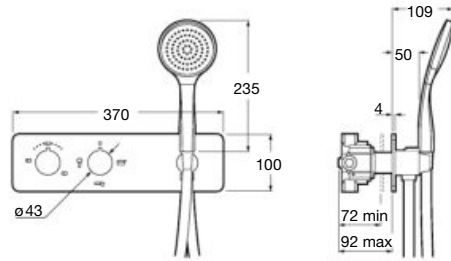

Puzzle*

Built-in thermostatic mixer with 3 way diverter

Built-in thermostatic mixer. 3-way diverter, handshower and fixed wall bracket.
Chrome.
Ref. A5A2805C00

max. 9
min. 59
1 12 ,
12 ,
25
20 G 1/2" ,
12 ,5
55