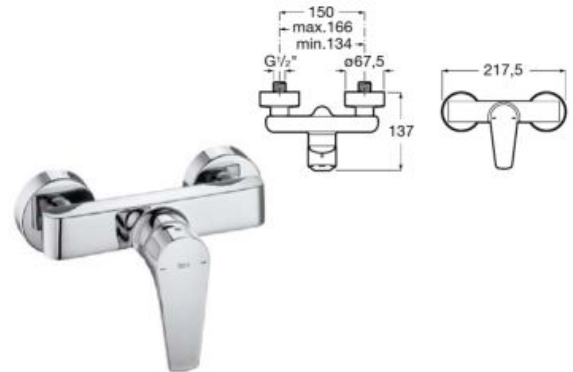

Wall-mounted shower mixer

Single-lever shower mixer.
Chrome.
Ref. A5A2190C00

Option:
Adaptable shelf
Ref. A5B4961TP0