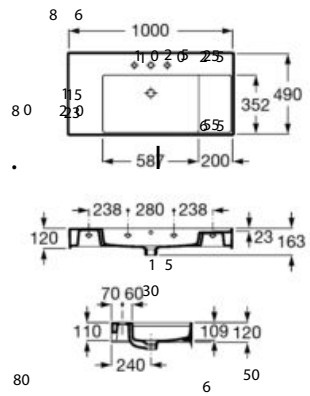

	50	00		
			K	J
Totem			530	8010
Minimal			293	
Bottle			570	640

Inspira

1000 x 490 mm
Basin FINECERAMIC®
with fixing kit
Ref. A32752A..0

3 7 .. t l

Trap
Ttte
Minimal
Bottle

Ta
T t
Mi i al
B ttl

800 x 490 mm
Basin FINECERAMIC®
with fixing kit
Ref. A32752B..0