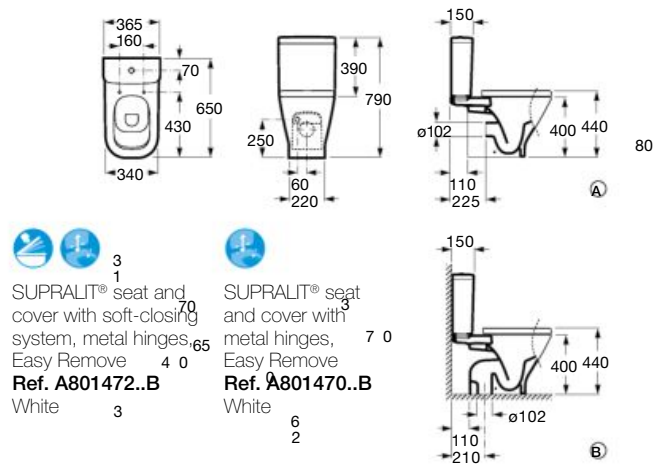

SUPRALIT® seat and cover with soft-closing system, metal hinges, Easy Remove
Ref. A801472..B
White

SUPRALIT® seat and cover with metal hinges, Easy Remove
Ref. A801470..B
White

SLIM seat and cover with soft-closing system
Ref. A801472..3
White

Close-coupled WC, Square, Rimless