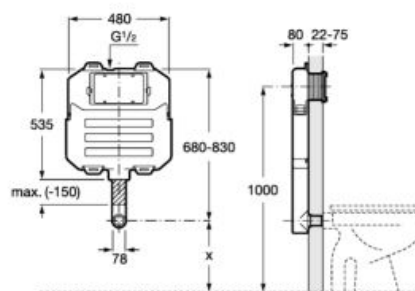

1. COMPACT
2. 6/3L
   - 4,5/3L
   - 4/2L

Concealed compact cistern with dual flush mechanism 6/3, 4,5/3 or 4/2 litres. With fixations and connecting tube. Minimum depth 80 mm.
Ref. A890080200