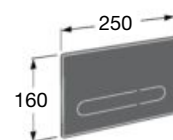

PL5 Dual

PL6 Dual

PL7 Dual

PL10 Dual

160

250

EP-1 Dual Electronic*

Operating plate for
compact versions
Black Glass
Ref. A890103008

50