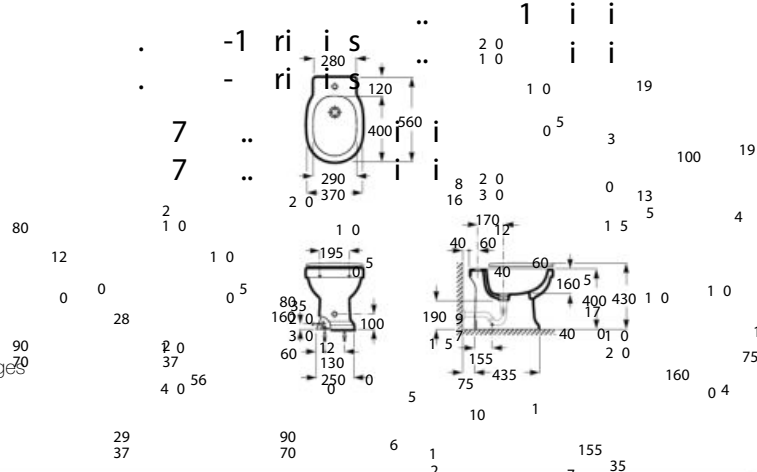

Bidet*

560 mm length
Bidet
Ref. A3570A4000
White

Cover **SUPRALIT®** with metal hinges
Ref. A806B5000B
White