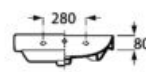

650 x 460 mm

Basin FINECERAMIC®

Ref. A327687..0