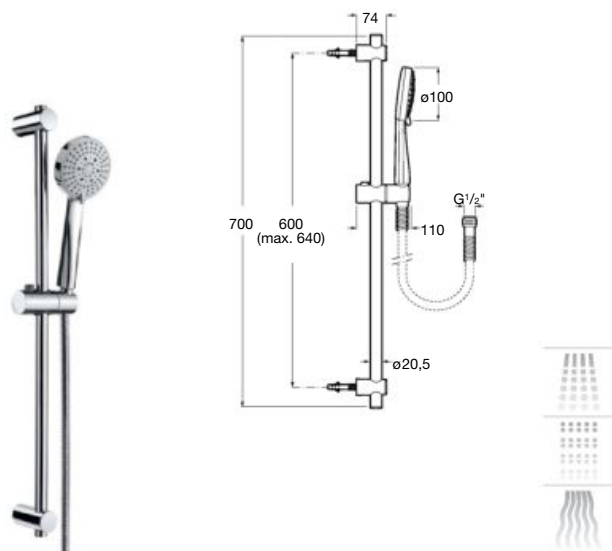

Shower kits **Stella**

Shower kit Stella 100/3

Shower kit Stella 100/3. Hand shower with 3-functions, slide bar 700 mm. Flexible hose PVC 1.70 m Chrome.
Ref. A5B1D03C00