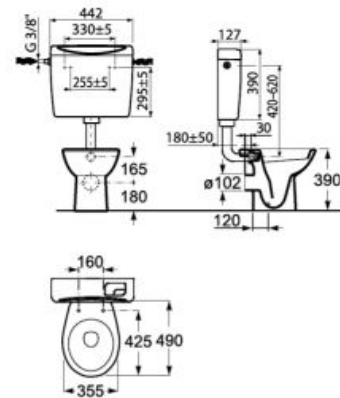

Wall-hung bidet

Pack - Horizontal outlet

Pack - Vertical outlet