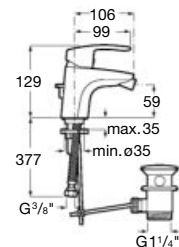

Bidet mixer

Single-lever bidet mixer.
With aerator, pop-up waste and flexible supply hoses. Chrome.
Ref. A5A6098C00