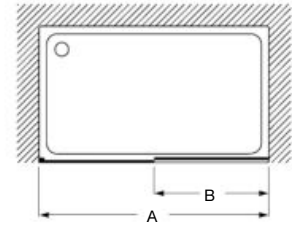

Shower enclosures / Brisa

Brisa L2-E* ⁽¹⁾

Built-in front shower screen with 1 sliding door and 1 fixed door.

To be installed between walls.

Height 2000 mm.

Clear Glass

References	Dimensions (A)	Dimensions B mounting Min-Max (A)	Minimum opening (B)	Black Matt profile
AM34312016M	1200	1160-1210	485	
AM34313016M	1300	1260-1310	485	
AM34314016M	1400	1360-1410	585