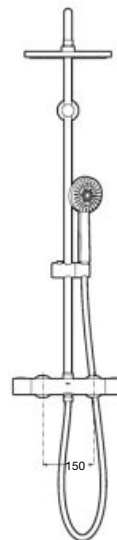

Even-T Round thermostatic shower column

(N)

Thermostatic shower column. Shower head 250 mm, flexible hose 1,75m PVC satin and swivel bracket. Hand shower $\varnothing$ 100 mm with 1 function.

Everlux.

Ref. A5A9A2E..2

Finishes:

RG NM