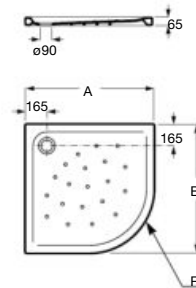

Shower trays / Vitreous china

Malta angular*

Vitreous china shower tray

VITREOUS
CHINA

Dimensions		White
1000 x 1000 x 65	Ref. A37450A000	
900 x 900 x 65	Ref. A37450B000	
Waste 90 ø	Ref. A506404400	

A	B	R
1000	1000	504
900	900	504