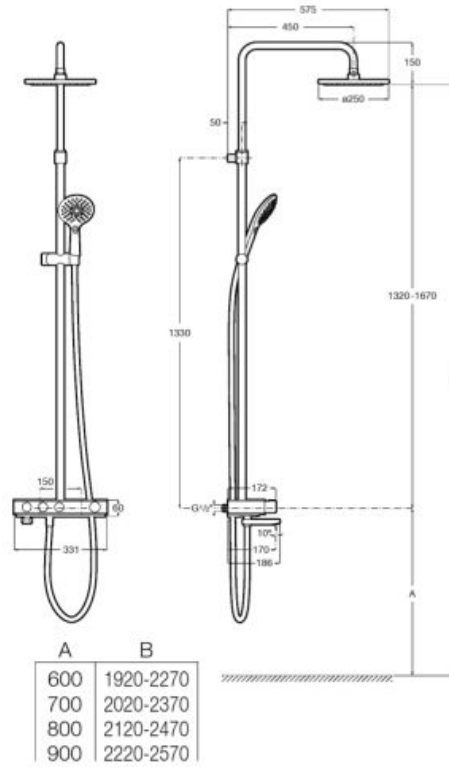

Finishes:

C0

INDEX-T Switch 3w Shower

Thermostatic shower column with button technology. Headshower \varnothing 300 mm with 2 functions, flexible hose PVC satin 1,5 m and handshower Plenum Go 120 mm with 3 functions. Includes shelf
Chrome
Ref. A5A9J09C00