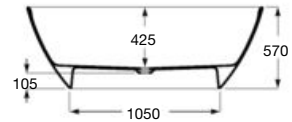

1650 x 750

Stonex® bath. Includes waste drain (ø 52 mm) and integrated overflow

	Massage	Capacity	White	Colour*
Ref. A248470..0	Without massage	240 L		

Option: Click-Clack waste in colour

Ref. A24L5810..*