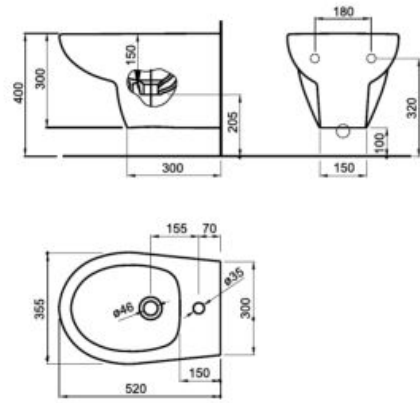

Soft-closing seat and cover
Ref. A801292..P
 White

Seat and cover
Ref. A801290..P
 White

Floorstanding bidet

520 mm length
 Floorstanding bidet with fixing kit
Ref. A355195000
 White

Wall-hung bidet

520 mm length
Wall-hung bidet
Ref. A355198..0
White