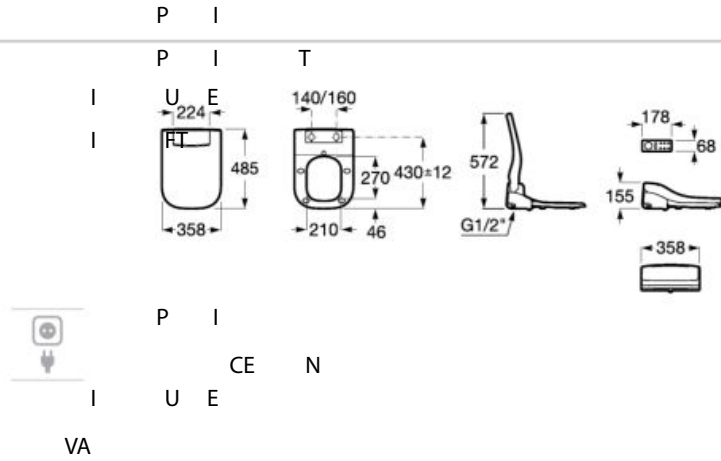

CE

VA F CE N

VA

CE RE

CE

VA

VA F

CE RE

VA