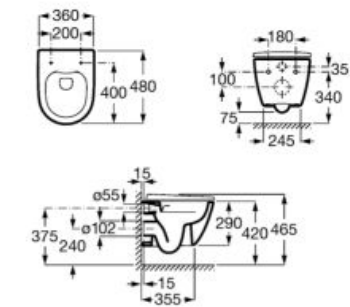

SUPRALIT® seat and cover, metal hinges

Ref. A801E20..1