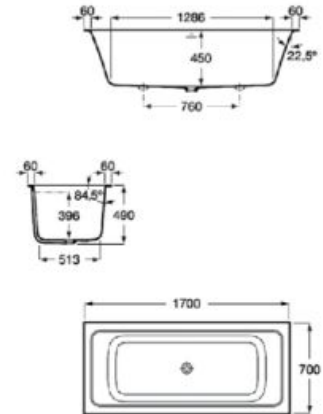

1700 x 750

Rectangular Stonex® drop in bath. Includes click-clack drain, trap and integrated overflow.

	Massage	Capacity	White
Ref. A248630000	Without massage	277 L	

Option: Click-Clack waste in colour

Ref. A24L5810.. *