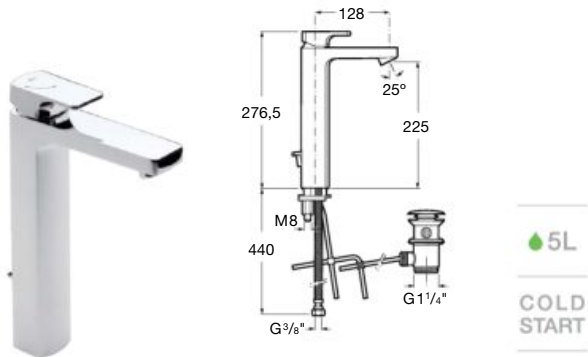

High spout basin mixer

Single-lever high spout basin mixer with pop-up waste and flexible supply hoses. Cold start. Chrome.
Ref. A5A3G01C00