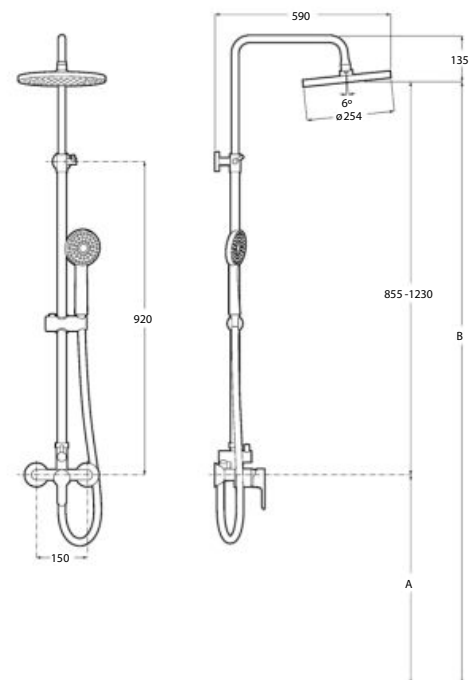

Finishes:

C0

A	B
900	1755-2130
1000	1855-2230
1100	1955-2330
1200	2075-2430

Victoria / Victoria Connect Plus

Victoria single-lever shower column

Single-lever shower column with shower head $\varnothing 200$, hand shower $\varnothing 100$ with 1 function, diverter, flexible hose 1,5 m and swivel bracket.
Chrome
Ref. A5A9725C00