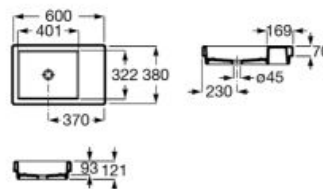

Dimensions in mm.

*Product on request

Replace (..) in the product reference with the code of the chosen finish.

⁽¹⁾ Colour Beige 65 on stock, rest of colours on request
⁽²⁾ Availability second semester 2023