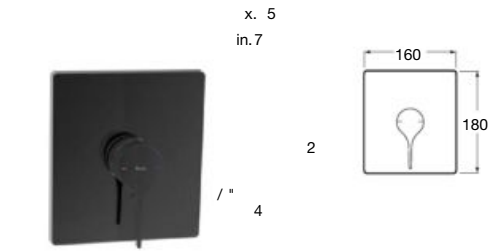

Single-lever built-in bath or shower mixer.
Everlux.
To be completed with RocaBox ref. A525869403
Ref. A5A2B3A..0 ⁽¹⁾

CN RG NM