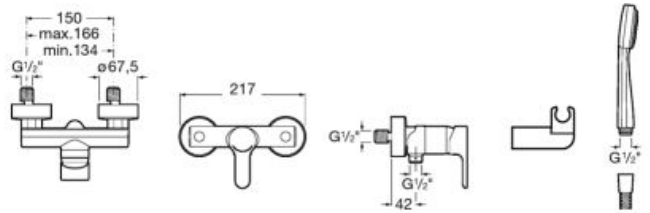

Wall-mounted shower mixer

Single-lever shower mixer with flexible shower hose 1.50m, hand shower Stella 80/1 and swivel shower bracket.

Ref. A5A2009C02