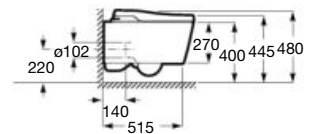

585 mm length

In-Wash® - Rimless back to wall smart toilet with integrated tank. Seat and cover with washing and drying function included. Needs power supply.

Ref. A803094001

Recommended installation with Concealed supporting frame for toilet and bidet (A822091001)