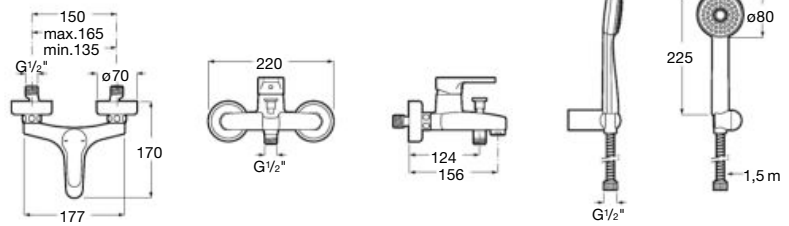

Bidet mixer

Single-lever bidet mixer with aerator,
pop-up waste and flexible supply hoses.
Chrome.
Ref. A5A626AC0K

Wall-mounted bath-shower mixer

Single-lever shower mixer with handshower,
1.70 m flexible hose and swivel shower bracket.
Chrome.