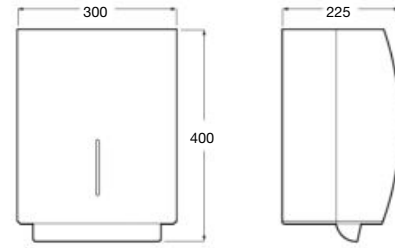

General technical data

· Installation:	Wall-hung
· Material:	Stainless steel AISI 304
· Paper roll size:	Ø 21 cm
· Paper type:	Perforated
· Paper length:	20-30-40 cm (adjustable)