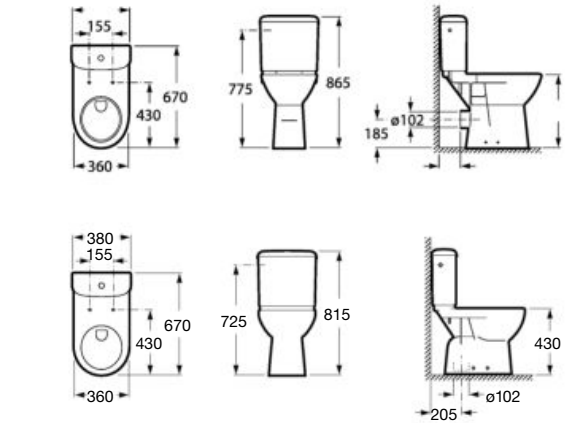

670 mm length
Close-coupled WC with fixing kit. Horizontal outlet. Height 480 mm
Ref. A342236000

Close-coupled WC with fixing kit. Vertical outlet. Height 430 mm
Ref. A342237000*

Dual flush 6/3L WC cistern with mechanism, side inlet
Ref. A341230000