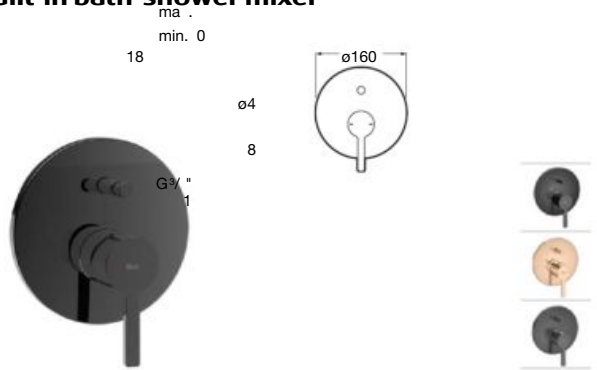

Built-in bath-shower mixer

Single-lever built-in bath-shower mixer
Everlux.
To be completed with RocaBox ref. A525869403.
Ref. A5A0B96..0

CN RG NM