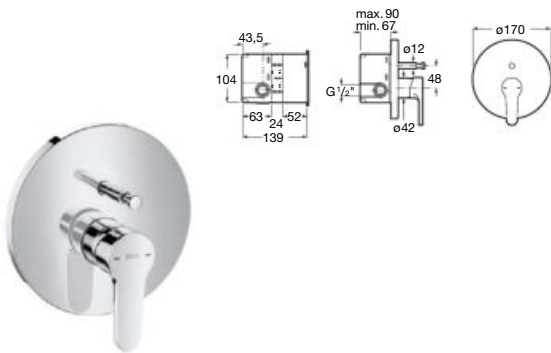

Built-in bath-shower mixer

Built-in bath-shower mixer with diverter.
Chrome.
Ref. A5A0B6AC0K