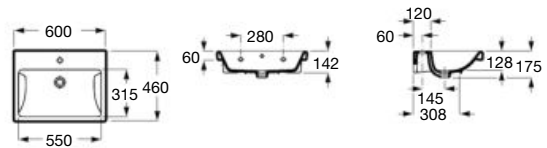

The Gap

600 x 460 mm

Wall-hung or vanity basin with fixing kit
Ref. A3270M1..0
White