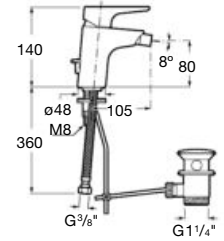

Single-lever bidet mixer with swivel aerator,
pop-up waste and flexible supply hoses.
Chrome.
Ref. A5A6090C00