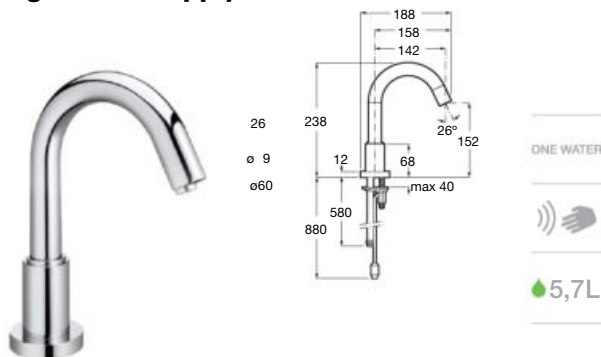

Electronic basin faucet Loft-E. Single water supply

Electronic basin faucet (single water supply) with spout integrated sensor. Chromed.

Powered by 4 AA alkaline batteries (1.5V LRG) (AA).
Ref. A5A4243C00*

Powered by mains connection (230)⁽¹⁾.
Ref. A5A4343C00