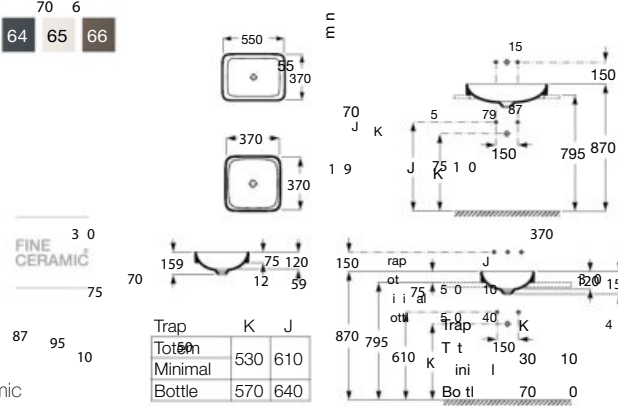

370 x 370 mm
Basin FINECERAMIC®
Including universal waste with ceramic plug ø 72 mm.
Ref. A32753R..0

- 00
- 62
- 63
- 64
- 65
- 66