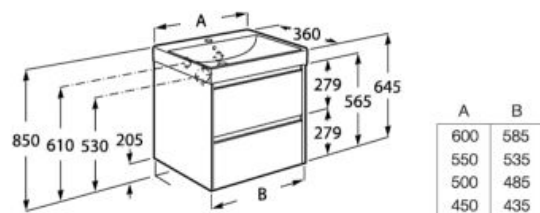

Dimensions in mm.

*Product on request

⁽¹⁾Base unit in colour Dark Elm (511) is combined with Countertop in colour Grey Sand (510)

⁽¹⁾Base unit in colour Light Green (512) is combined with Countertop in colour Pebble Grey (514)

Replace XXX in the product reference with the code of the chosen finish.

509 Matt white
510 Grey Sand
511 Dark elm
512 Light oak
513 Matt green