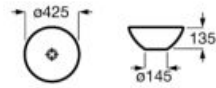

Bol

FINE
CERAMIC

00 62 08

ø 425 mm

Over countertop basin FINECERAMIC®
Ref. A32787M..0