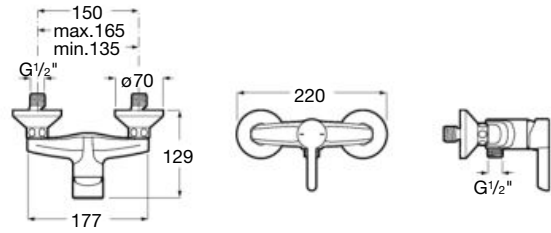

Wall-mounted shower mixer