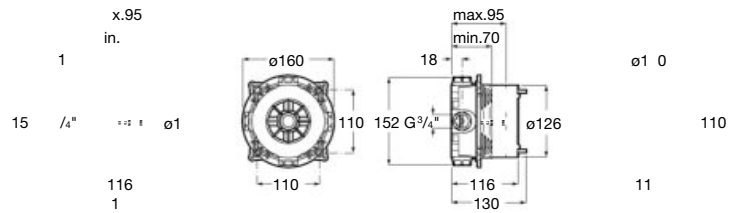

RocaBox

RocaBox Universal.
Ref. A525869403