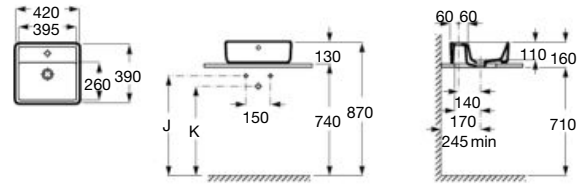

The Gap

Over countertop basin

420 x 390 mm
Over countertop basin
Ref. A3270MM..0
White