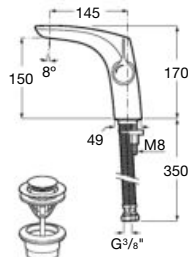

Basin mixer

Single-lever basin mixer with smooth body and flexible supply hoses. Includes click-clack waste. Chrome.
Ref. A5A323AC00