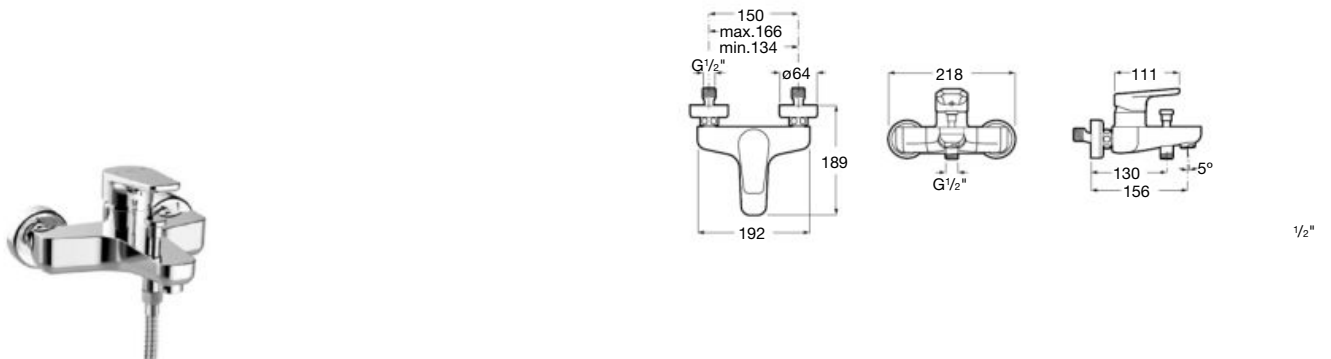

Wall-mounted bath-shower mixer

Single-lever bath-shower mixer with automatic diverter.
Chrome.

Ref. A5A021BC0K