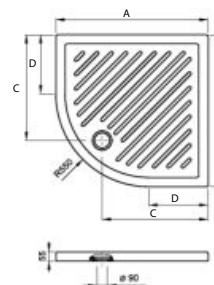

D	A	B	C	D
900	900	625	350	
800	800	525	250