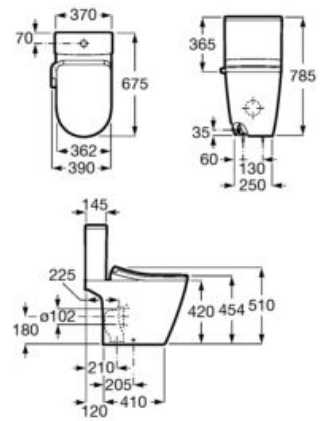

562 mm length

Wall-hung WC, Rimless

Ref. A803060001

| In-Wash® Inspira WC, Rimless

In-Wash® Ona close-coupled*

(N)

RIMLESS®

675 mm length