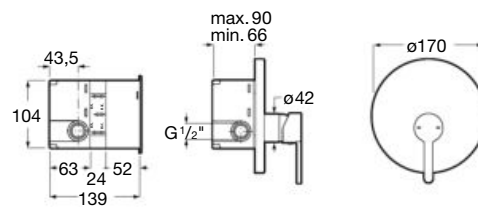

Built-in bath or shower mixer