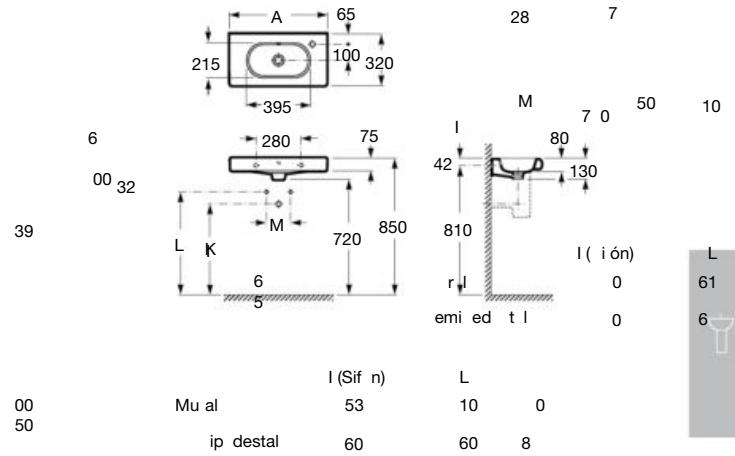

Towel rail
(possible on both sides)
Ref. A816291001*
Chrome

A	Application	K (siphon)	L	M
600	Wall-hung	530	610	150
550	Semipedestal	600	660	80

Meridian

450 x 250 mm
Wash-stand
with fixing kit
Ref. A327248..0
White