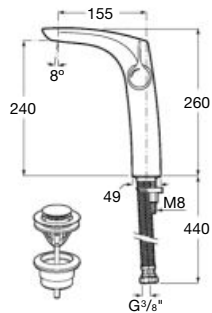

High spout basin mixer *

High spout basin mixer with smooth body and flexible supply hoses. Includes click-clack waste. Cold start. Chrome.
Ref. A5A3A3AC00