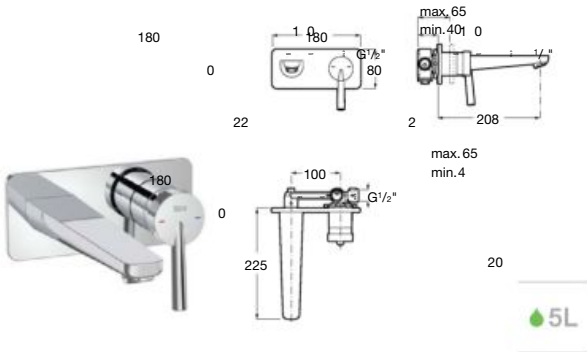

High spout basin mixer

High spout smooth body basin mixer with joystick handle, click-clack waste and flexible supply hoses.
 Chrome.
Ref. A5A376DC00

Built-in basin mixer*

Built-in single-lever basin mixer.
 Chrome.
Ref. A5A356DC00