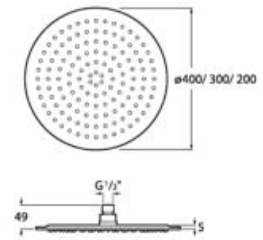

Shower heads **RainDream**

Shower head circular