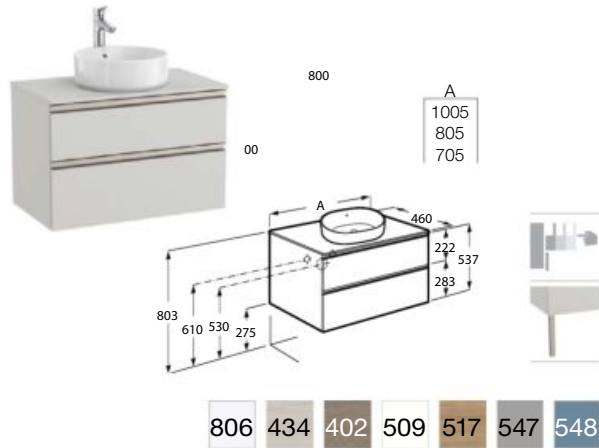

600 mm*

- Ref. A851500806⁽¹⁾ (glossy white)
- Ref. A851500434 (nordic ash)
- Ref. A851500402 (city oak)
- Ref. A851500509 (matt white, black handle)
- Ref. A851500517 (walnut, black handle)
- Ref. A851500547 (matt grey, black handle)
- Ref. A851500548 (matt blue, black handle)