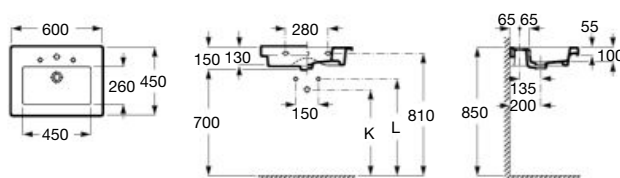

Prisma

600 x 450 mm

Basin
with fixing kit
Ref. A327546000*
White