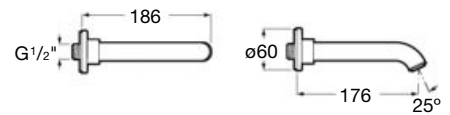

Bath-spout*

Bath-spout

Chrome Ref. A5A0803C00   MattBlack Ref. A5A0803NB0   Everlux Ref. A5A0803..0