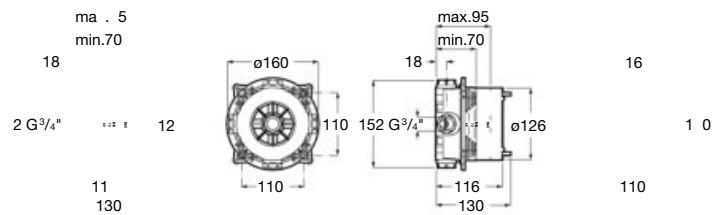

RocaBox

RocaBox Universal.
Ref. A525869403