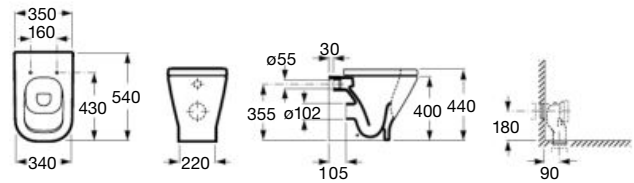

SUPRALIT® seat and cover with metal hinges, Easy Remove
Ref. A801D20..1
White

SLIM seat and cover with soft-closing system
Ref. A801D22..3
White

Floorstanding WC Square, Rimless

BTW

RIMLESS

COMPATIBLE

540 mm length