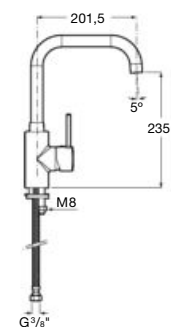

Single-lever kitchen sink mixer

Kitchen sink mixer with swivel spout, aerator and flexible supply hoses. Chromed

Ref. A5A8360C00
594 RON