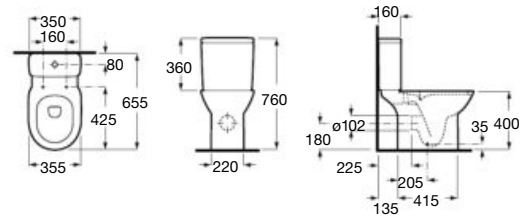

Dimensions in mm.

Replace (..) in the product reference with the code of the chosen finish.

Close-coupled WC, Square, Rimless

655 mm length

Close-coupled WC
Rimless, horizontal outlet
Ref. A3429D7000
White