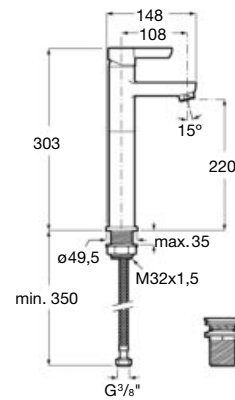

Saona / Ceramic cartridge

Basin mixer

5L

Single-lever basin mixer.
With aerator, pop-up waste and flexible supply hoses.
Chrome.
Ref. A5A307AC0K

Basin mixer

5L

Single-lever basin mixer smooth body with
aerator and flexible supply hoses.
Chrome.
Ref. A5A327AC0K

High spout basin mixer

5L

Single-lever high spout basin mixer. Smooth
body with aerator, click-clack waste and
flexible supply hoses.
Chrome.
Ref. A5A377AC0K

Bidet mixer

Single-lever bidet mixer with aerator, pop-up
waste and flexible supply hoses.
Chrome.
Ref. A5A607AC0K