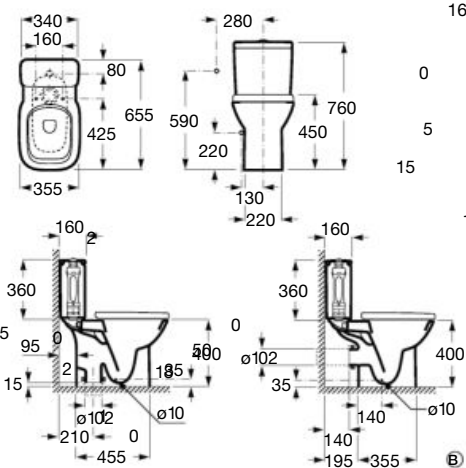

Close-coupled WC, Square

- **655 mm length**
  Close-coupled WC Square, vertical outlet
  Ref. A342998..0 A
  White
- Dual flush 4,5/3L WC cistern with side inlet
  Ref. A341990..0
  White

- Compatible with SPRALIT® seat and cover with soft-closing system, metal hinges
  Easy Remove
  Ref. A8019D2..B
  White

- Close-coupled WC Square, horizontal outlet
  Ref. A342997..0 B
  White
- Dual flush 4,5/3L WC cistern with bottom inlet
  Ref. A341991..0
  White

- Seat and cover with soft-closing system, metal hinges
  Ref. A8019D2..4
  White

- Seat and cover with metal hinges
  Ref. A8019D0..4
  White

- SLIM seat and cover with soft-closing system
  Ref. A8019D2..5
  White

Dimensions in mm.

Replace (..) in the product reference with the code of the chosen finish.