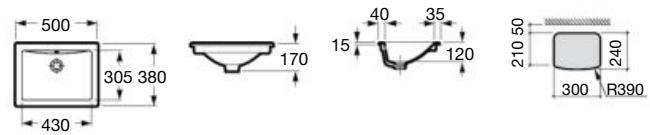

Diverta

550 x 425 mm
Drop-in basin
Ref. A327116000
White

0 30 0 17 1

3

12

Diverta

0 39

500 x 380 mm
Drop-in or built-in basin
with fixing kit
Ref. A327114000
White