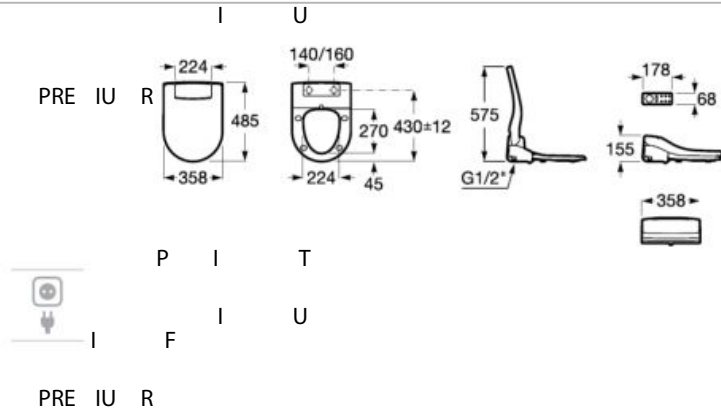

Multiclean® Premium