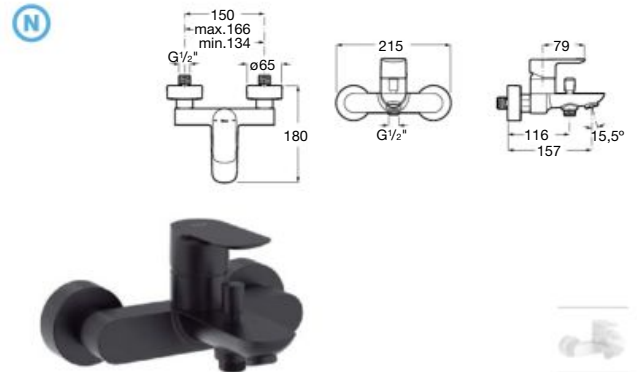

Wall-mounted bath-shower mixer

Single-lever bath-shower mixer with automatic diverter.
Ref. A5A026E..0