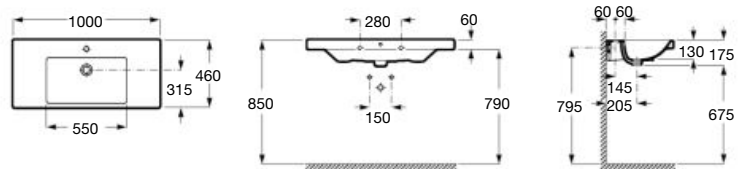

The Gap

Wall-hung basin, double

1400 x 460 mm

Double bowl wall-hung basin with fixing kit

Ref. A3270MU..0

White

TR	P	K
T	AP	TEM
T	TE	I L
MINI	AL	TTLE
B	TT	E

Trap	K	L
Totem	530	610
Minimal		640
Bottle	570	

Wall-hung basin

1000 x 460 mm

Wall-hung or vanity basin with fixing kit

Ref. A3270MA..0

White

Wall-hung basin

800 x 460 mm

Wall-hung or vanity basin with fixing kit

Ref. A3270M0..0

White

Wall-hung basin

600 x 460 mm

Wall-hung or vanity basin with fixing kit

Ref. A3270M1..0

White