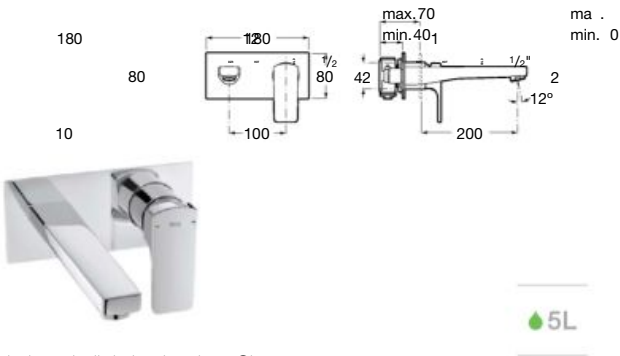

Built-in basin mixer⁽¹⁾

Single-lever built-in basin mixer. Chrome.
Ref. A5A3L20C00

To be completed with universal box
Ref. A525220603