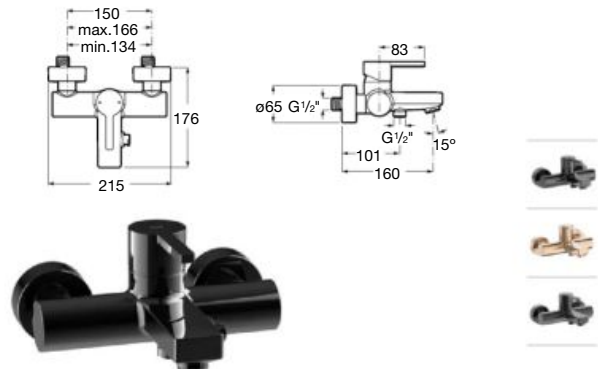

Wall-mounted bath-shower mixer

Single-lever bath-shower mixer
Everlux.
Ref. A5A0296..0

CN RG NM