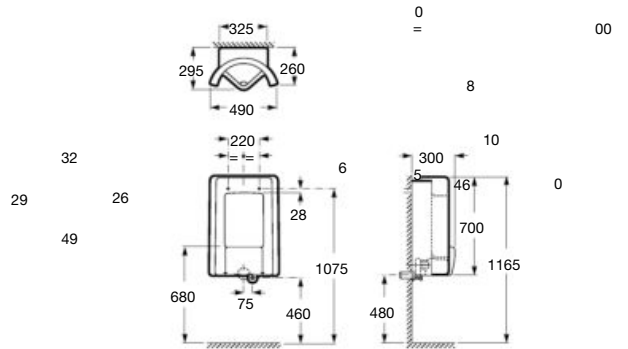

Urinals

Site*

Top inlet urinal
Ref. A359607000