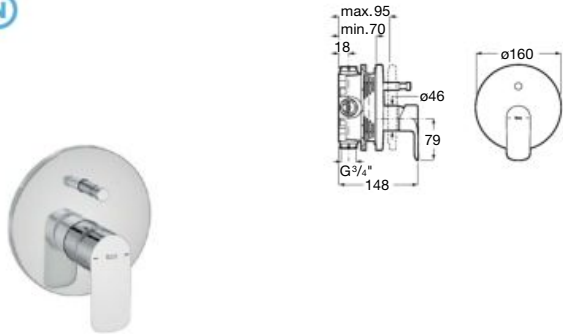

Built-in bath-shower mixer

Single-lever built-in bath-shower mixer with automatic diverter.
Chrome
Ref. A5A0B6EC00

To be completed with RocaBox
Ref. A525869403

Dimensions
in mm.