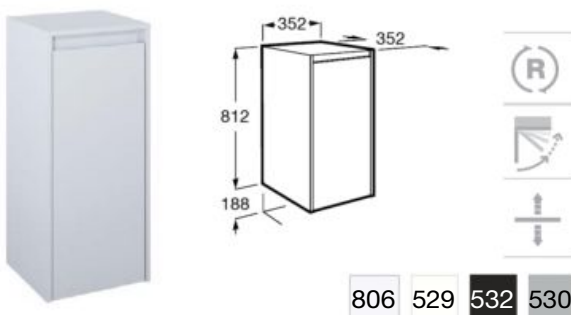

Half column

810 mm
Ref. A857797806 (white glossy)
Ref. A857797529 (white matt)
Ref. A857797532 (black matt)
Ref. A857797530 (stone matt)

806 529 **532** 530