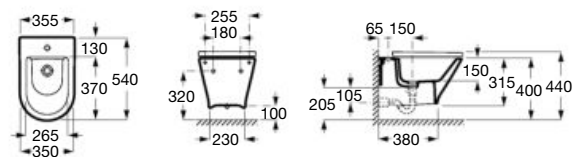

Wall-hung bidet with hidden fixation, Round

540 mm length

BTW bidet, Round
Ref. A3570N6..0
White

SUPRALIT® cover with soft-
closing system, metal hinges
Ref. A806D12..1
White

SUPRALIT® cover with
metal hinges
Ref. A806D10..1
White