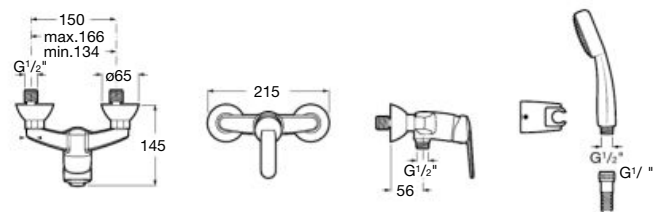

Wall-mounted shower mixer

Single-lever shower mixer with handshower, flexible hose 1.50 m and swivel shower bracket.
Chrome.

Ref. A5A2025C02