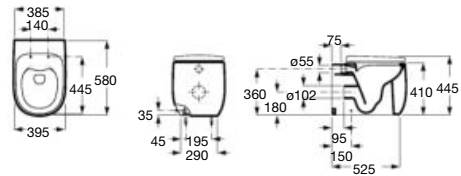

580 mm length

Back to wall WC with dual outlet, with fixing kit
Ref. A3470B7..0

SUPRALIT® seat and cover with soft-closing system, metal hinges, Easy Remove
Ref. A801B82..B

Bidet

BTW

00 62 63 64 65 66

580 mm length