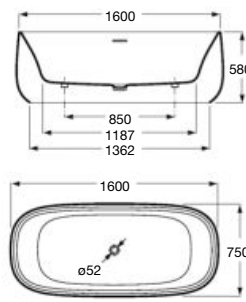

Baths / Surfex®

Beyond*

1 00

05

1600 x 750

Oval free-standing SURFEX® bath. Includes click-clack waste and siphon.

	Capacity	White
Ref. A248465000	217 L