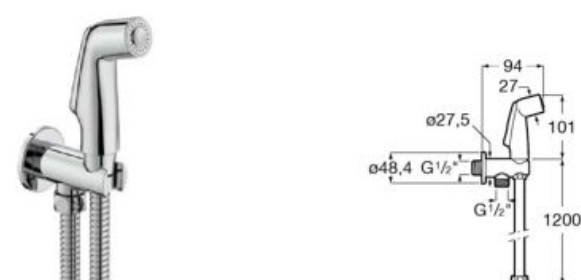

Wall-mounted shower kit bidet

Bidet shower kit (1 outlet). Includes hand-shower,
wall bracket-water supply with auto-stop
and 1.2 m metallic flexible hose.
Chrome.
Ref. A5B9230C00

Dimensions
in mm.

*Product on request

Replace (..) in the product reference with
the code of the chosen finish.