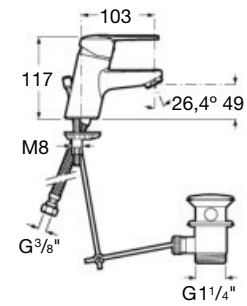

Basin mixer

Single-lever basin mixer with aerator, pop-up waste and flexible supply hoses.
Chrome.
Ref. A5A3025C00