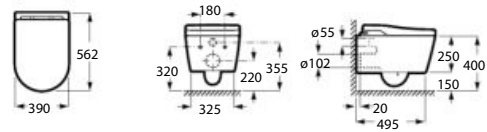

Ref. A803094001

Recommended installation with Concealed supporting frame for toilet and bidet (A822091001)

In-Wash® Inspira, Rimless

680 mm length

Back to wall WC Rimless
with dual-flush mechanism 4/2 L.

Ref. A80306L001