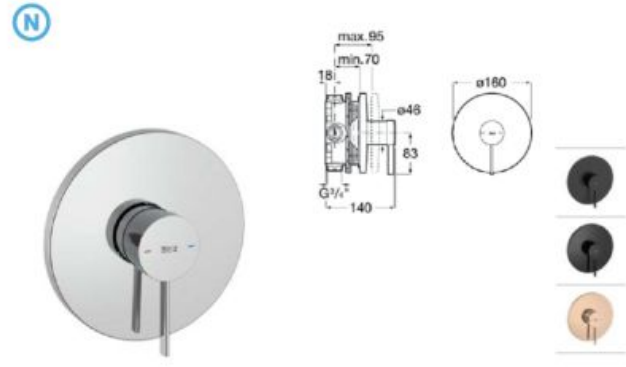

Built-in bath or shower mixer

Single-lever built-in bath or shower mixer.

C0 NB CN RG

Chrome Ref. A5A2B9EC00 Matt Black Ref. A5A2B9ENB0 Everlux Ref. A5A2B9E..0

To be completed with RocaBox **A525869403**

To be completed with RocaBox **A525869403**