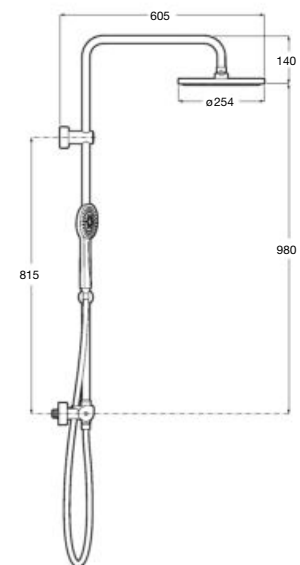

Chrome.

Ref. A5A9A2EC00

Finishes:

CO

Even-T Round thermostatic shower column

(N)

Thermostatic shower column. Shower head 250 mm, flexible hose 1,75m PVC satin and swivel bracket. Hand shower \varnothing 100 mm with 1 function.