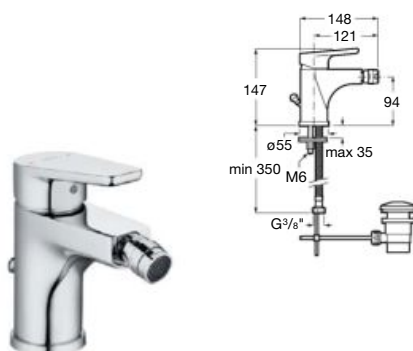

Bidet mixer

Single-lever bidet mixer with aerator, pop-up waste and flexible supply hoses.
Chrome.
Ref. A5A611BC0K