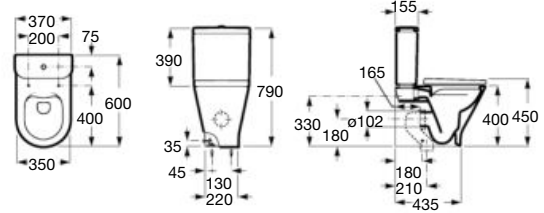

600 mm length

Close-coupled WC
Rimless with dual outlet
Ref. A3420N7..0
White

Dual flush 4,5/3L WC
cistern with bottom inlet
Ref. A3410N0..0
White

Dual flush 4,5/3L WC
cistern with side inlet
Ref. A3410N1..0
White

SUPRALIT® seat and cover with soft-closing system, metal hinges, Easy Remove
Ref. A801D22..1
White

SUPRALIT® seat and cover with metal hinges, Easy Remove
Ref. A801D20..1
White

SLIM seat and cover with soft-closing system
Ref. A801D22..3
White