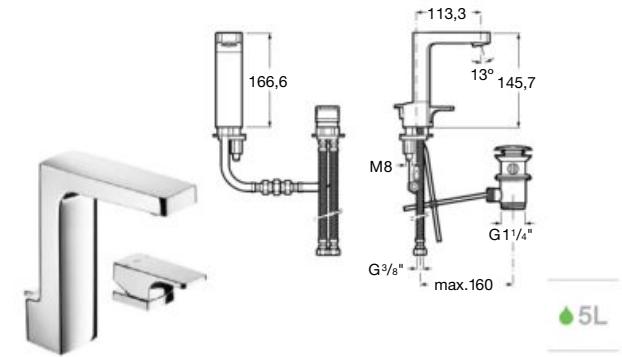

Basin mixer with deck-mounted handle

Single-lever basin mixer with deck-mounted handle with pop-up waste and flexible supply hoses. Chrome.
Ref. A5A3801C00