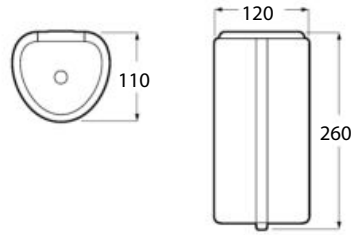

Public

Soap or hydroalcoholic gel dispenser with sensor.

General technical data

Wall-mounted soap or hydroalcoholic gel dispenser with sensor. Powered by four 1.5V LR6 (AA) batteries. ABS. White. 850 ml
Ref. A818012009

· Installation:	Wall-hung
· Material:	ABS
· Color:	White
· Capacity:	850 ml
· Setting range of activation distance:	5-9 cm
· Automatic shutoff:	3 seconds
· Low battery indicator:	Yes
· Amount of product in each use:	0,5-2,5 ml (adjustable)
· Battery life:	35,000 uses