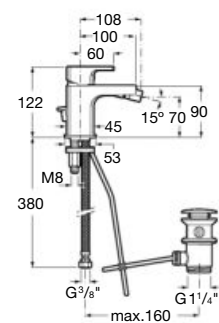

Bidet mixer, compact

COLD
START

Mezzo single-lever basin mixer with smooth body and flexible supply hoses. Includes click-clack waste. Cold start. Chrome. Ref. A5A3C01C00

Single-lever bidet mixer with swivel flow regulator, pop-up waste and flexible supply hoses. Chrome. Ref. A5A6A01C00

tar f

rifa

Dimensions in mm.

*Product on request