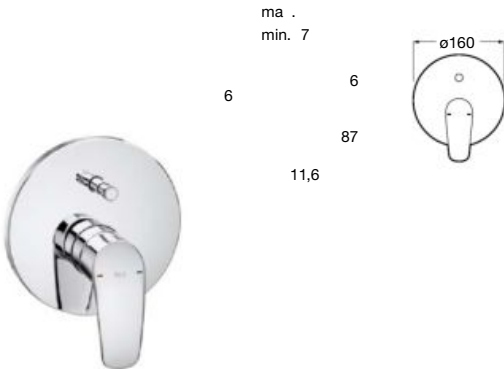

Built-in bath-shower mixer

Single-lever built-in bath-shower mixer with diverter.
Chrome.
Ref. A5A0698C00