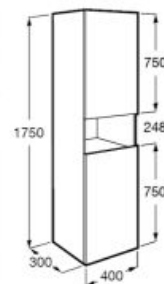

- 509 510 511 512 513

Delta column with open shelf *

- 1750 x 400 mm
 Ref. A857636509 (matt white)
 Ref. A857636510 (grey sand)
 Ref. A857636511 (dark elm)
 Ref. A857636512 (light oak)
 Ref. A857636513 (matt green)