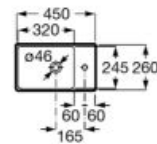

450 x 260 mm

Compact wall-hung basin FINECERAMIC®
Ref. A327681..0