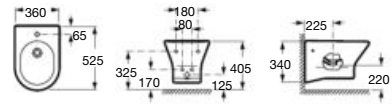

Wall-hung bidet

525 mm

Wall-hung bidet

Ref. A357645000

White