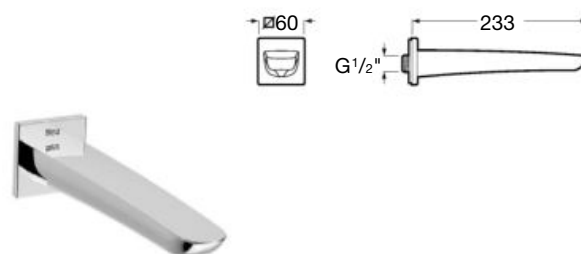

Wall-mounted spout Insignia *

Wall-mounted bath spout.
Chrome.
Ref. A5A0703C00

Everlux. **CN RG NM**
Ref. A5A0703..0