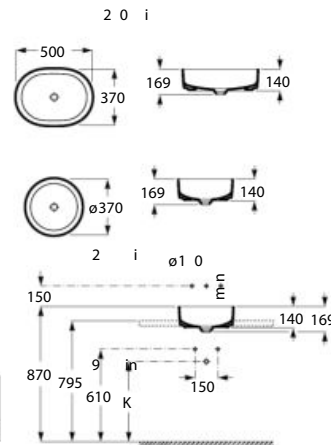

Trap	K
Totem	530
Minimal	
Bottle	570

15 i ø1

Dimensions in mm.

(1) Colours Matt white 62 and Pearl 63 on stock, rest of colours on request.

(2) Colours Matt white 62 and Onyx 64 on stock, rest of colours on request.

(3) Colour Pearl 63 on request, rest of colours on stock.