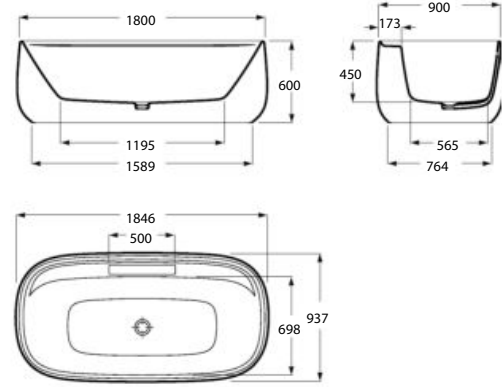

Bath *

1800 x 900 mm

One-piece from Surfex® with panel.
Including click clack waste and siphon.
Without taphole
Ref. A248452..0

One-piece from Surfex® with panel.
Including click clack waste and siphon.
With taphole
Ref. A248453..0

1600 x 750 mm

One-piece from Surfex® with panel.
Including click clack waste and siphon.
Without taphole
Ref. A248465..0

160
8 0
118
136

71
57

51

16 0

52

Colours (vitreous china)

White
00

Matt white
62

Pearl
63

Onyx
64

Beige
65

Coffee
66

Colours (baths)

White
00

Pearl
0P

Onyx
0X

Beige
0B

Coffee
0C

Black
0K

Dimensions
in mm.

*Product on request

Replace (..) in the product reference with the
code of the chosen finish.