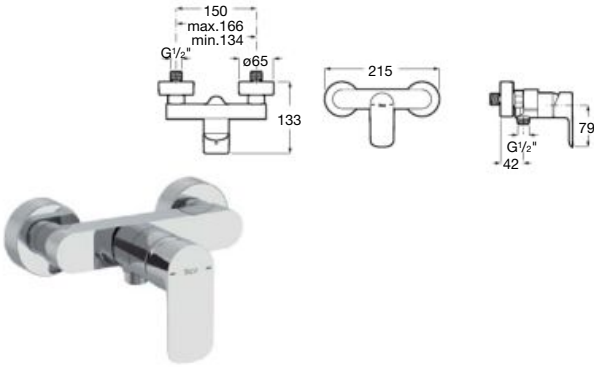

Wall-mounted shower mixer

Single-lever shower mixer.
Chrome
Ref. A5A216EC00