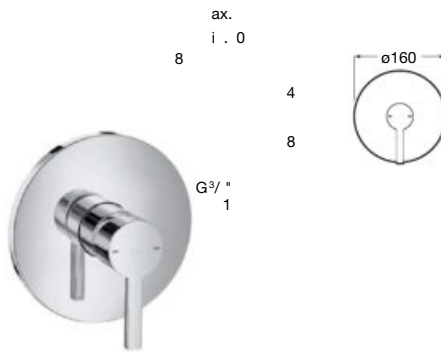

Built-in bath or shower mixer*

Single-lever built-in bath or shower mixer
Chrome.
To be completed with RocaBox ref. A525869403
Ref. A5A2B96C00