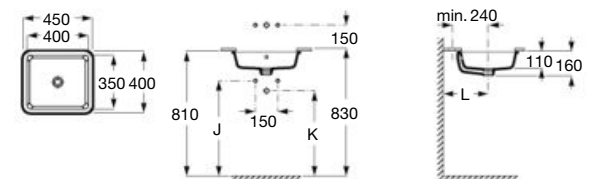

Trap	K	r p	J	J	L	
Totem/Minimal	530	em	610	5	10	L 00 34
Bottle	570	ini	640	5	40	300-340 -2 240-290