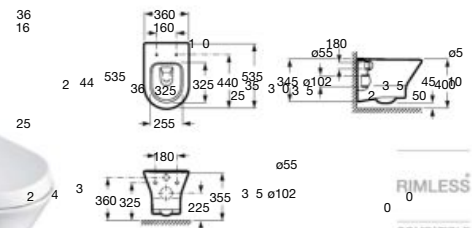

Wall-hung WC, Rimless

RIMLESS
COMPATIBLE

530 mm

Wall-hung WC, Rimless
Ref. A34664L000
White

Soft-closing seat and cover
Ref. A80164A004
White

SLIM, Soft-closing seat and cover
Ref. A801C4200U

Seat and cover
Ref. A801640004
White

Dimensions in mm.

Replace (..) in the product reference with the code of the chosen finish.