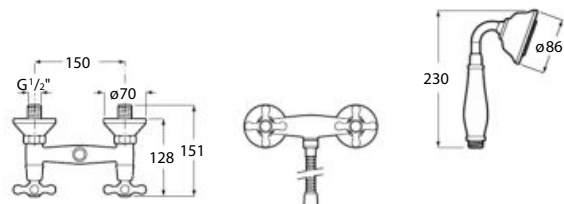

Wall-mounted shower mixer*

Twin-lever wall-mounted shower mixer with hand shower, 1.50 m flexible hose. Chromed.
Ref. A5A204BC00