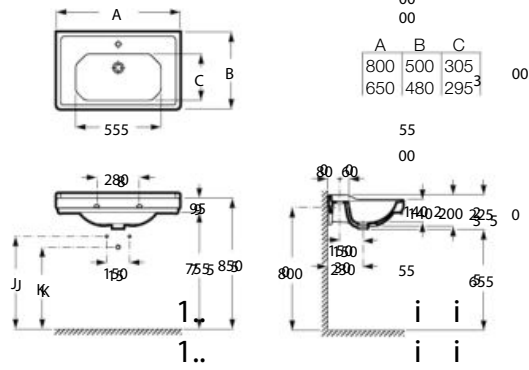

3 .. i i
3 .. i i

Carmen

800 x 500 mm*
Basin
with fixing kit
Ref. A3270A0000
White

650 x 480 mm
Basin
with fixing kit
Ref. A3270A1000
White

Pedestal
Ref. A3370A0000
White

3 7 1..
3 7 1..

-1 ii ii
- ii ii S

Trap
Tbtem
Minimal
Bottle

	50	00		
			K	J
Totem			530	8010
Minimal			293	
Bottle			570	640