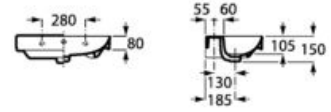

600 x 360 mm
Basin FINECERAMIC®
Ref. A327684..0