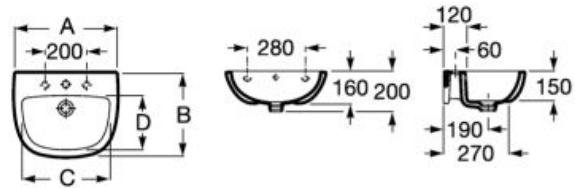

Adele

550 x 450 mm

Basin with fixing kit
Ref. A325195000
White

500 x 400 mm

Basin with fixing kit
Ref. A325196000
White

Pedestal
Ref. A331300001
White

Semi pedestal with
fixing kit
Ref. A335191000
White