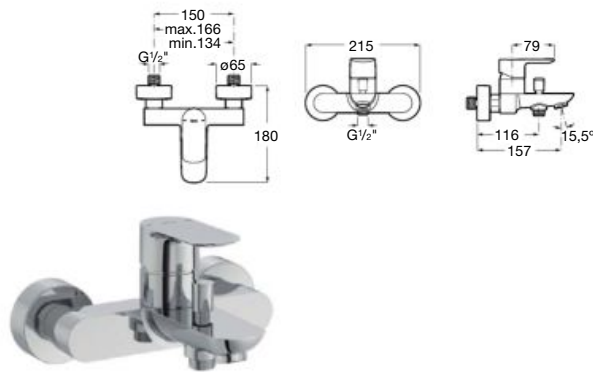

Wall-mounted bath-shower mixer

Single-lever bath-shower mixer with automatic diverter
Chrome
Ref. A5A026EC00