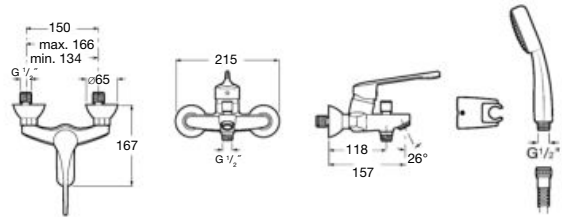

Victoria Pro

Single lever basin mixer with
aerator and flexible supply hoses
Chromed
Ref. A5A3123C00