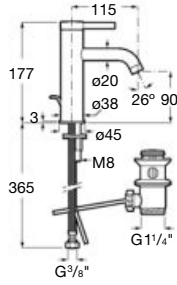

Ona / Ceramic cartridge

Basin mixer

5L

COLD START

Single-lever basin mixer with aerator, pop-up waste and flexible supply hoses.

Chrome Ref. A5A309EC00   Matt Black Ref. A5A309ENB0   Everlux Ref. A5A309E..0