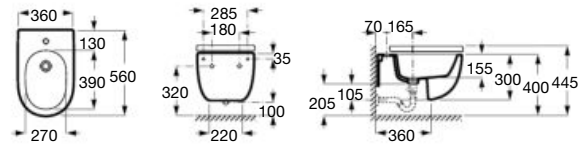

Wall-hung bidet with hidden fixation

560 mm length

Bidet
Ref. A357248..0
White

SUPRALIT® cover with
soft-closing system, metal
hinges, Easy Remove
Ref. A8062A2..B
White

SUPRALIT® cover
with metal hinges
Ref. A8062A0..B*
White

Compact wall-hung bidet

480 mm length

Bidet
Ref. A357246..0
White

COMPACT

Colours (vitreous china)

White
00