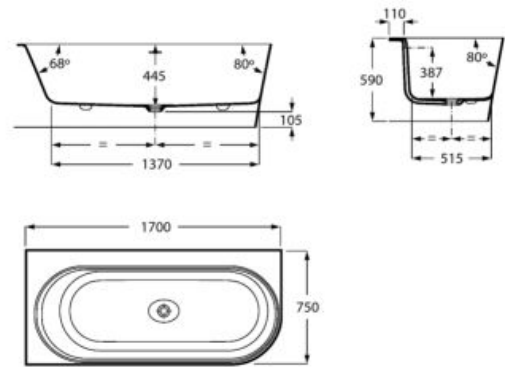

Raina*

STONEX®

1700 x 750

Stonex® corner bath, left. Includes waste drain (ø 52 mm) and integrated overflow

	Massage	Capacity	White	Colour
Ref. A248666..0	Without massage	274 L		

Option: Click-Clack waste in colour

Ref. A24L5810.. *

Raina*

STONEX®

1700 x 750

Stonex® corner bath, right. Includes waste drain (ø 52 mm) and integrated overflow

	Massage	Capacity	White	Colour
Ref. A248667..0	Without massage	274 L		

Option: Click-Clack waste in colour

Ref. A24L5810.. *

Dimensions in mm.

*Product on request

Replace (..) in the product reference with the code of the chosen finish.