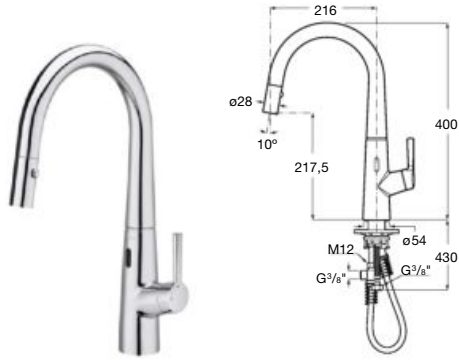

Syra-E / Syra-F / Syra

Syra-E single-lever kitchen sink mixer

Electronic single-lever kitchen mixer with retractable swivel spout, 2-function rinse spray function and flexible supply hoses. Cold start. Mains operated at 230V. Power source included. Chrome.

Ref. A5A8A2AC00
3 189 RON