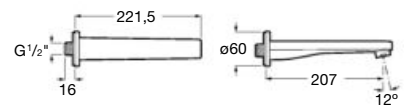

Floorstanding bath-shower mixer

Floorstanding bath-shower mixer with automatic diverter, hand shower, integrated shower support and flexible 1.50 m
Chrome.
Ref. A5A2701C00

Wall-mounted spout Square

Wall-mounted spout Square.
Chrome.
Ref. A525308900