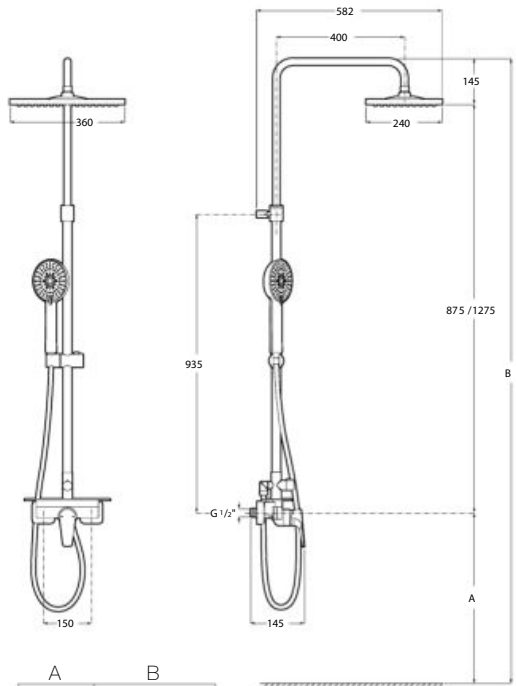

Finishes:

C0