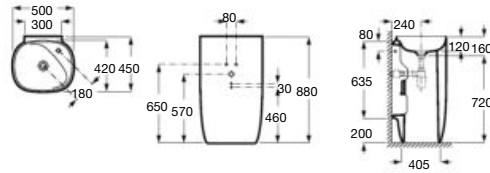

Onyx 64

Beige 65

Coffee 66

Basins **Wall-hung**

Beyond*

Totem basin

500 x 450 x 880 mm

Basin FINECERAMIC® with fixing kit. Includes universal waste with ceramic plug ø72 mm.
Ref. A3270B0..0