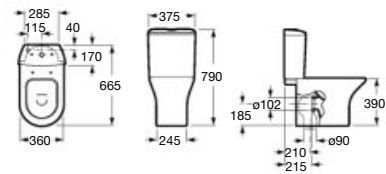

Close-coupled WC

665 mm

Close-coupled WC with dual outlet with fixing kit
Ref. A342640000
White

Close-coupled WC with dual outlet, with nozzle, with fixing kit
Ref. A34264T000

Dual flush 3/6L WC cistern with bottom inlet
Ref. A341640000
White

SLIM, Soft-closing seat and cover
Ref. A801C4200U
White

Soft-closing seat and cover
Ref. A80164A004
White

Seat and cover
Ref. A801640004
White