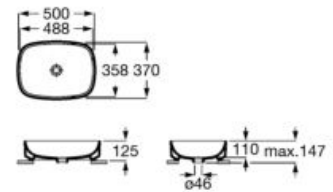

500 x 370 mm

Over countertop basin FINECERAMIC®
Ref. A3275L0..0