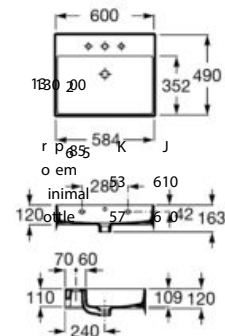

Replace (..) in the product reference with the code of the chosen finish.

(1) Colour Onyx 64 and Coffee 66 on stock, rest of colours on request

Dimensions in mm.

50 min
380
490 min