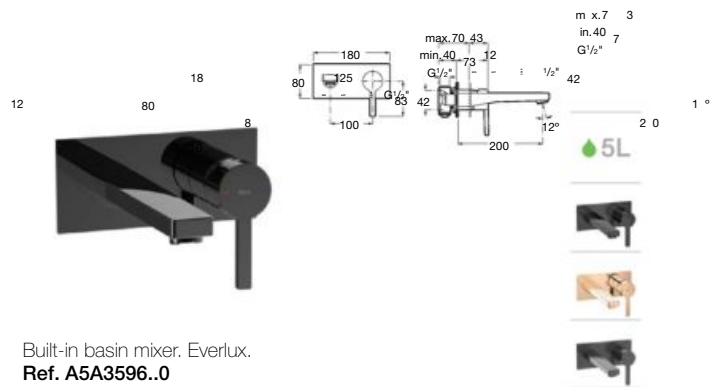

Built-in basin mixer. Everlux.
Ref. A5A3596..0

To be completed with universal built-in body. Everlux.
Ref. A5252206..