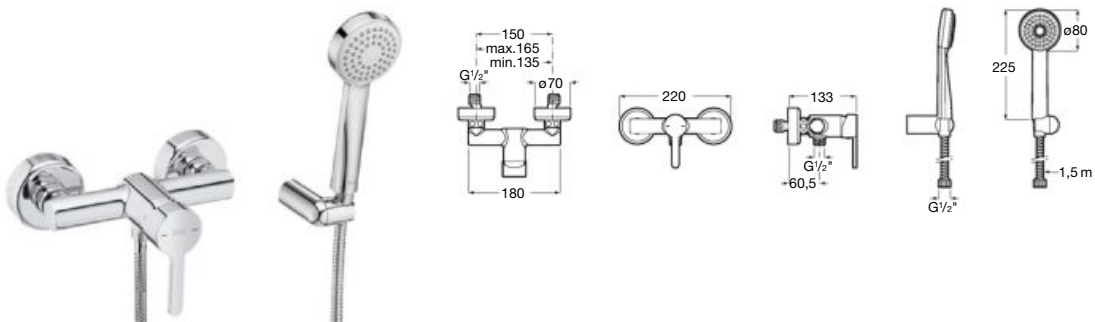

Wall-mounted shower mixer

Single-lever shower mixer with handshower, 1.50 m flexible hose and swivel shower bracket.
Chrome.
Ref. A5A2A8AC0K