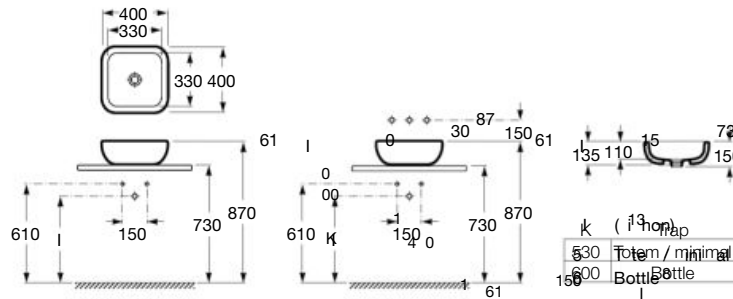

Khroma*

1 135 1

8 I (siph)
0 30 ot / i i
1 00 t l
1 0

400 x 400 mm
Over countertop basin
Ref. A327654000
White

0 0

3 00

2

I (Trap)
5 T t / inimal
5 Bo tl

5 ø2

30 5 00 00