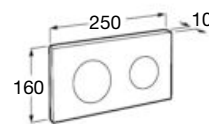

Plate PL10 Dual
Operating plate
Matt White
Ref. A890089207