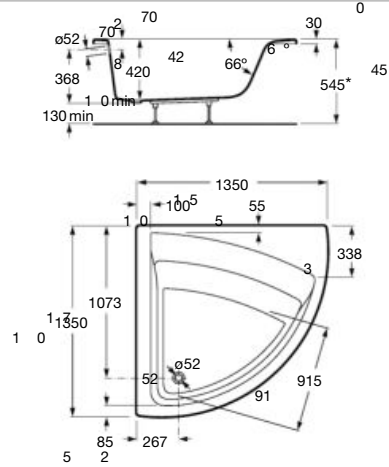

Easy angular*

ACRYLIC

1350 x 1350

Acrylic bath

	Massage	Capacity		White
Ref. A248188001	Tonic	247 L	PL	
Ref. A248189000	Without massage	247 L		
Ref. A259861000	Optional panel			
	Feet included			

Optional siphon ø52: