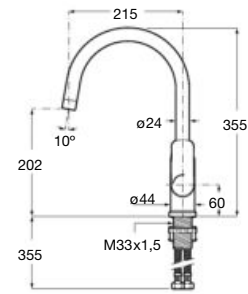

Cala

Single-lever kitchen sink mixer

Single-lever kitchen sink mixer with U spout fixed, aerator and flexible supply hoses.

Chromed.
Ref. A5A846EC00 **C0**
537 RON

Matt black
Ref. A5A846ENB0 **NB**
760 RON

10
5
44
G^{3/8}"

Single-lever kitchen sink mixer

Single-lever kitchen sink mixer with L spout fixed, aerator and flexible supply hoses.

Chromed.
Ref. A5A836EC00 **C0**
566 RON

Matt black
Ref. A5A836ENB0 **NB**
797 RON

10
5
4
G^{3/8}"

Single-lever kitchen sink mixer

Single-lever kitchen sink mixer pull-down with aerator and flexible supply hoses.

Chromed.
Ref. A5A816EC00 **C0**
736 RON

Matt black
Ref. A5A816ENB0 **NB**
1 038 RON

1 3
0 5
0 4
G^{3/8}"

Single-lever kitchen sink mixer

Single-lever kitchen sink mixer pull-out with aerator and flexible supply hoses.

Chromed.
Ref. A5A856EC00 **C0**
736 RON

Matt black
Ref. A5A856ENB0 **NB**
1 038 RON

1 3
0 5
0 4
G^{3/8}"