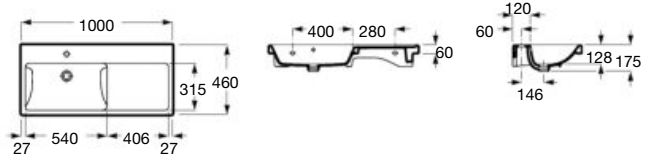

The Gap

1000 x 460 mm

Wall-hung or vanity basin with fixing kit
Ref. A3270MB..0
White