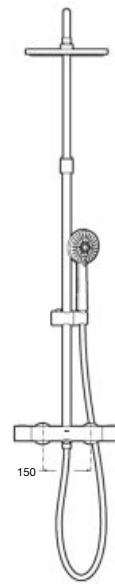

Even-T Round

Even-T Round thermostatic shower column

(N)

Thermostatic shower column with adjustable height from 800 to 1175 mm. The shower head 250 mm can be swivelled, flexible hose 1,75m PVC satin and swivel bracket. Hand shower $\varnothing$ 100 with 3 functions.

Chrome.

Ref. A5A9A2EC00

Finishes:

CO